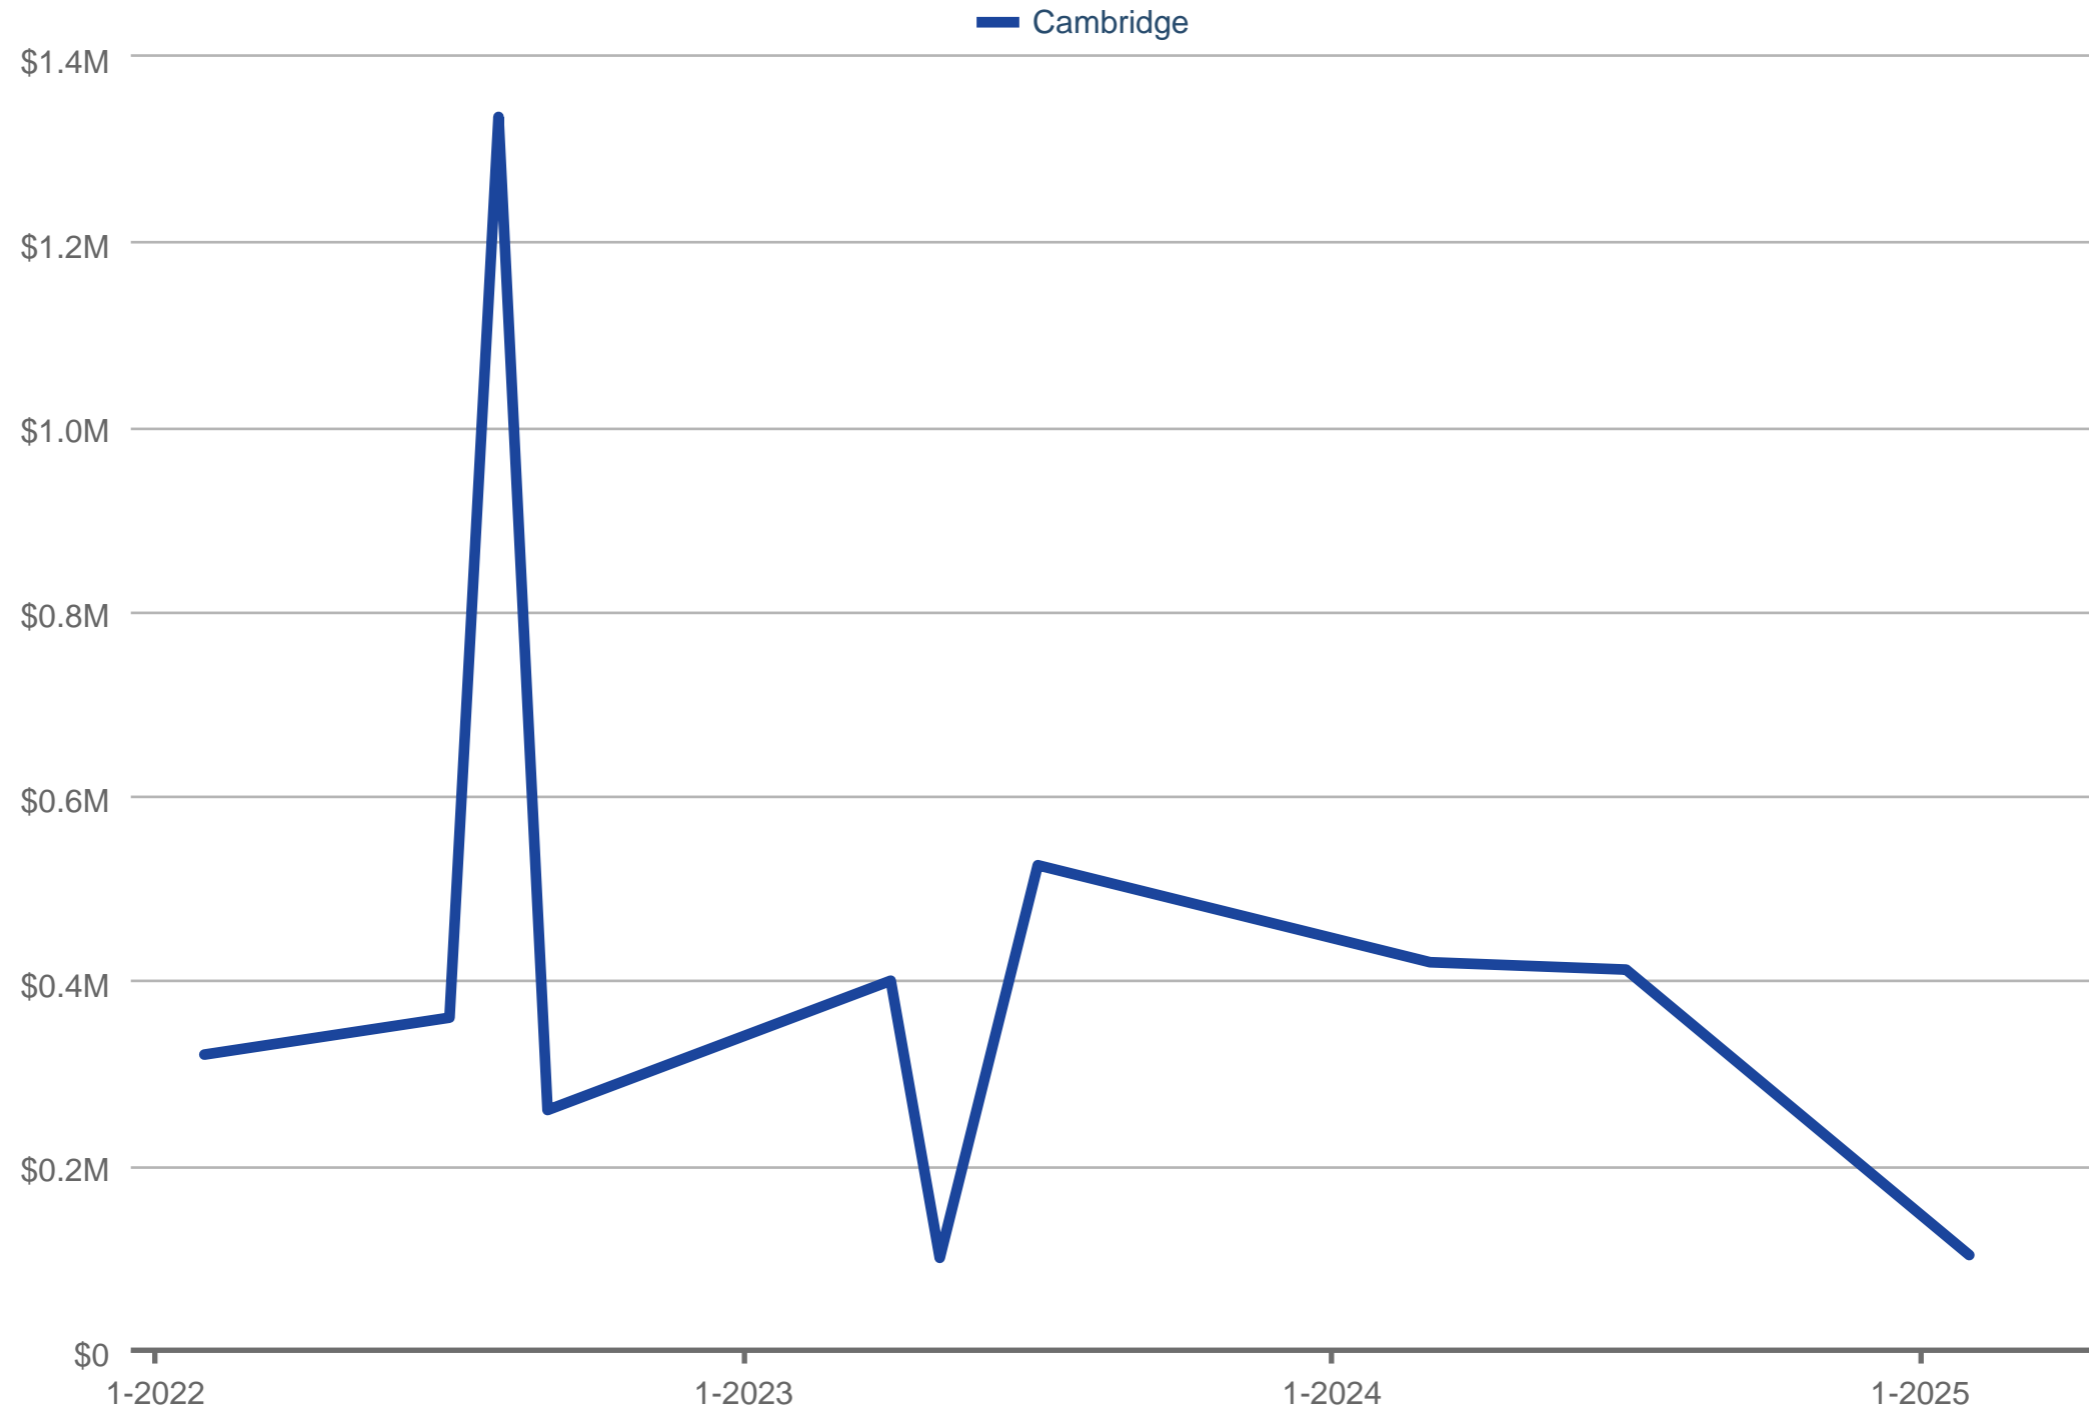

### Average Sales Price

Cambridge

Each data point is one month of activity. Data is from May 17, 2025.