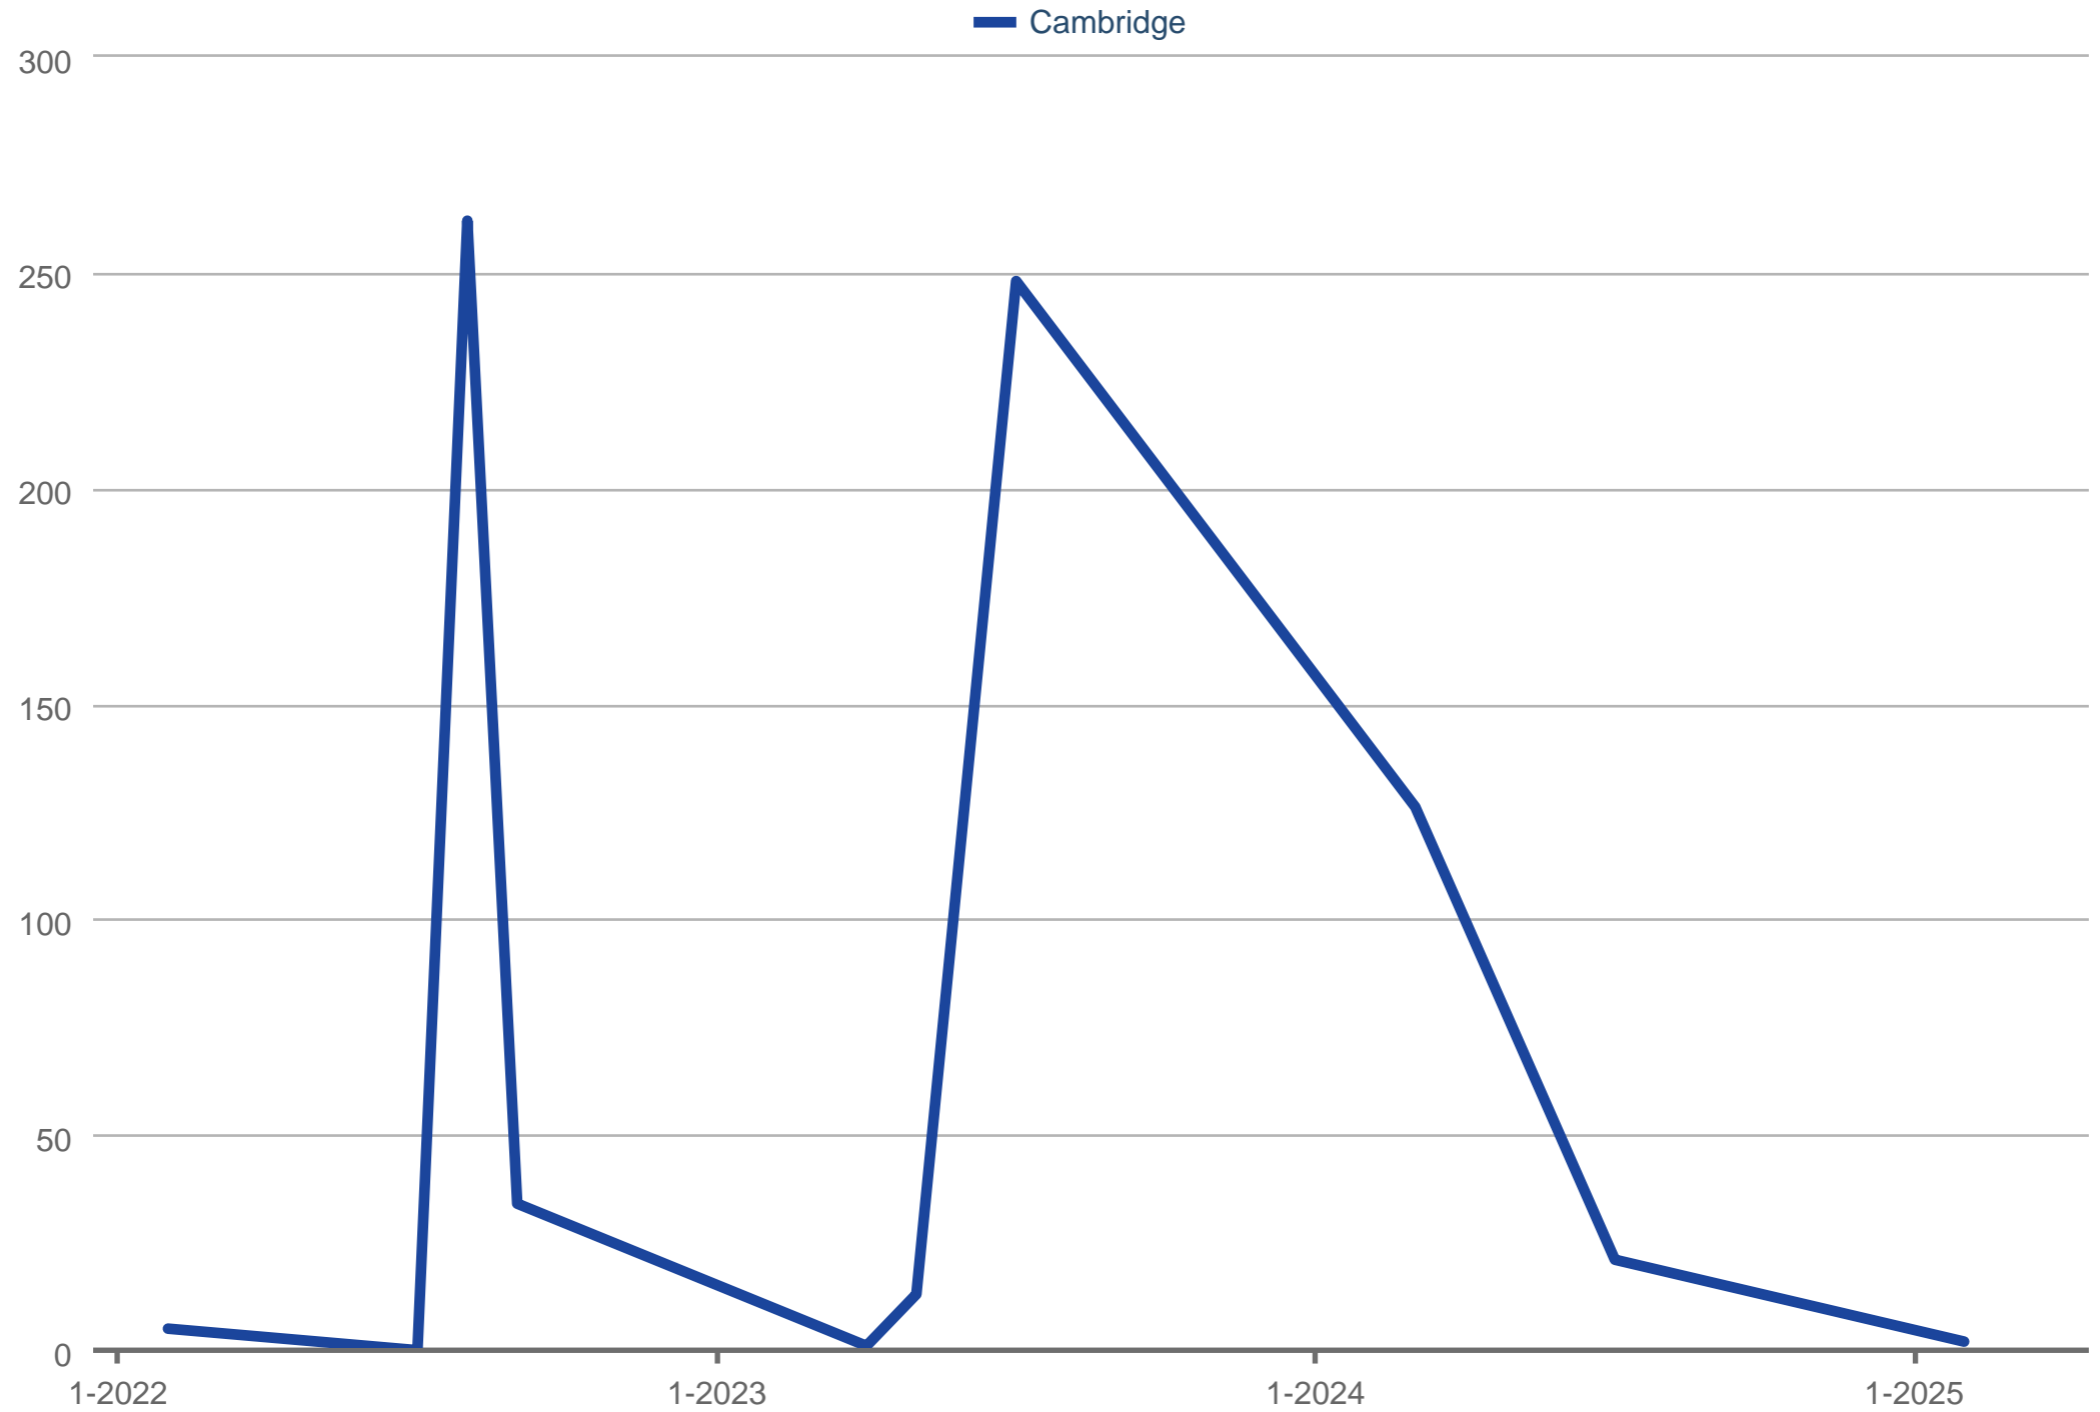

### Average Days on Market

Cambridge

Each data point is one month of activity. Data is from May 17, 2025.