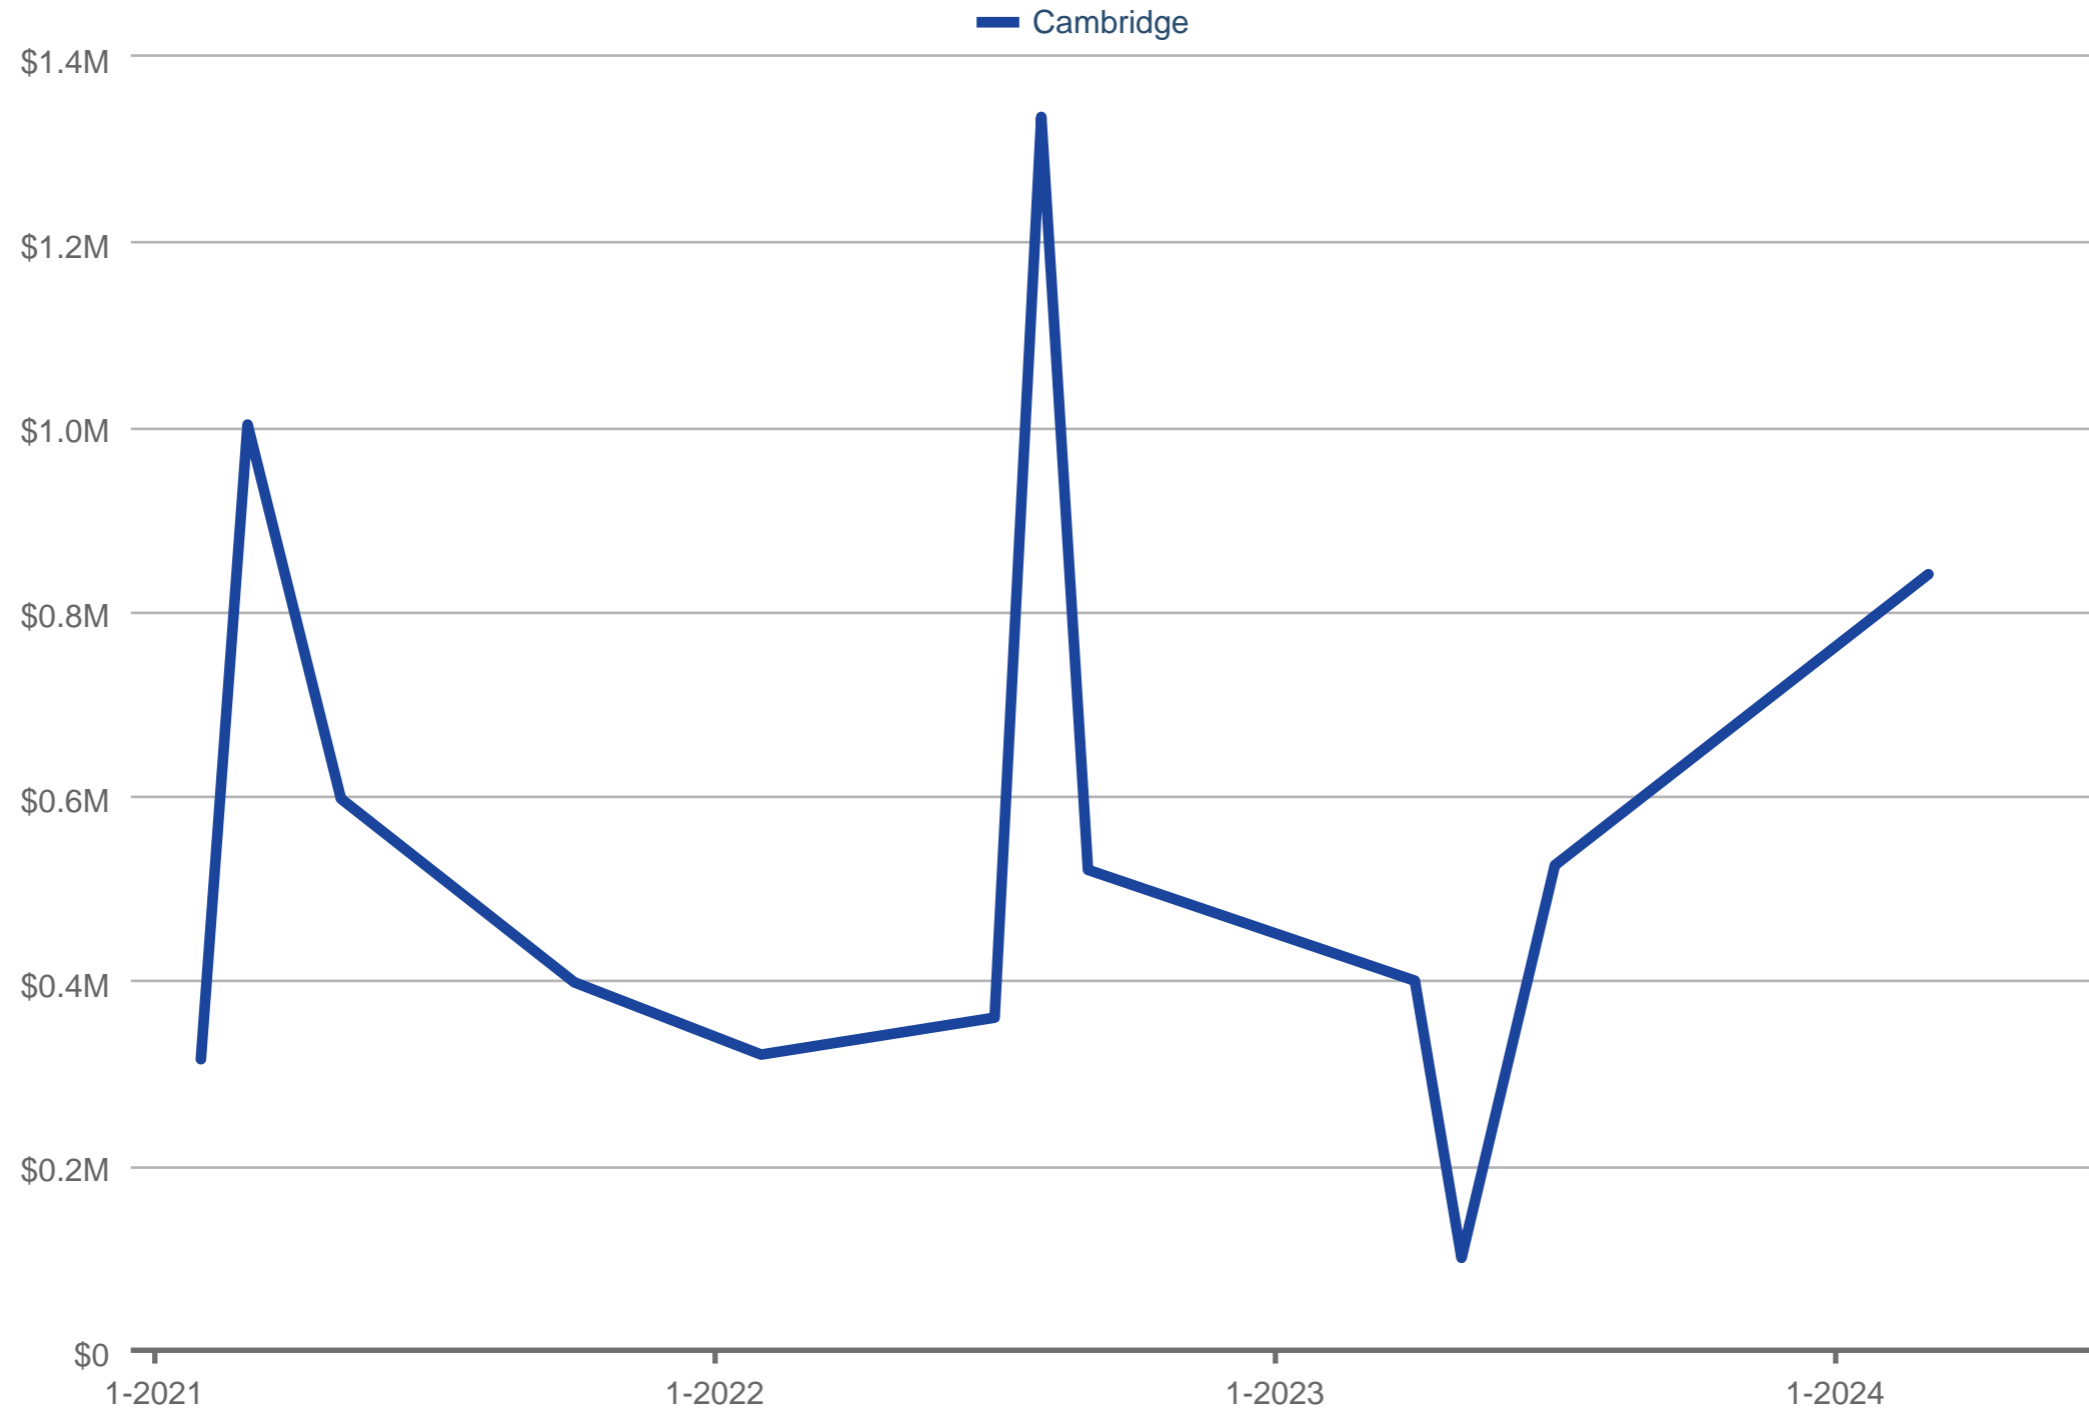

### Dollar Volume of Closed Sales

Cambridge

Each data point is one month of activity. Data is from July 27, 2024.