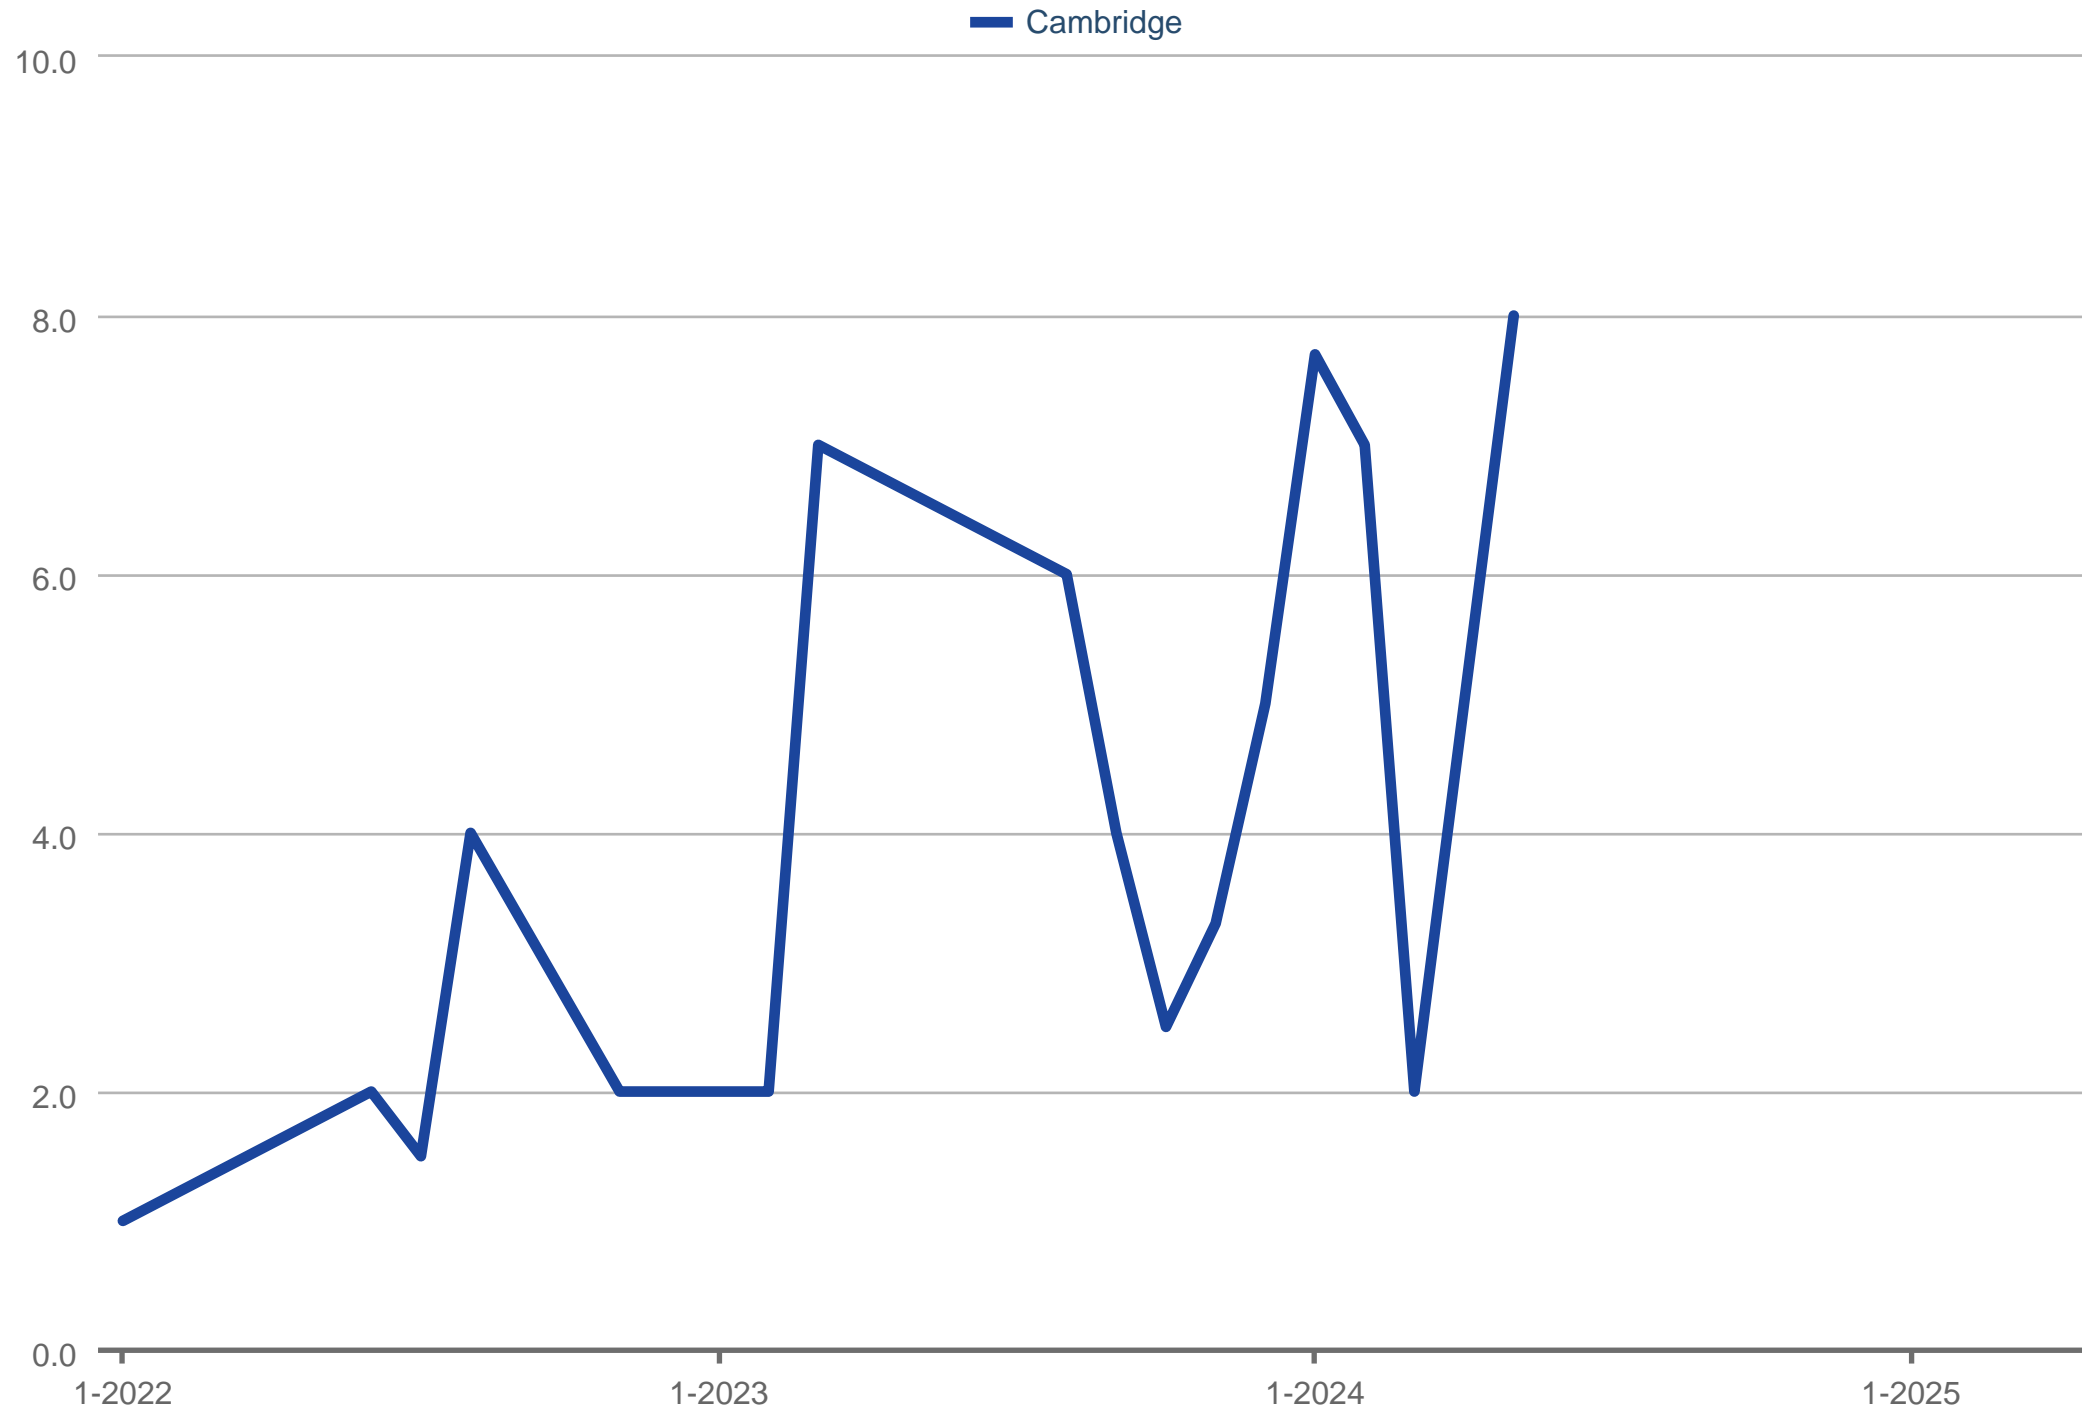

Showings Per Listing

Cambridge

Each data point is one month of activity. Data is from May 17, 2025.