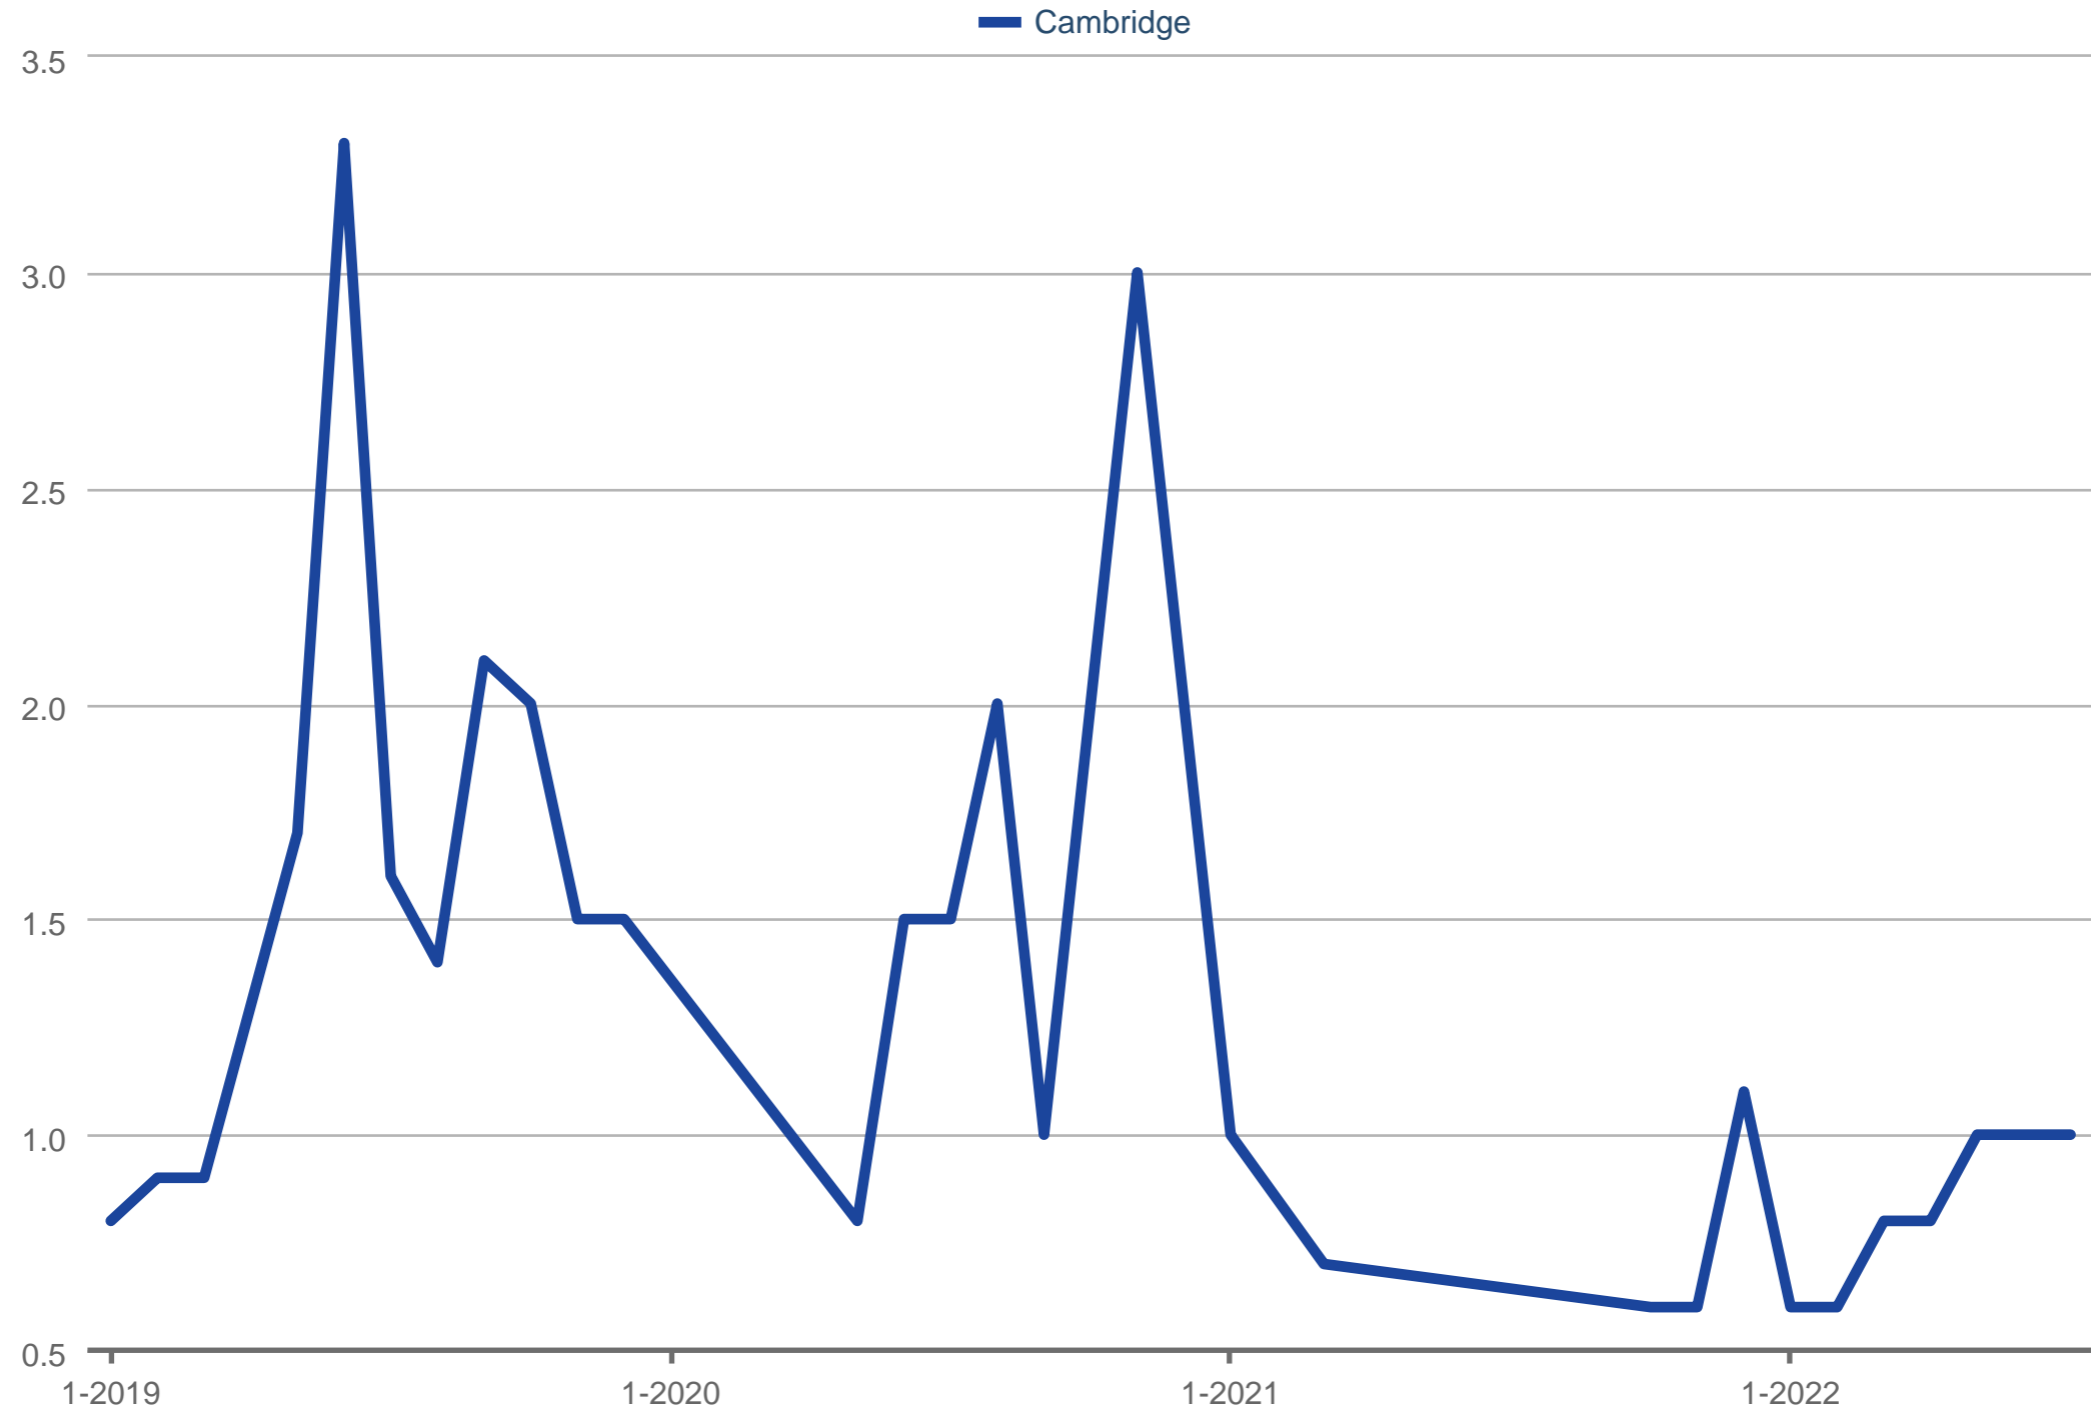

Months Supply of Homes for Sale

Cambridge

Each data point is one month of activity. Data is from August 8, 2022.