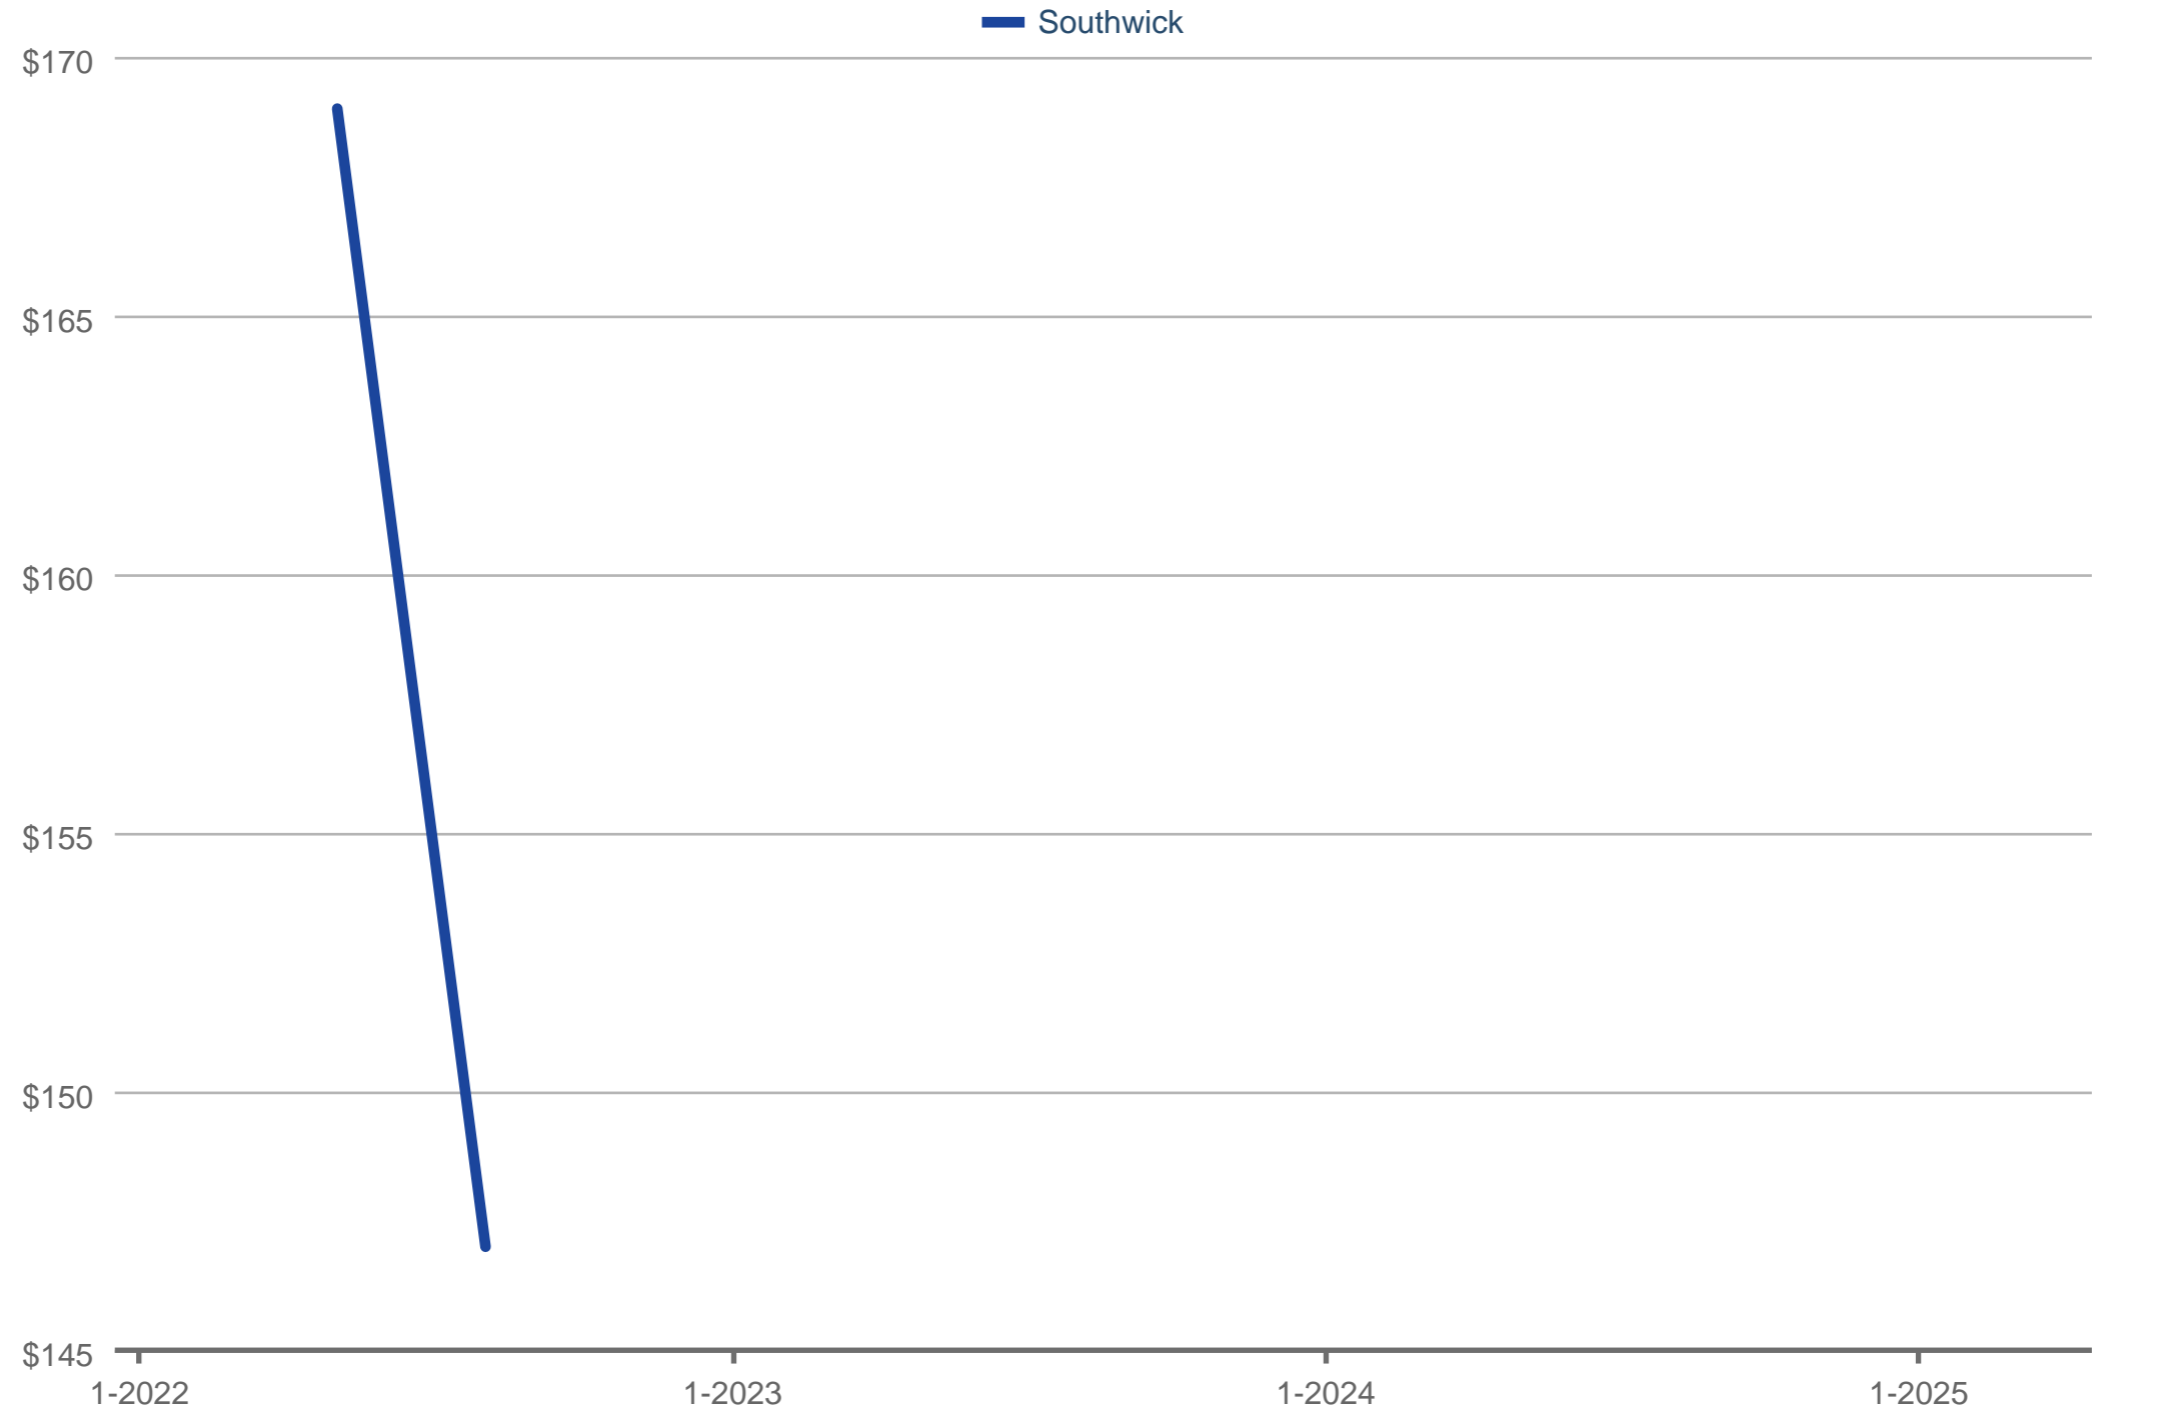

### Average Price Per Square Foot

Southwick

Each data point is one month of activity. Data is from May 17, 2025.