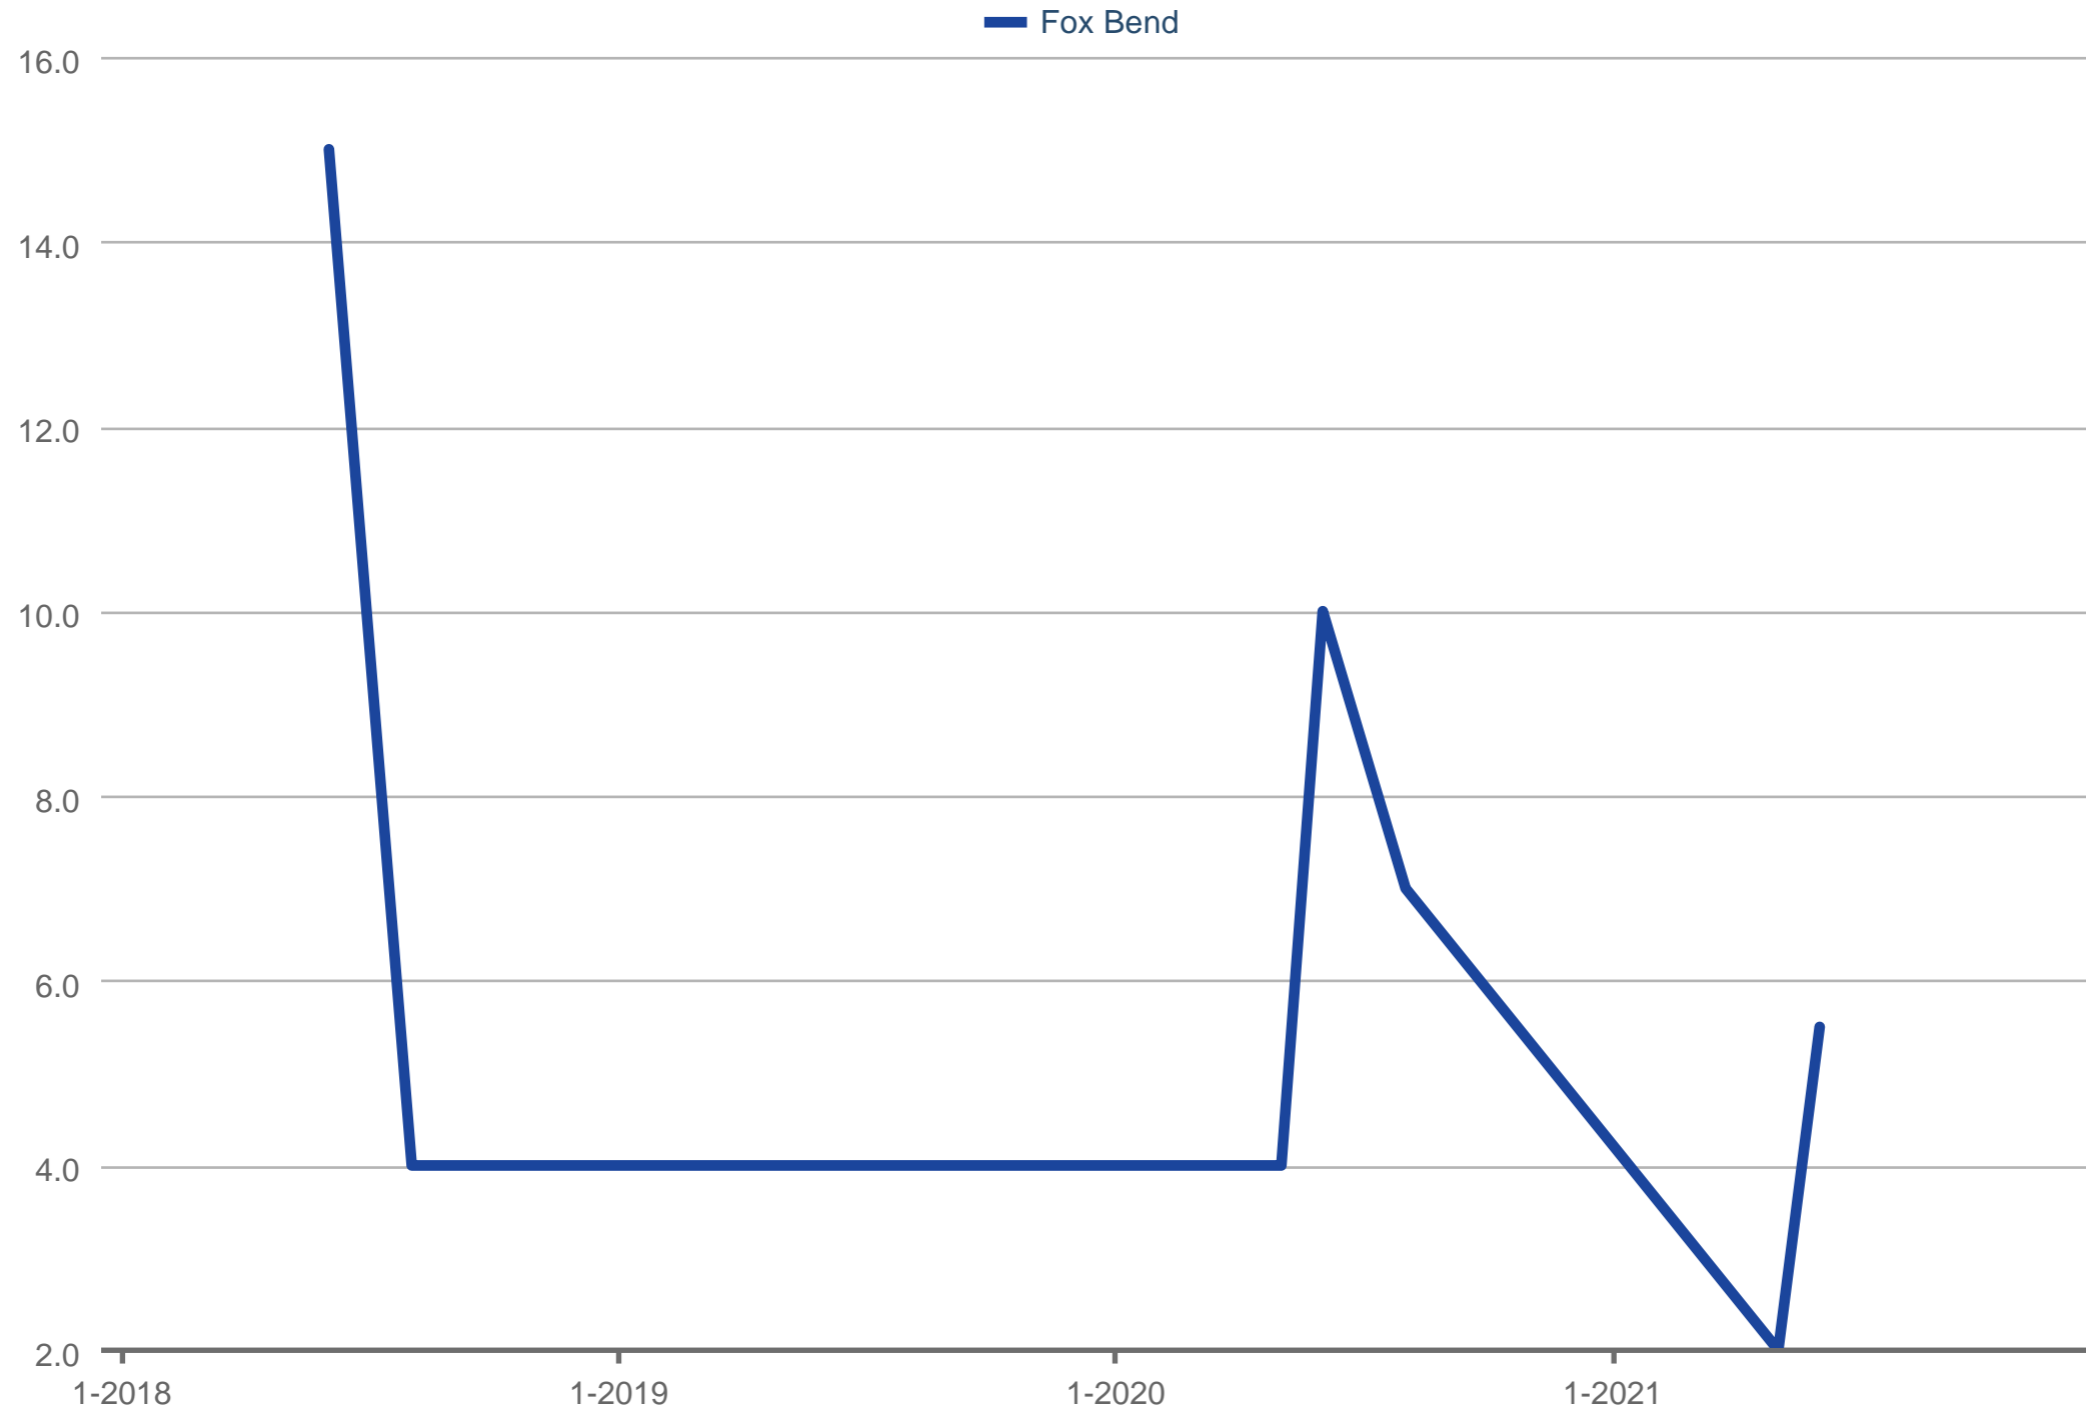

### Average Showings to Pending

Fox Bend

Each data point is one month of activity. Data is from January 23, 2022.