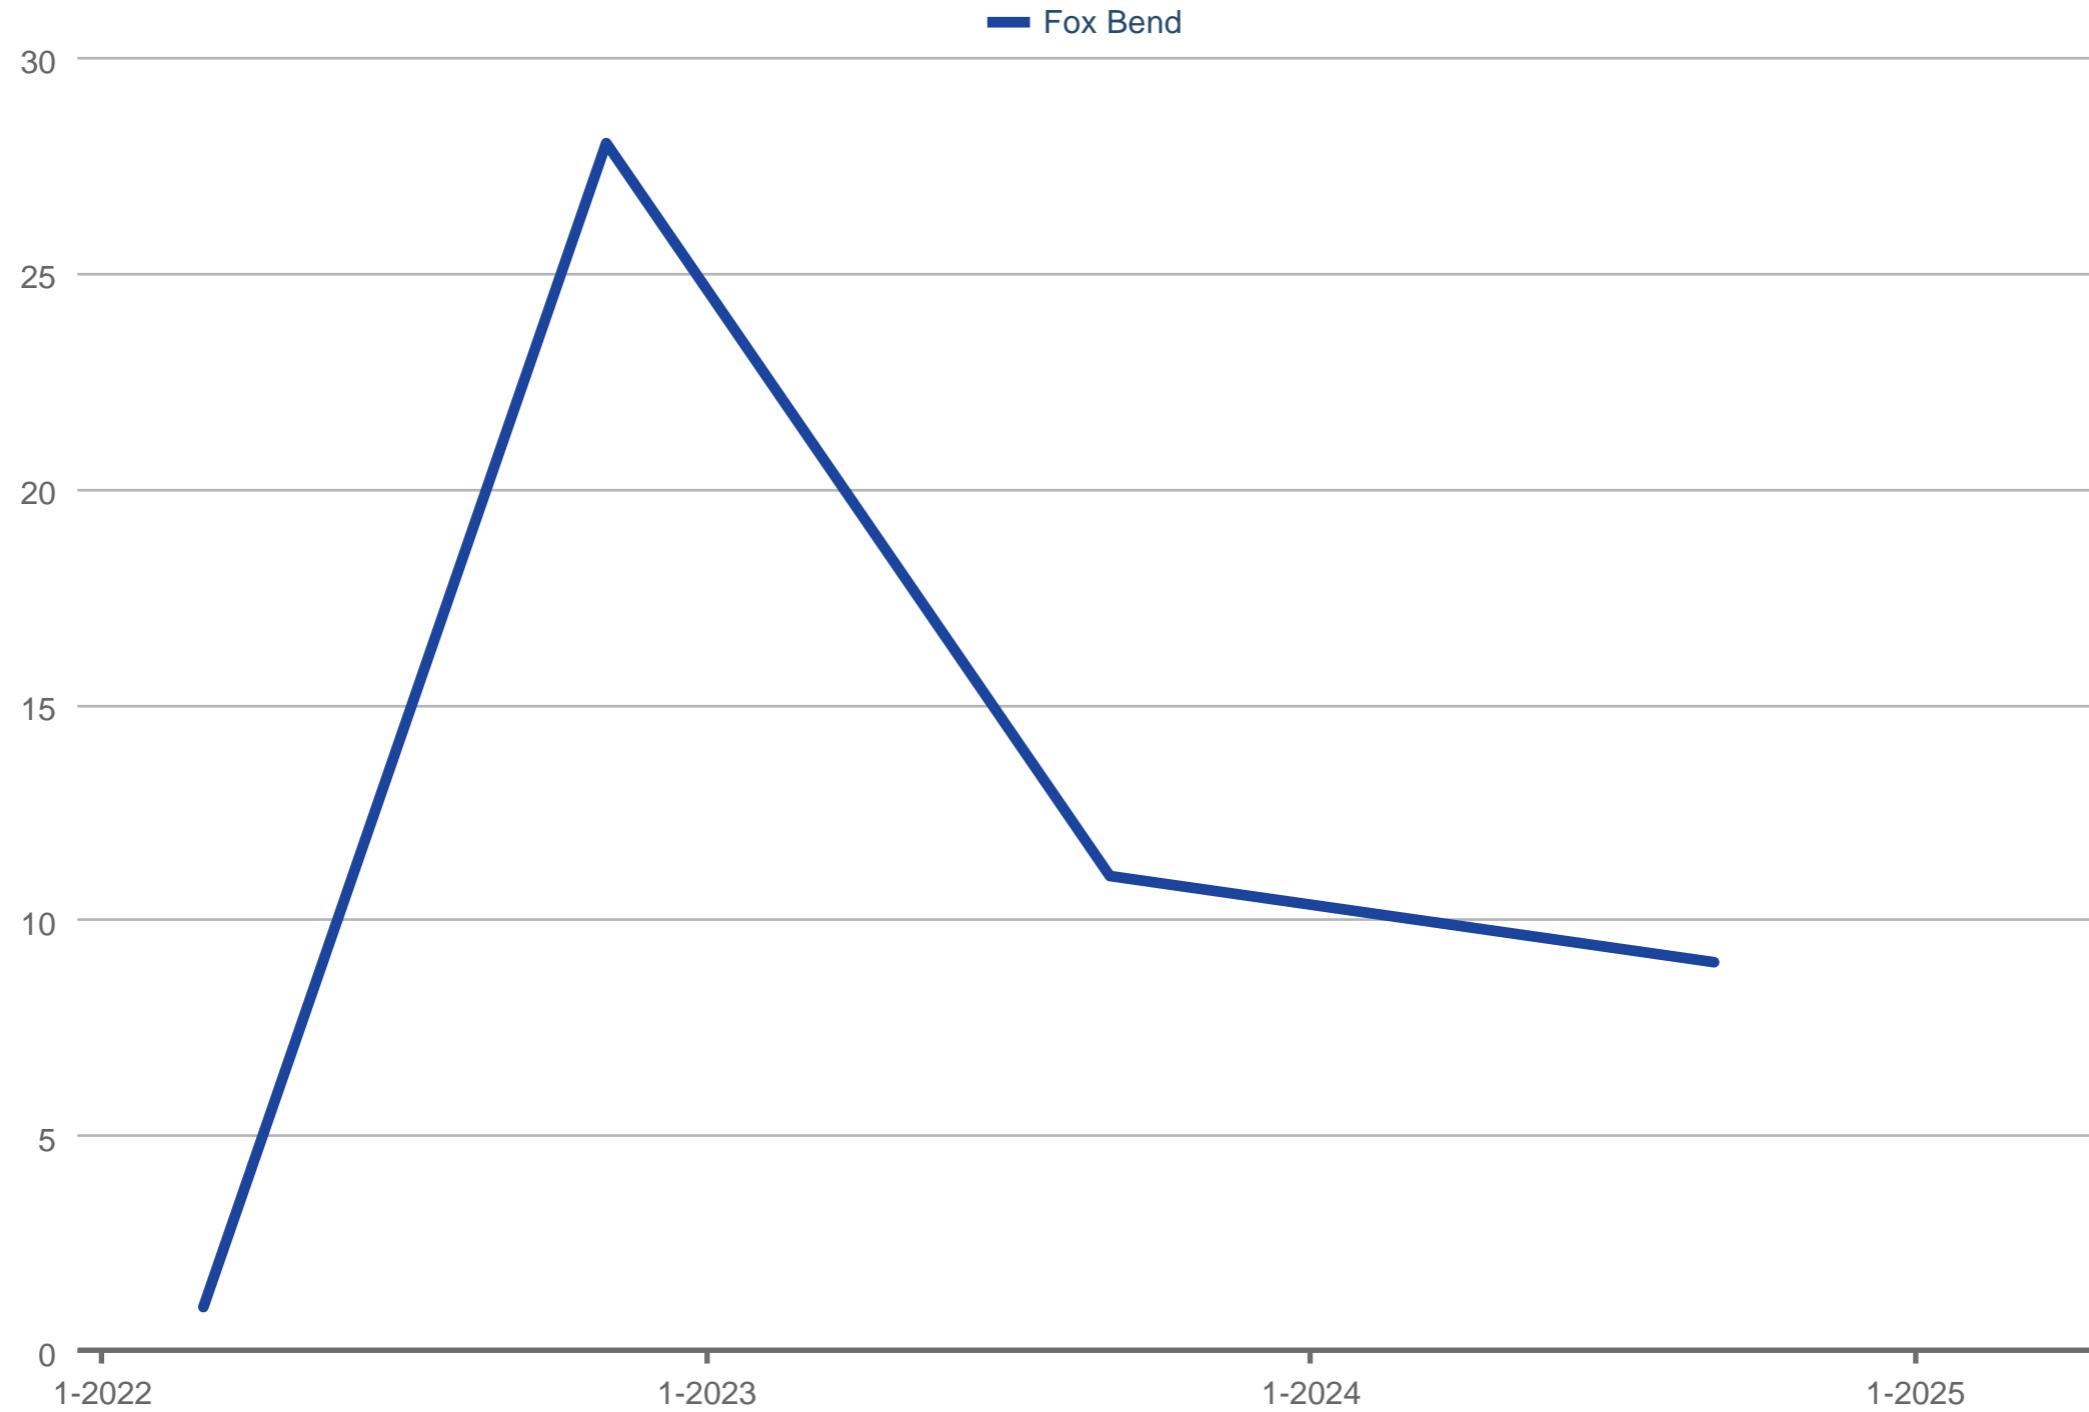

Average Days on Market

Fox Bend

Each data point is one month of activity. Data is from May 17, 2025.