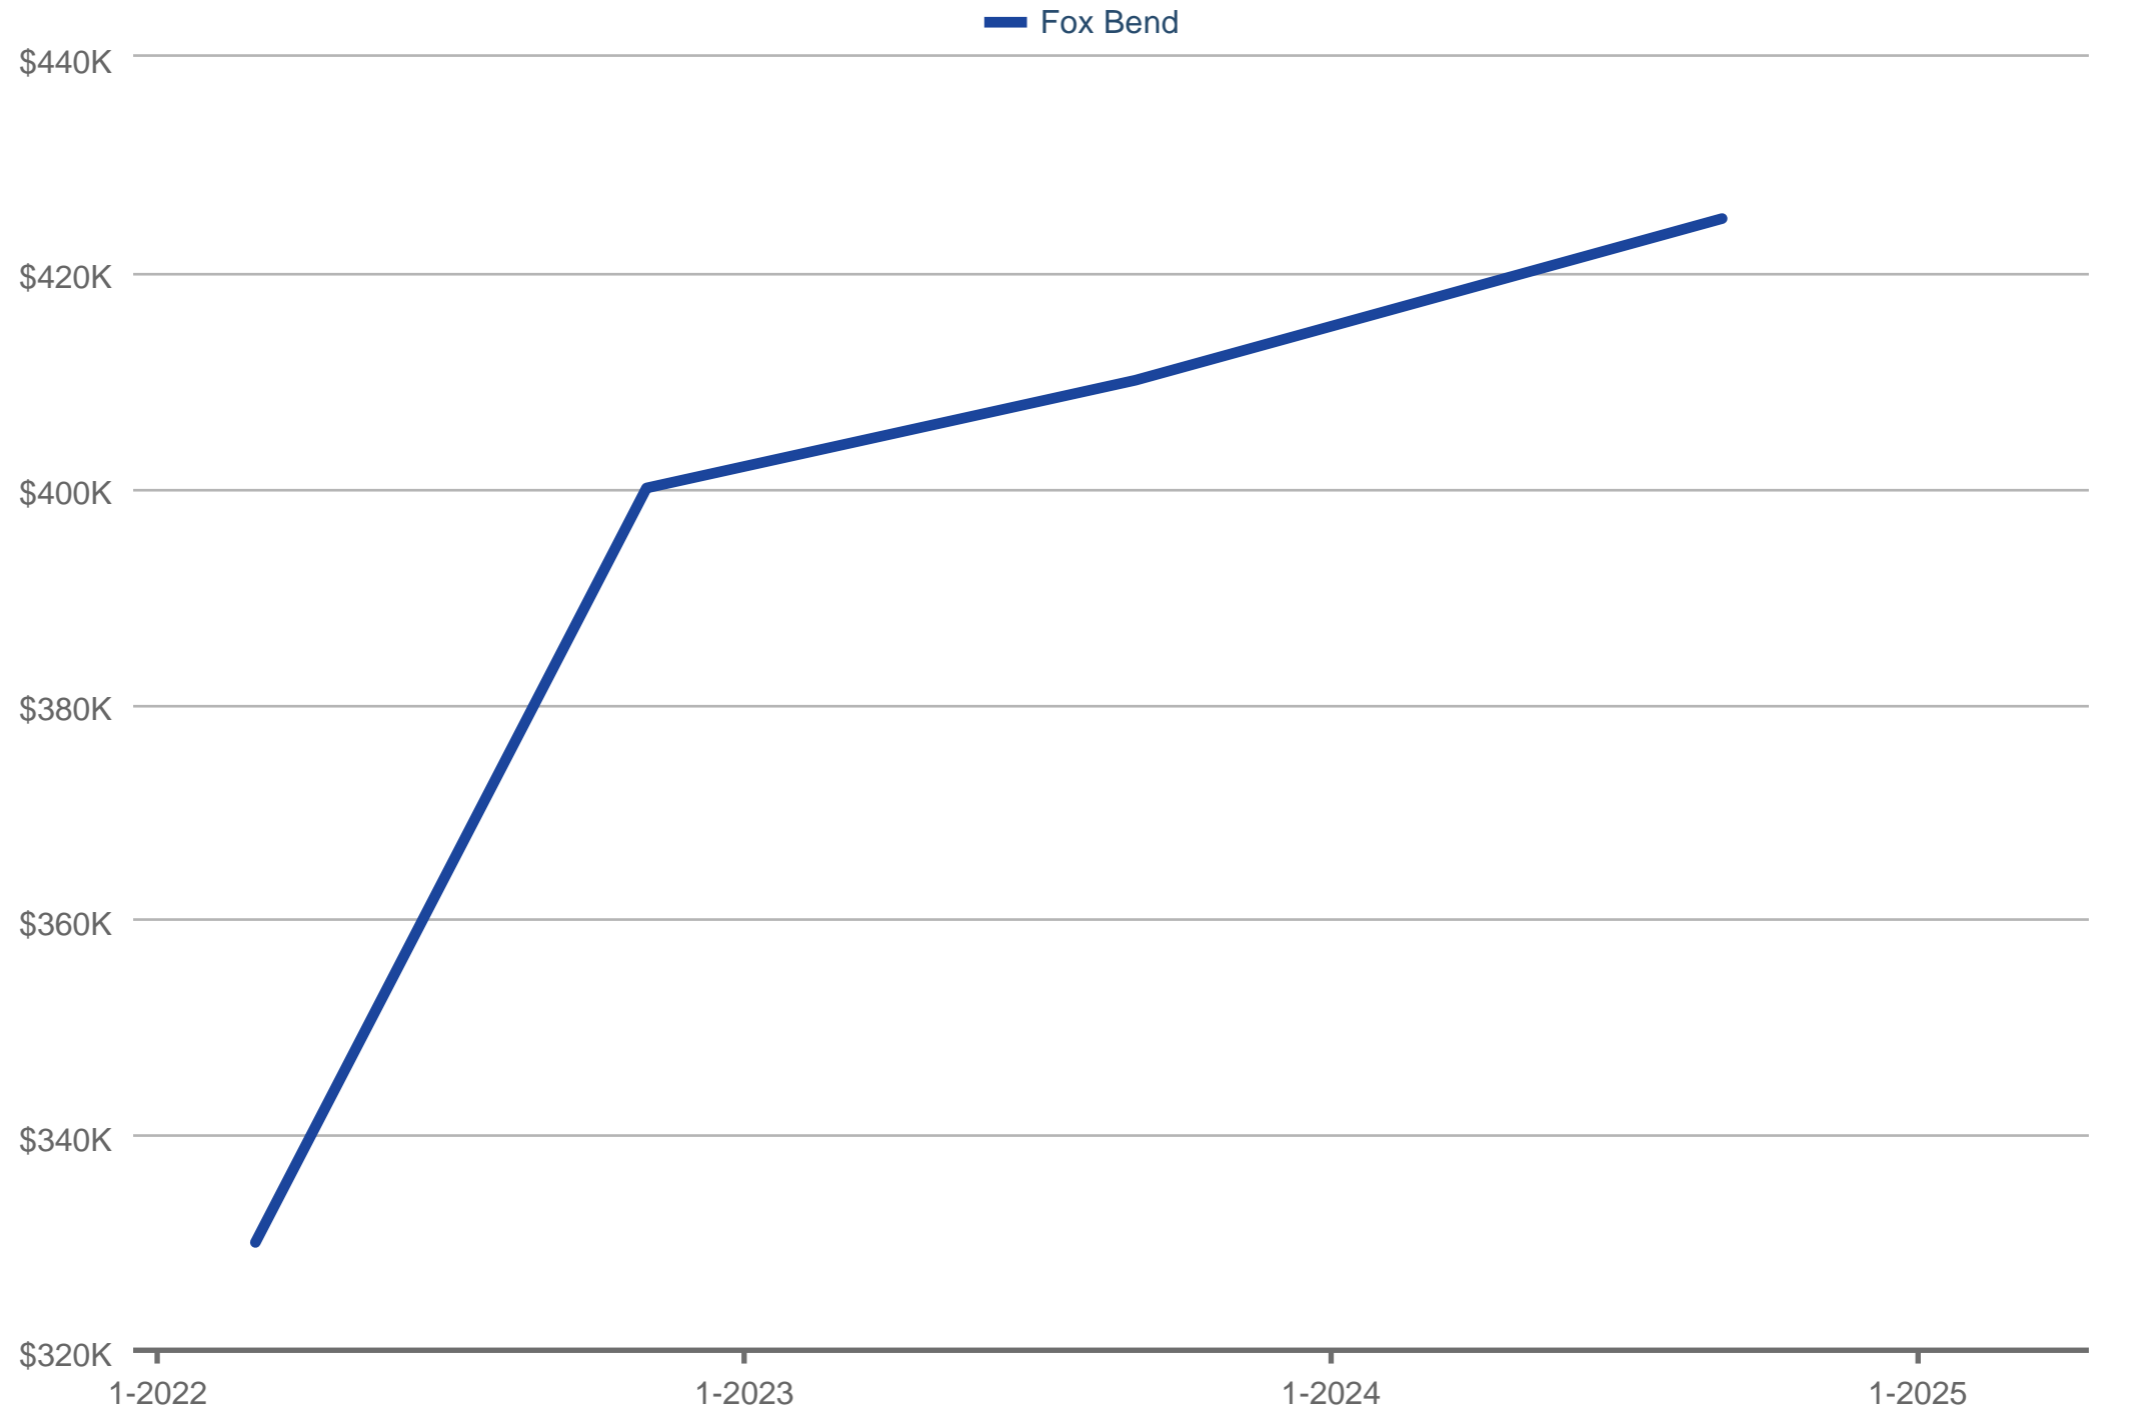

Average Sales Price

Each data point is one month of activity. Data is from May 17, 2025.