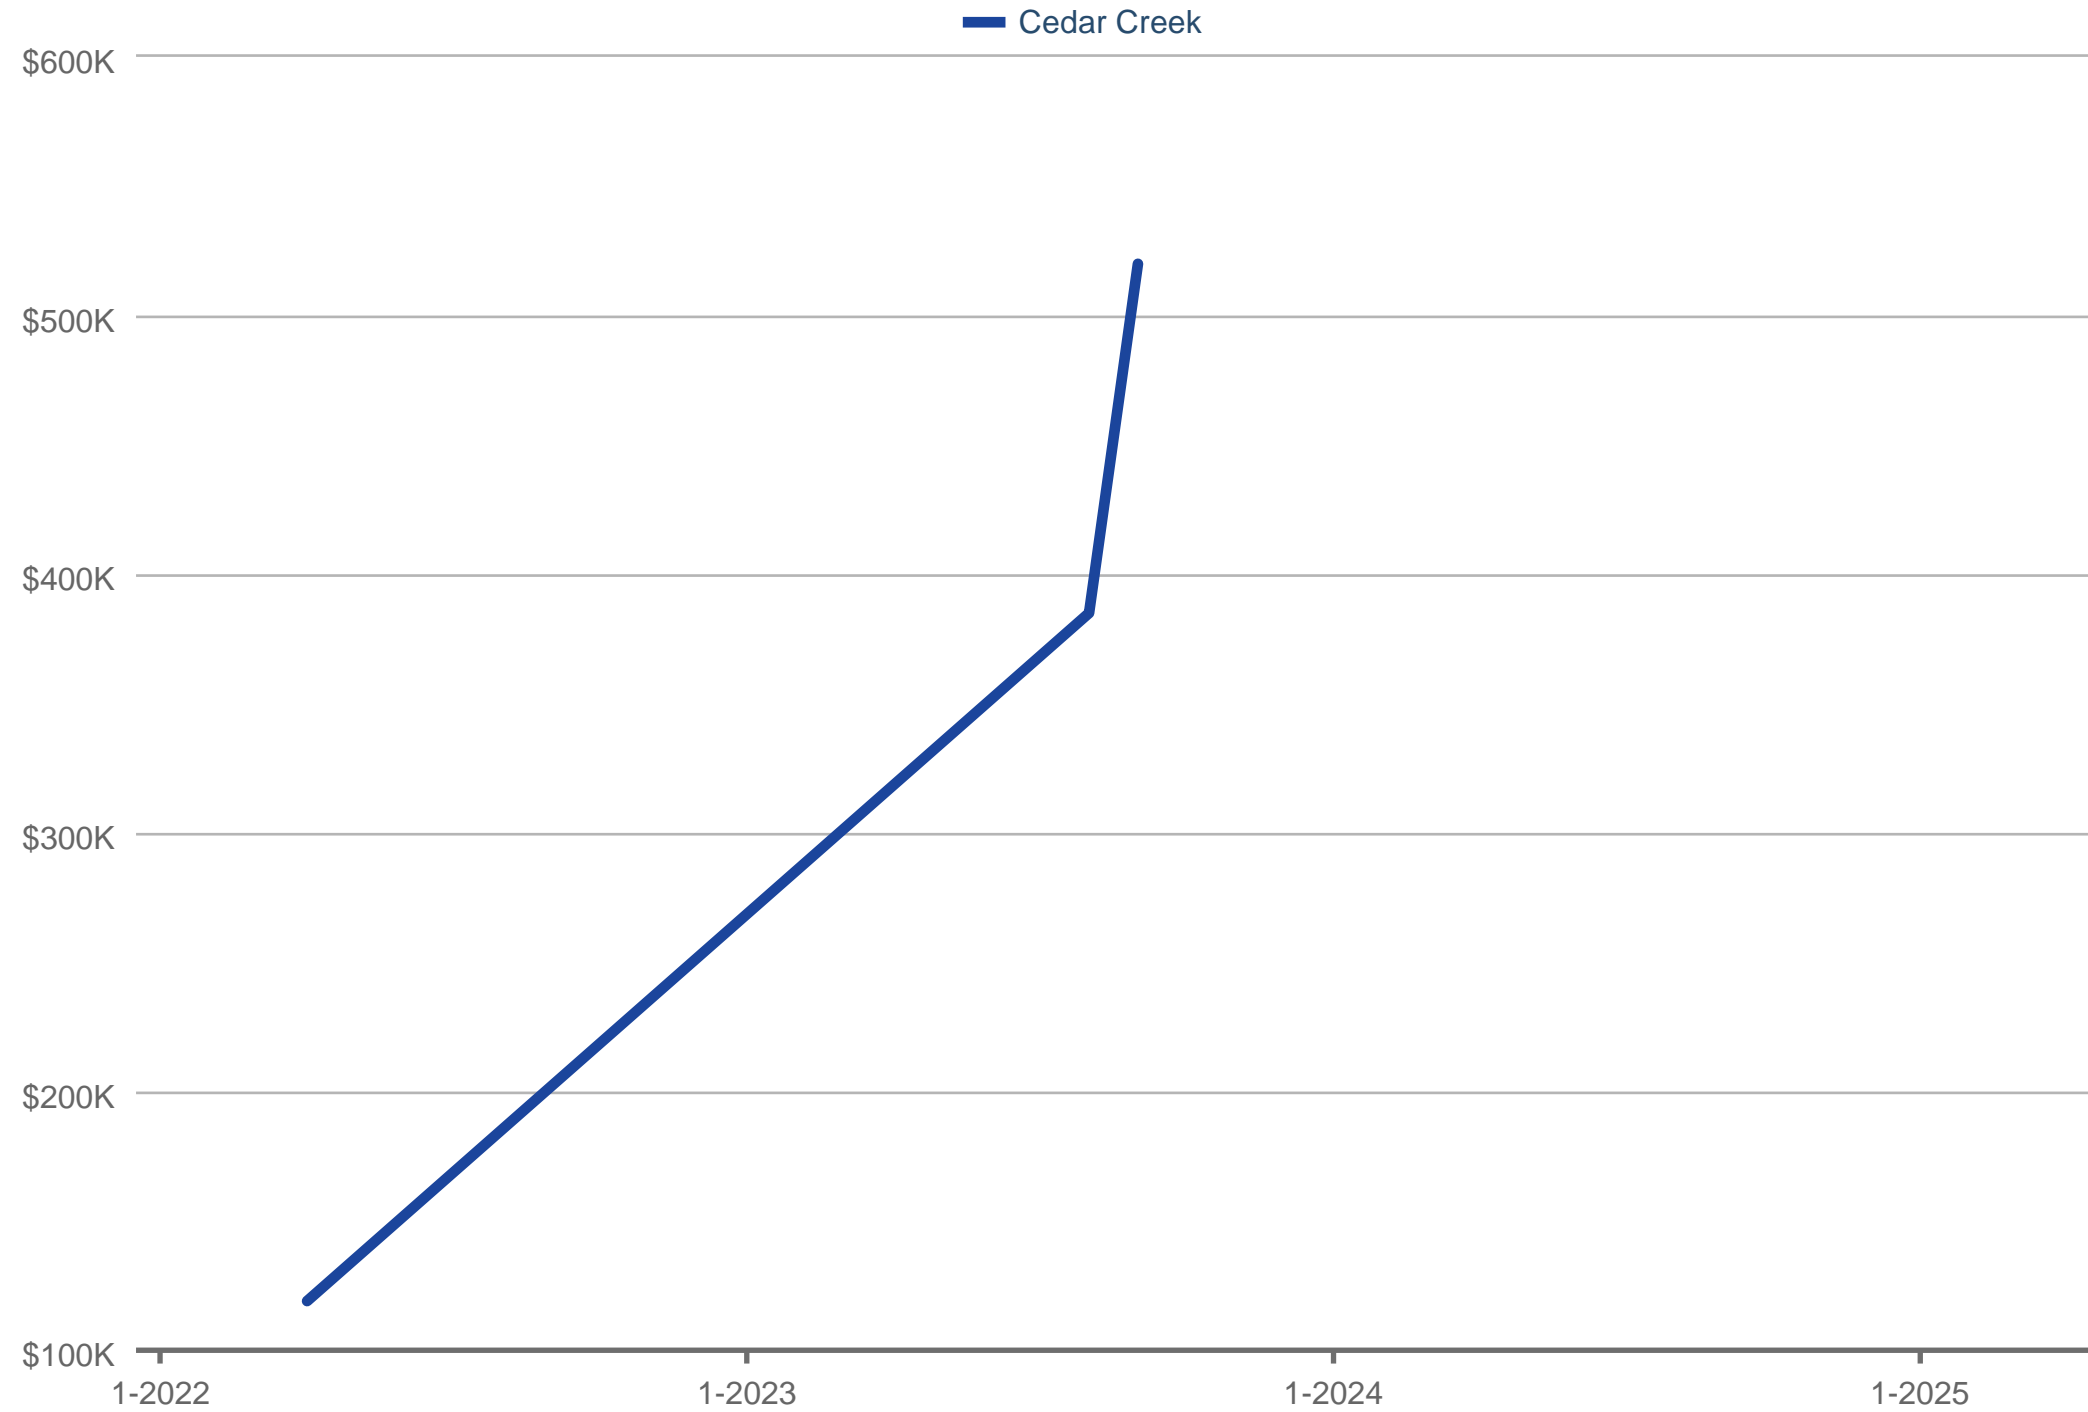

Dollar Volume of Closed Sales

Cedar Creek

Each data point is one month of activity. Data is from May 17, 2025.