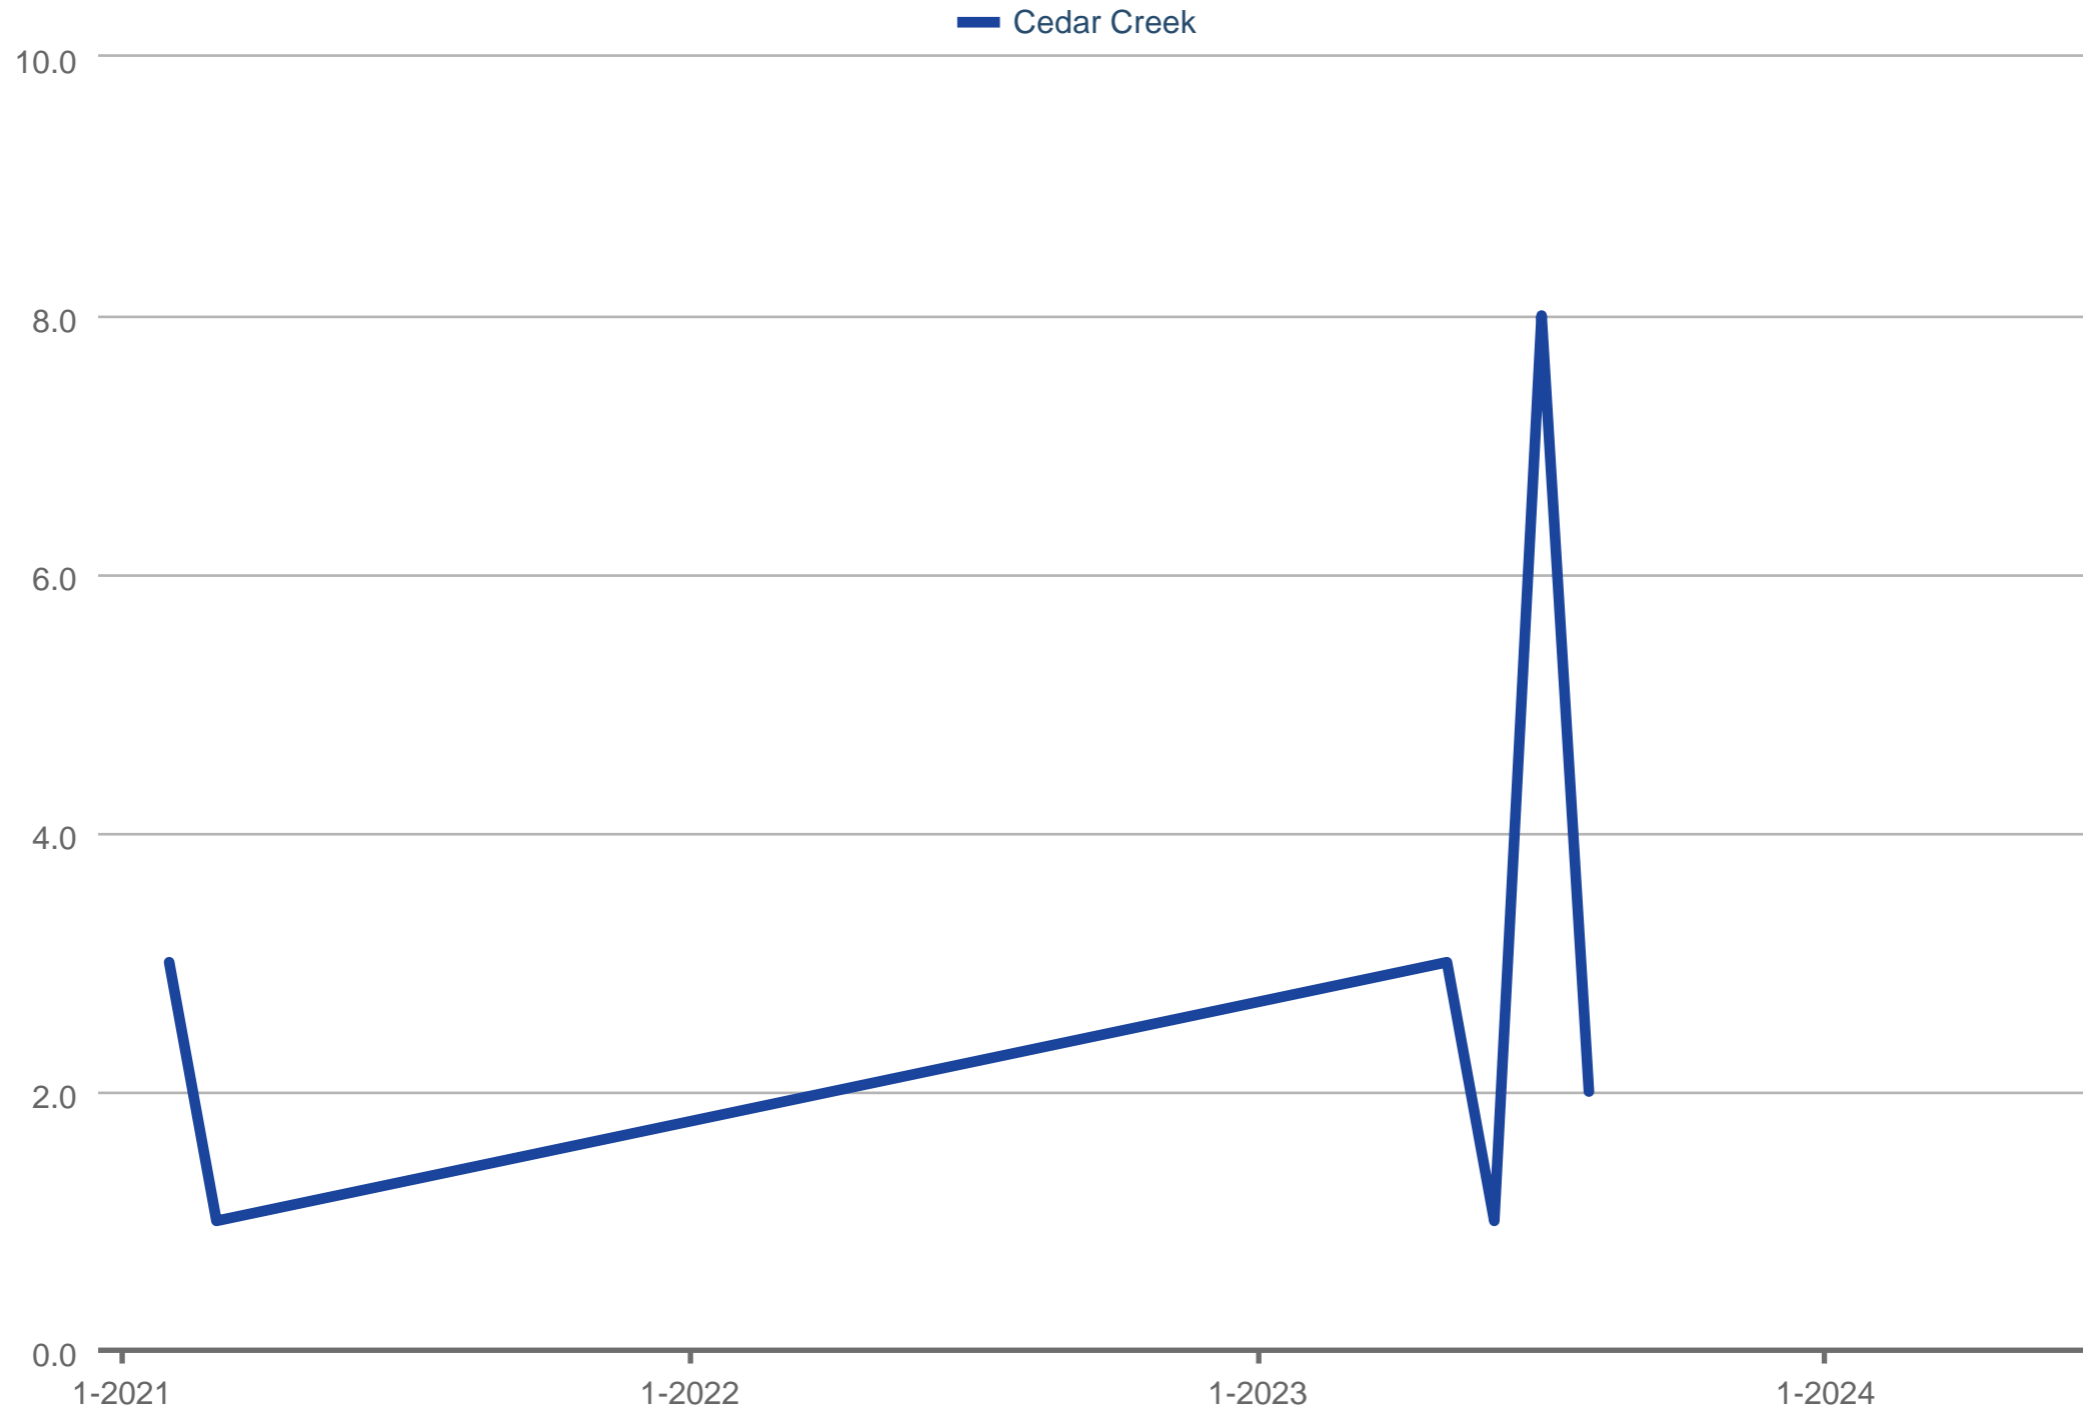

Showings Per Listing

Cedar Creek

Each data point is one month of activity. Data is from July 27, 2024.