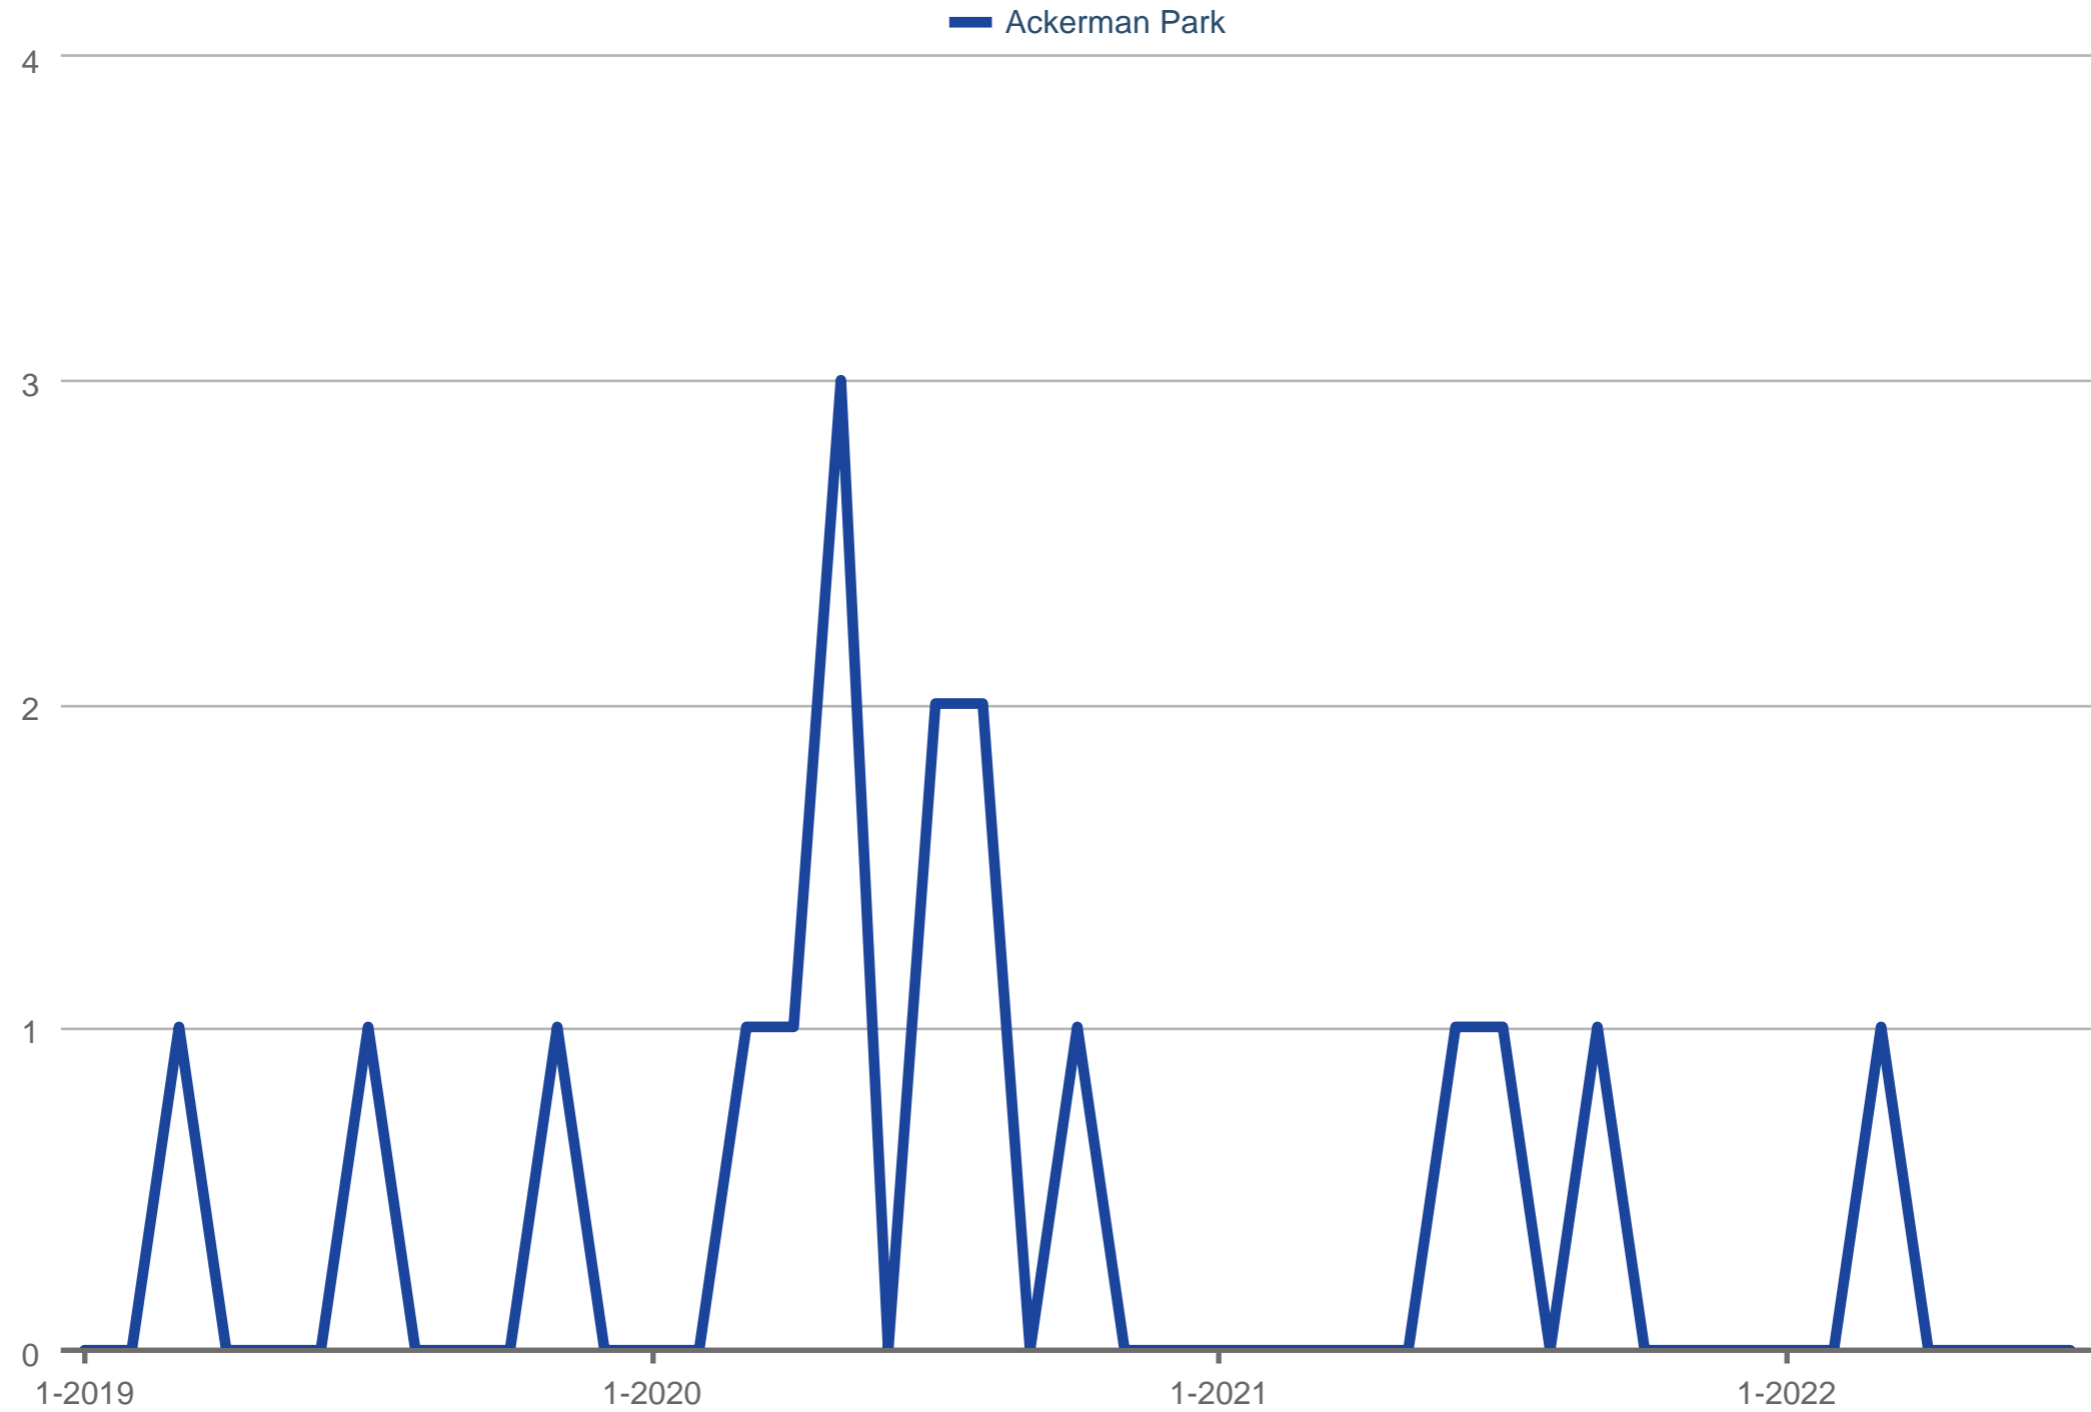

Closed Sales

Ackerman Park

Each data point is one month of activity. Data is from August 8, 2022.