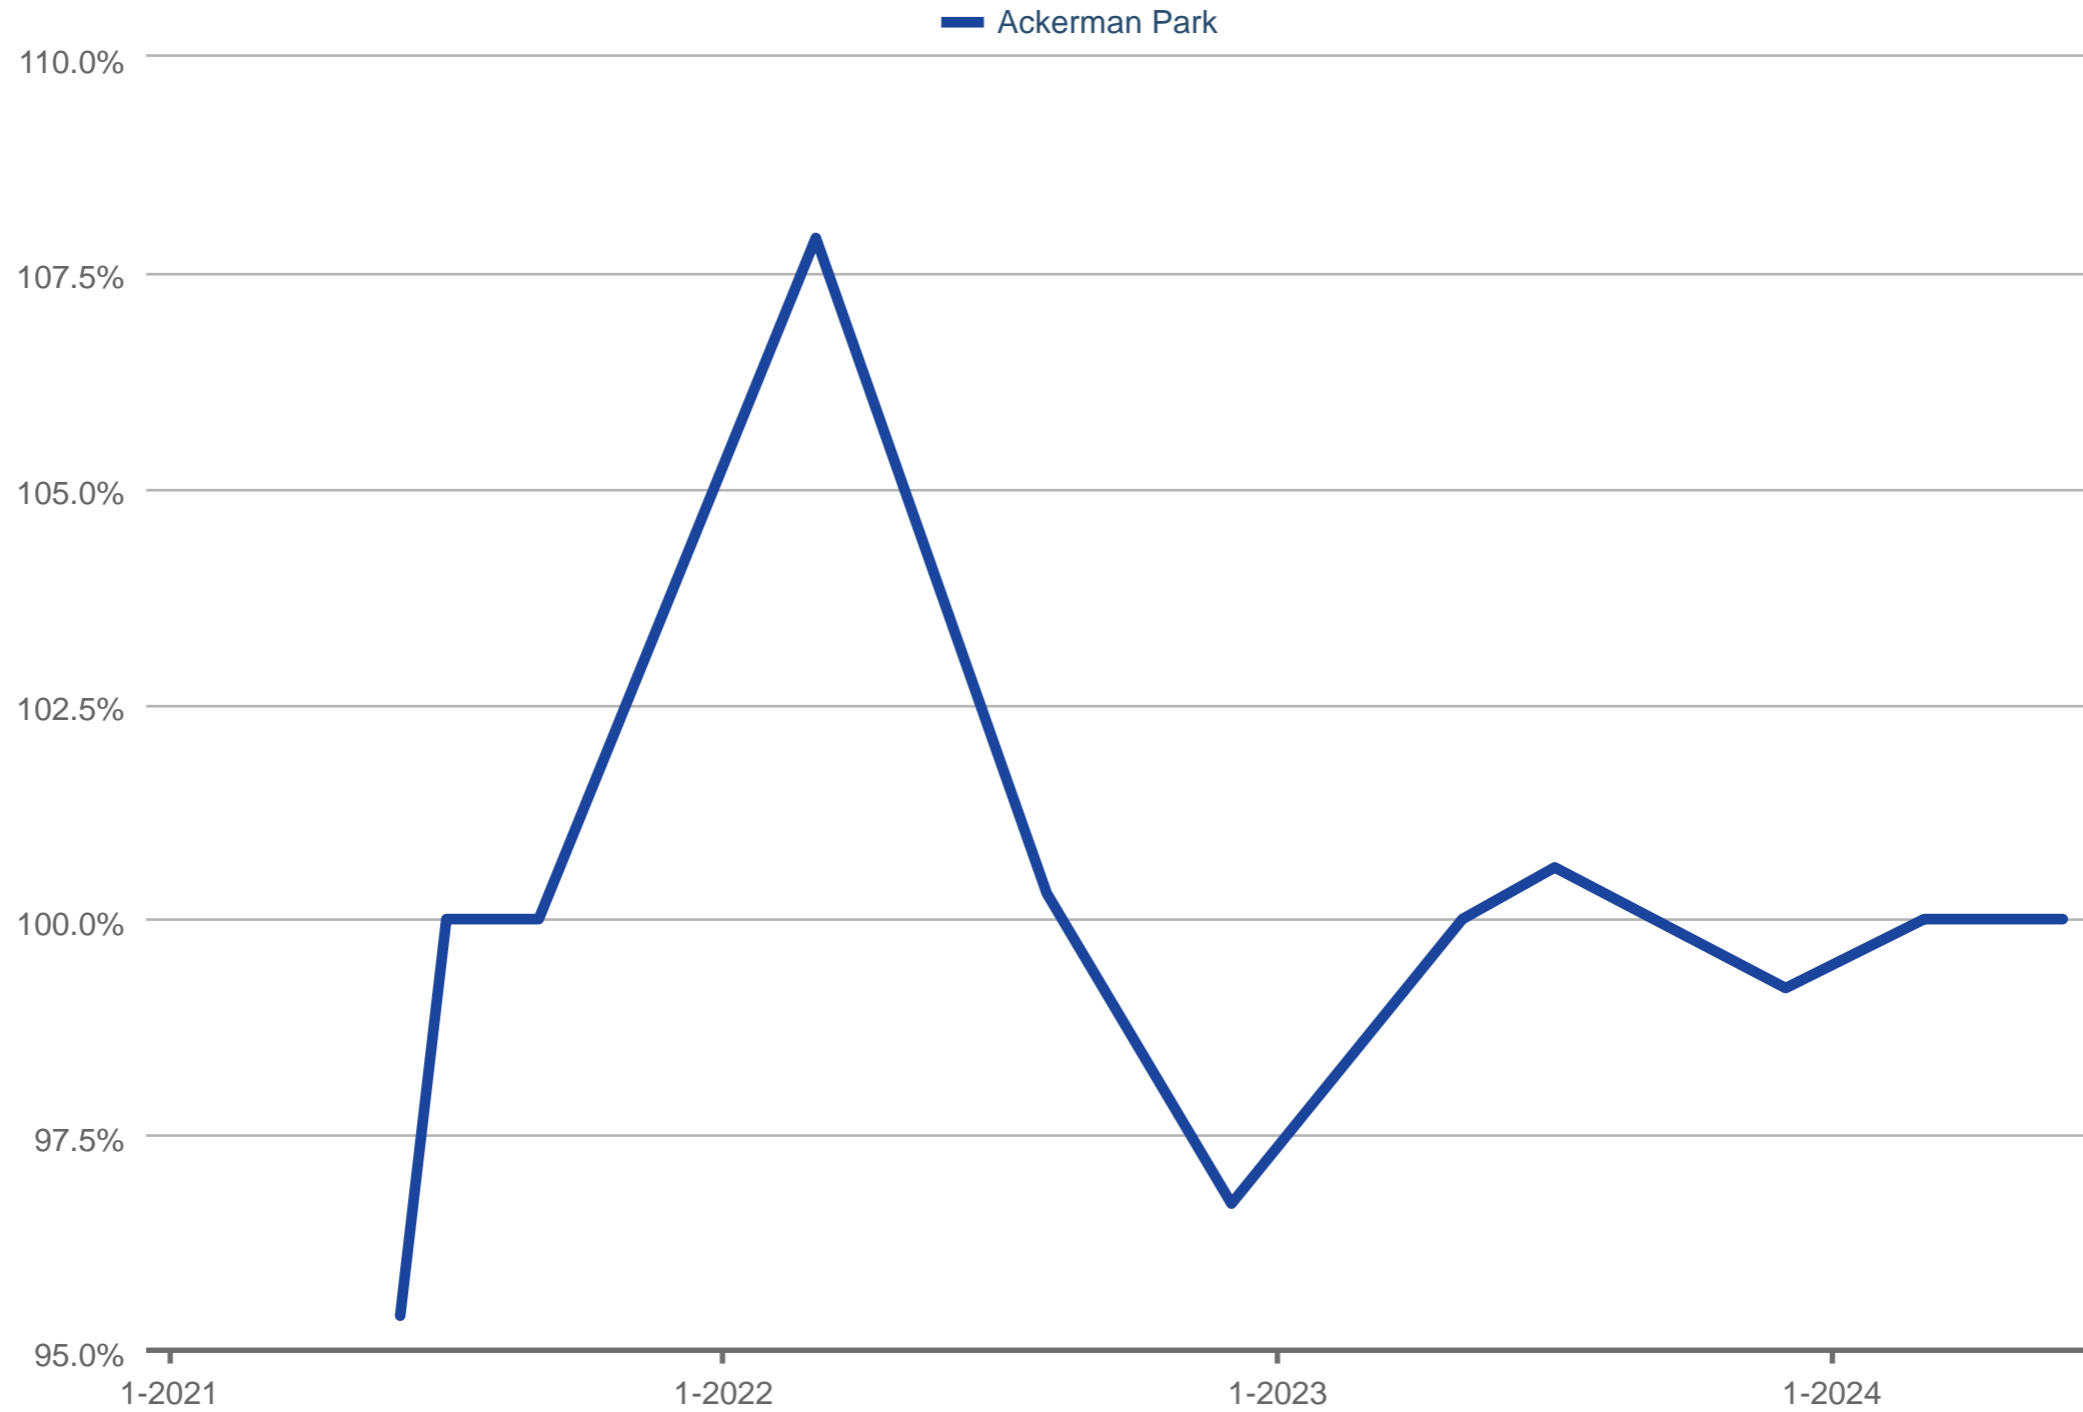

Average Percent of Last List Price

Ackerman Park

Each data point is one month of activity. Data is from July 27, 2024.