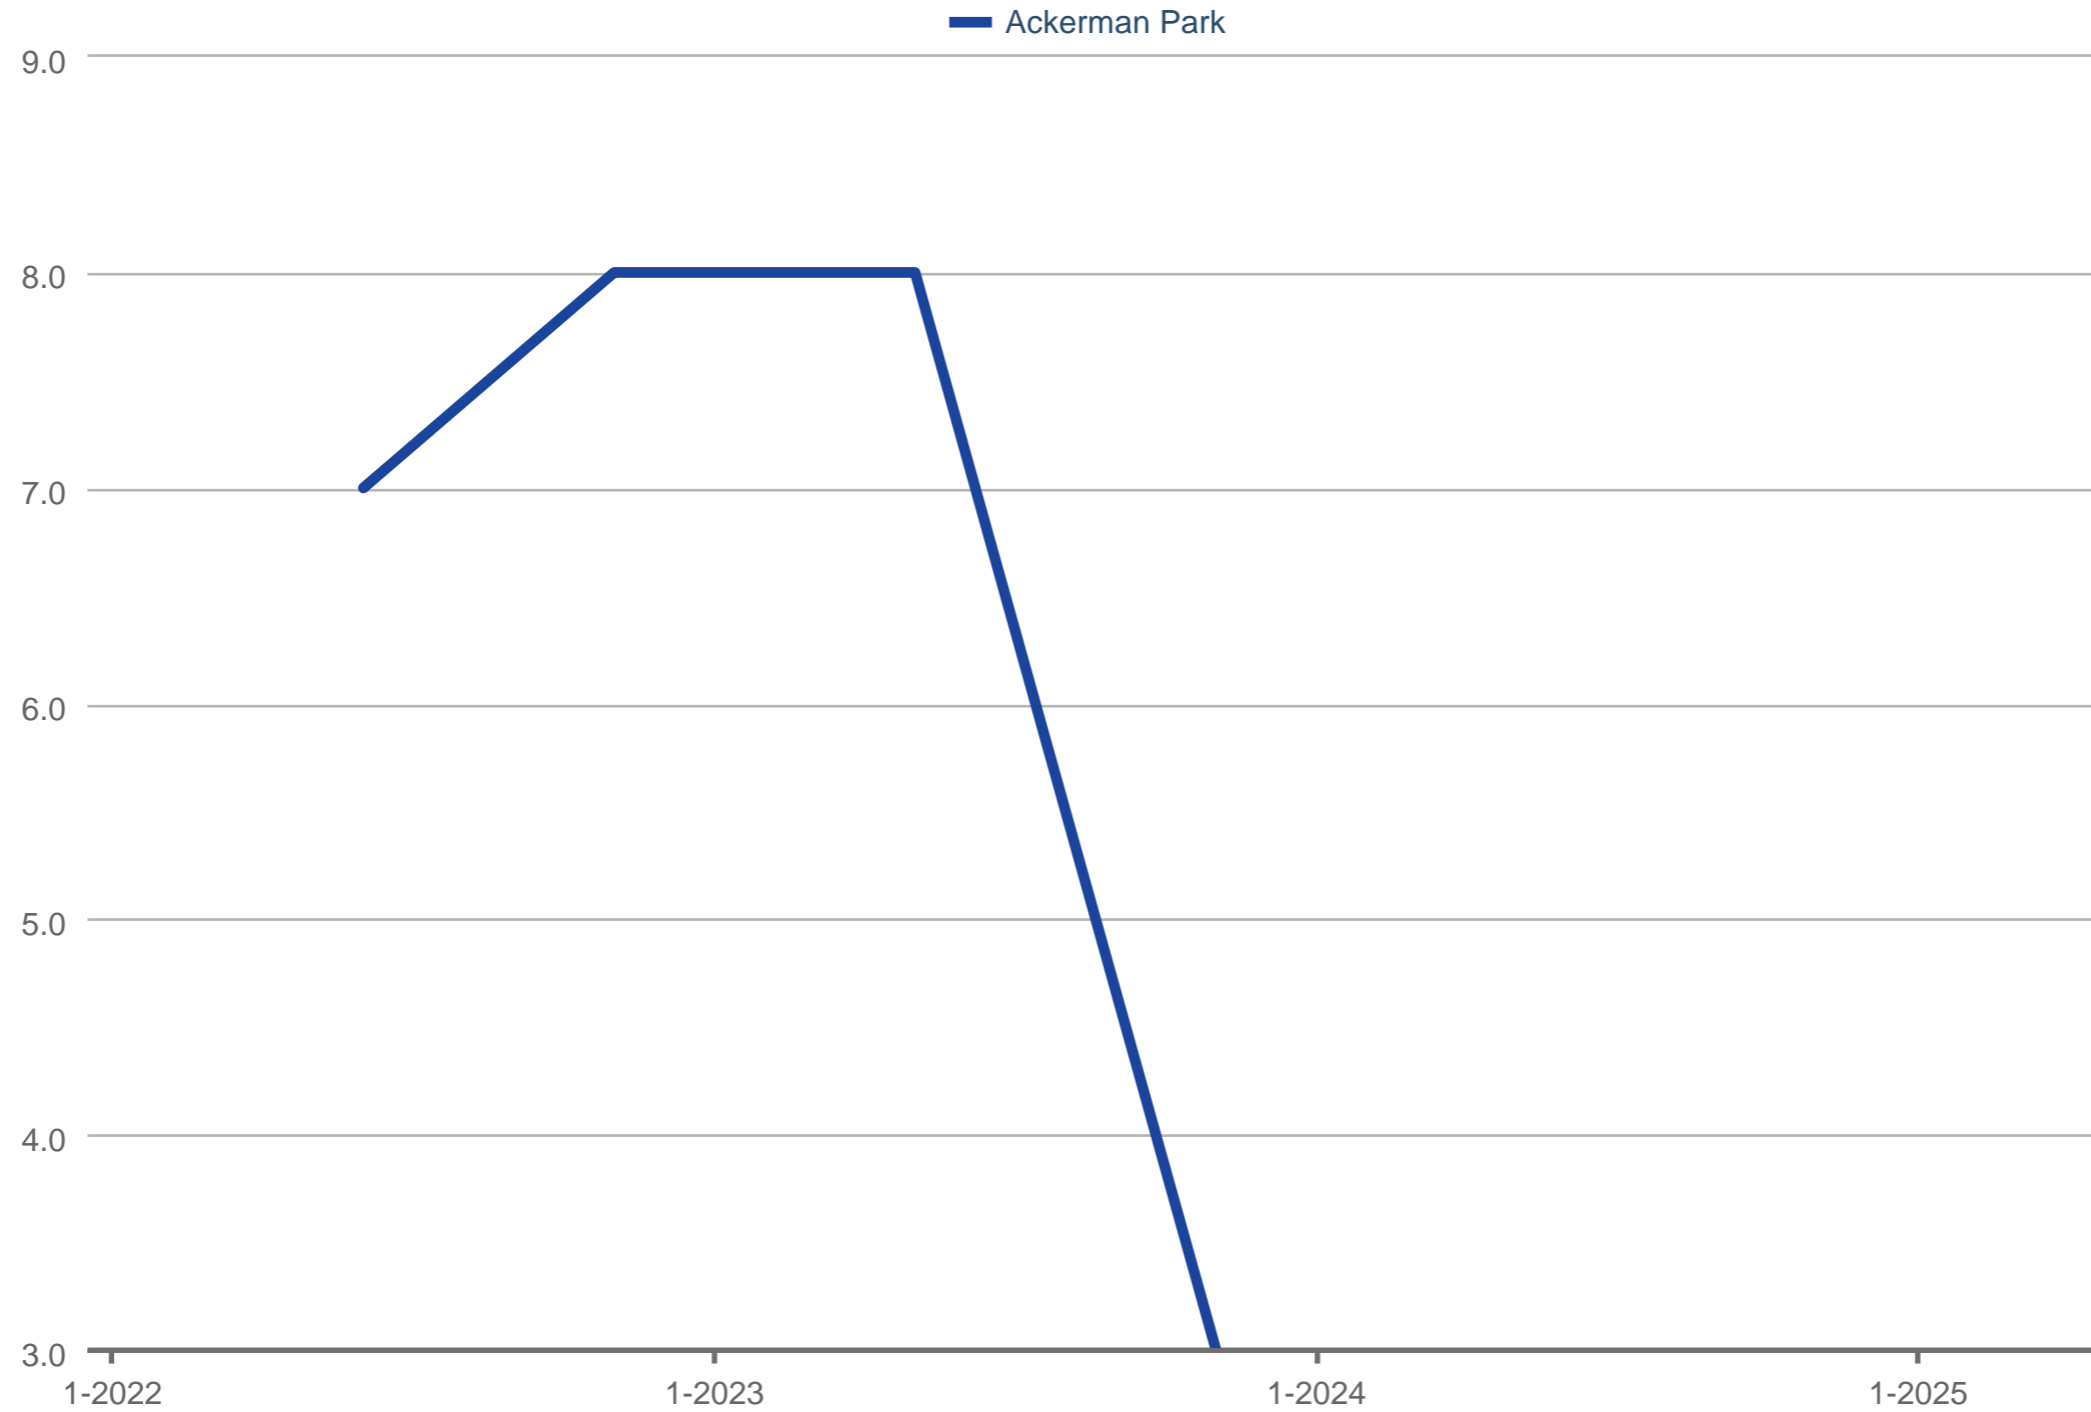

### Average Showings to Pending

Ackerman Park

Each data point is one month of activity. Data is from May 17, 2025.