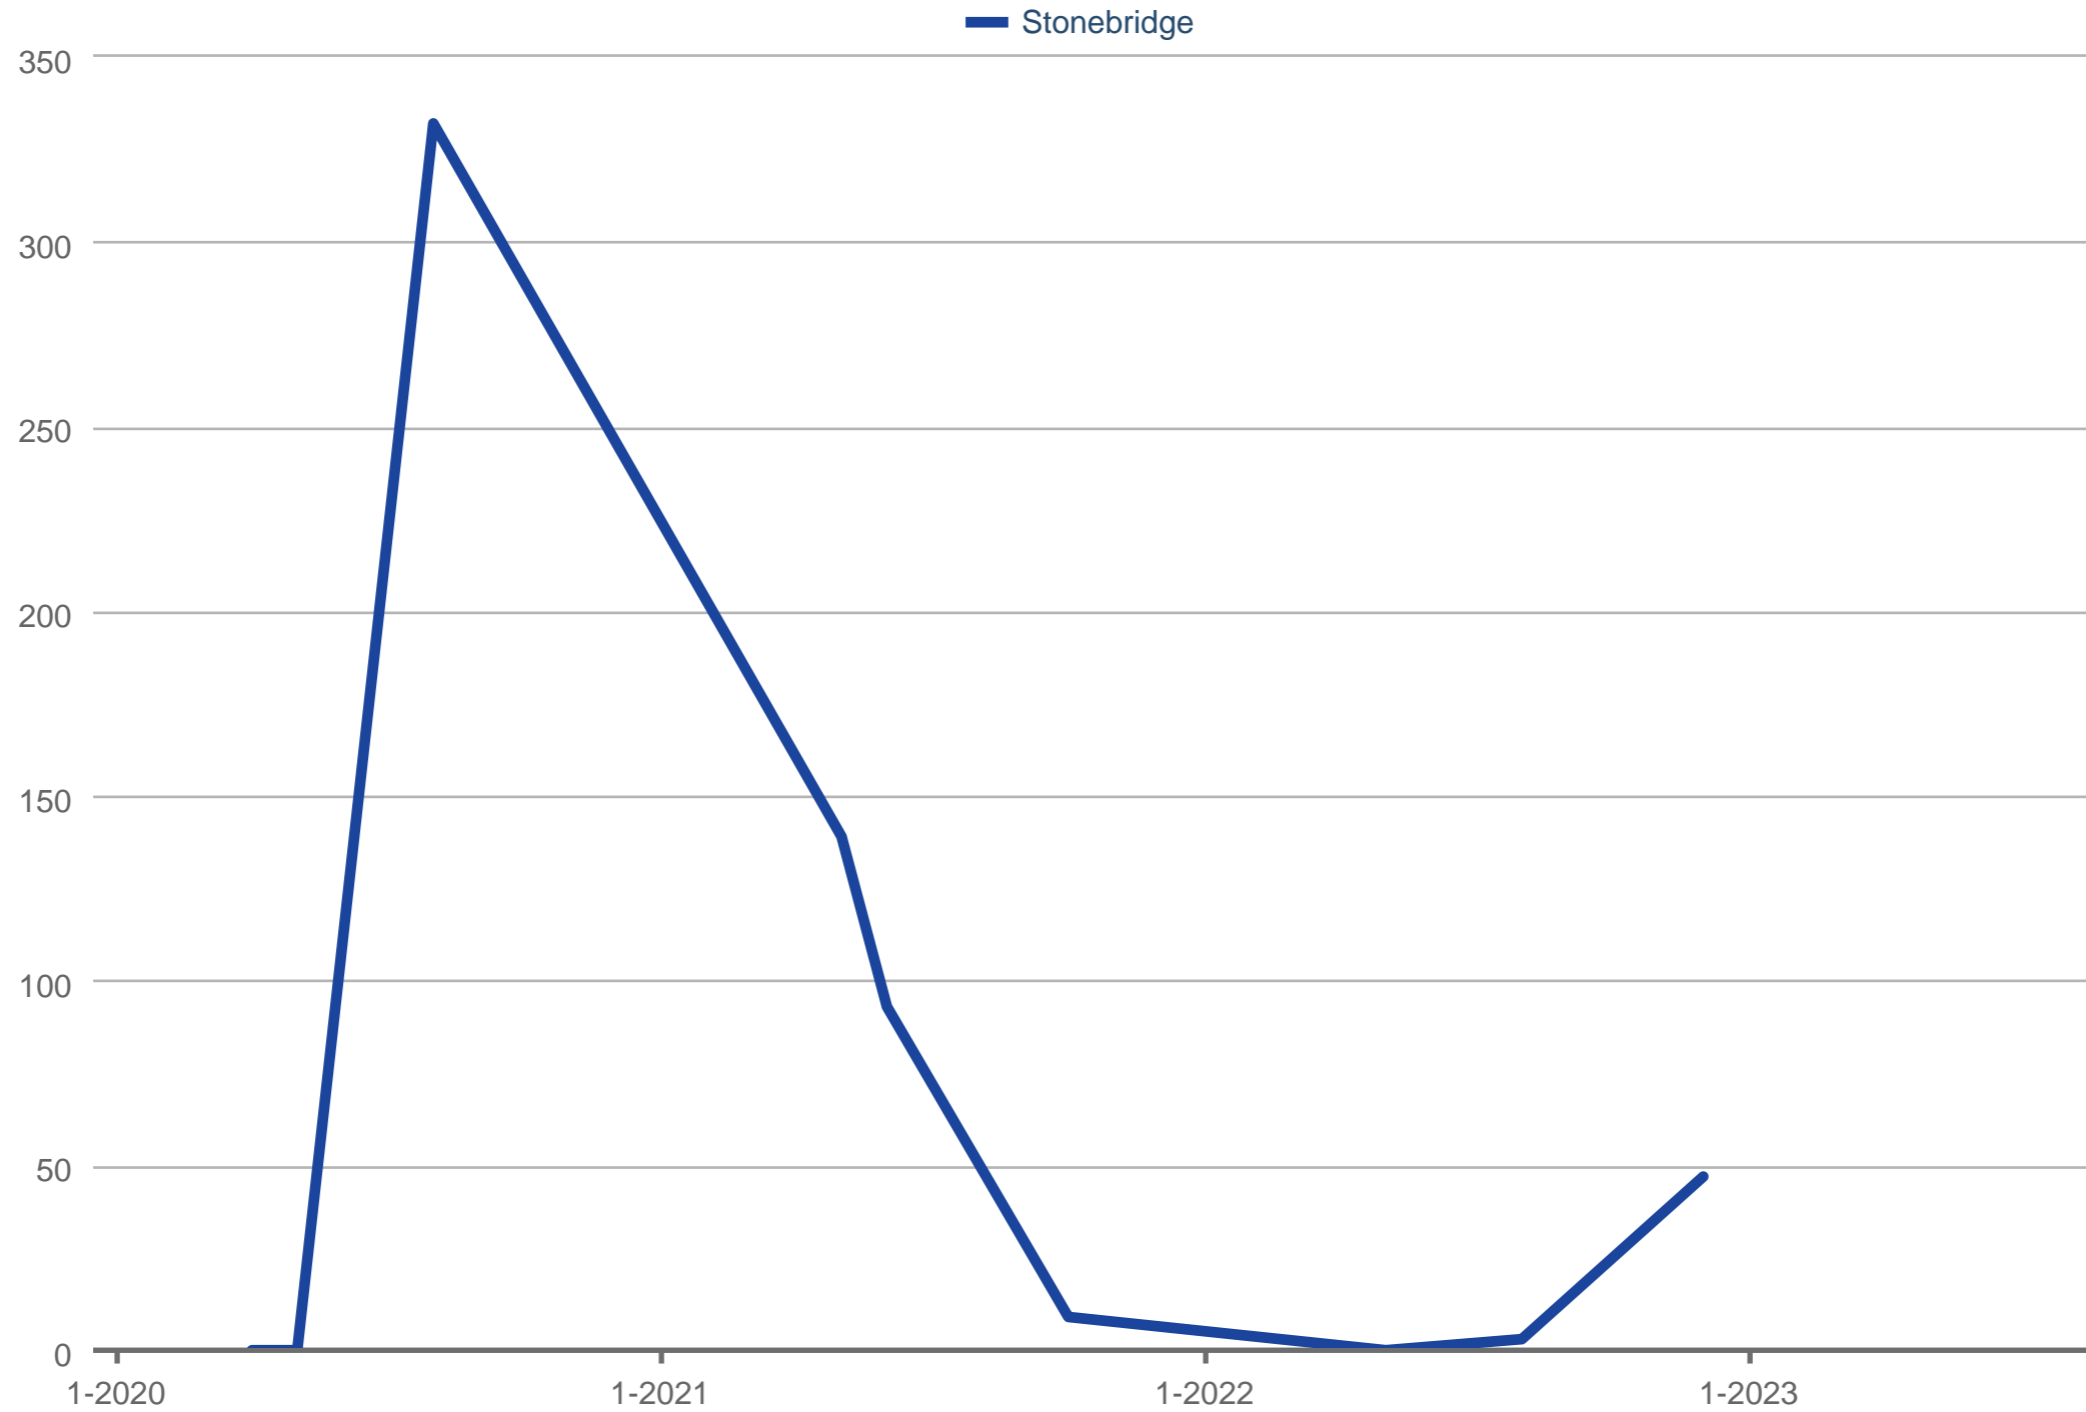

### Average Days on Market

Stonebridge

Each data point is one month of activity. Data is from September 22, 2023.