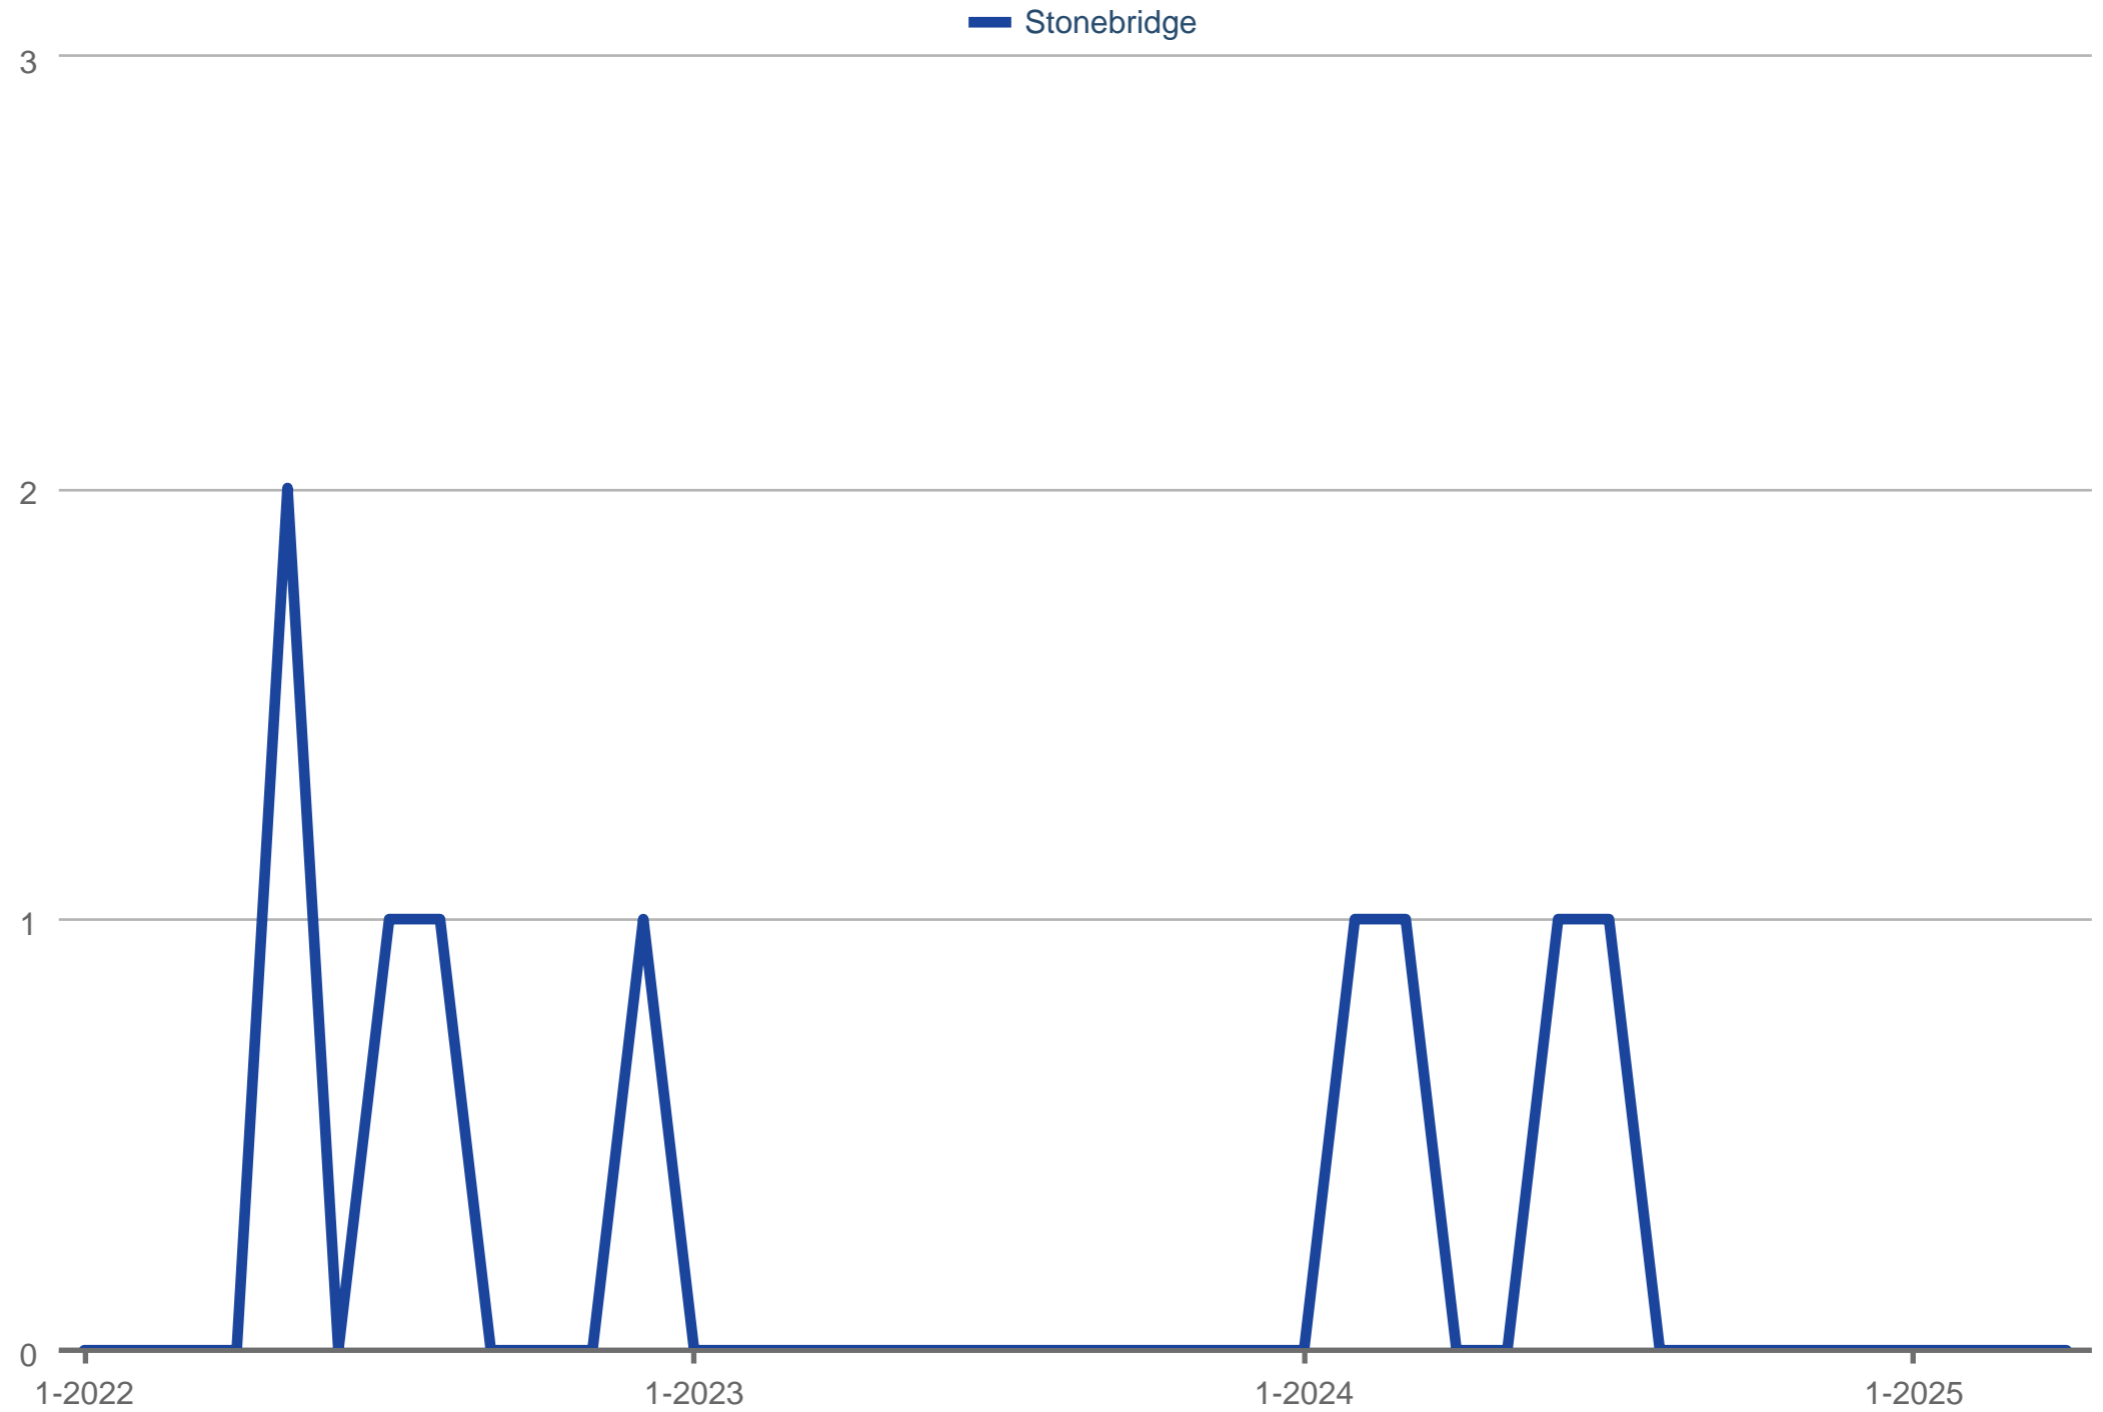

Closed Sales

Stonebridge

Each data point is one month of activity. Data is from May 17, 2025.