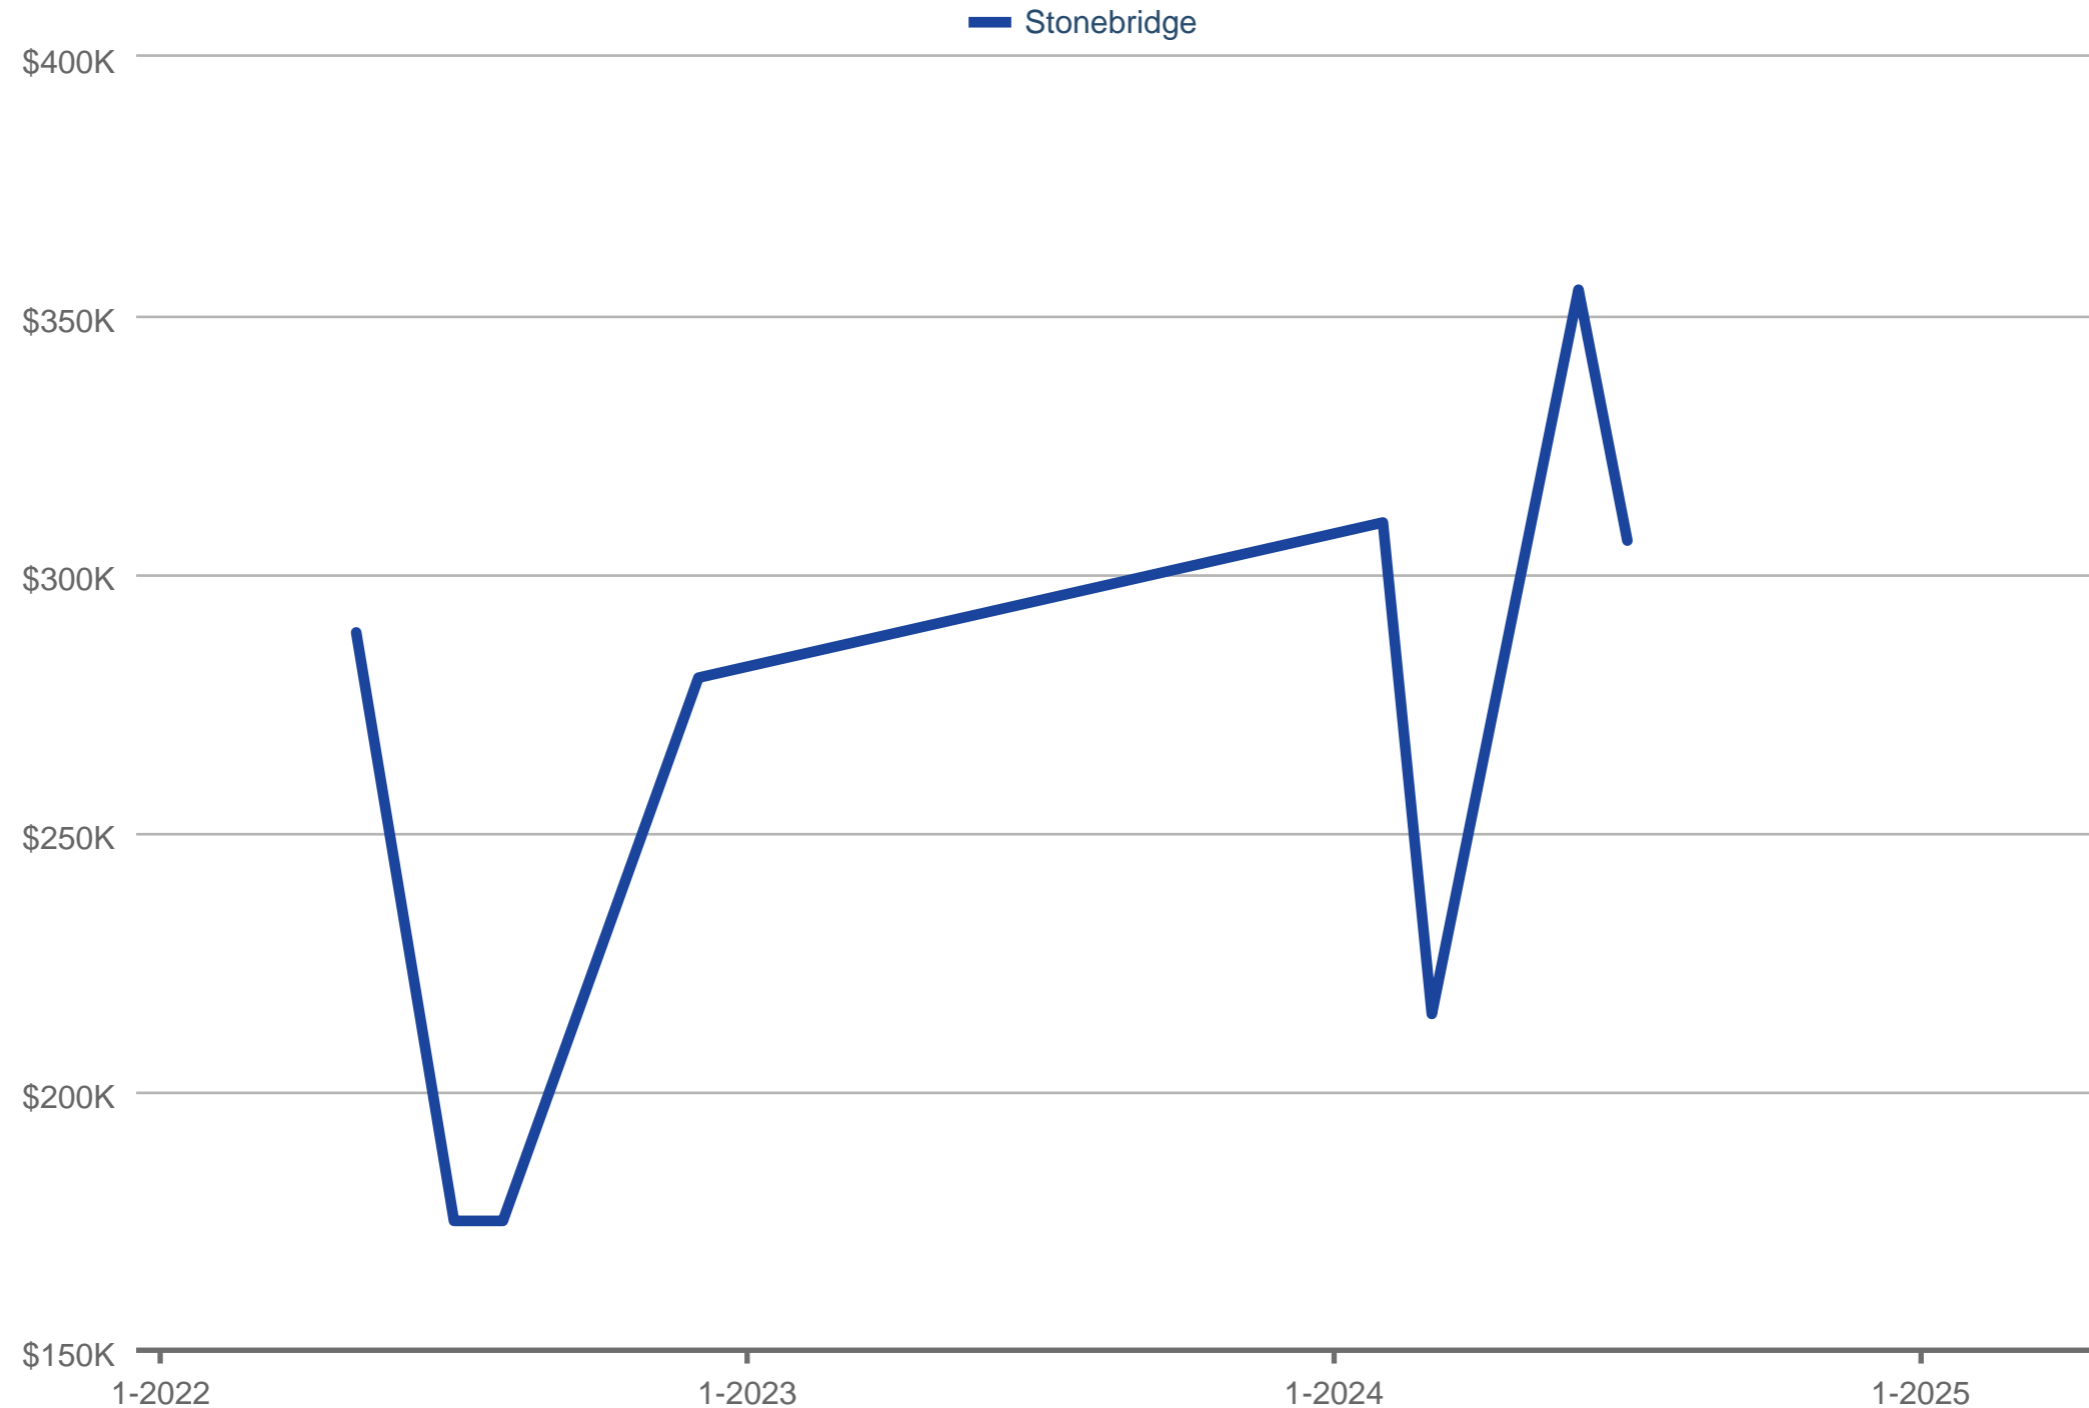

Average Sales Price

Each data point is one month of activity. Data is from May 17, 2025.