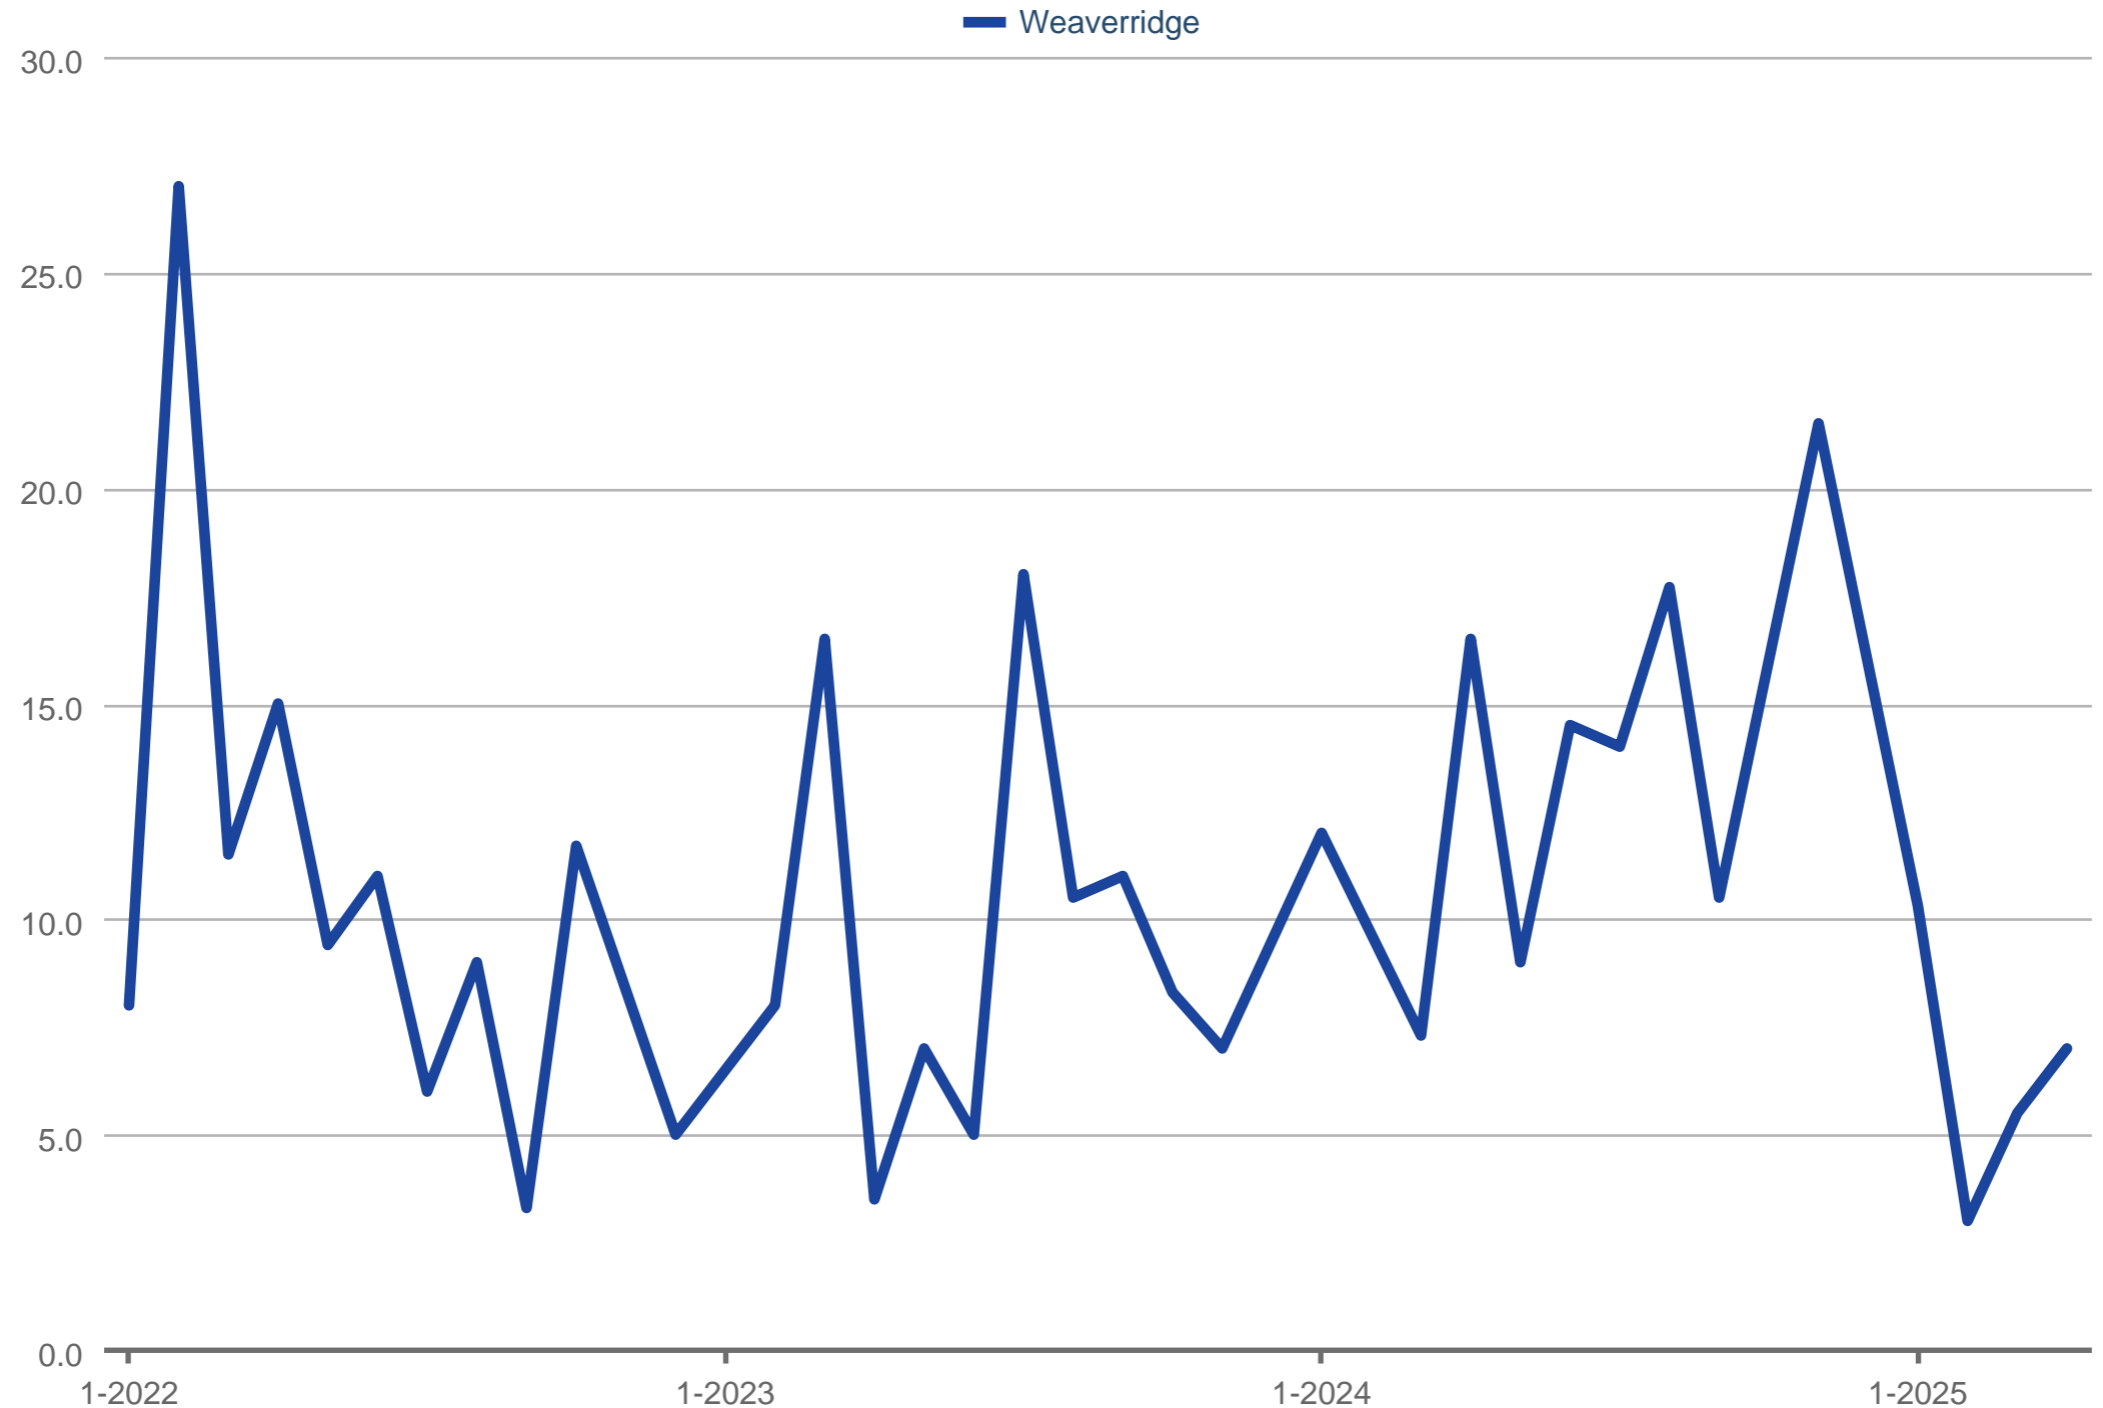

Average Showings to Pending

Each data point is one month of activity. Data is from May 17, 2025.