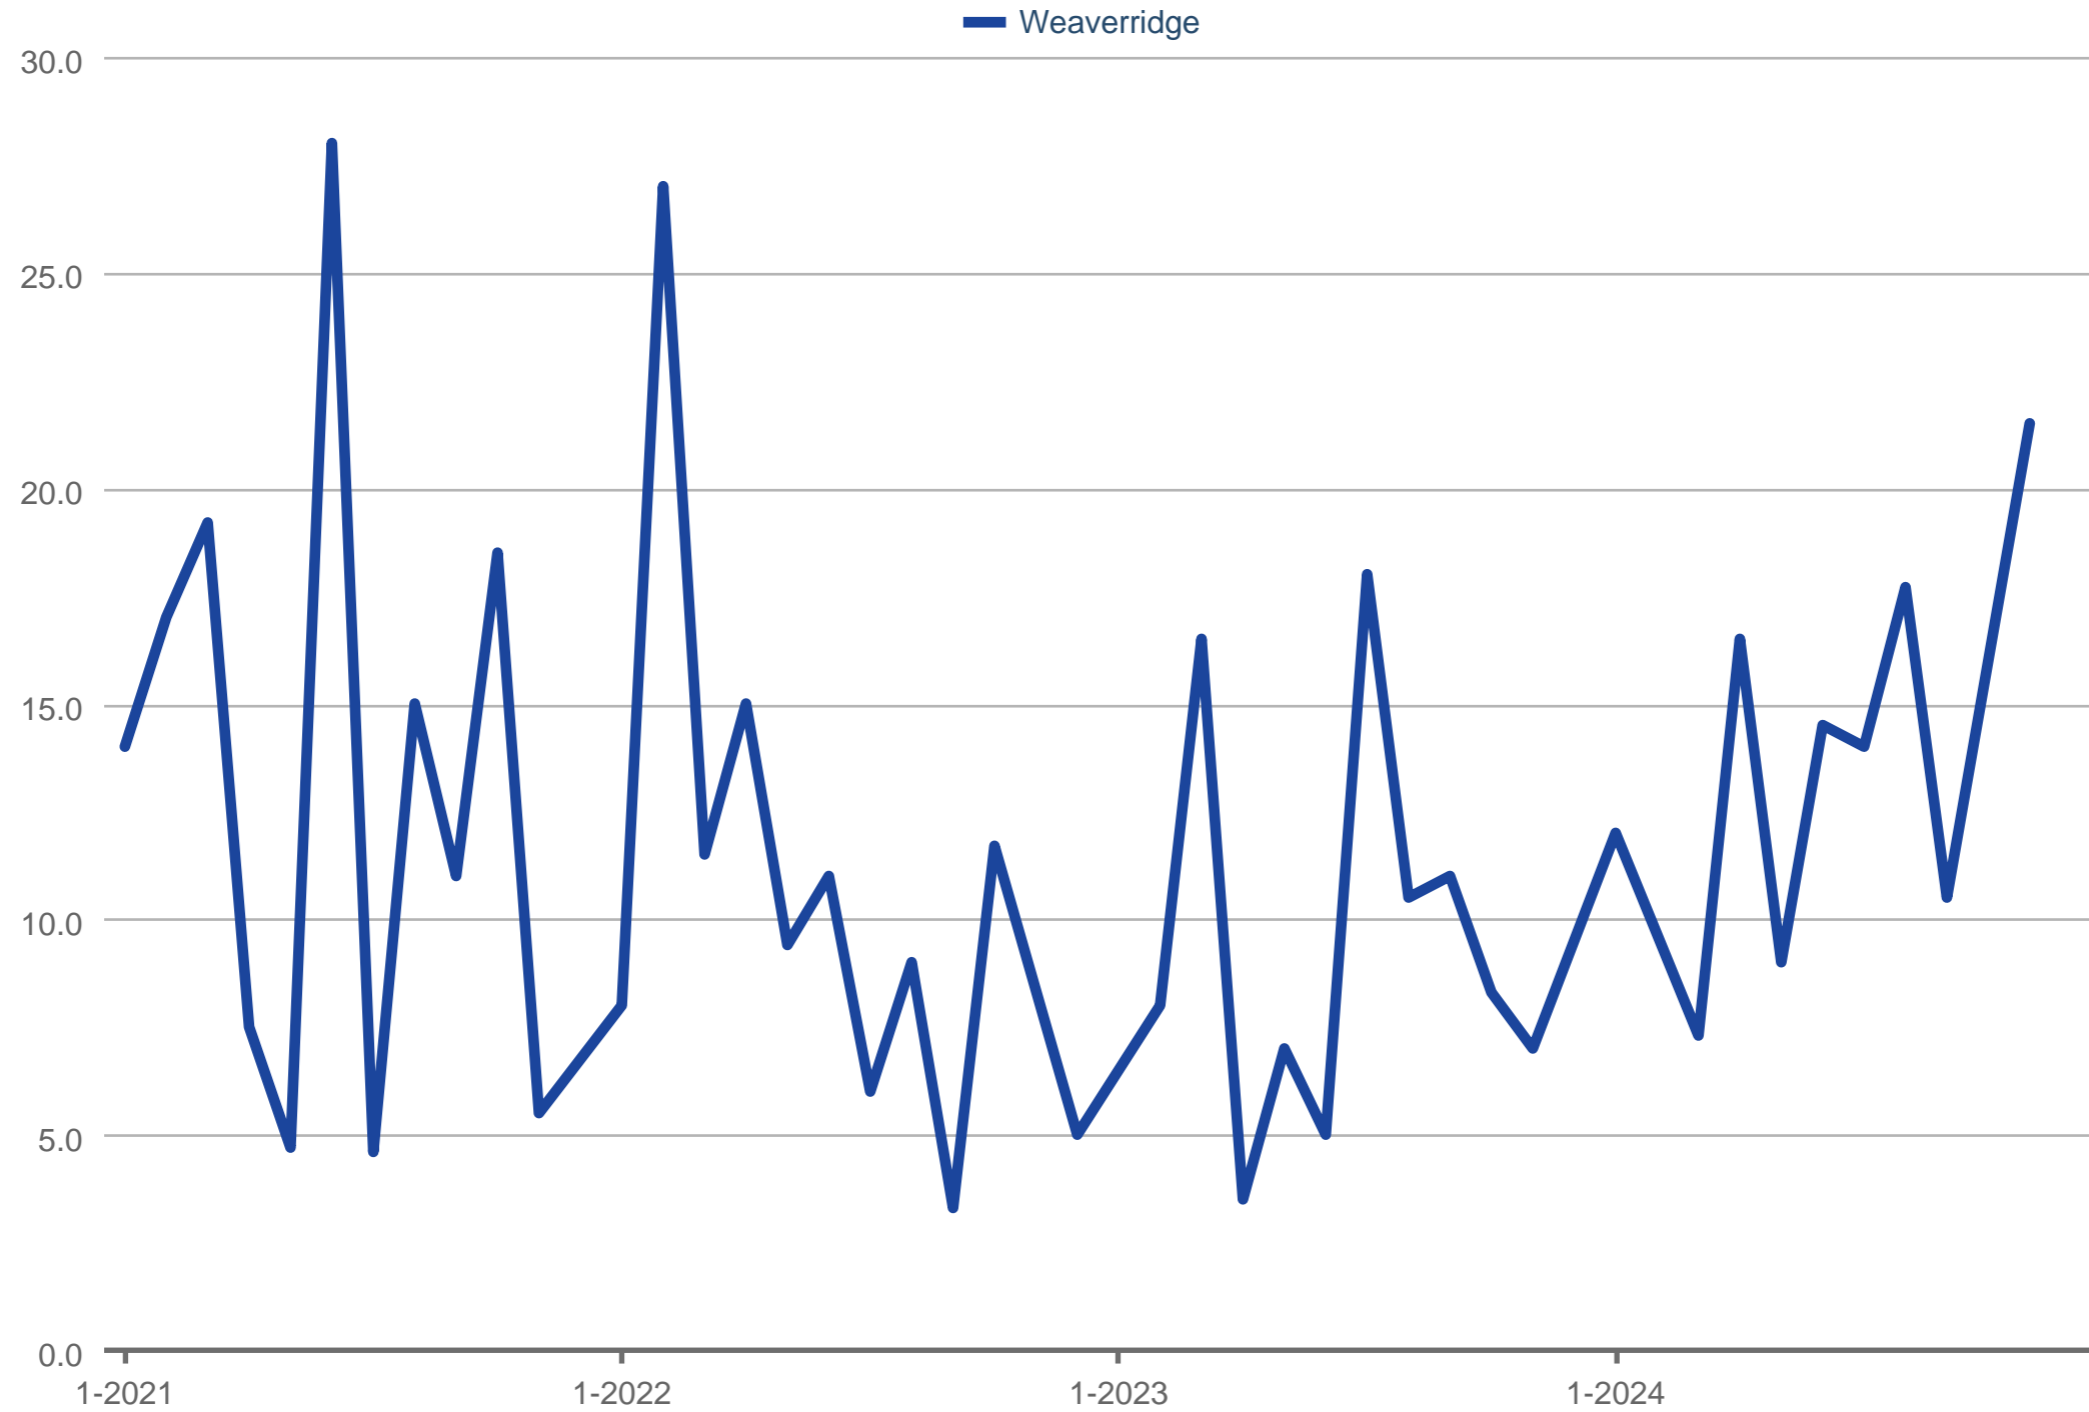

Average Showings to Pending

Weaverridge

Each data point is one month of activity. Data is from January 24, 2025.