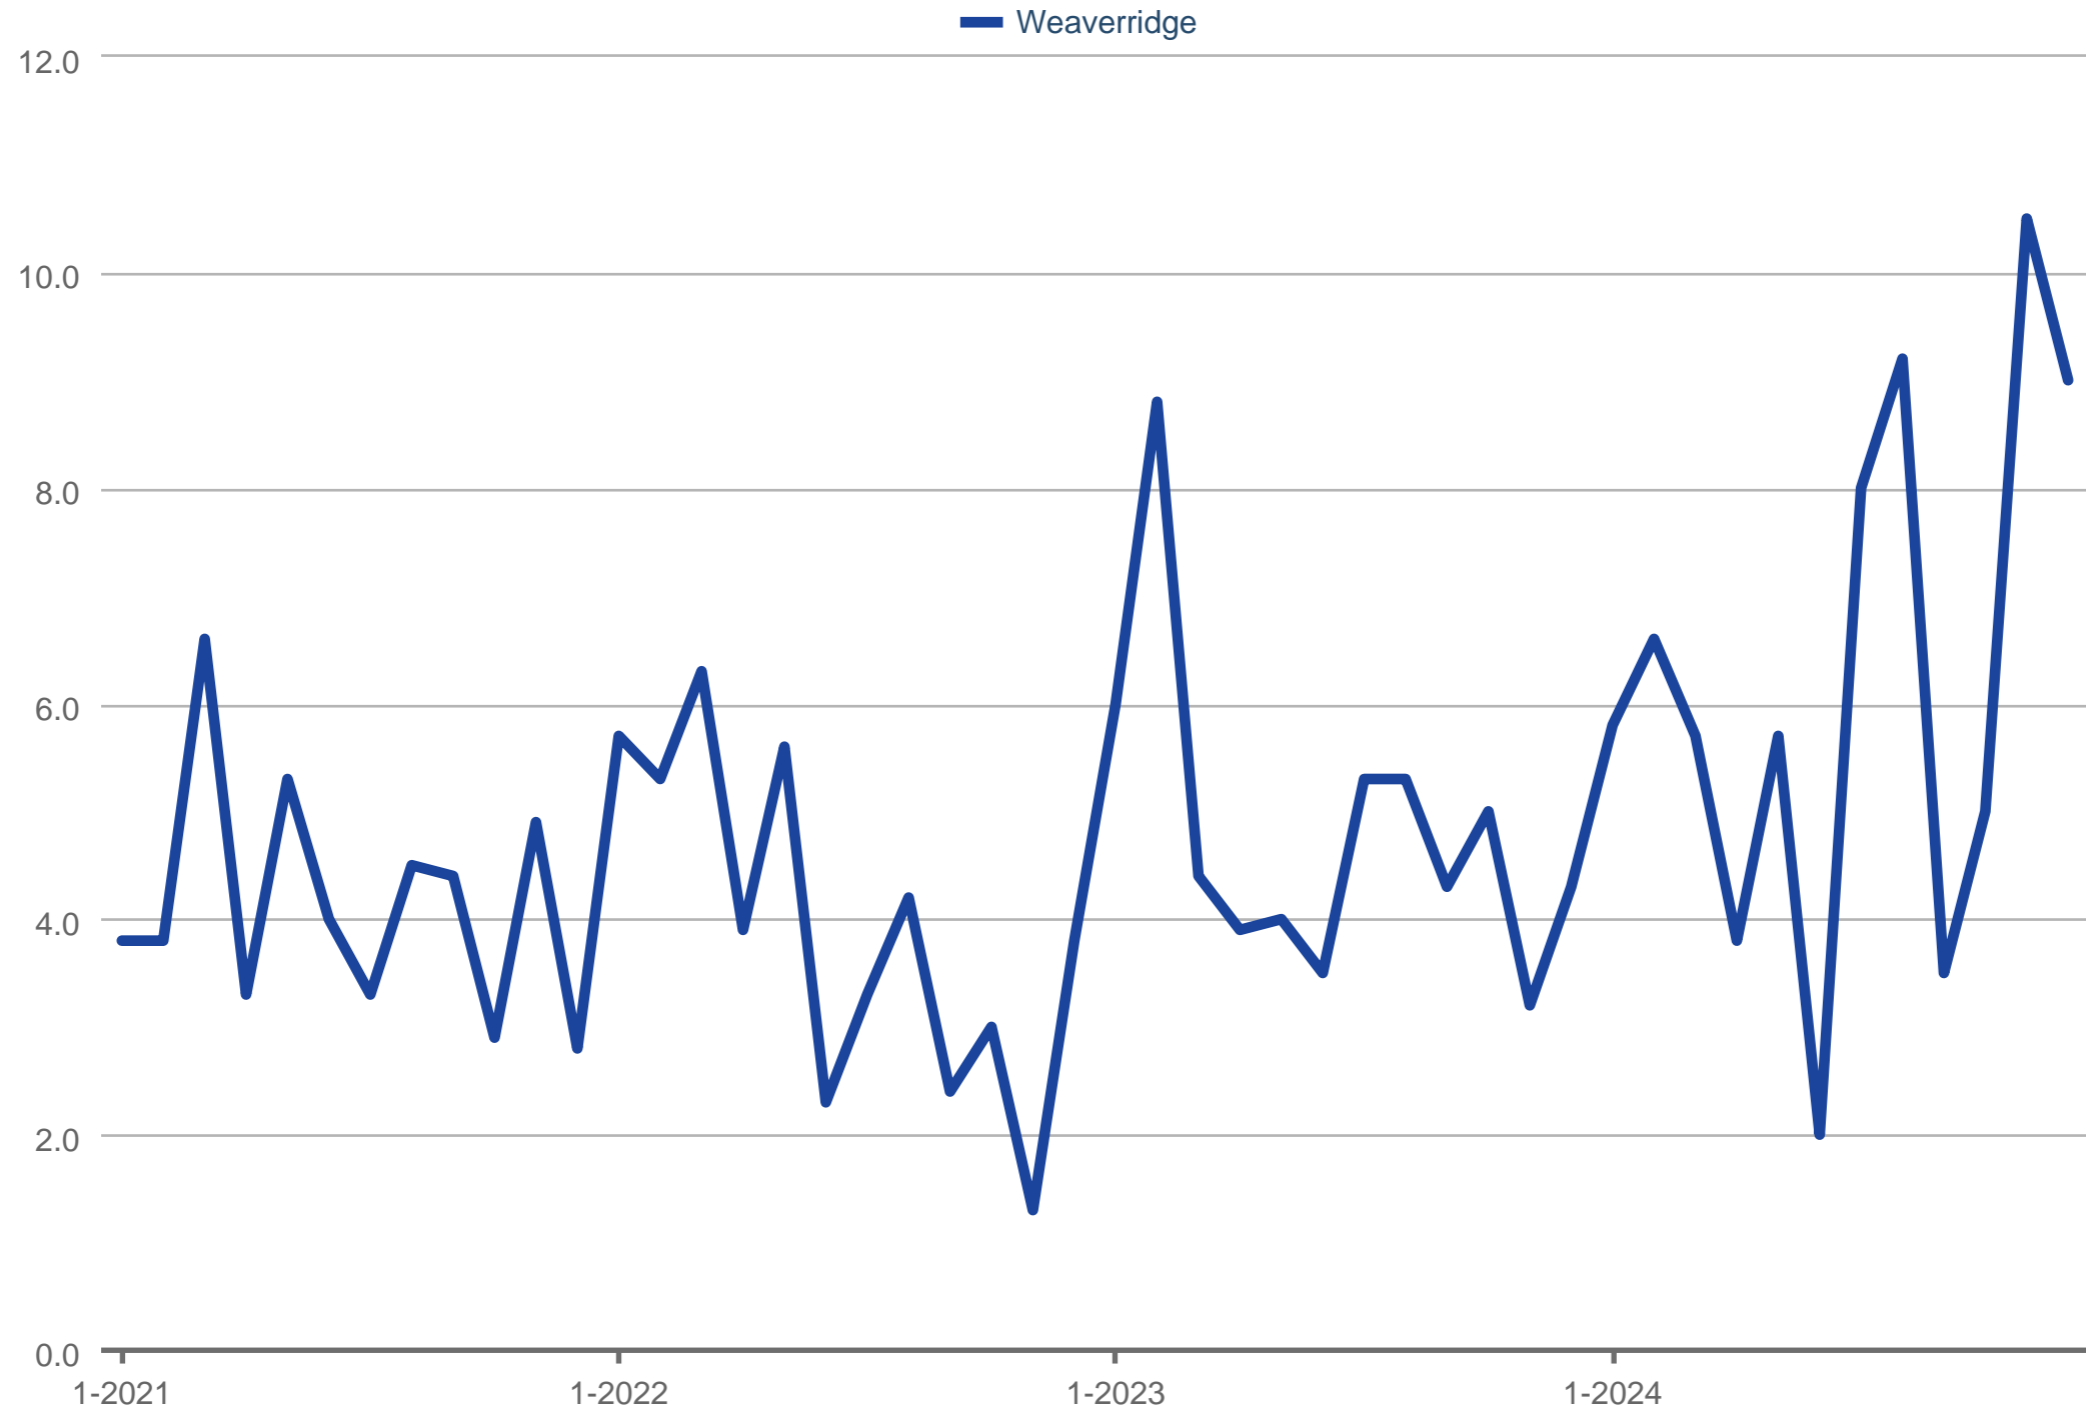

Showings Per Listing

Weaverridge

Each data point is one month of activity. Data is from January 24, 2025.