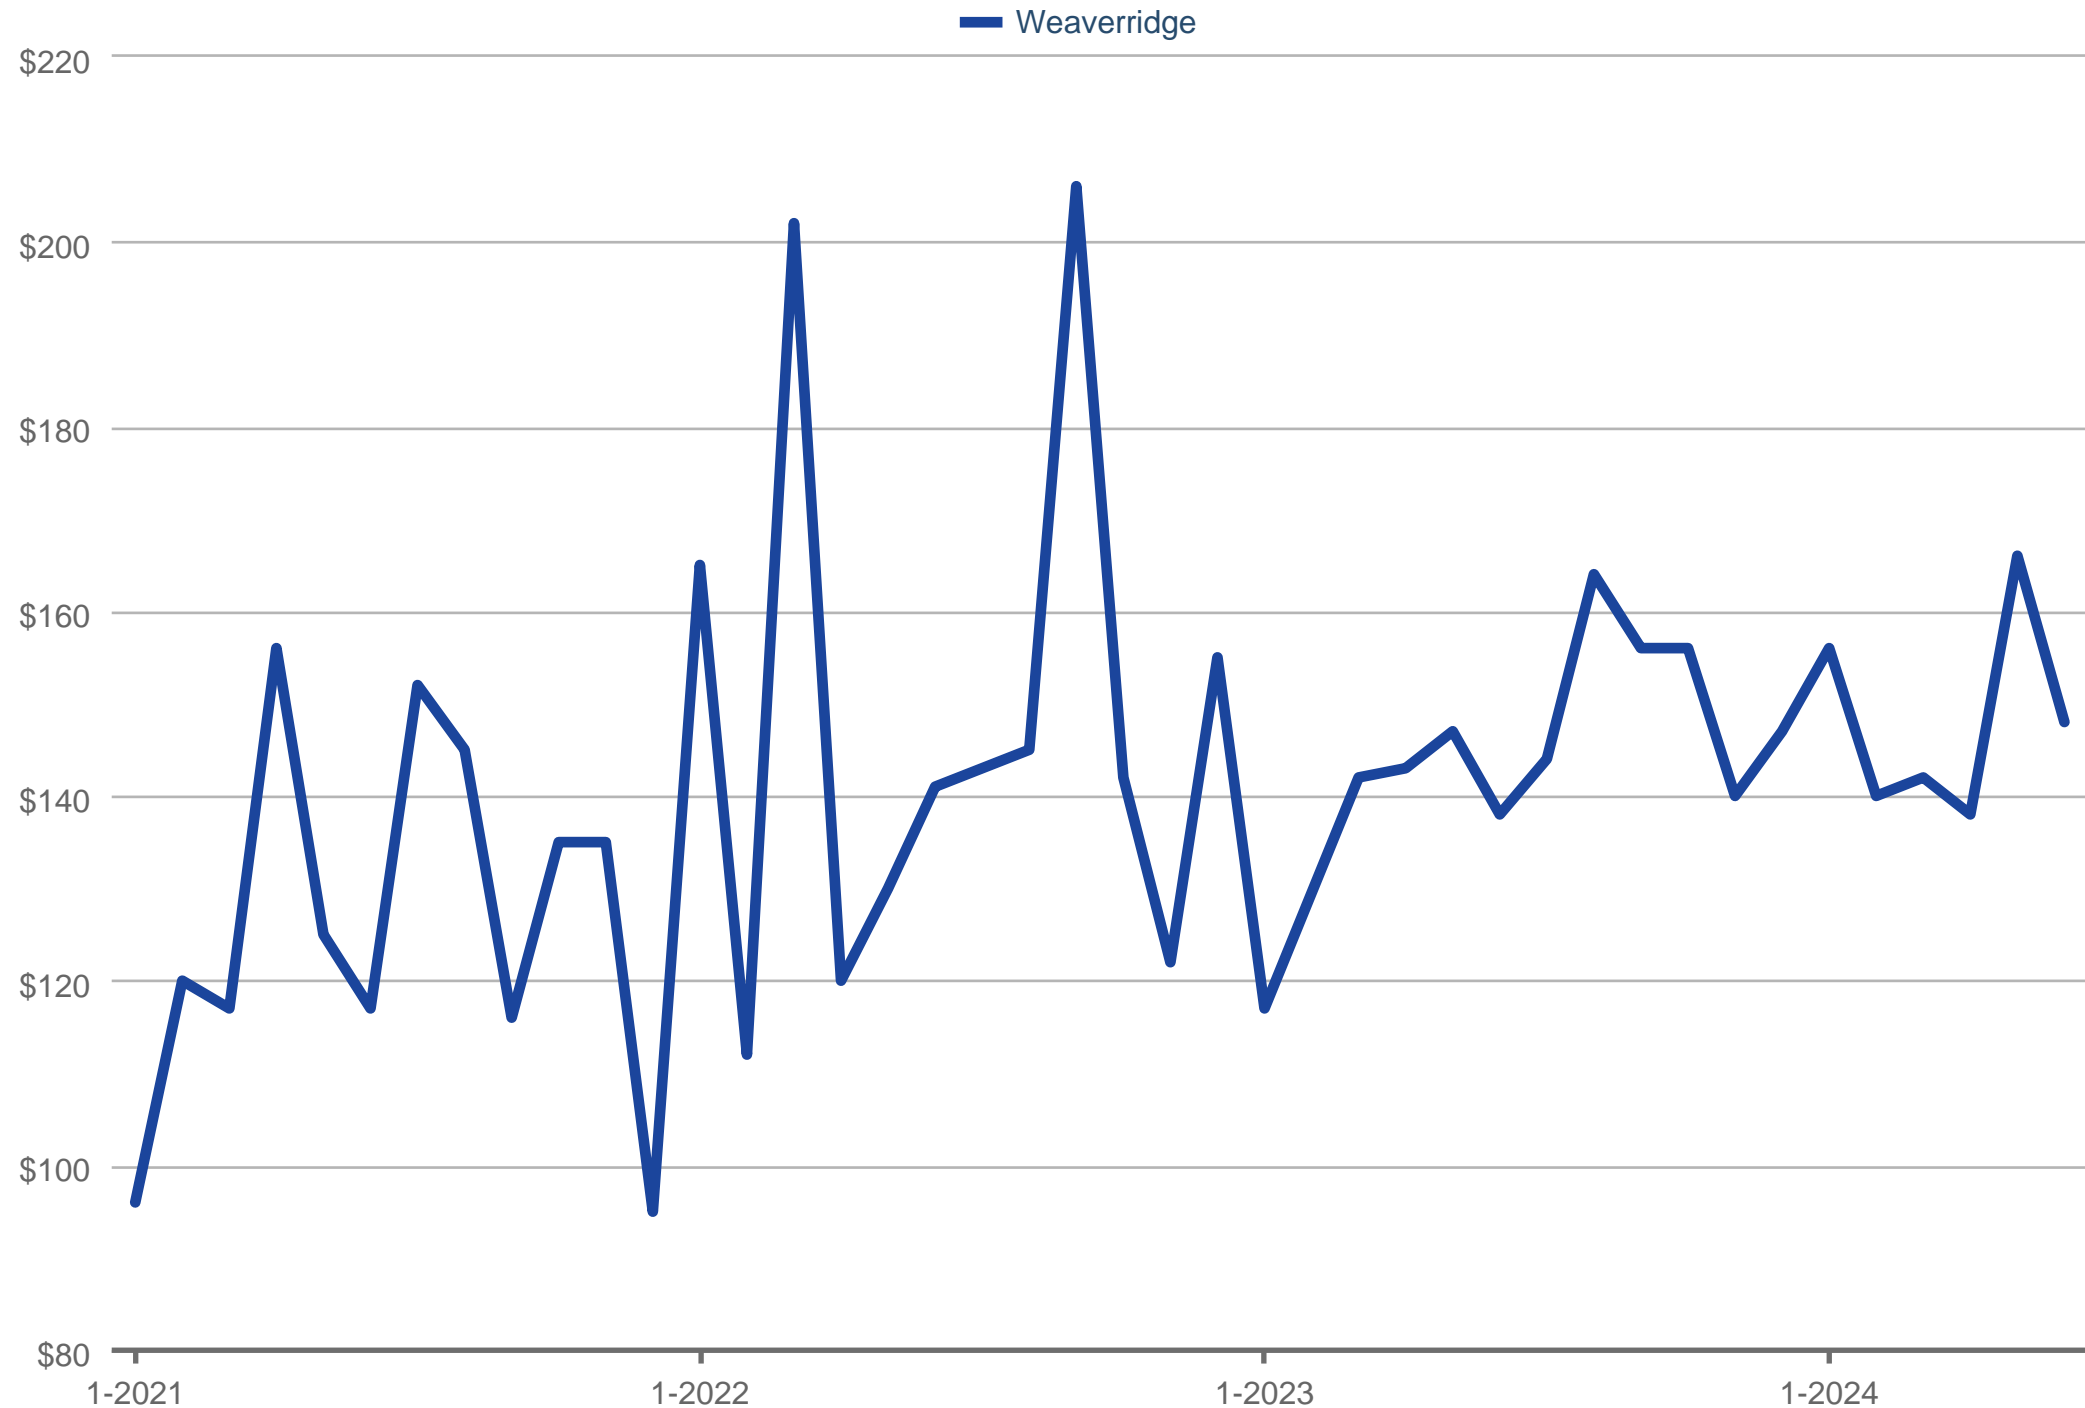

### Average Price Per Square Foot

Weaverridge

Each data point is one month of activity. Data is from July 27, 2024.