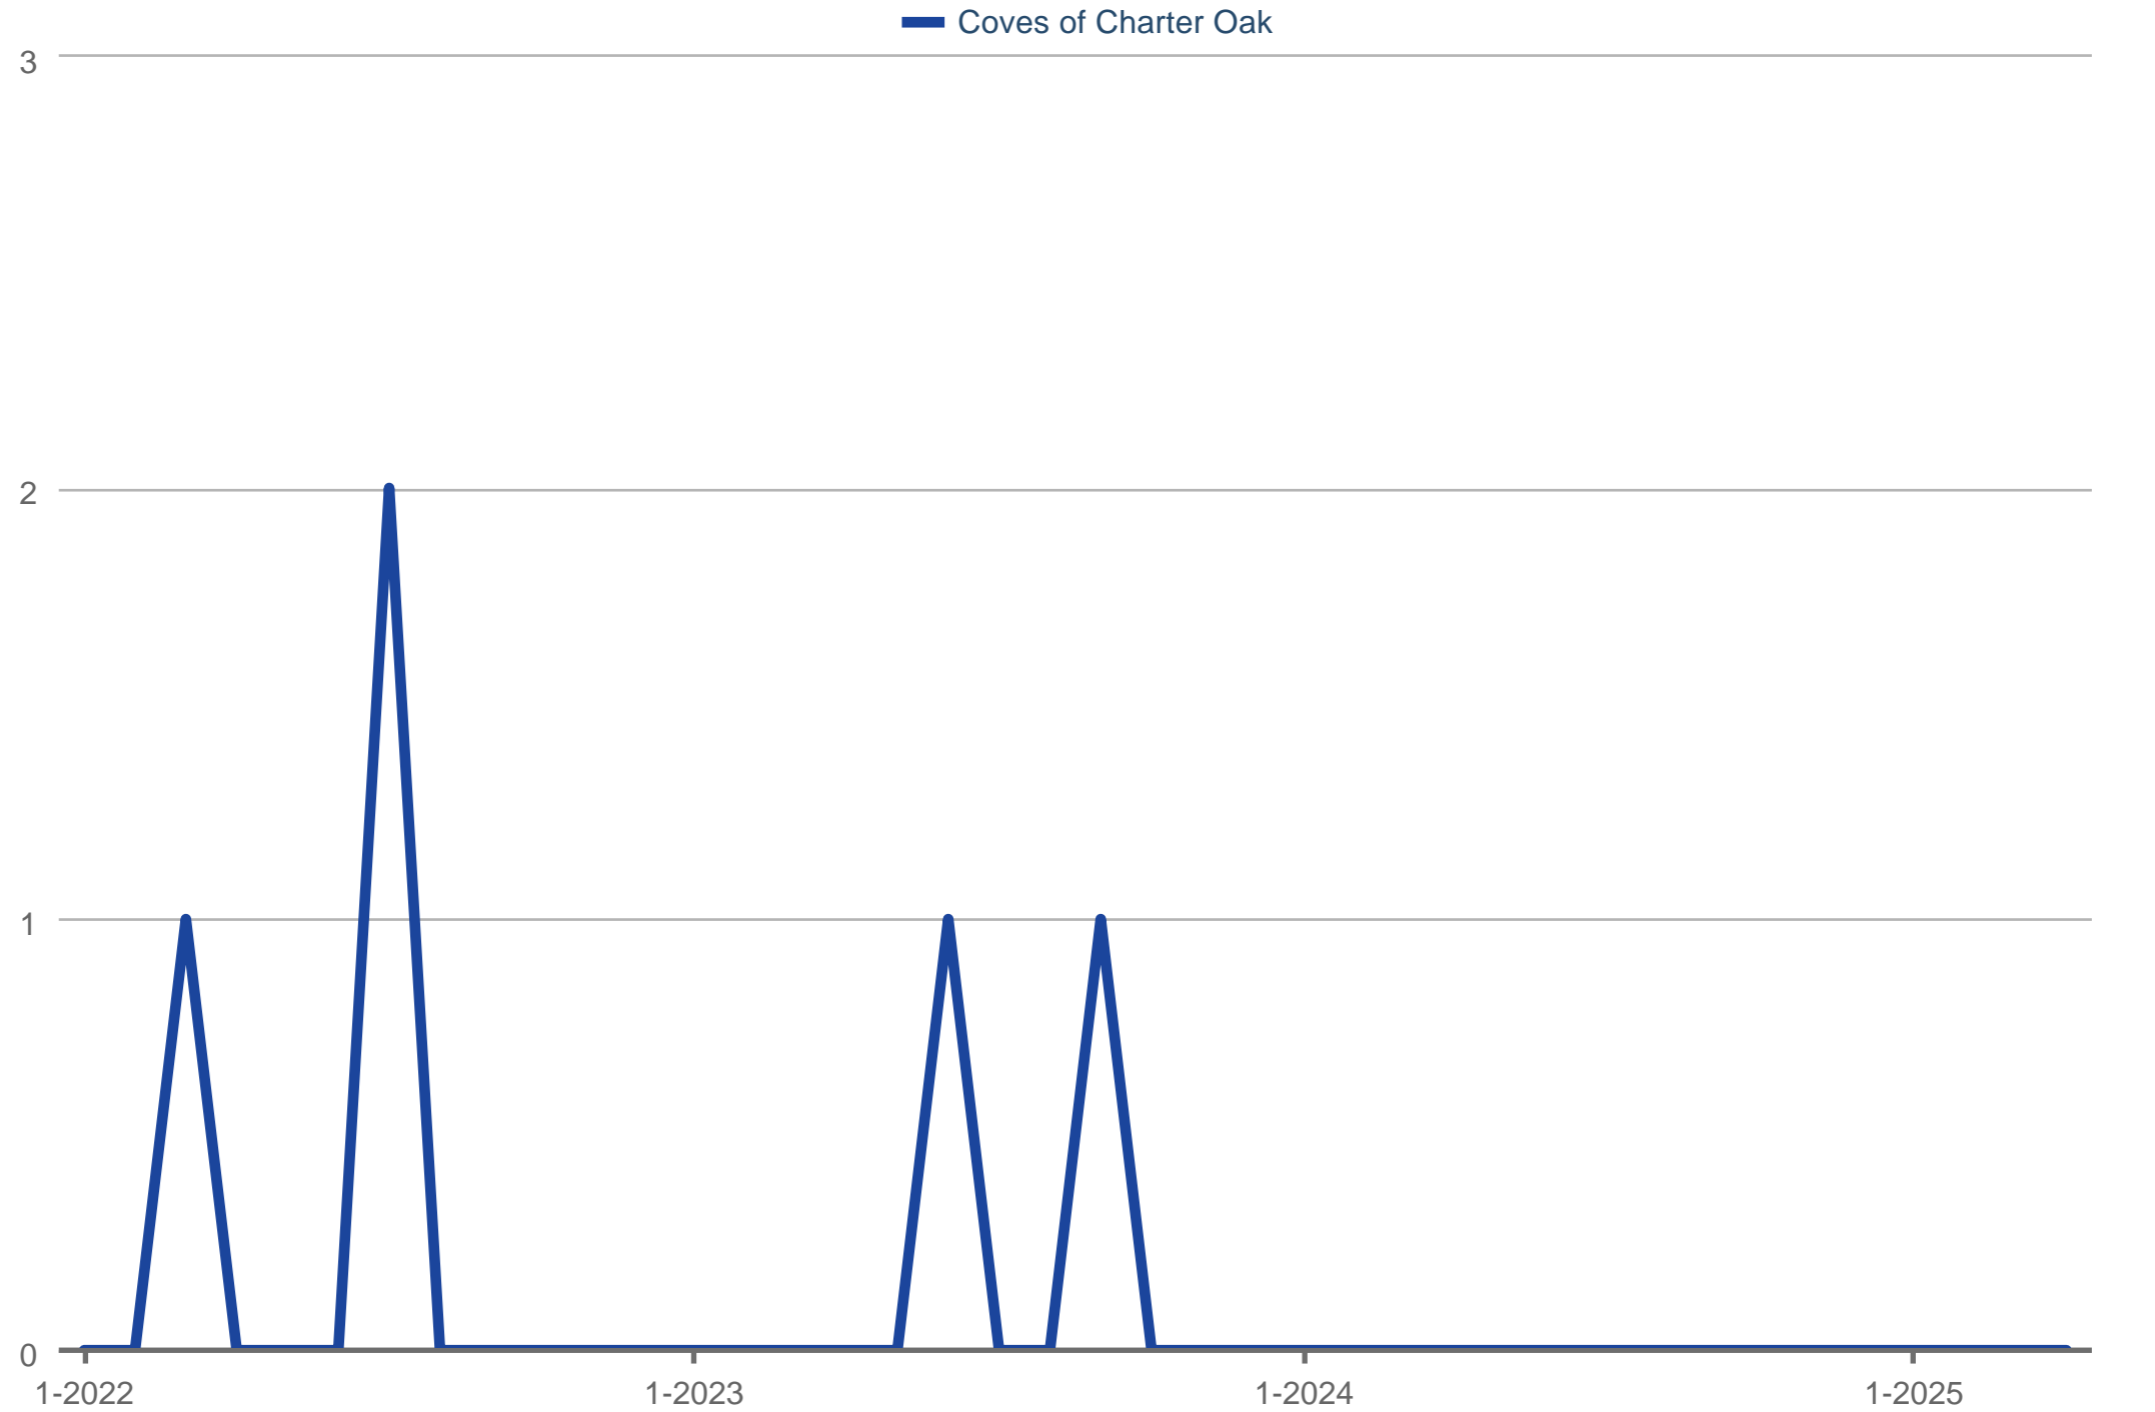

Closed Sales

Coves of Charter Oak

Each data point is one month of activity. Data is from May 17, 2025.