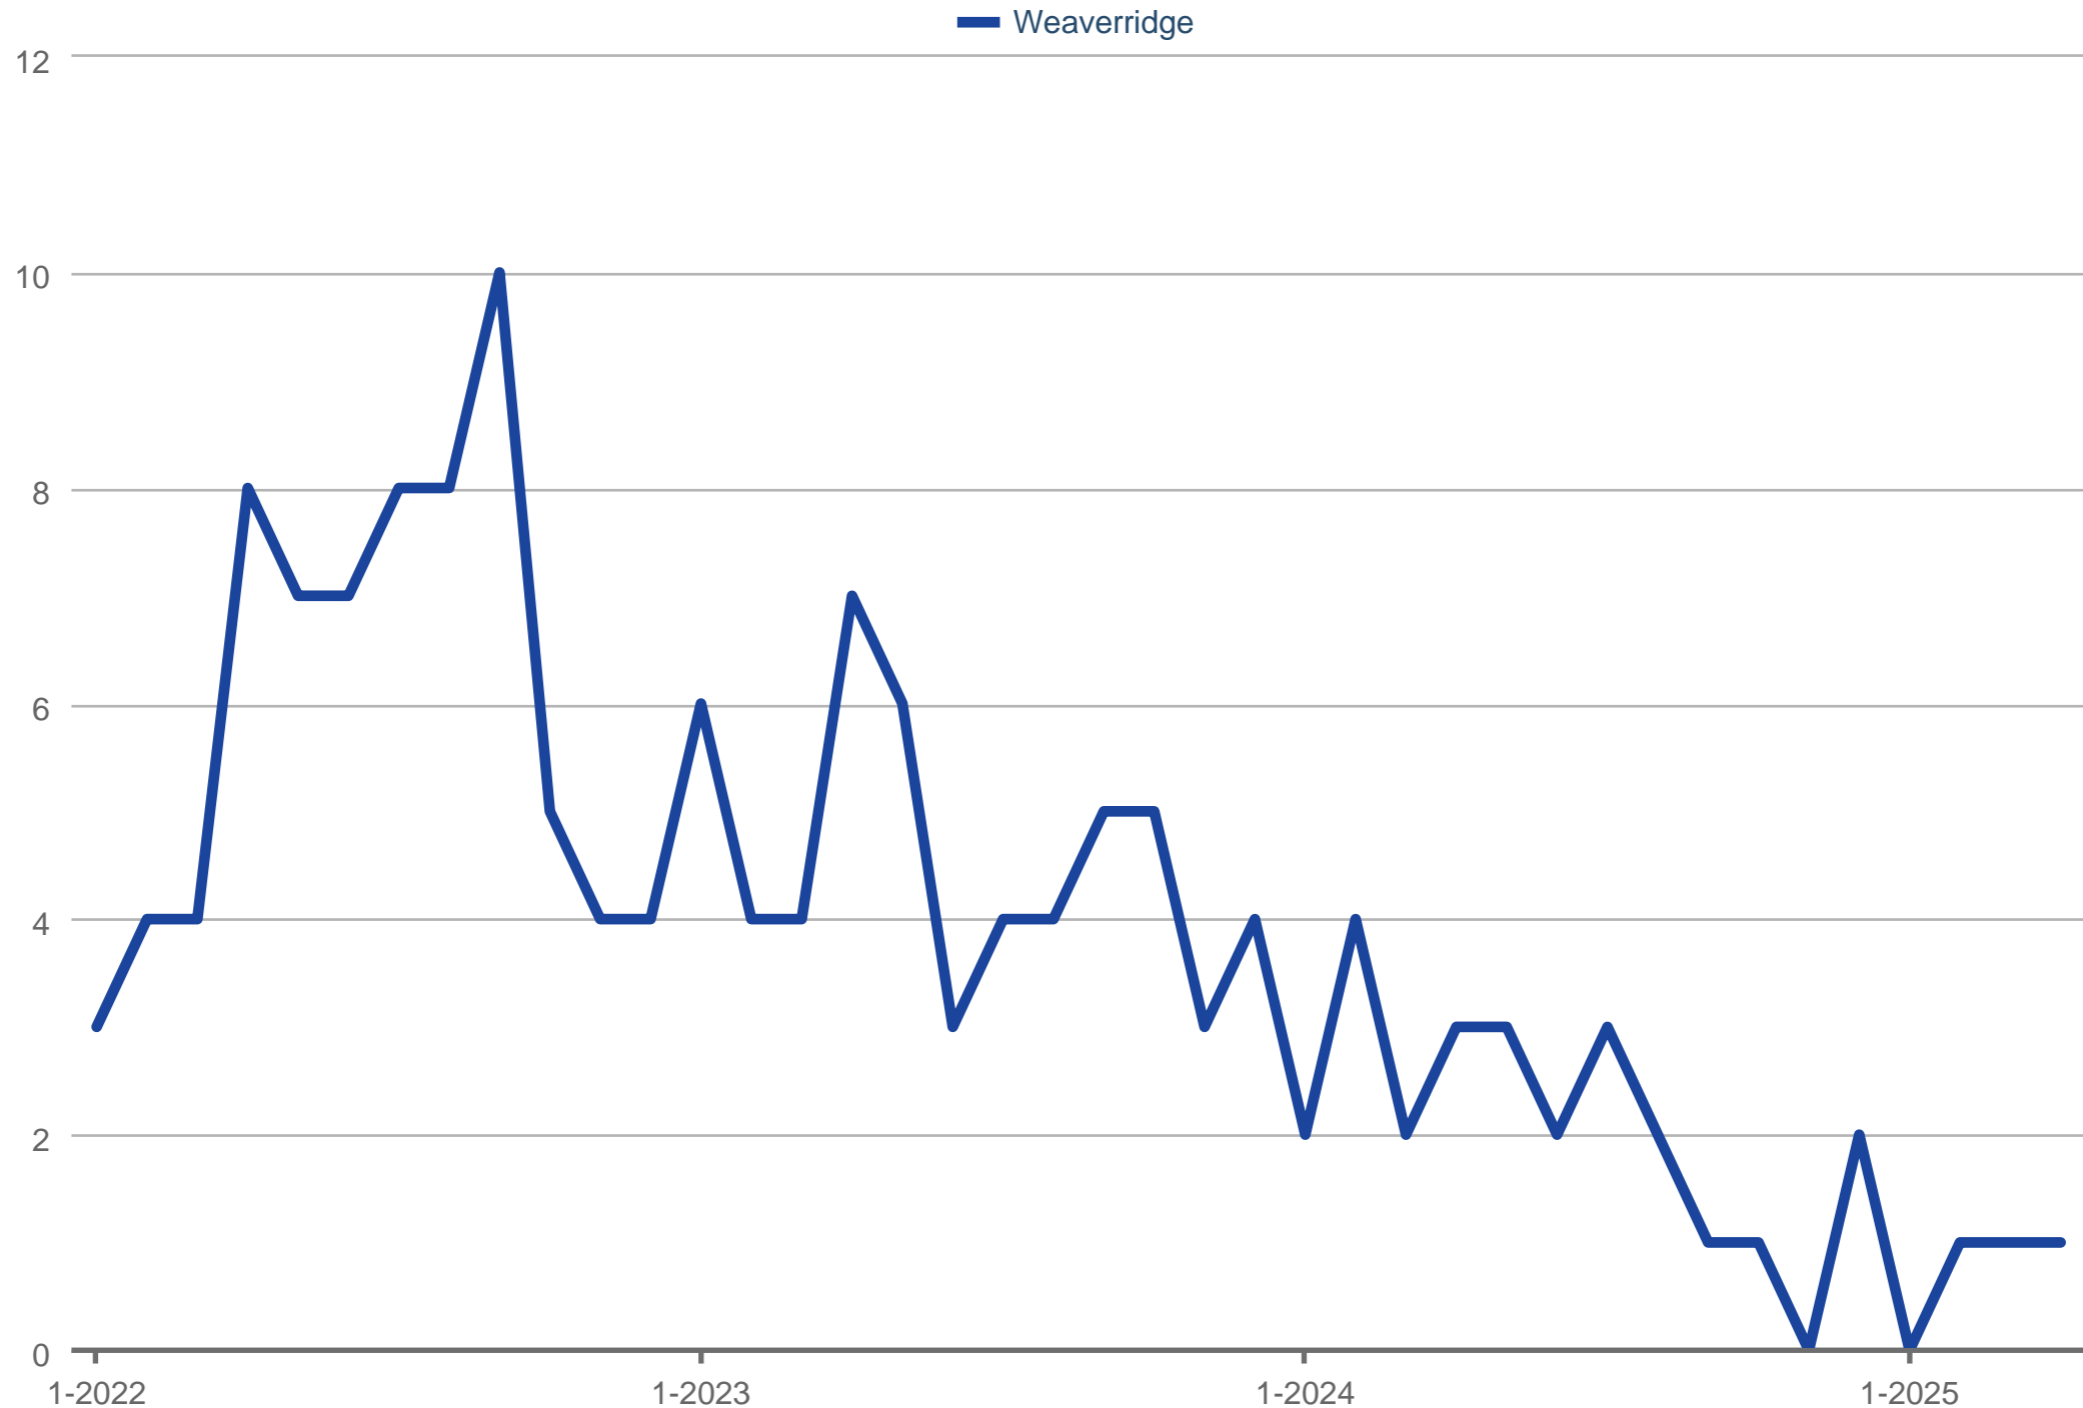

Homes for Sale

Weaverridge

Each data point is one month of activity. Data is from May 17, 2025.