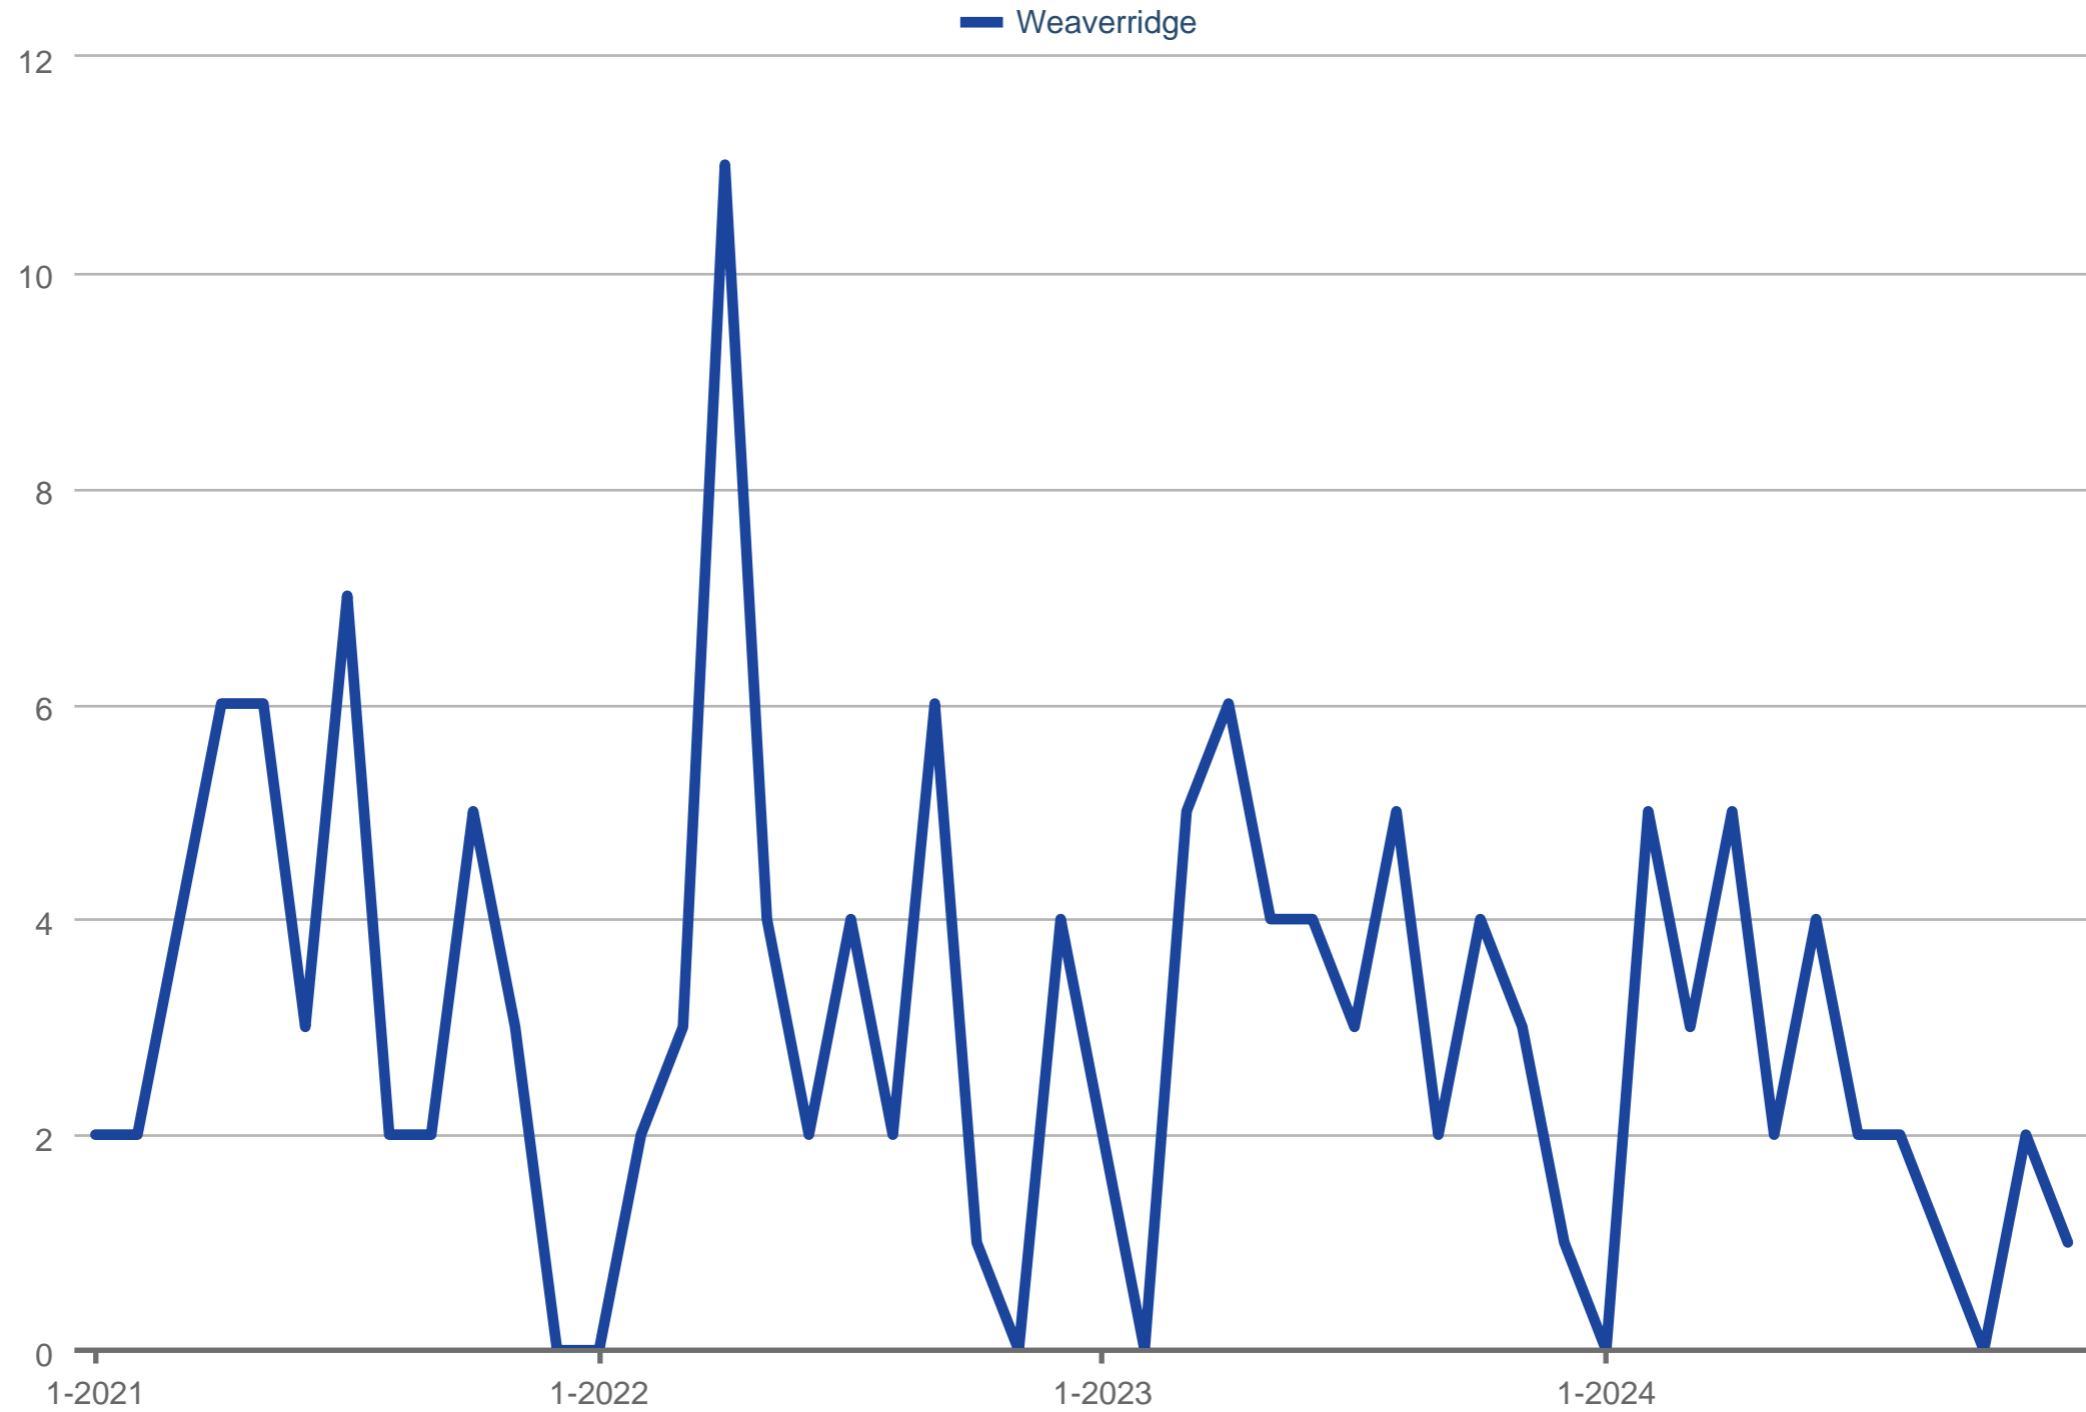

New Listings

Weaverridge

Each data point is one month of activity. Data is from January 24, 2025.