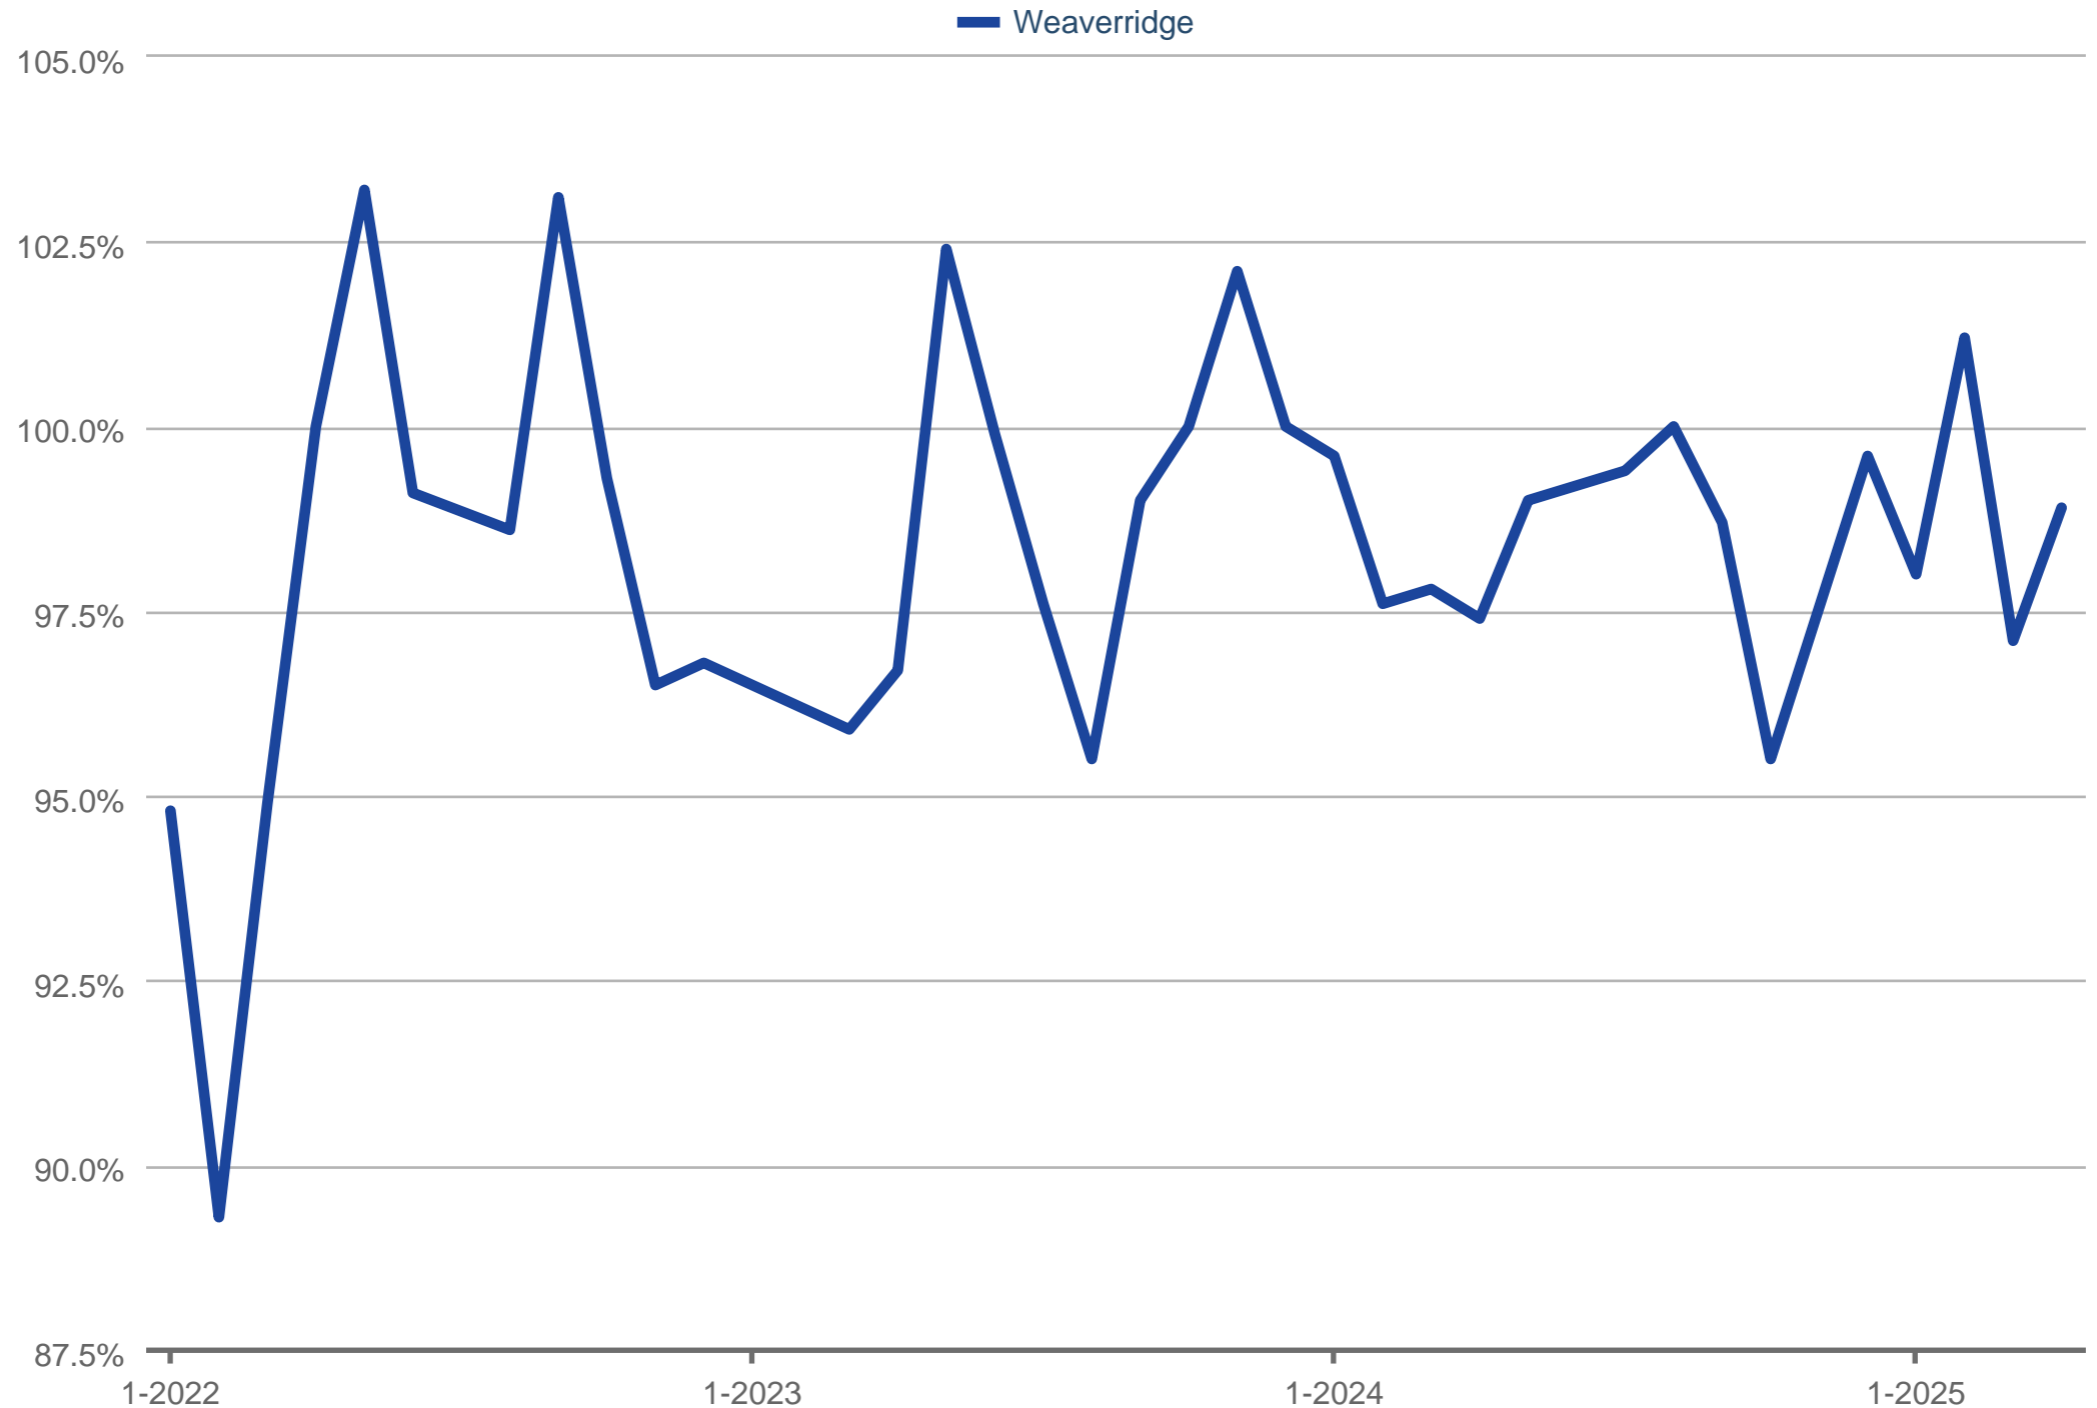

Average Percent of Last List Price

Each data point is one month of activity. Data is from May 17, 2025.