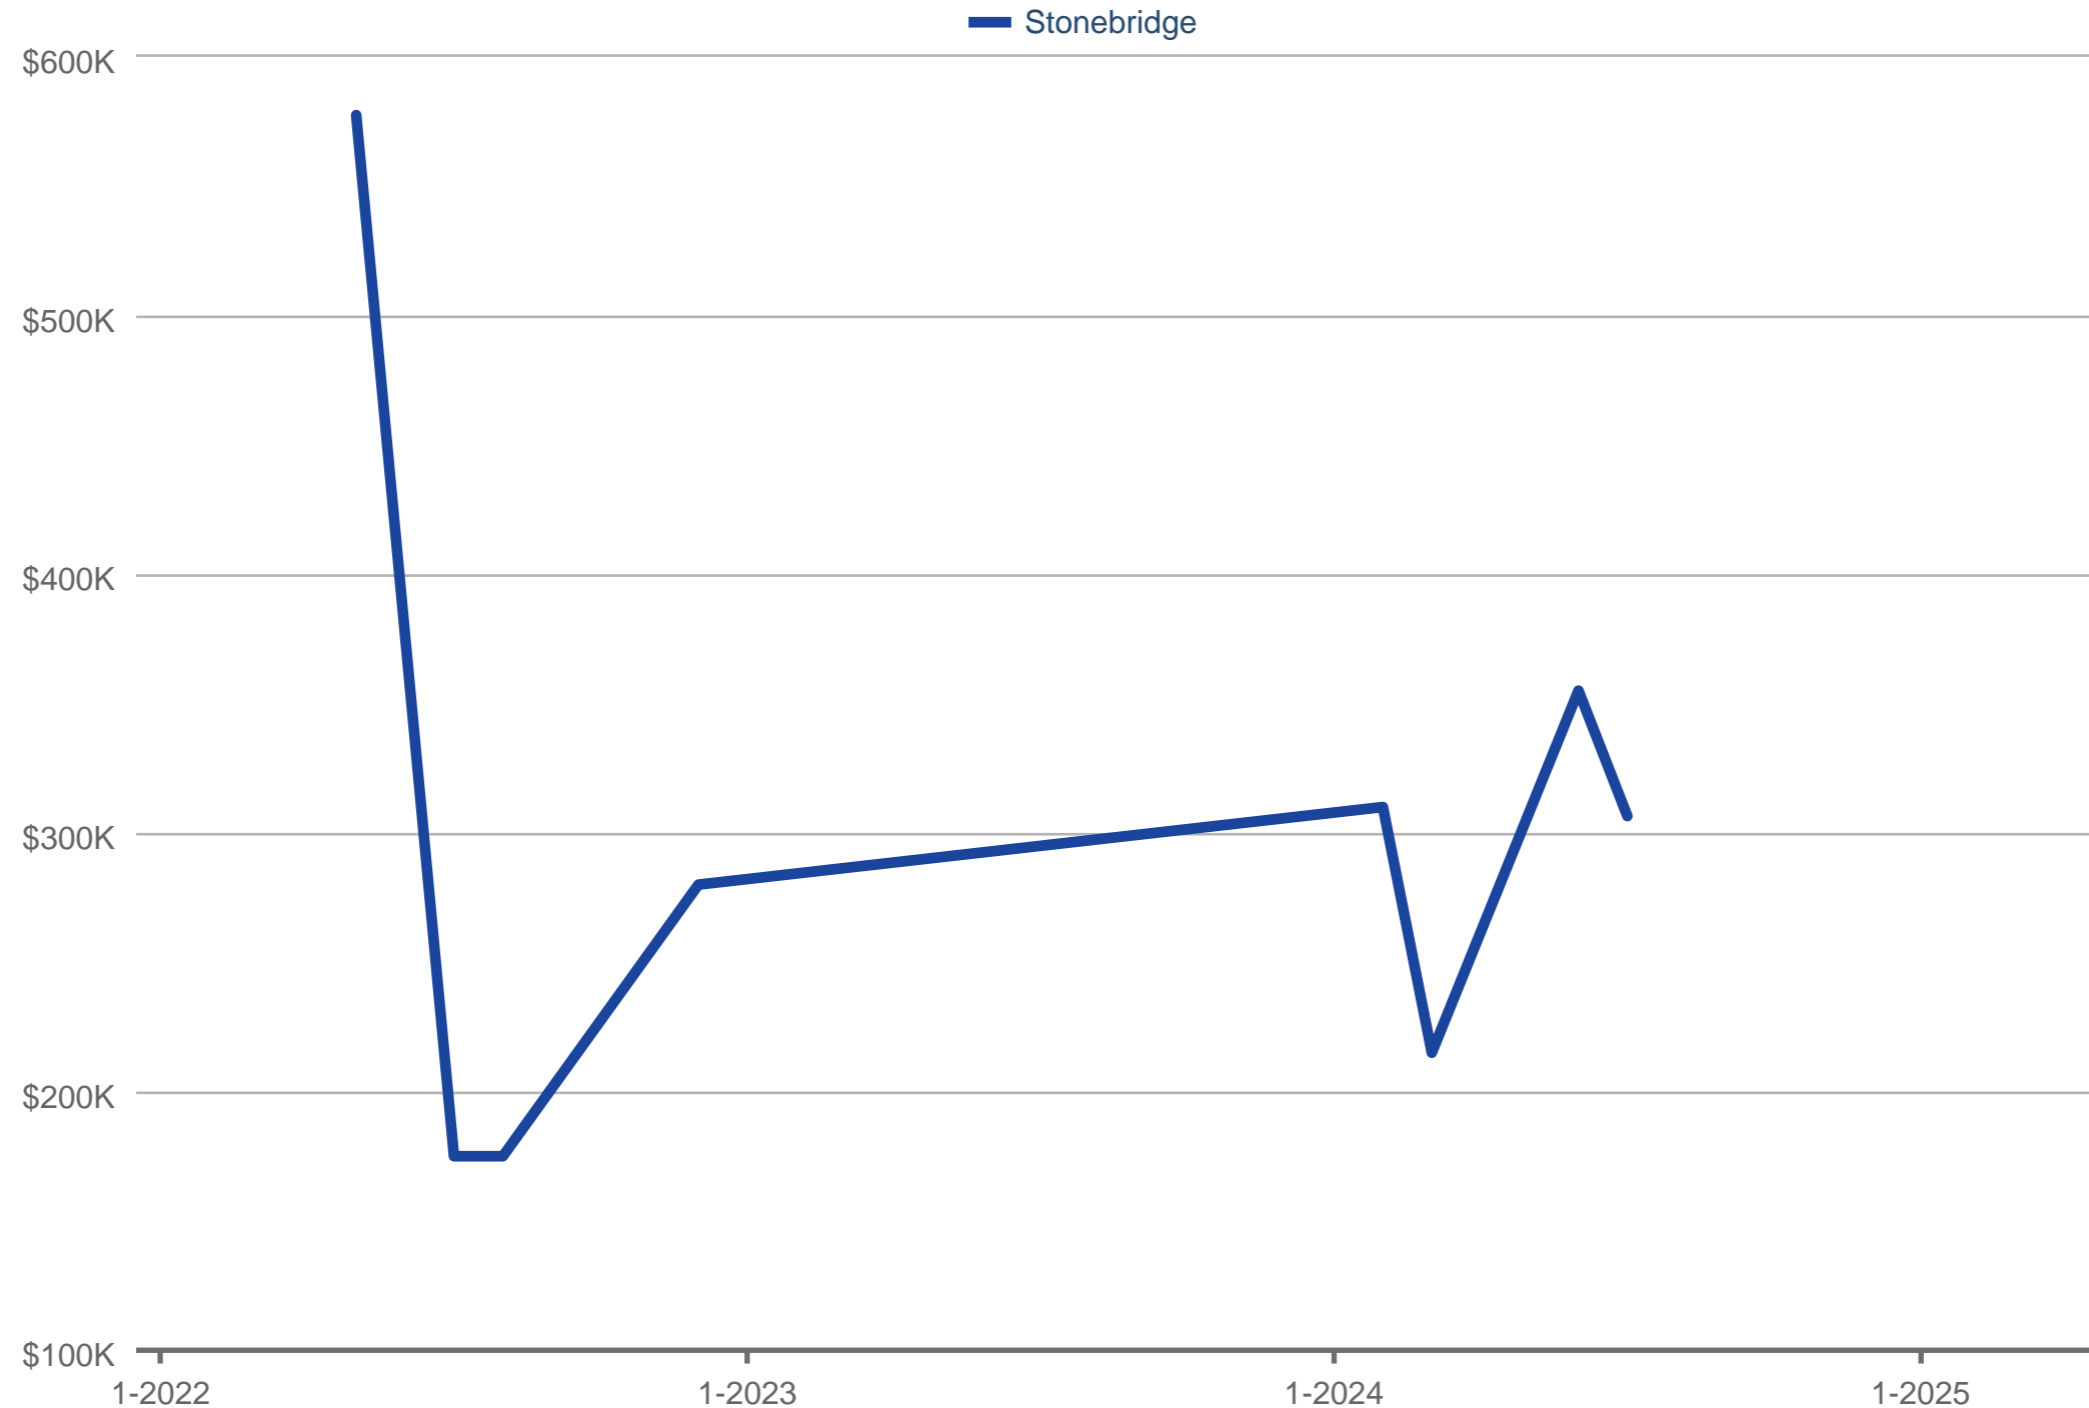

### Dollar Volume of Closed Sales

Stonebridge

Each data point is one month of activity. Data is from May 17, 2025.