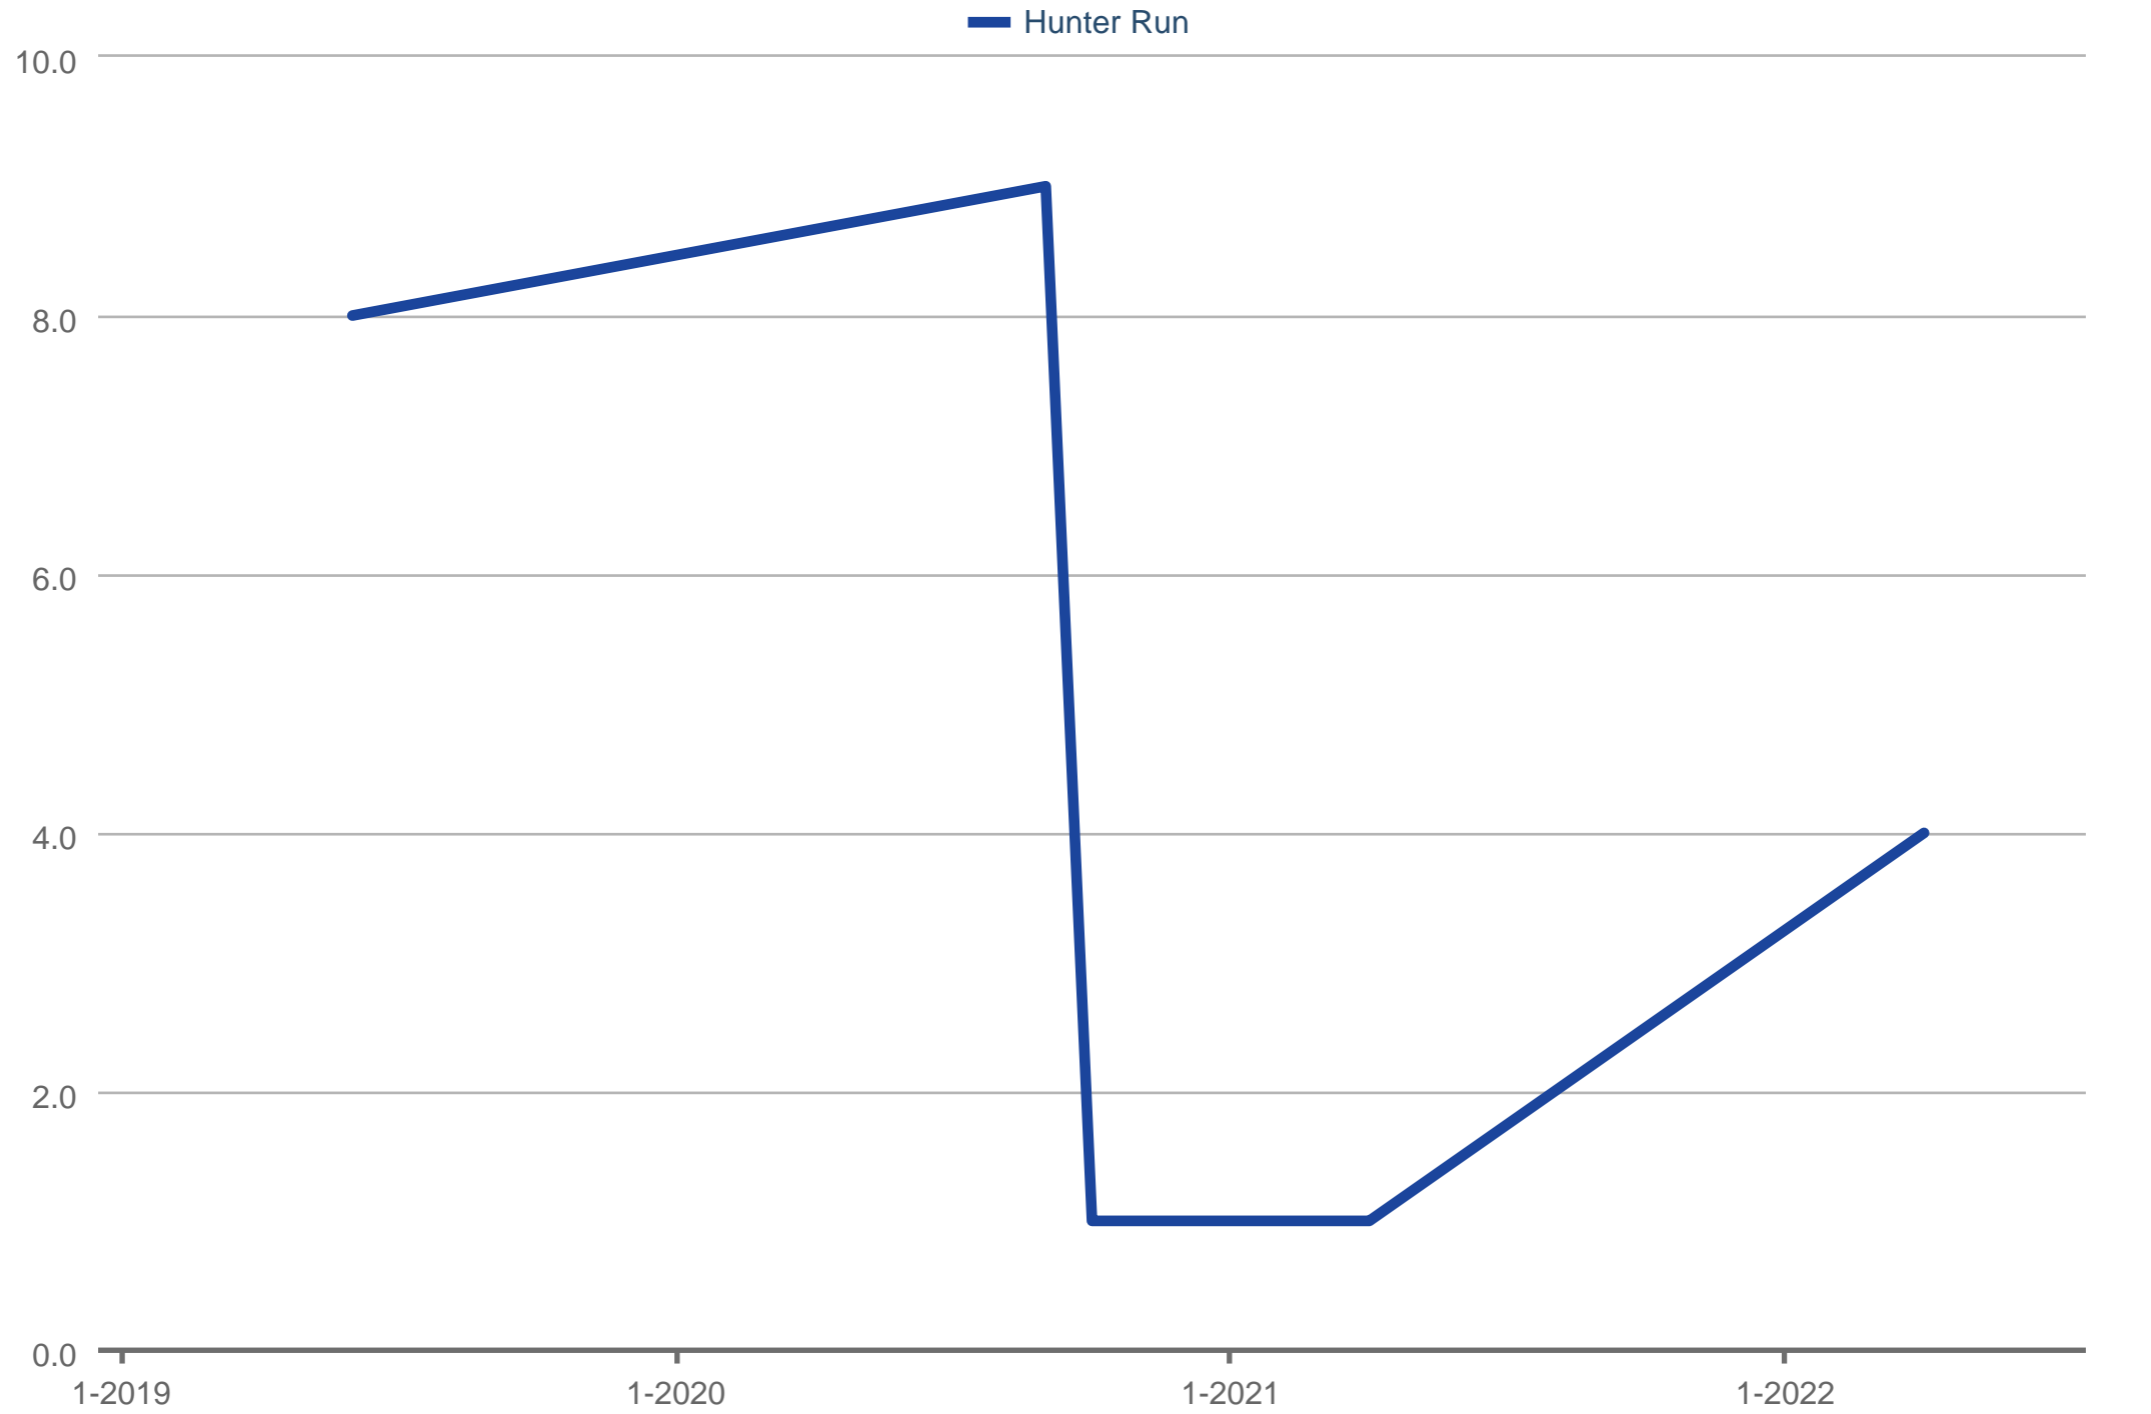

Average Showings to Pending

Hunter Run

Each data point is one month of activity. Data is from August 8, 2022.