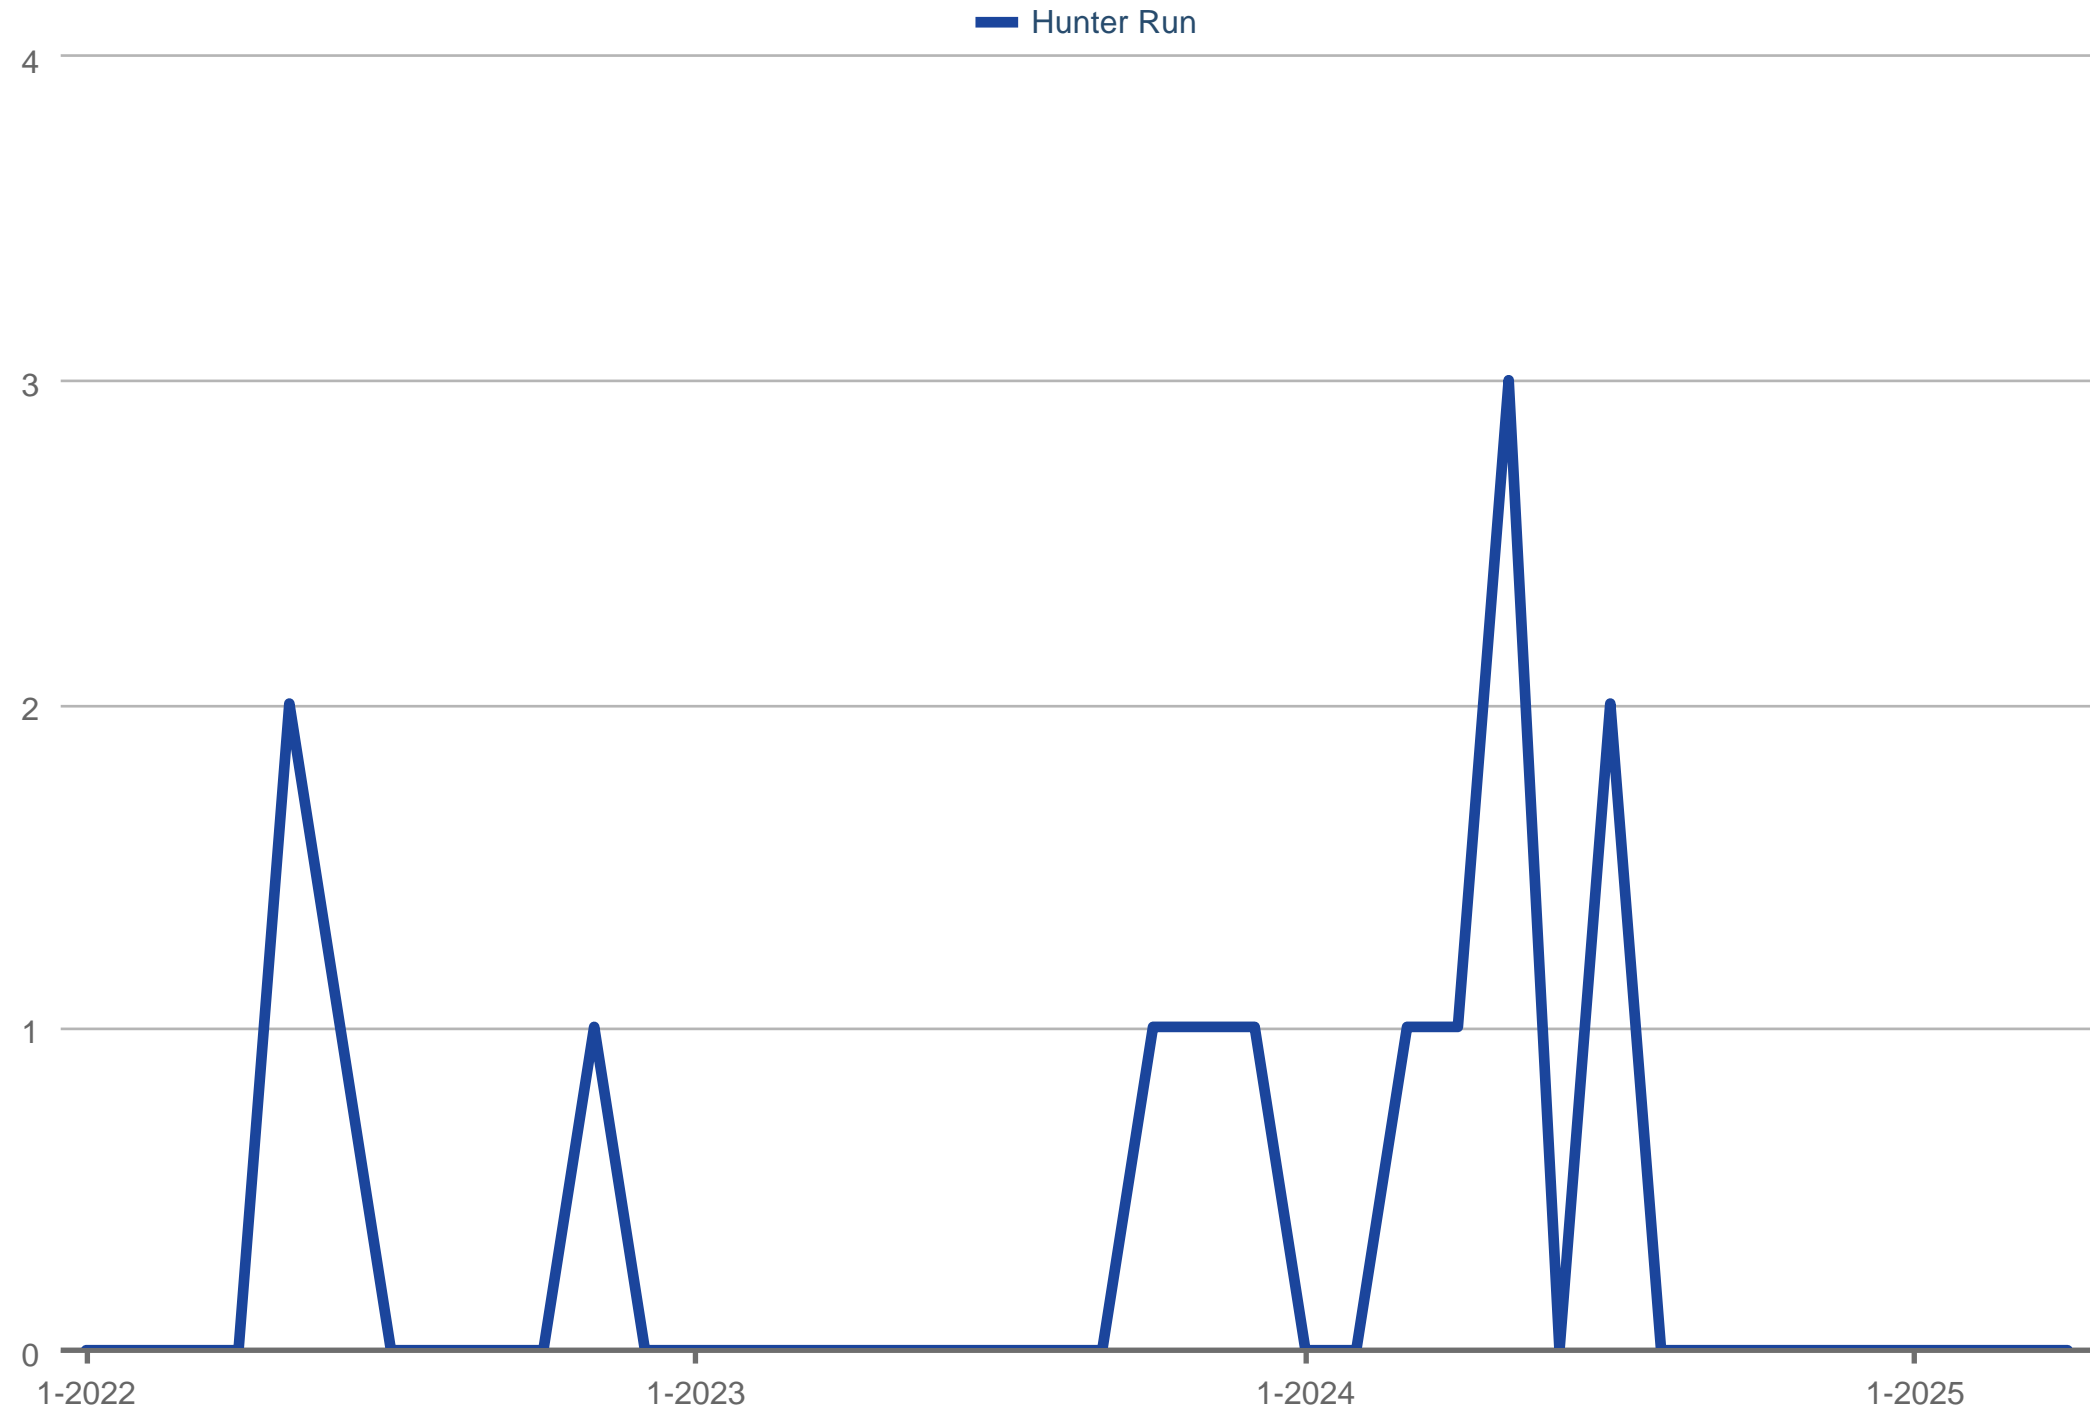

Closed Sales

Hunter Run

Each data point is one month of activity. Data is from May 17, 2025.