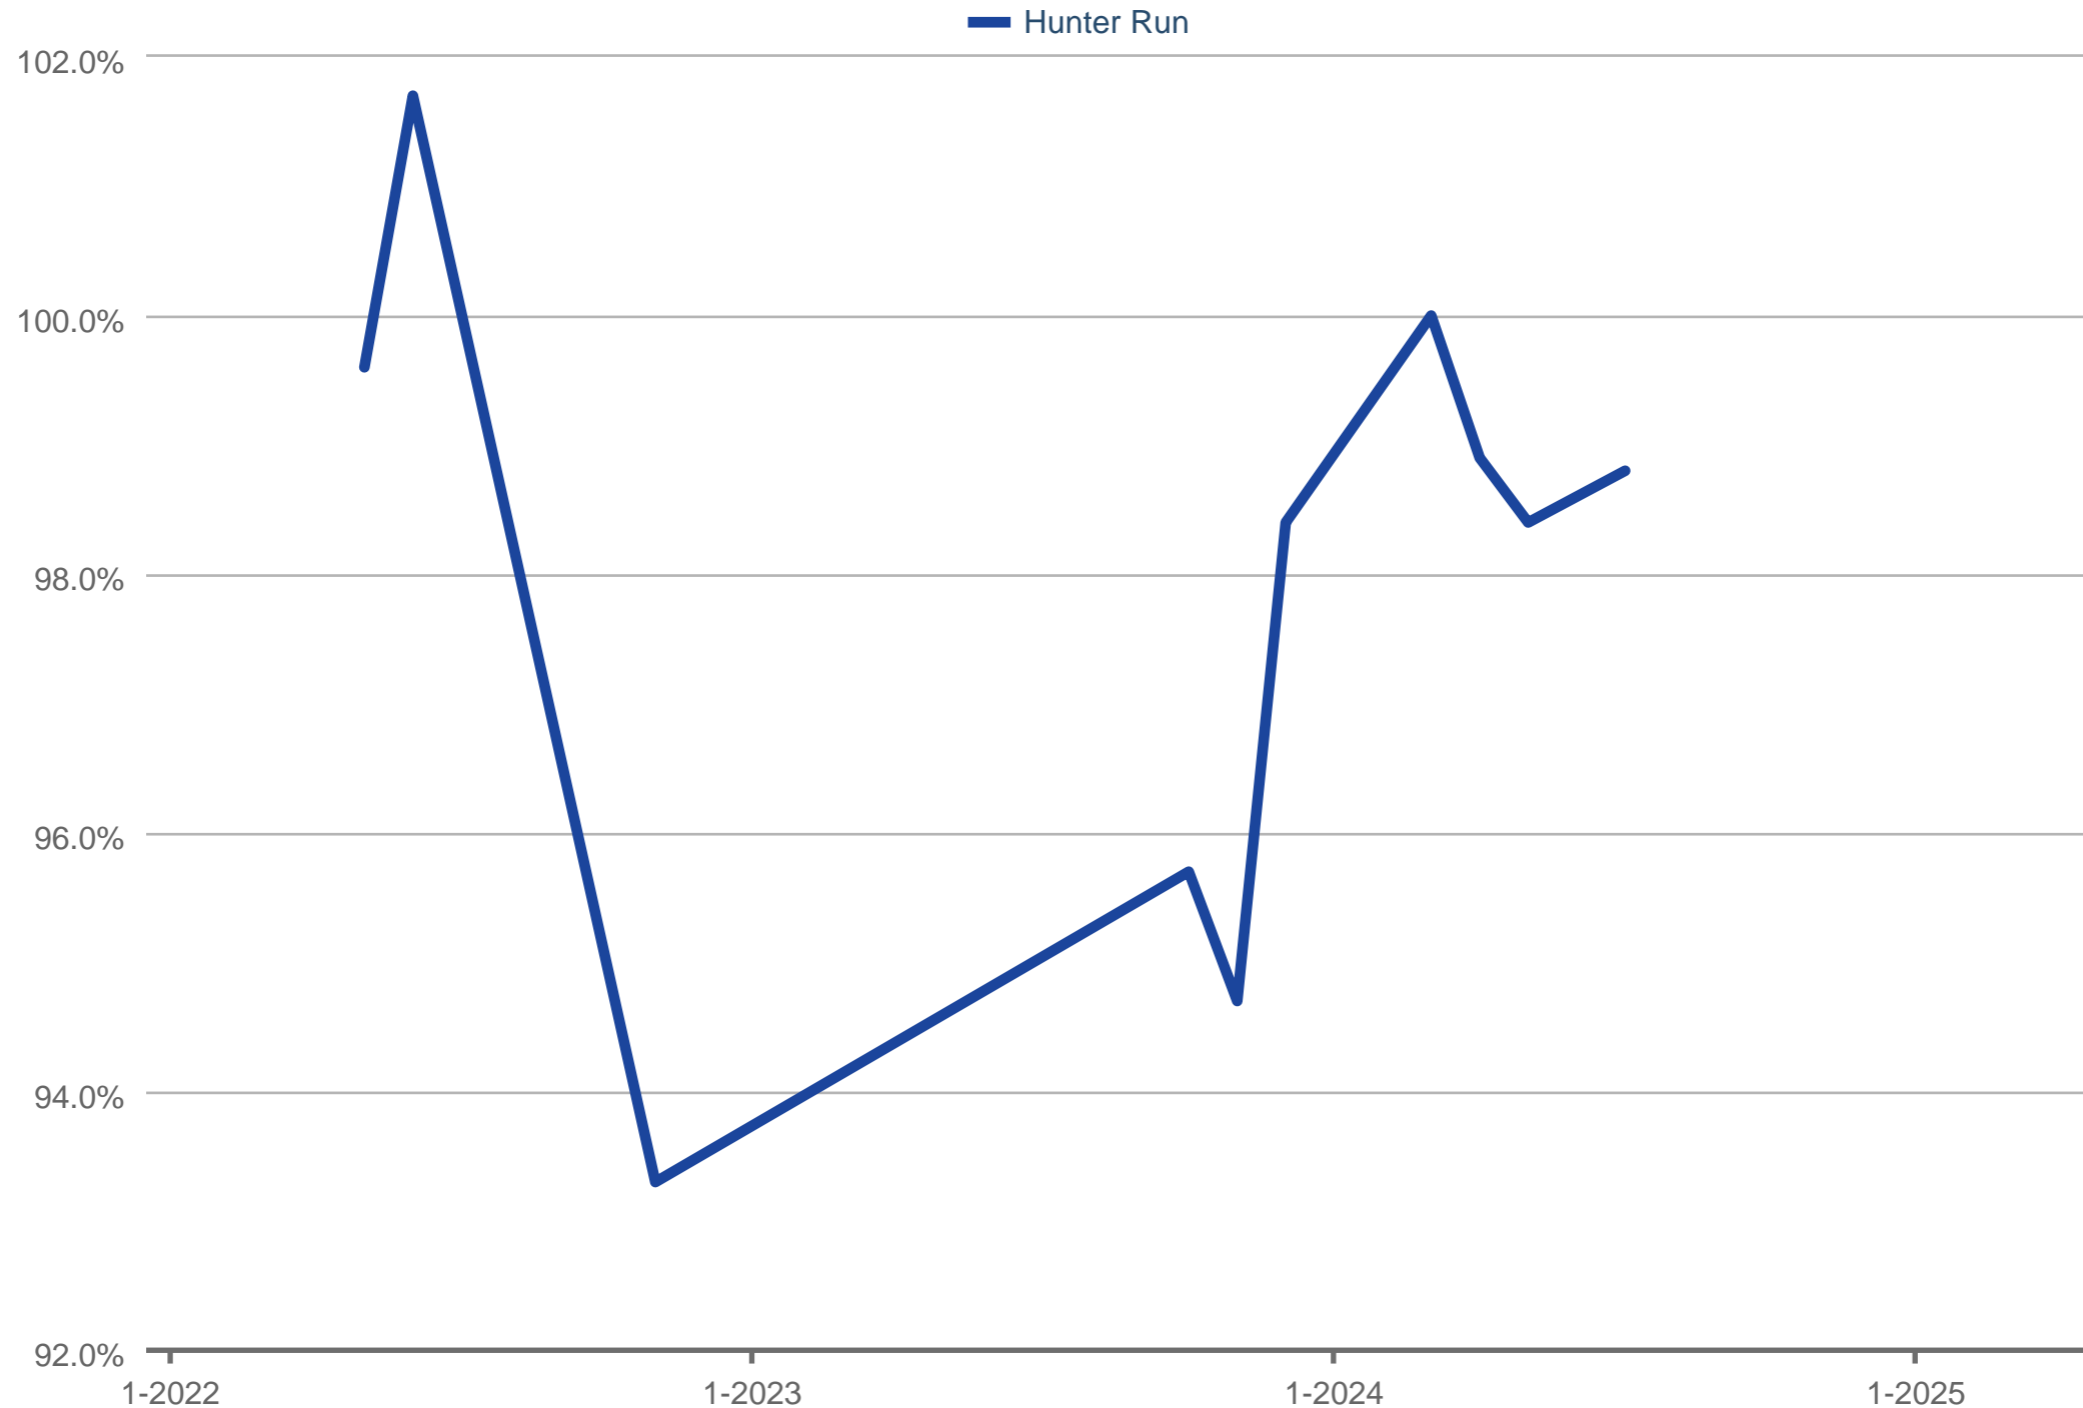

Average Percent of Last List Price

Hunter Run
Each data point is one month of activity. Data is from May 17, 2025.