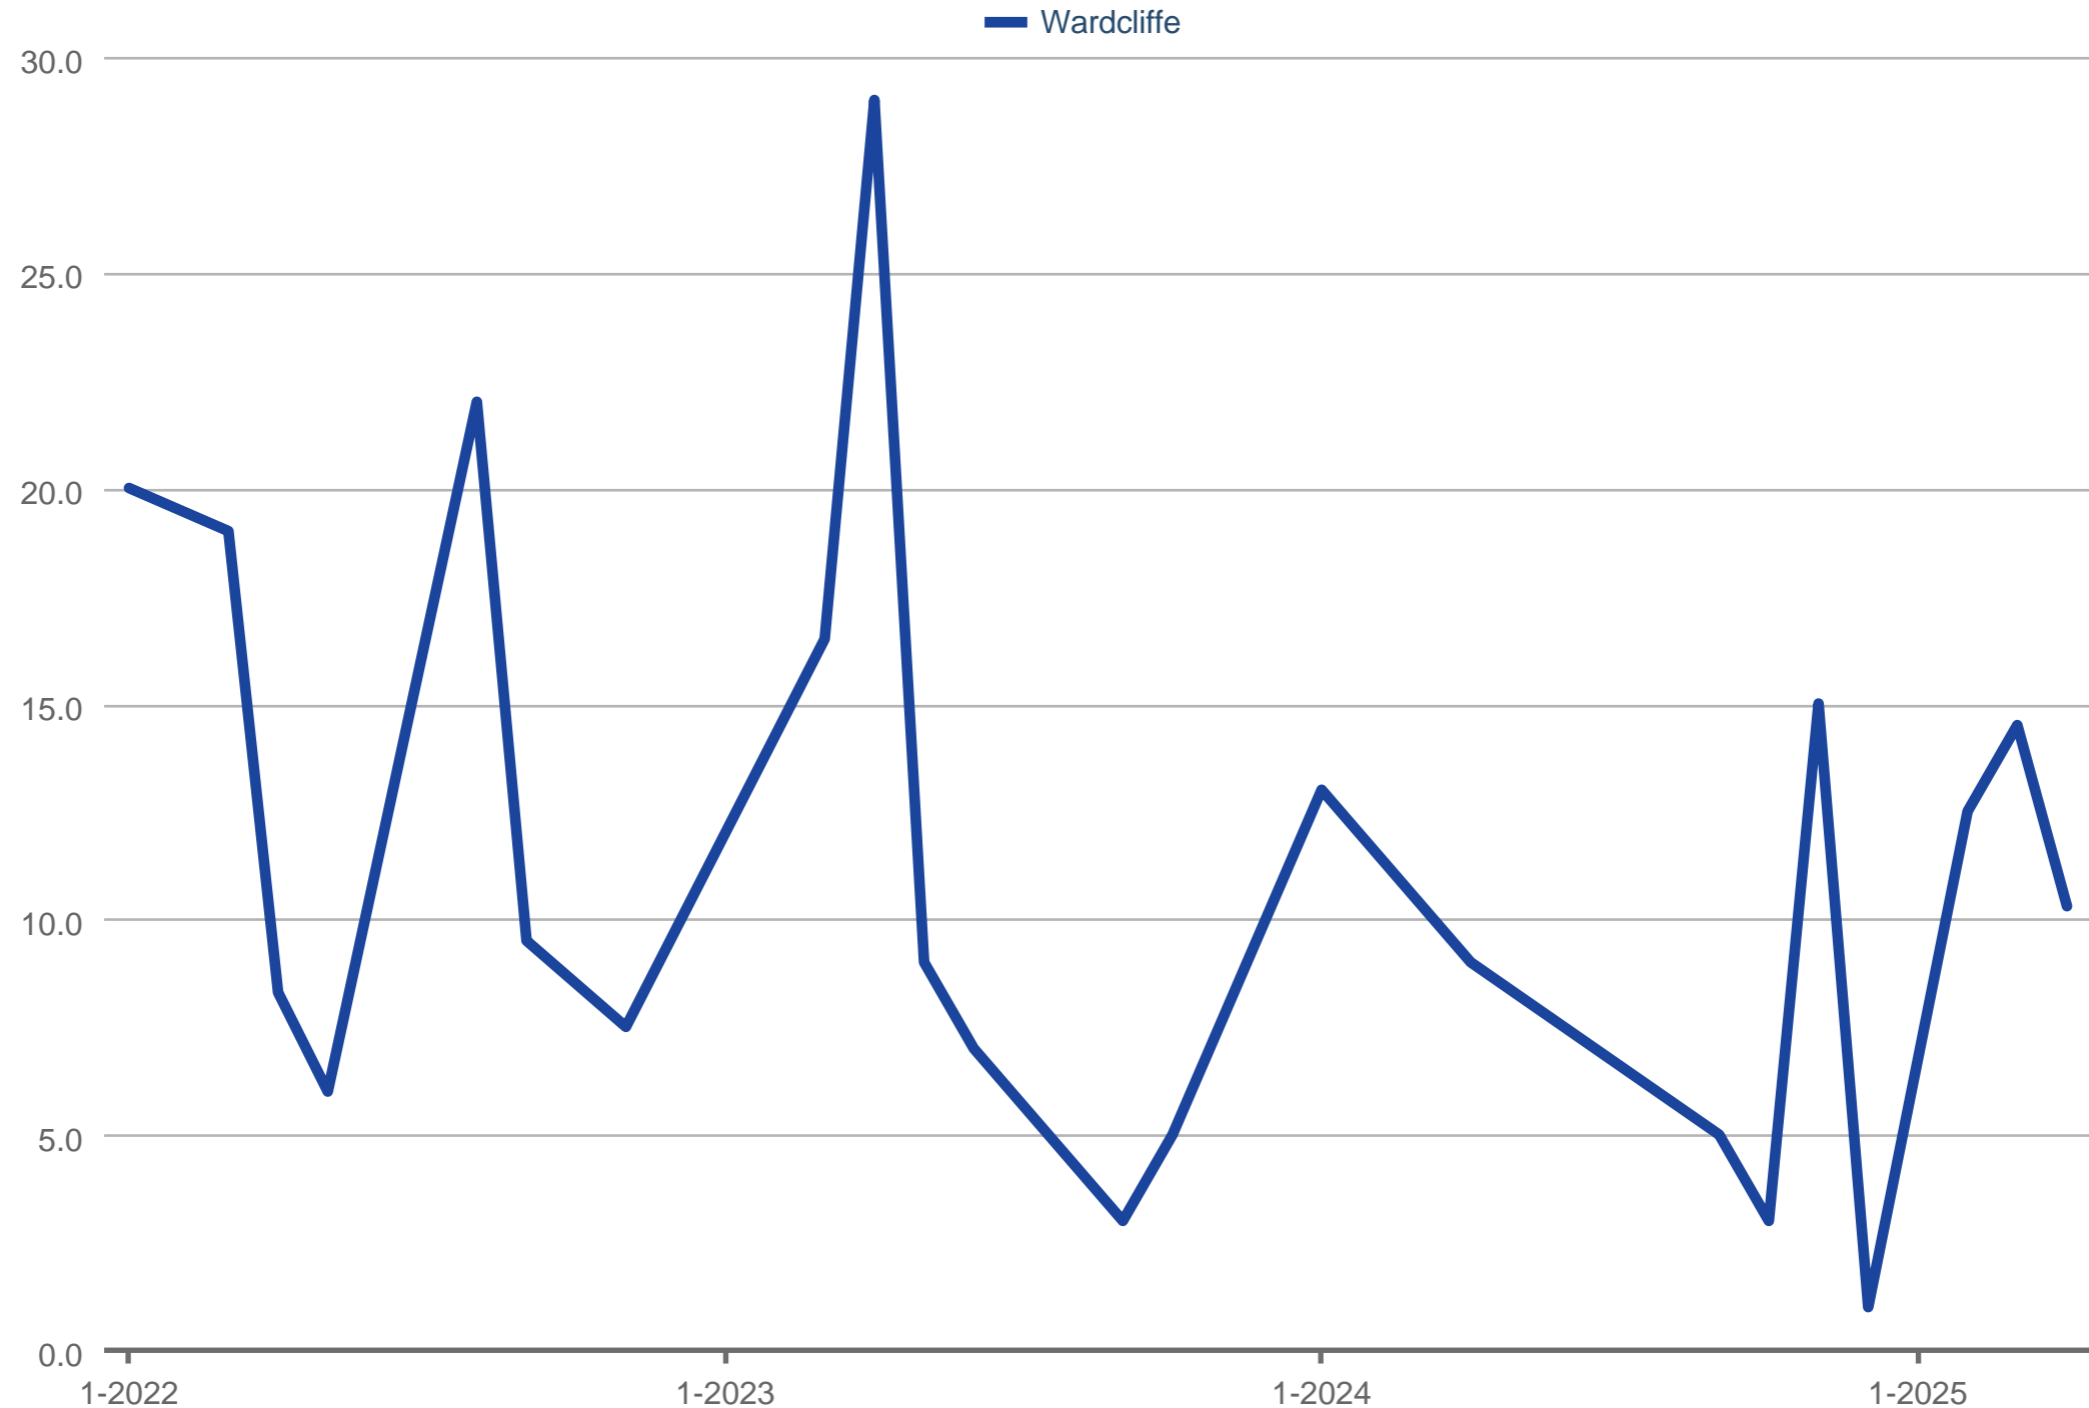

Average Showings to Pending

Wardcliffe

Each data point is one month of activity. Data is from May 17, 2025.