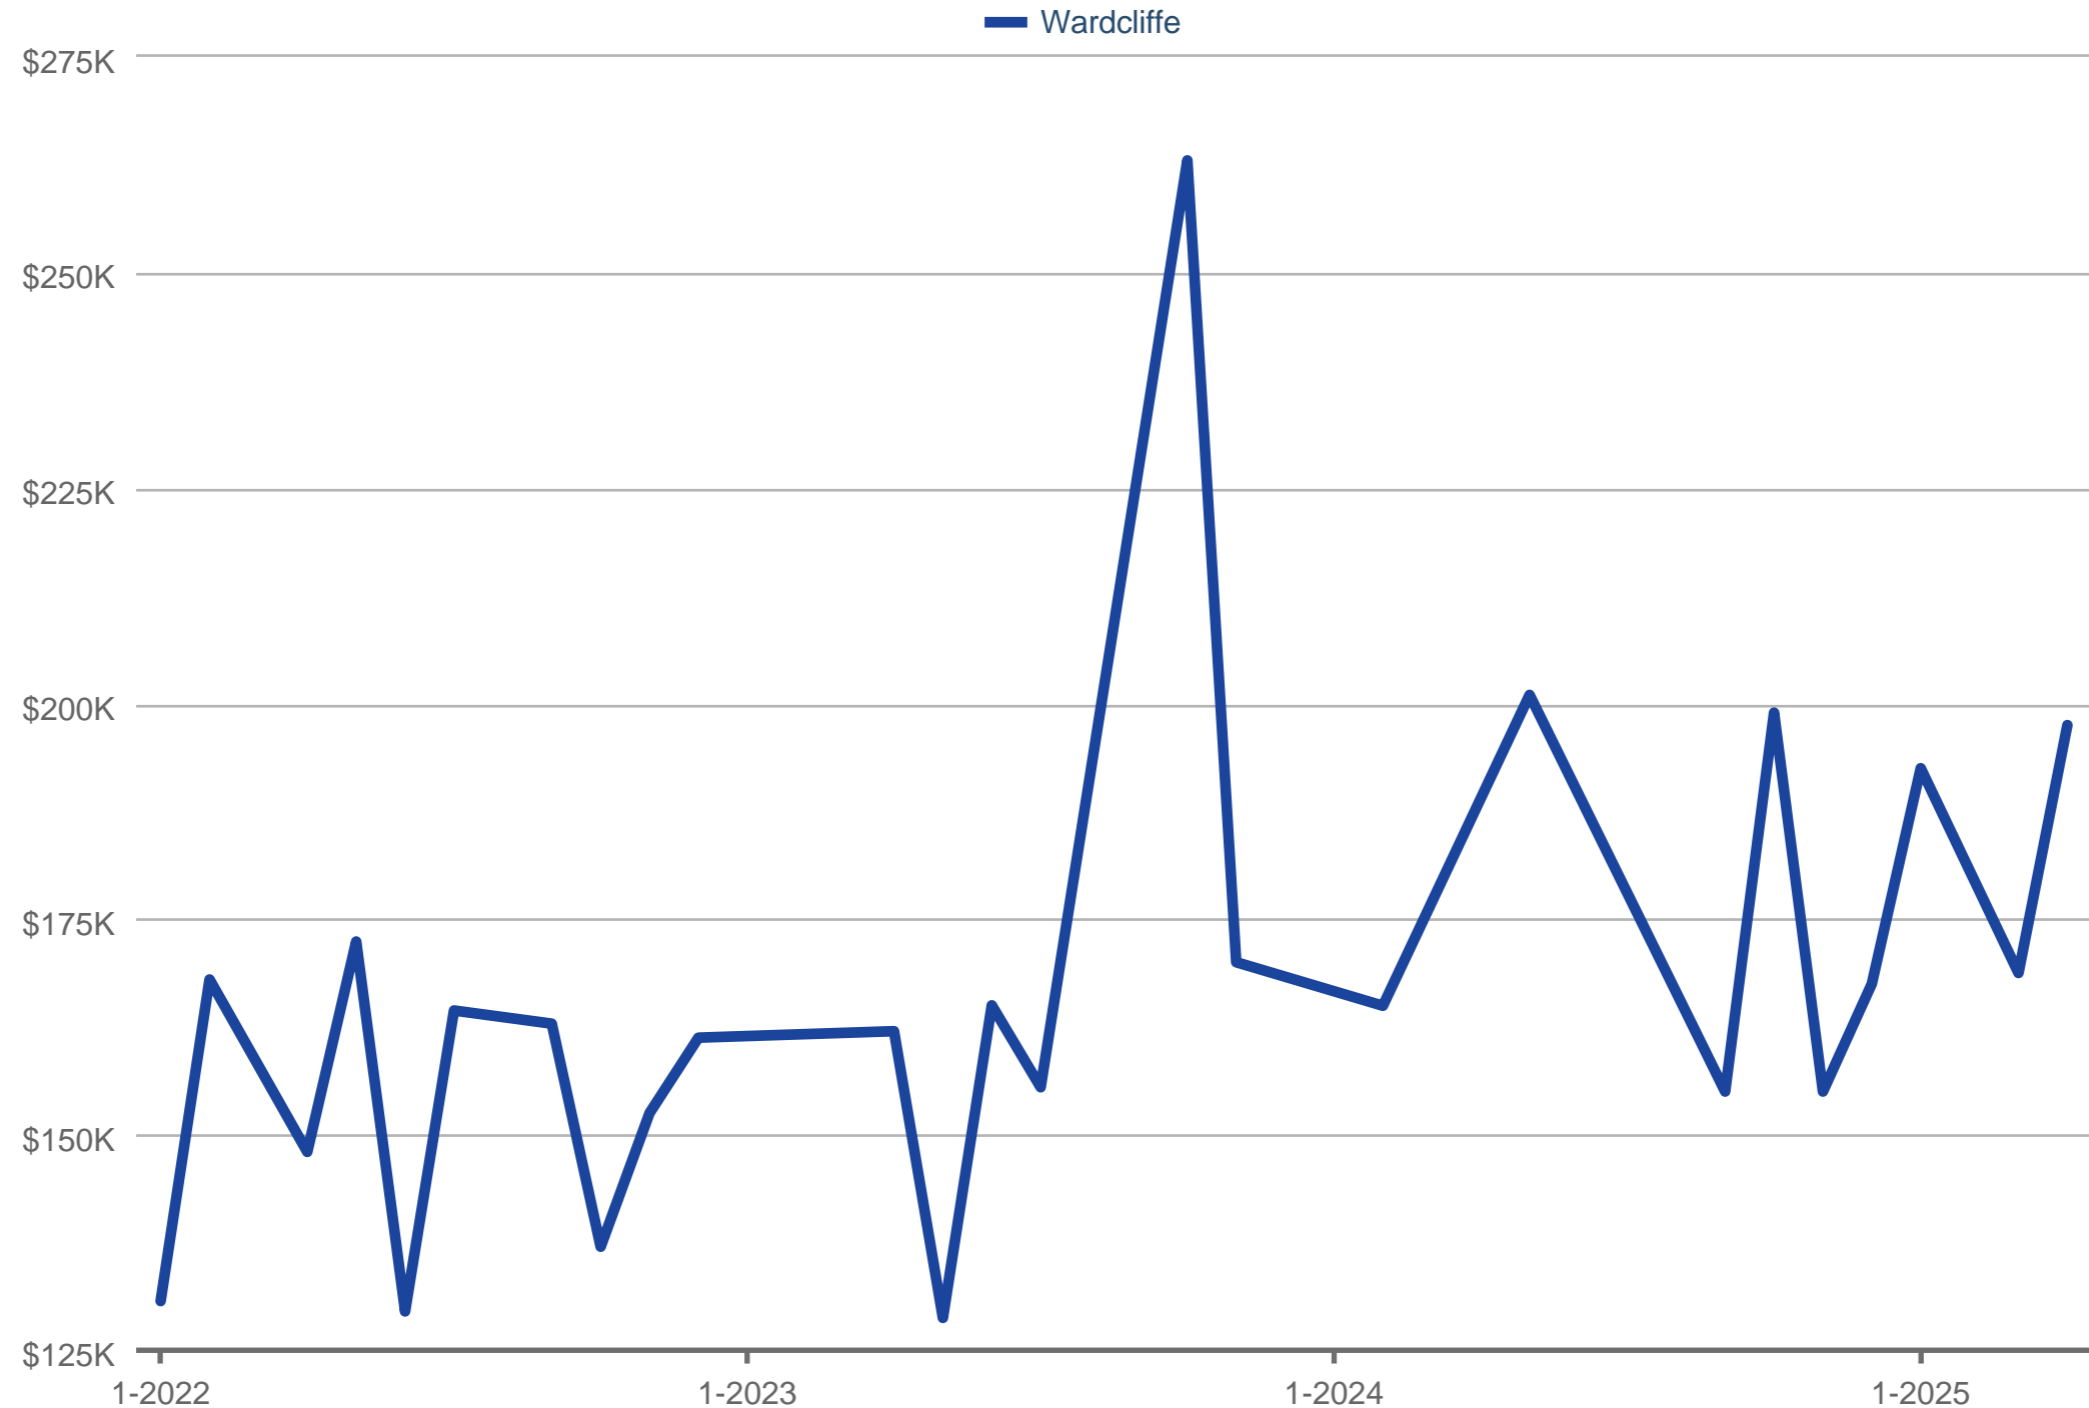

### Average Sales Price

Wardcliffe

Each data point is one month of activity. Data is from May 17, 2025.