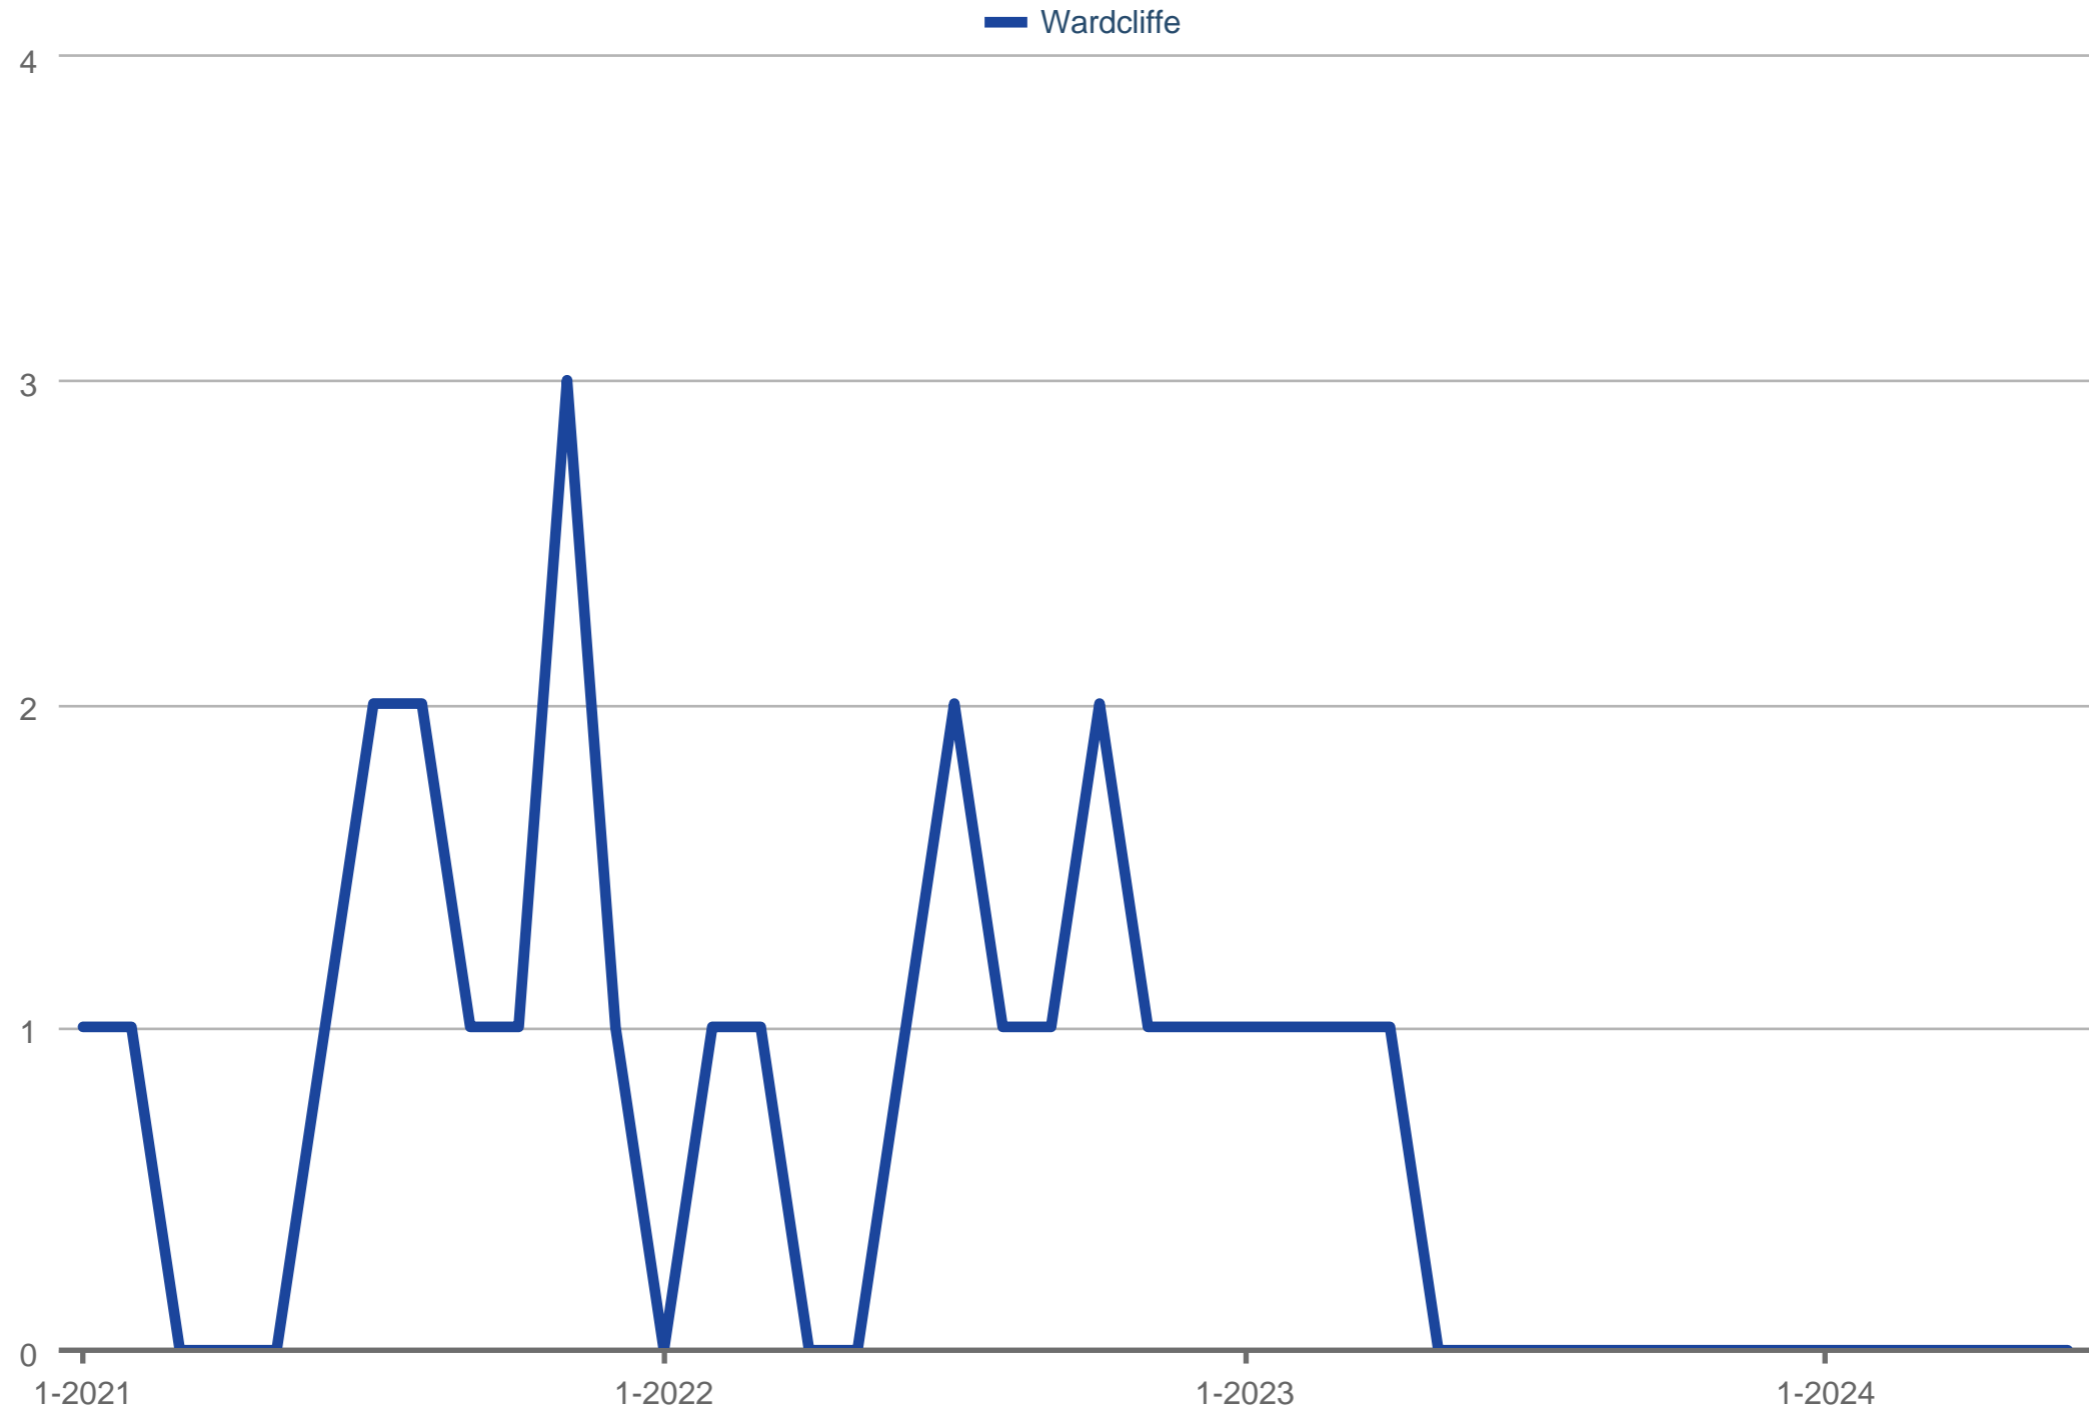

### Homes for Sale

Wardcliffe

Each data point is one month of activity. Data is from July 27, 2024.