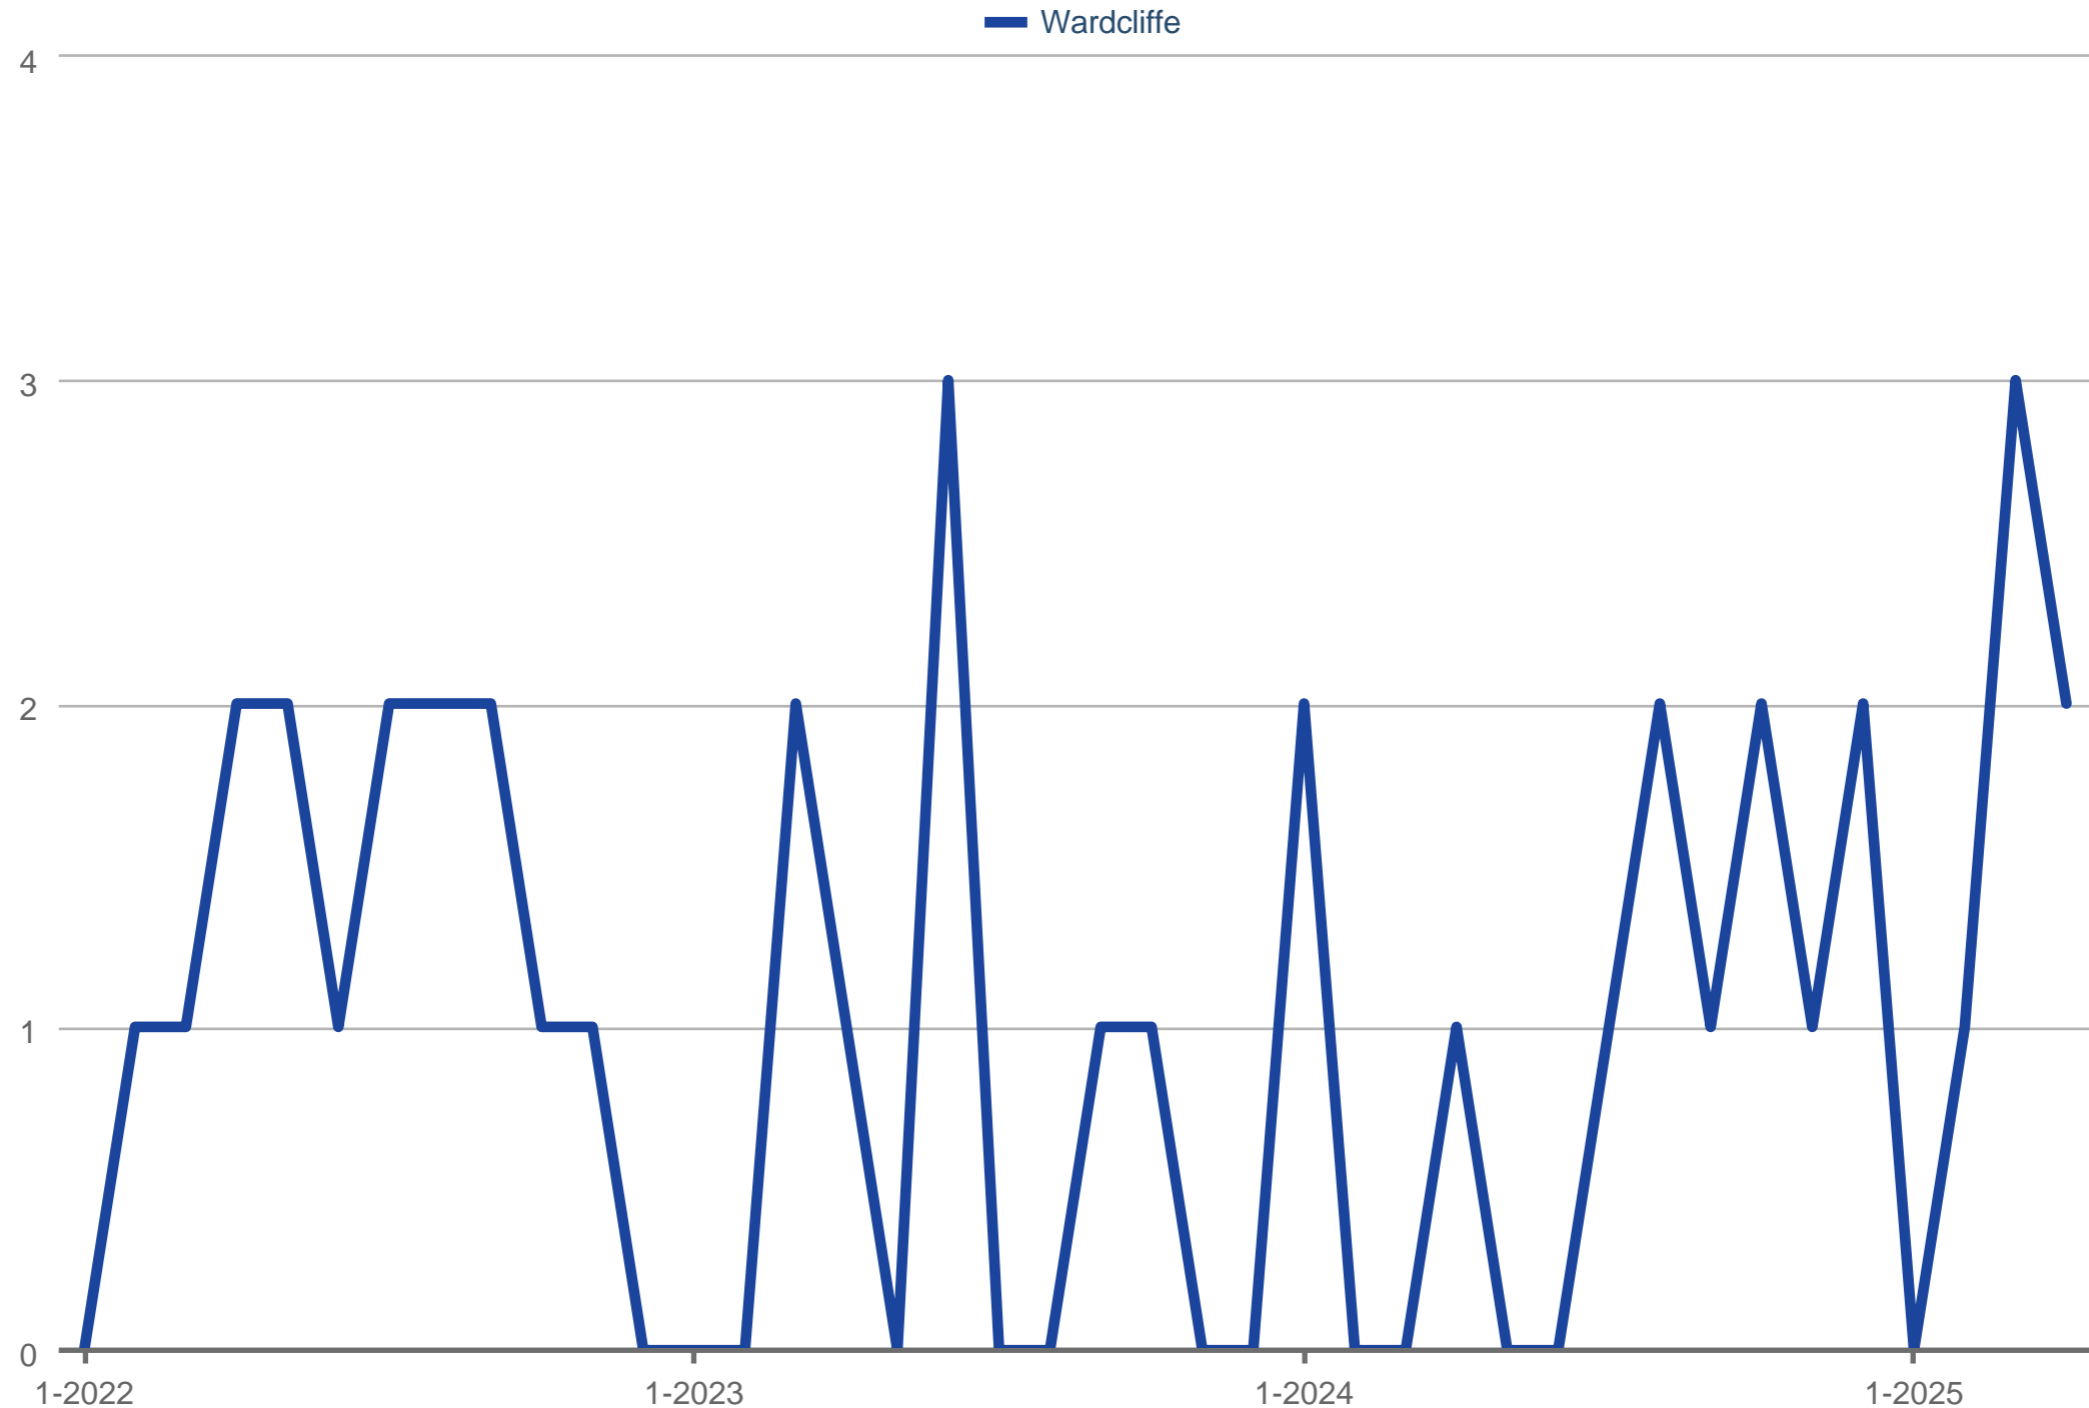

### New Listings

Wardcliffe

Each data point is one month of activity. Data is from May 17, 2025.