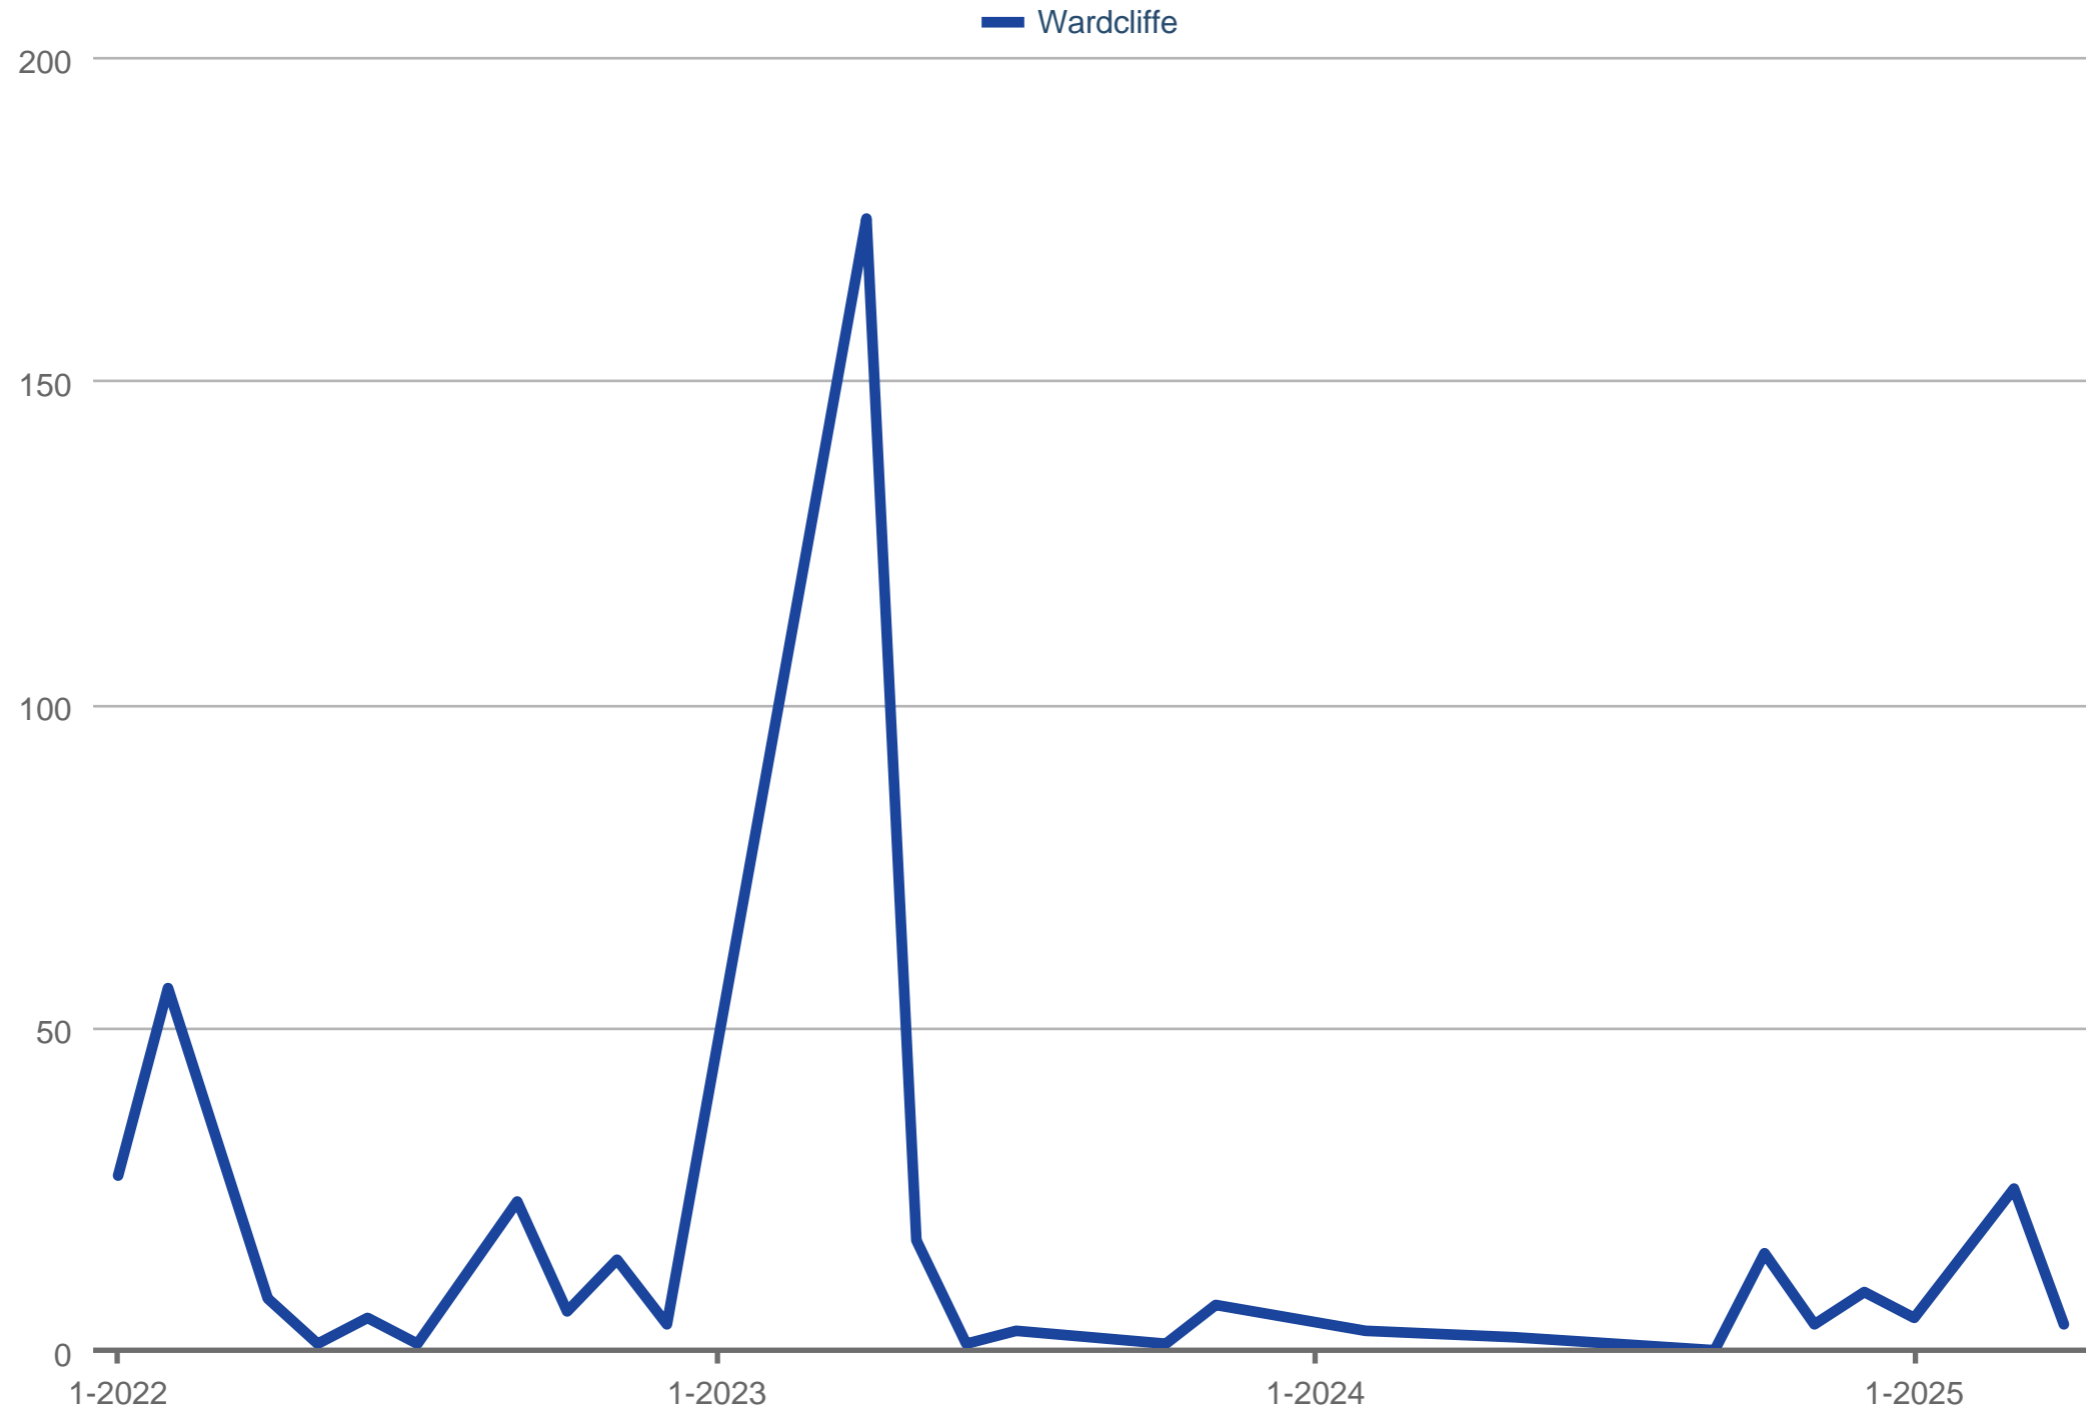

Average Days on Market

Wardcliffe

Each data point is one month of activity. Data is from May 17, 2025.