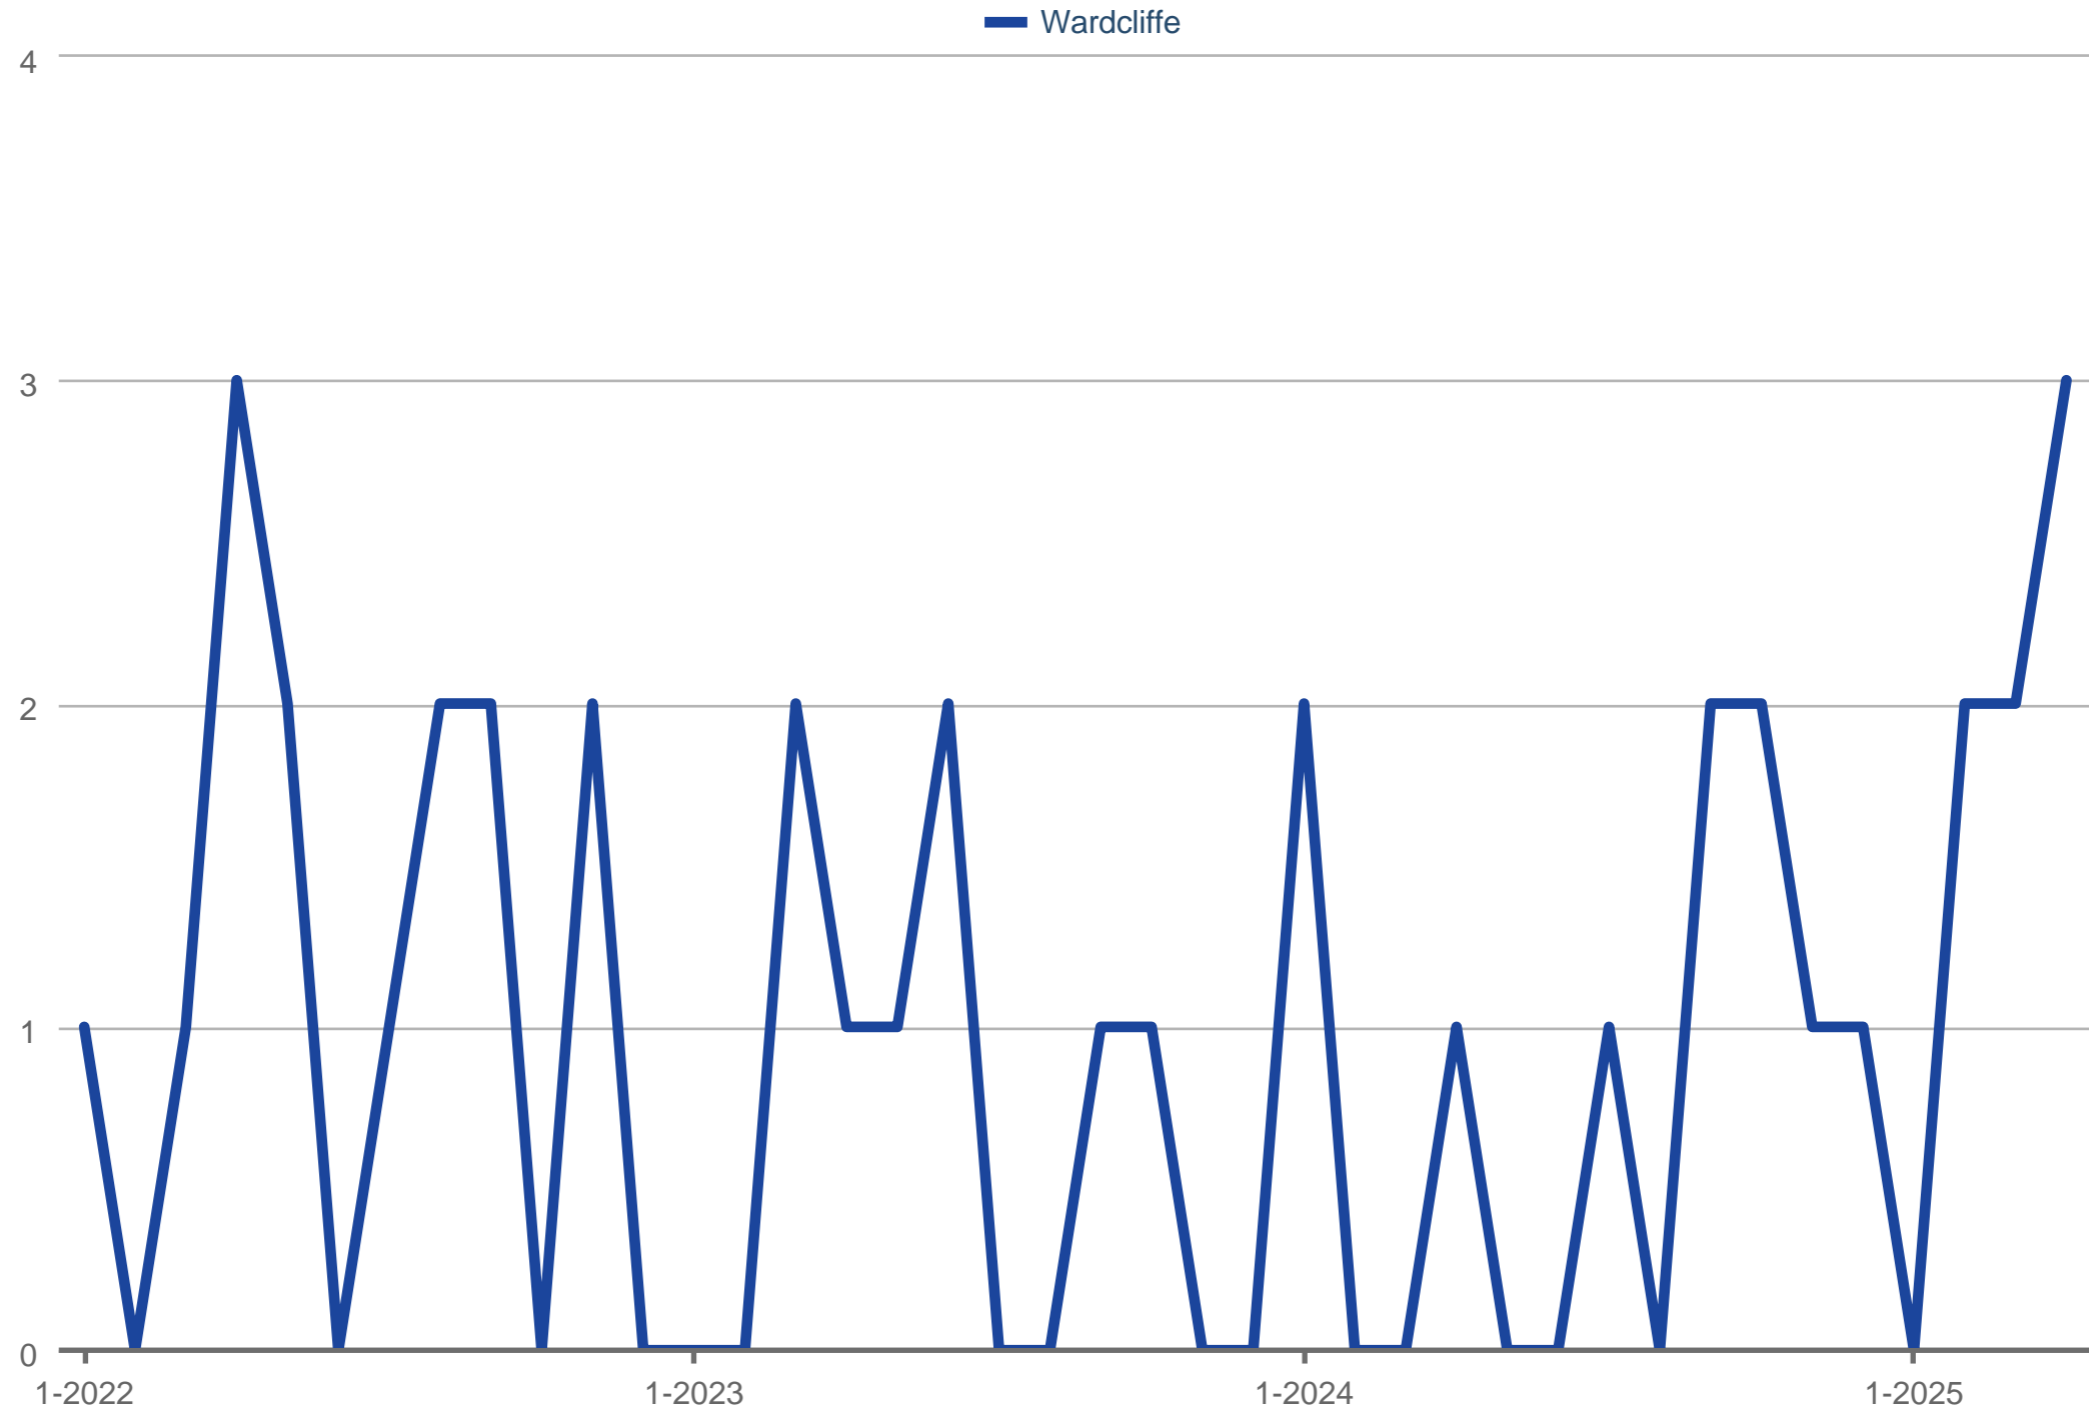

Pending Sales

Wardcliffe

Each data point is one month of activity. Data is from May 17, 2025.