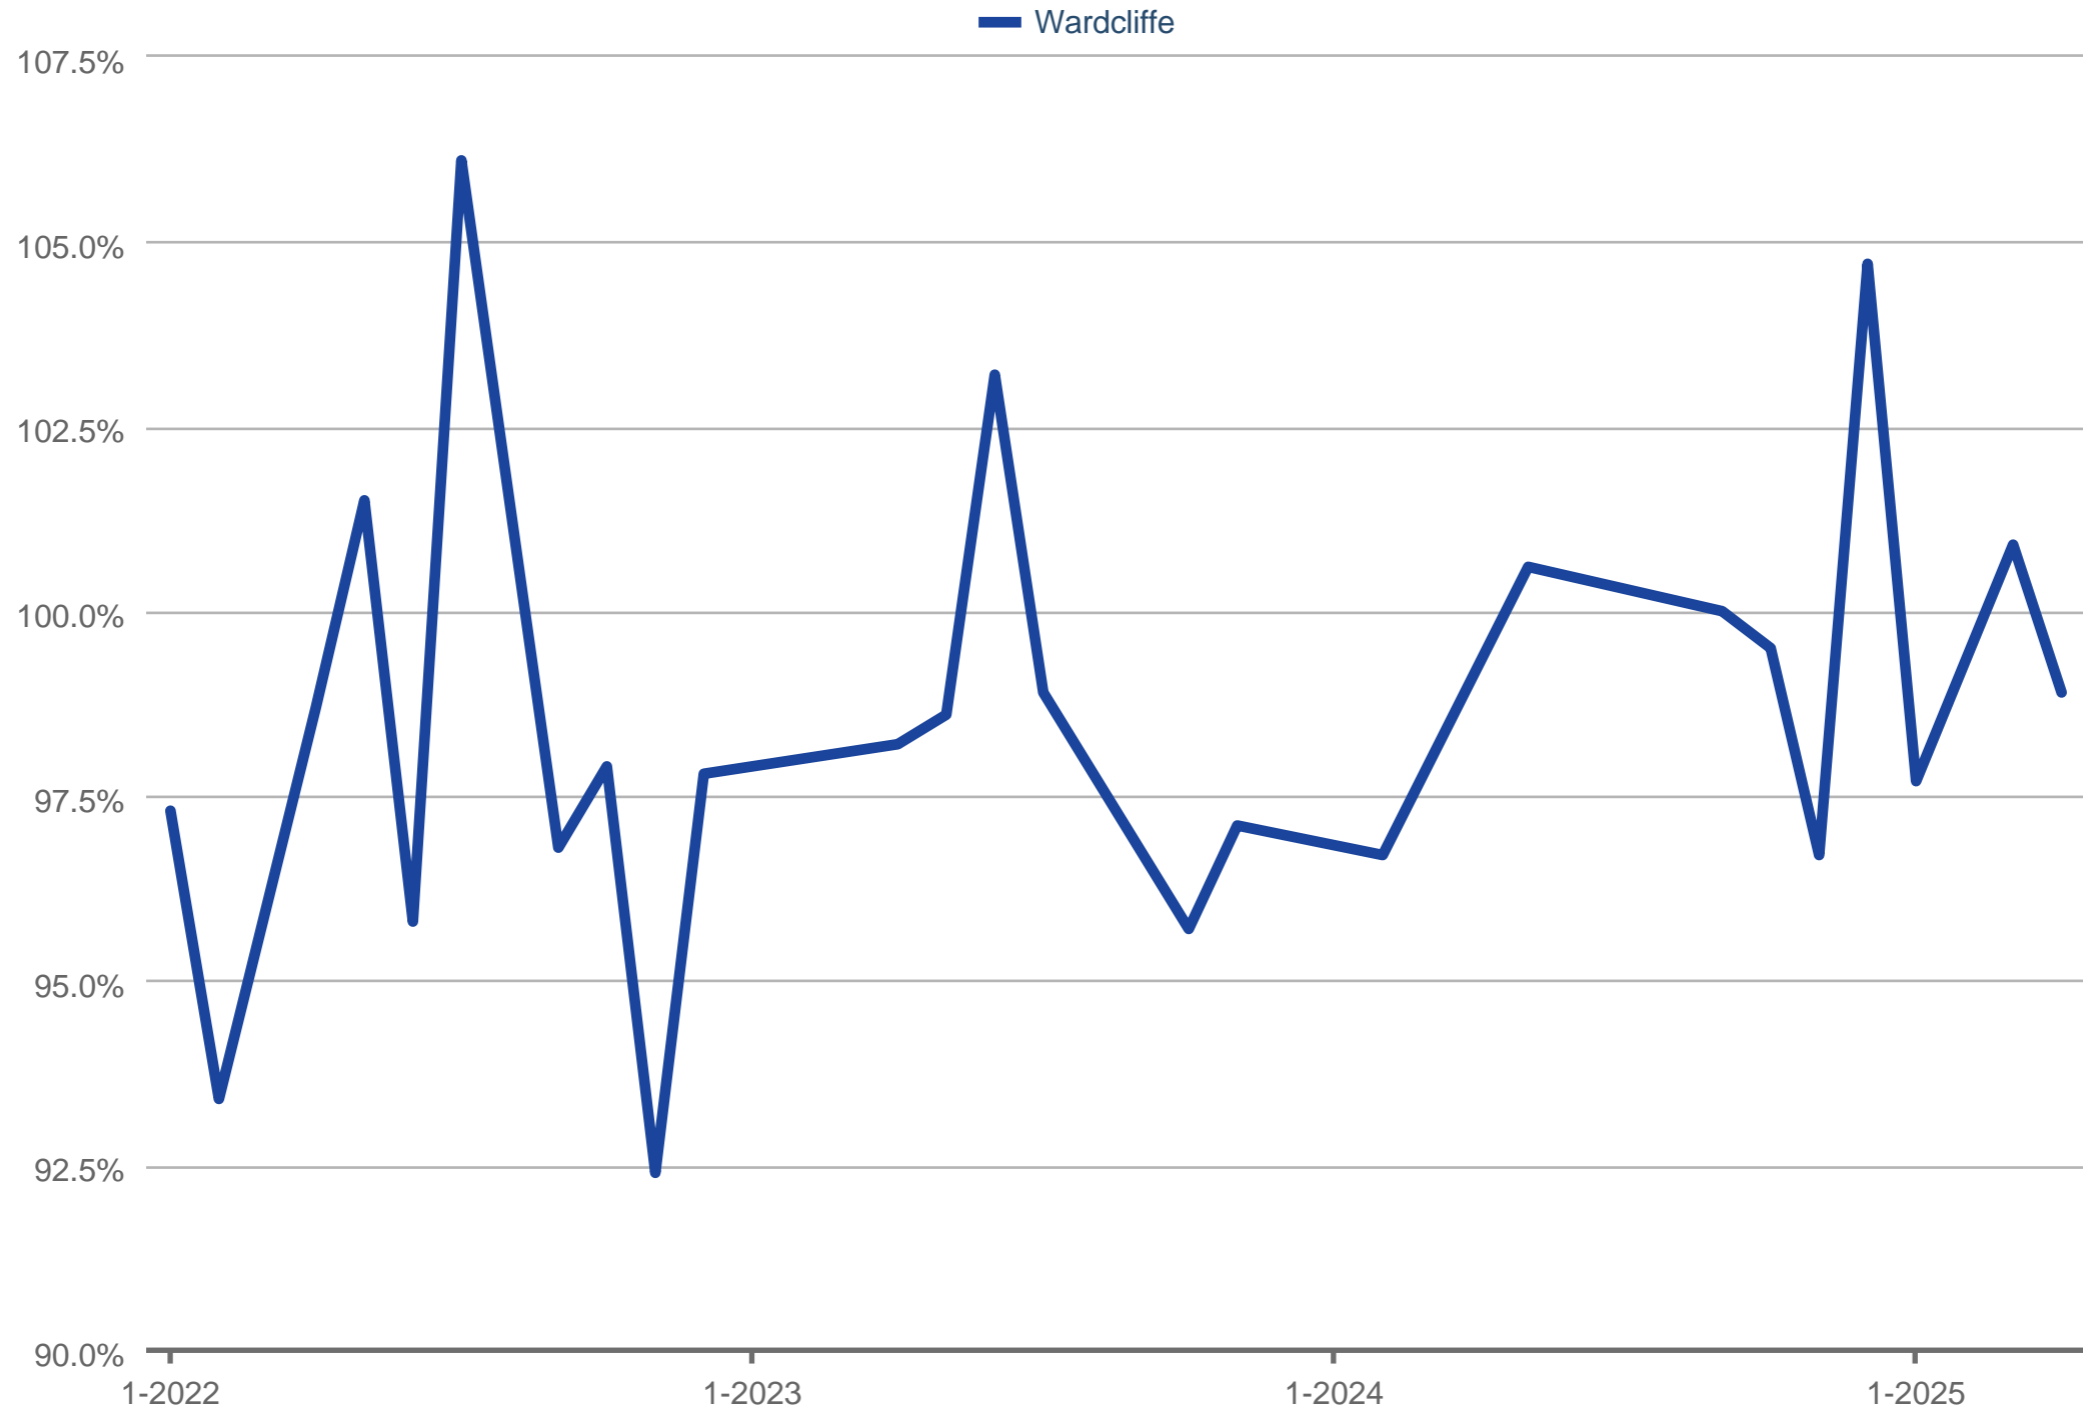

Average Percent of Last List Price

Each data point is one month of activity. Data is from May 17, 2025.

All data from RMLS Alliance. InfoSparks © 2025 ShowingTime Plus, LLC.