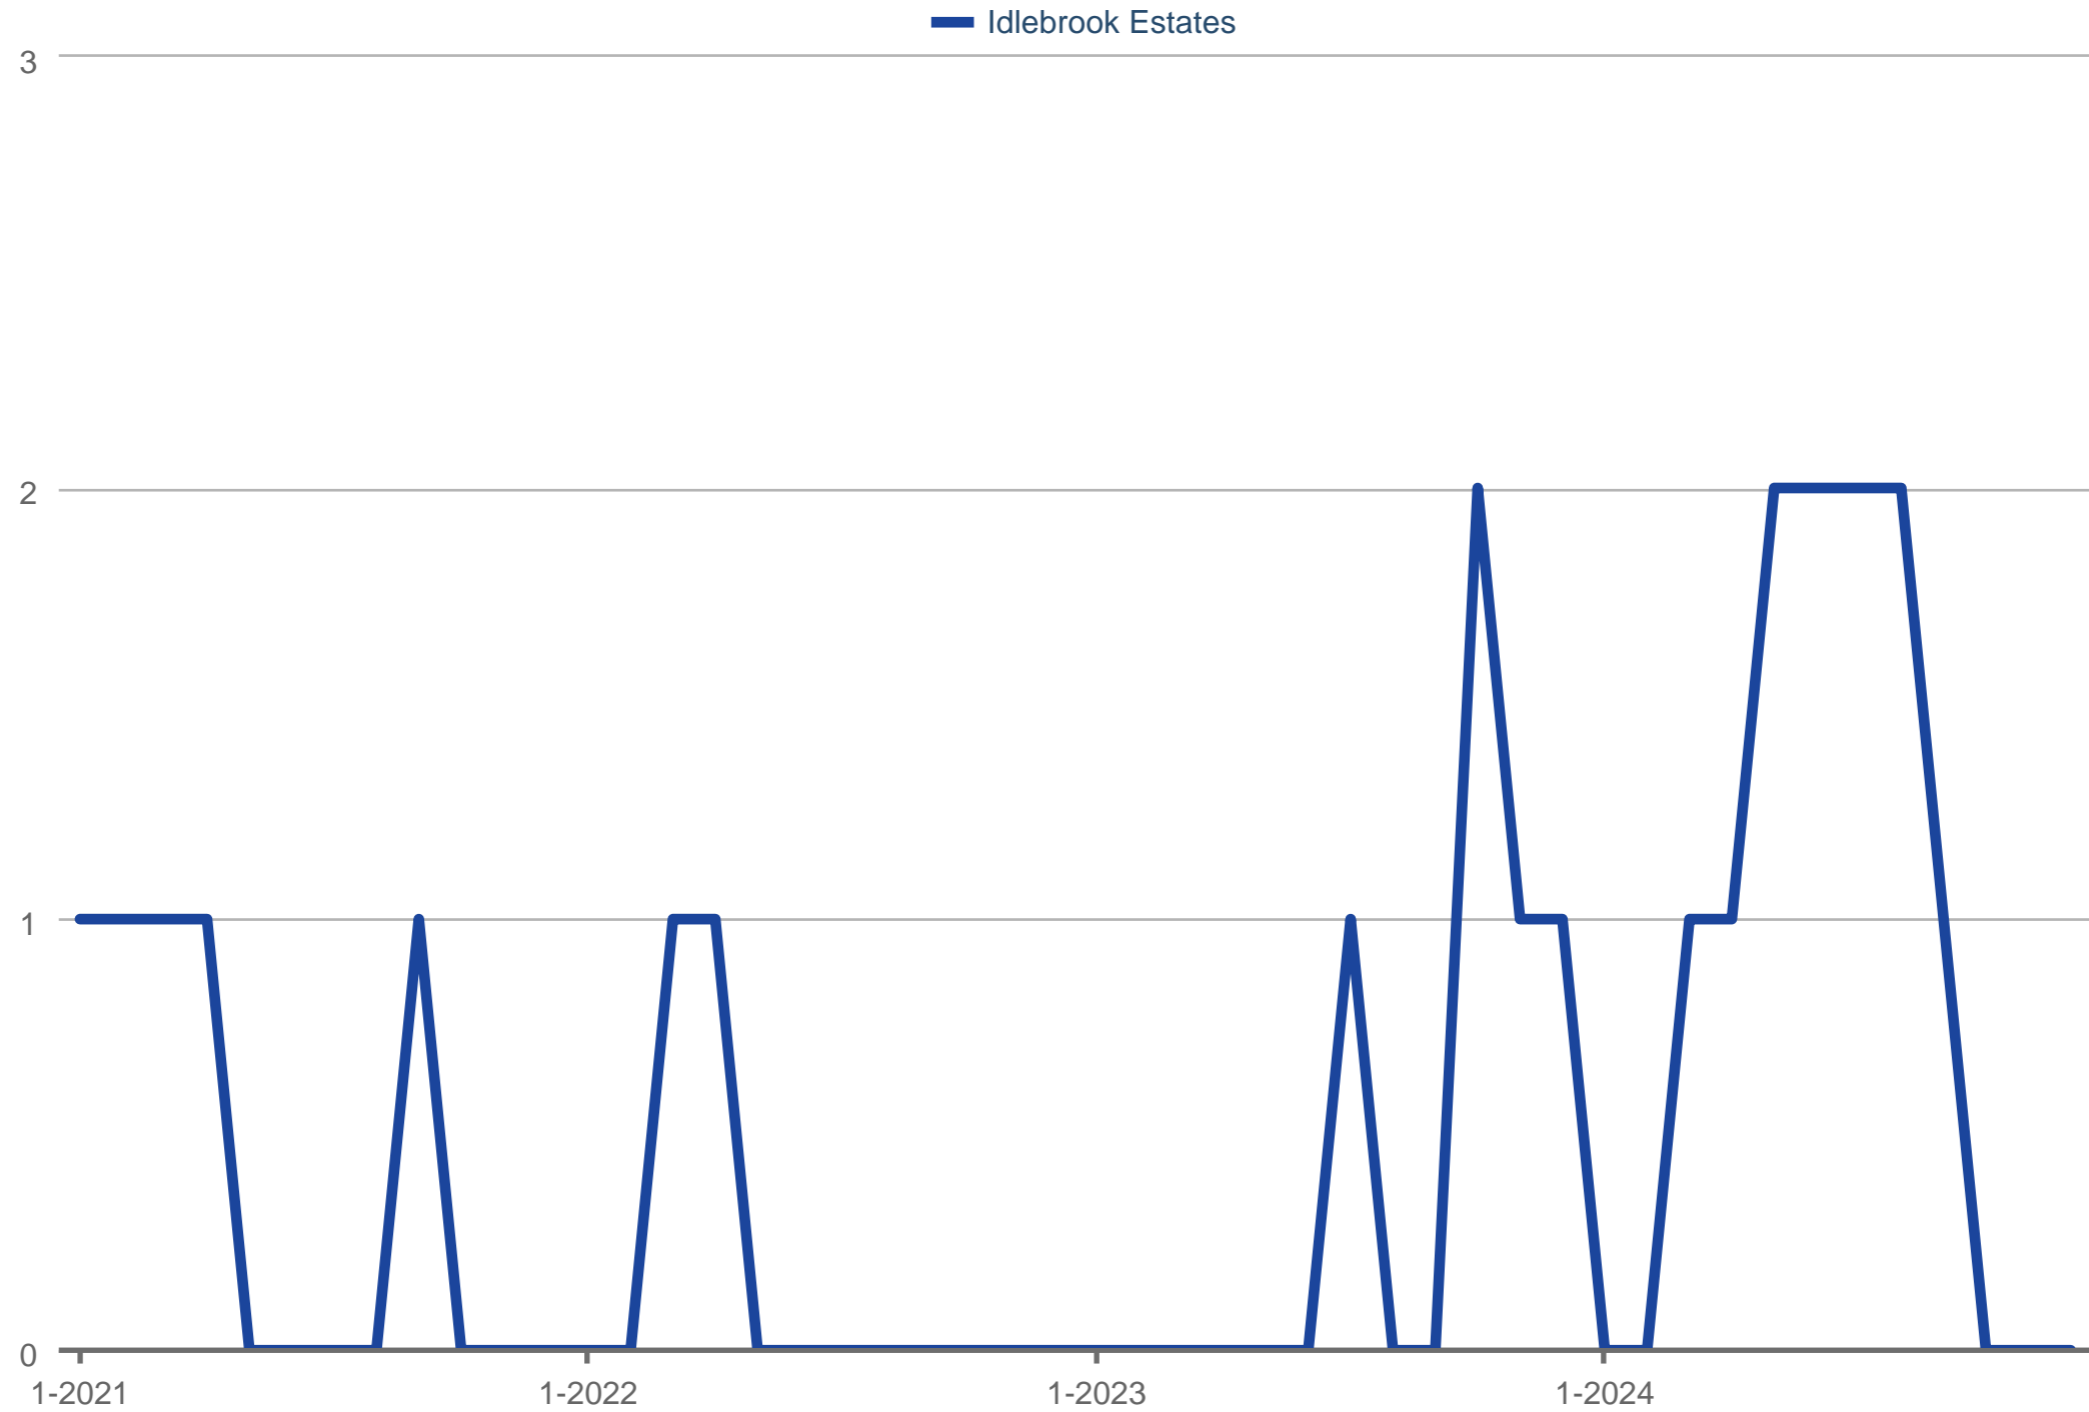

Homes for Sale

Idlebrook Estates

Each data point is one month of activity. Data is from January 24, 2025.