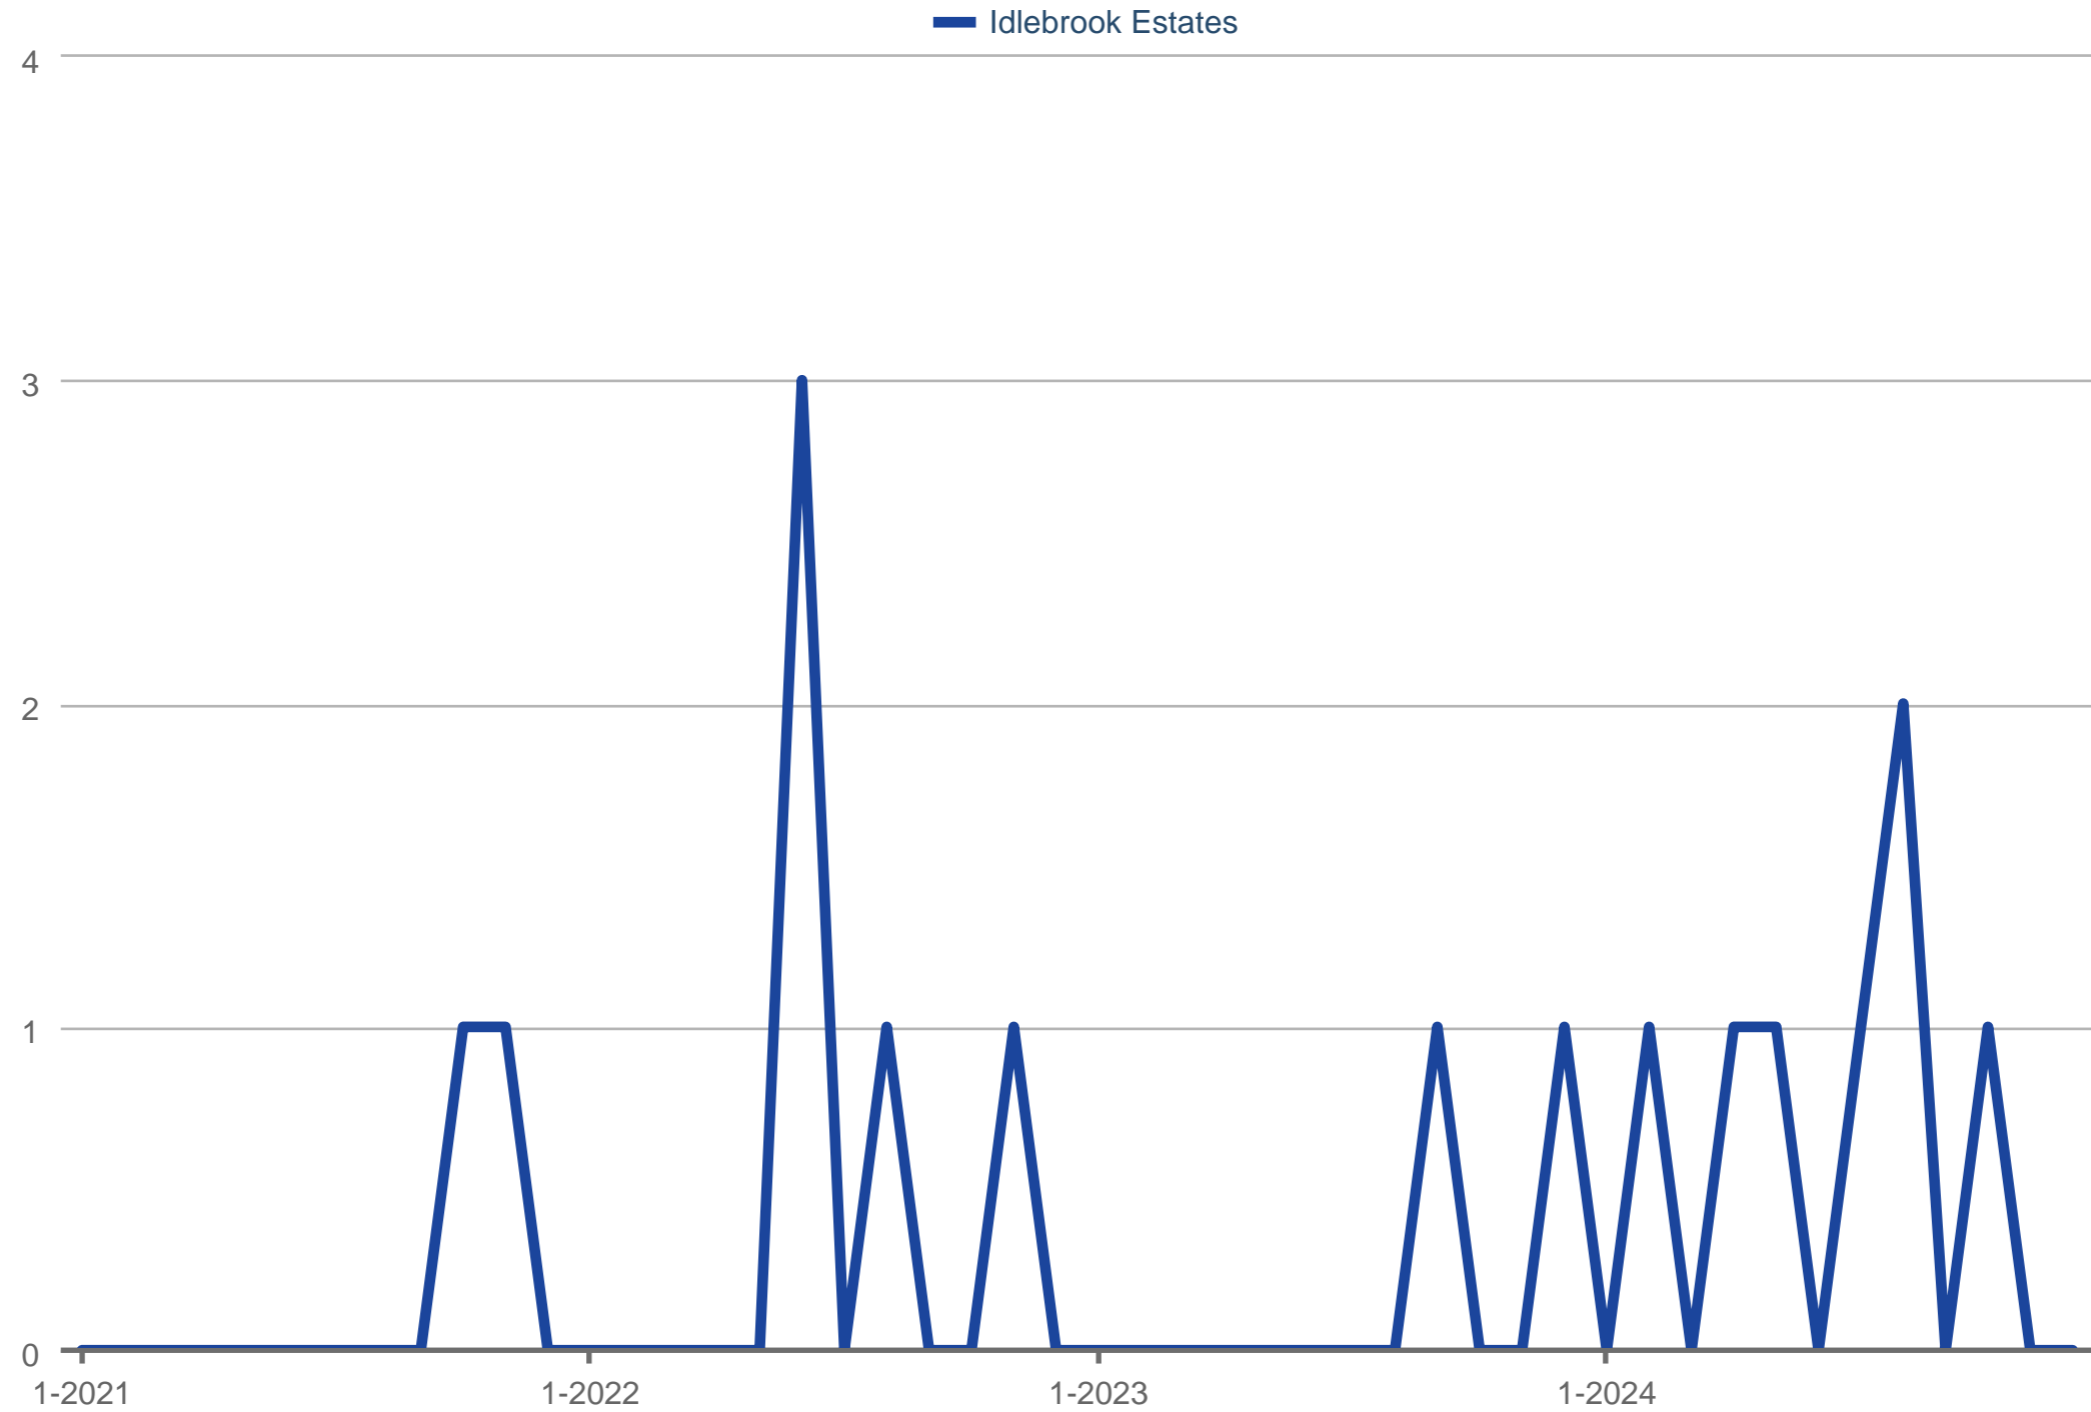

Closed Sales

Idlebrook Estates

Each data point is one month of activity. Data is from January 24, 2025.