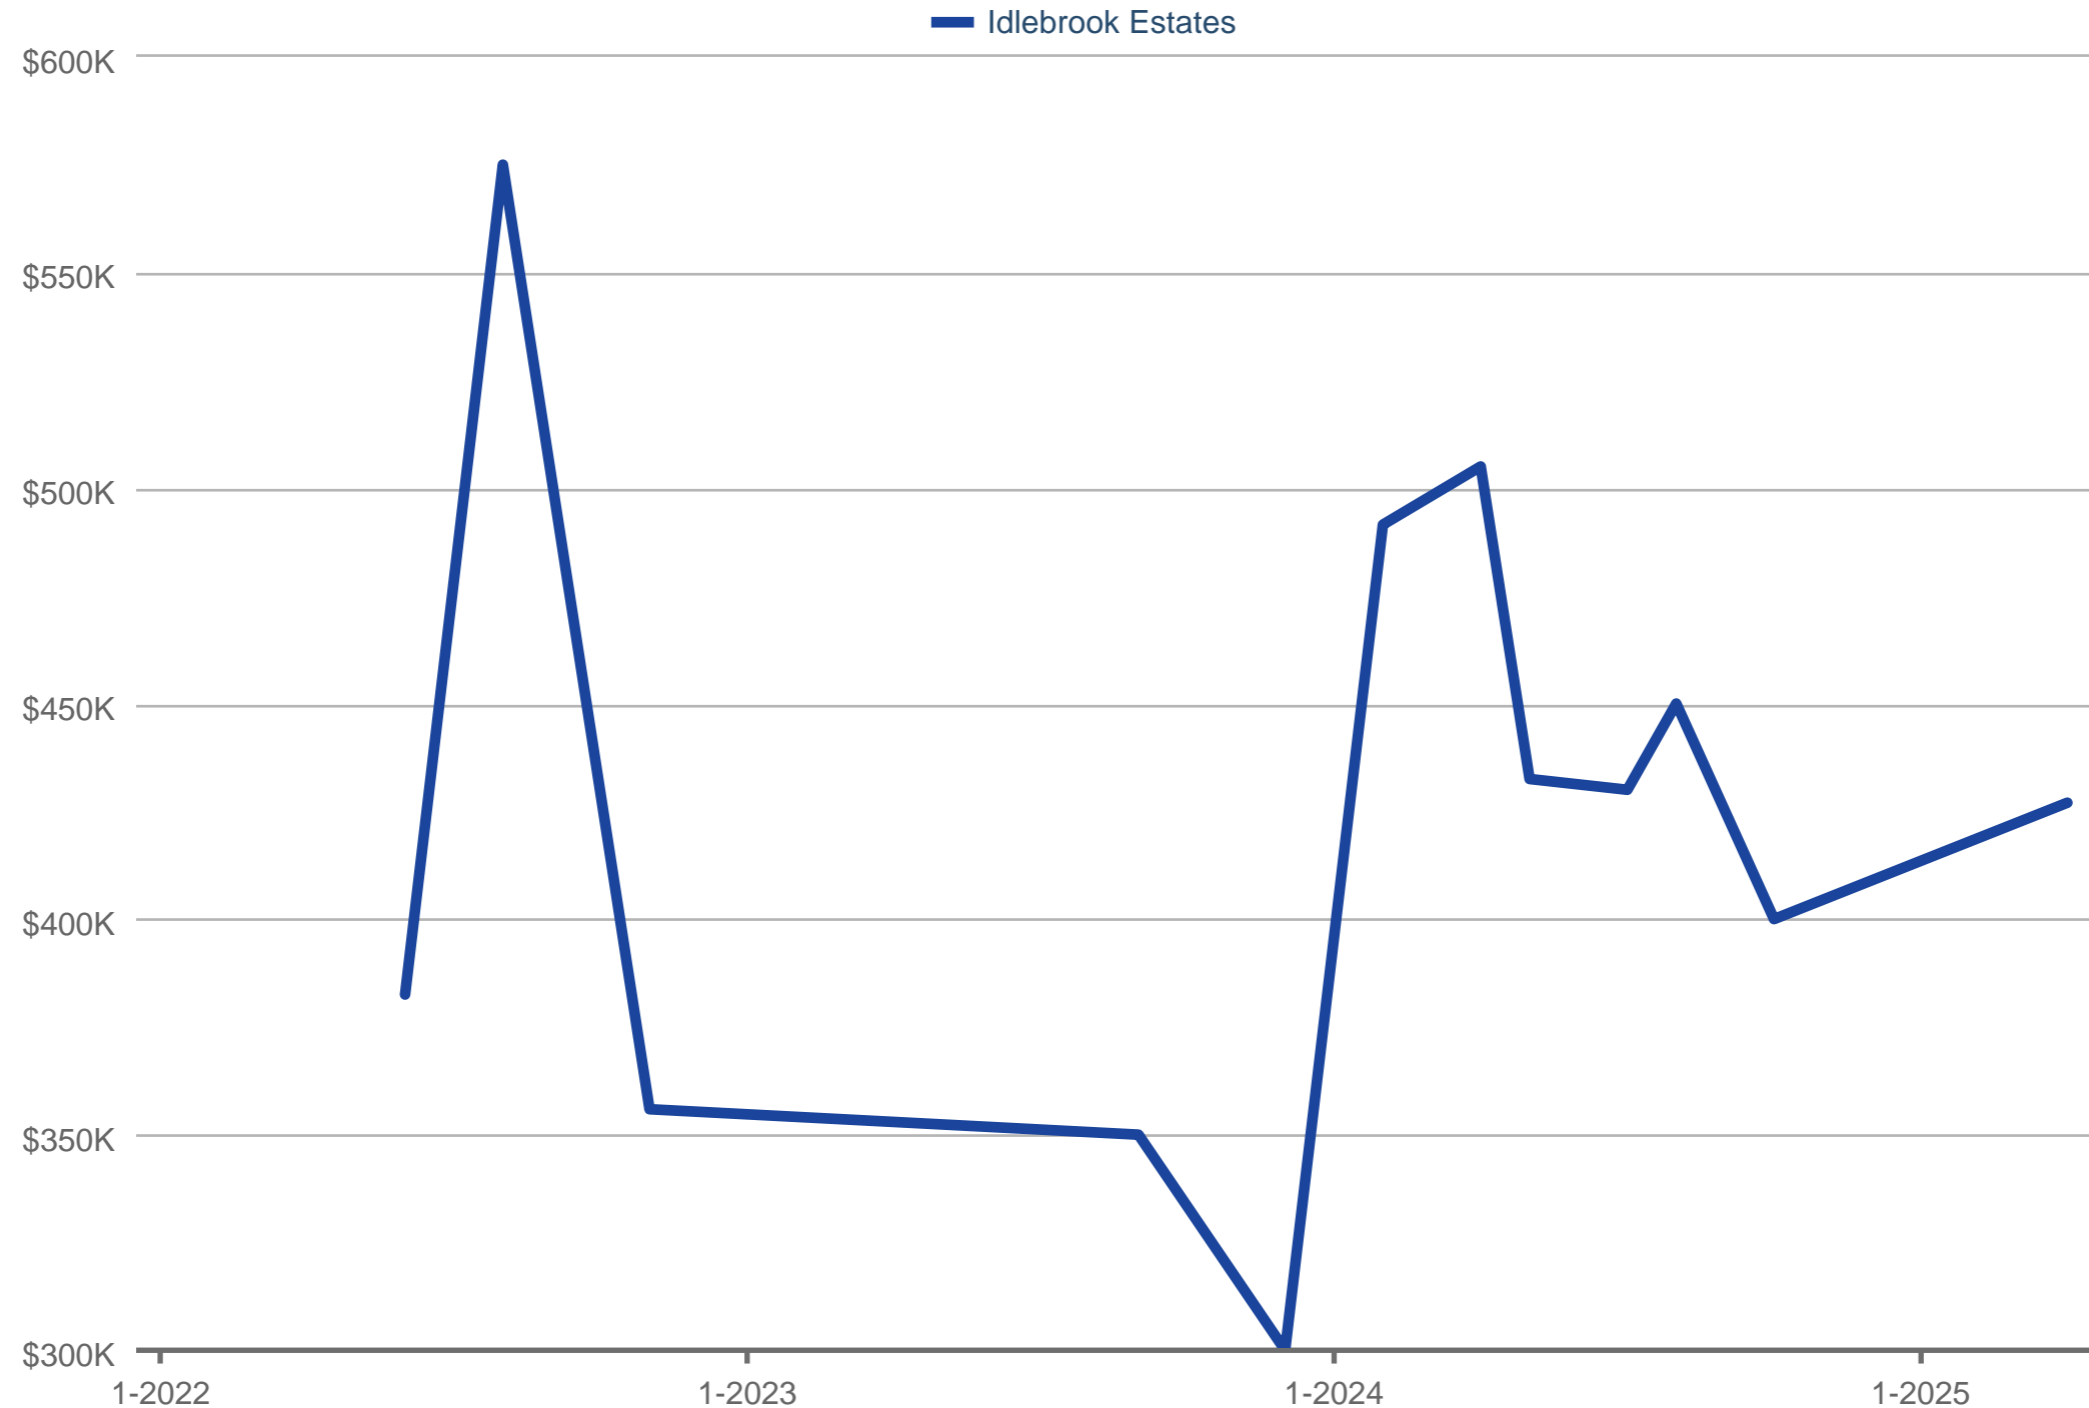

Average Sales Price

Idlebrook Estates

Each data point is one month of activity. Data is from May 17, 2025.