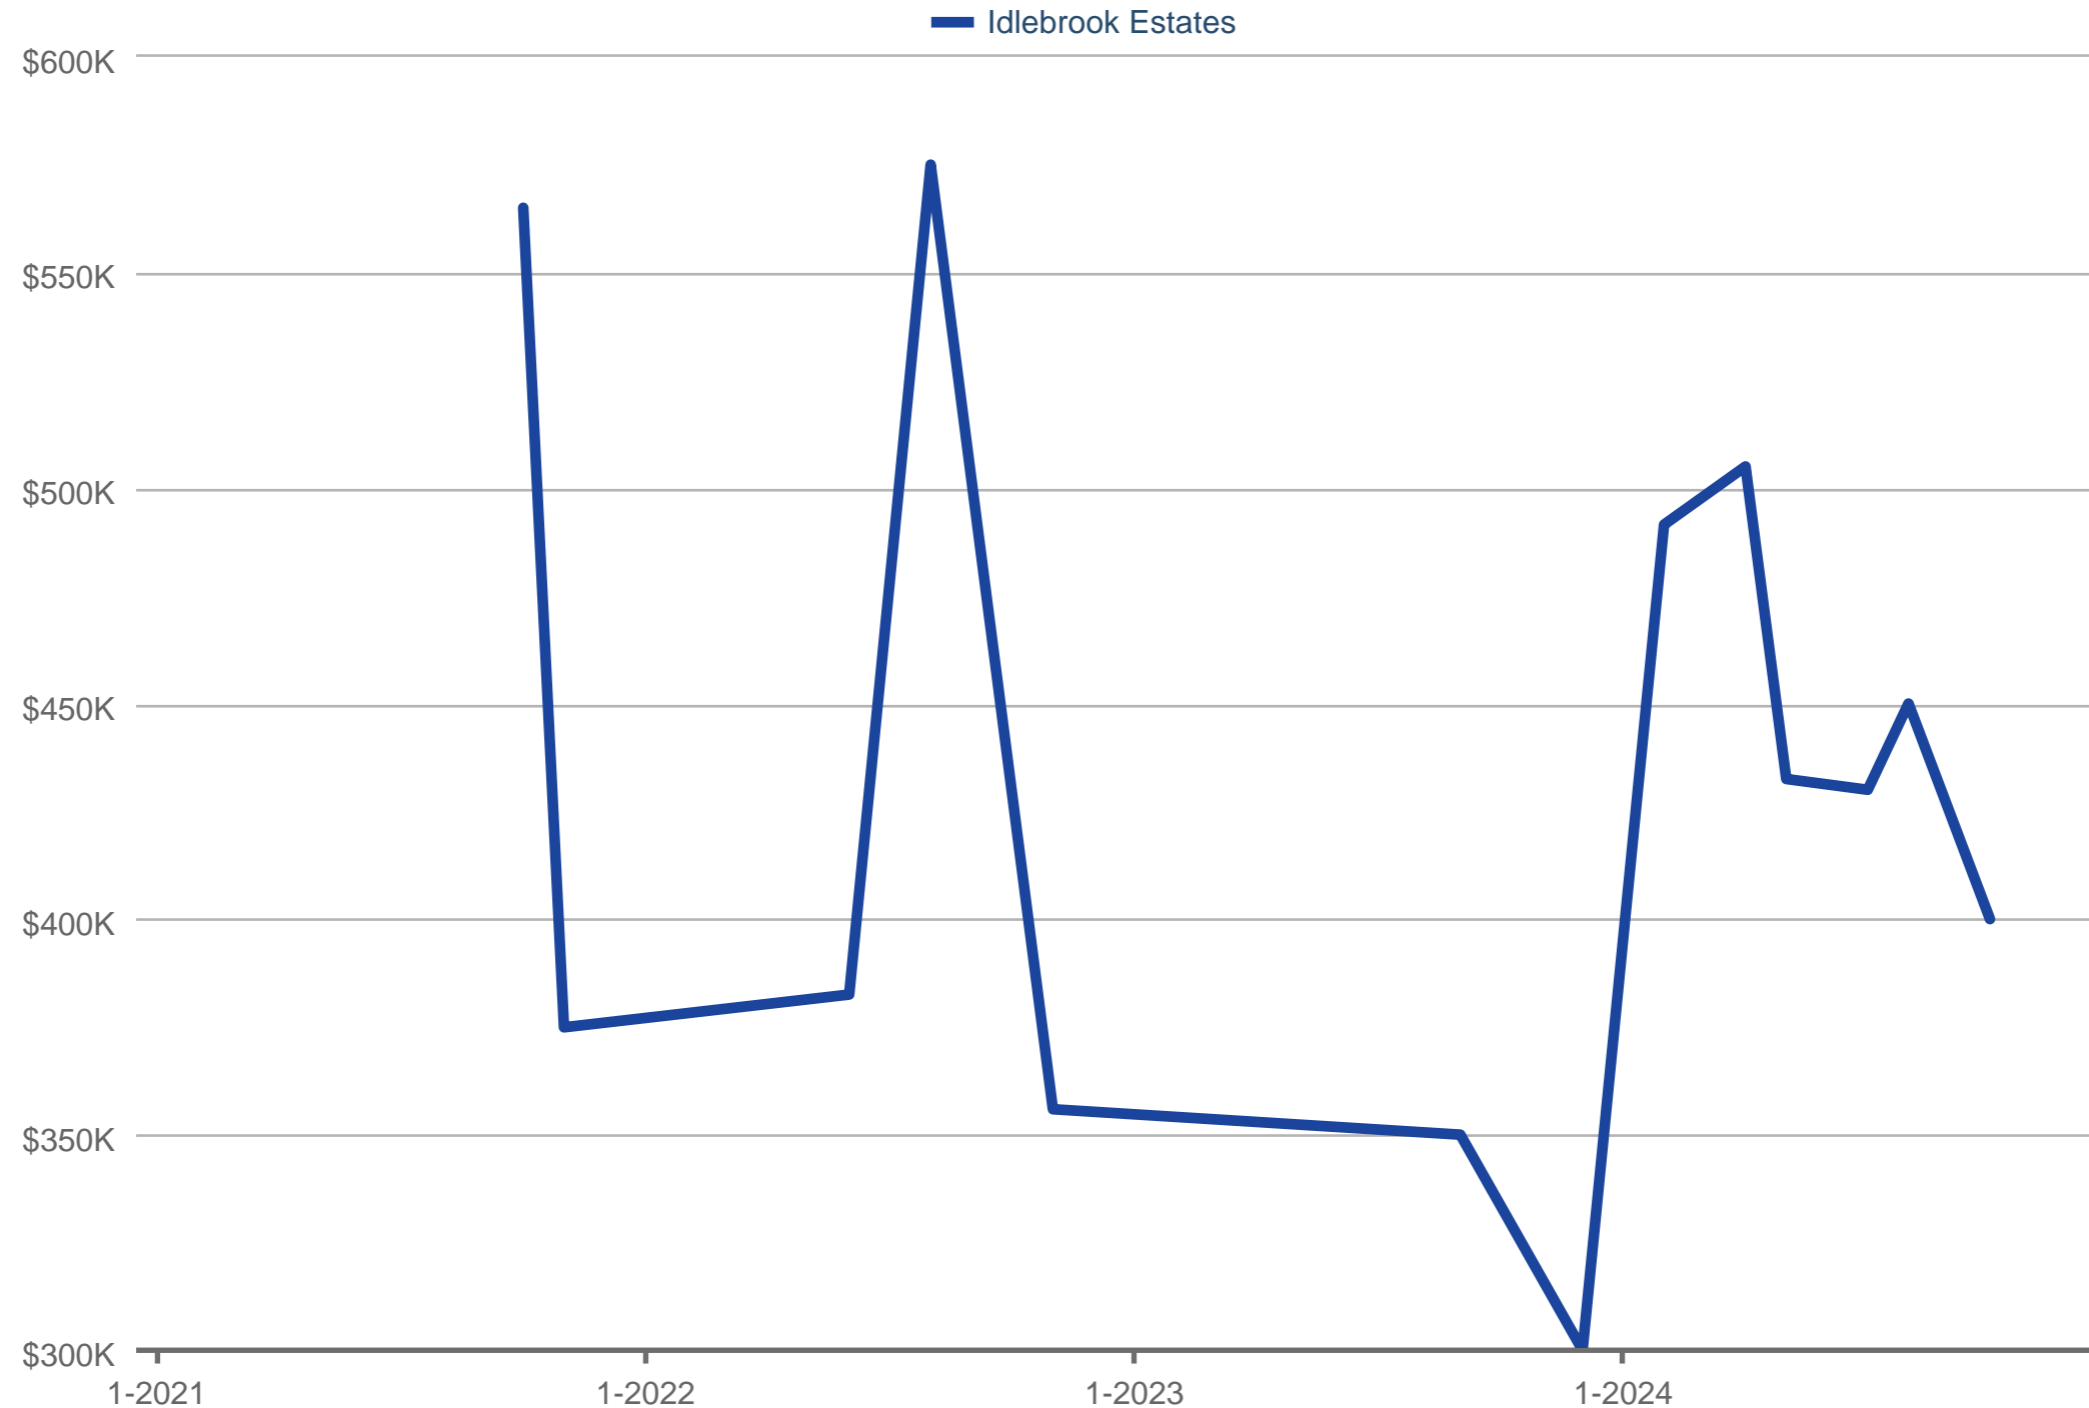

Average Sales Price

Idlebrook Estates

Each data point is one month of activity. Data is from January 24, 2025.