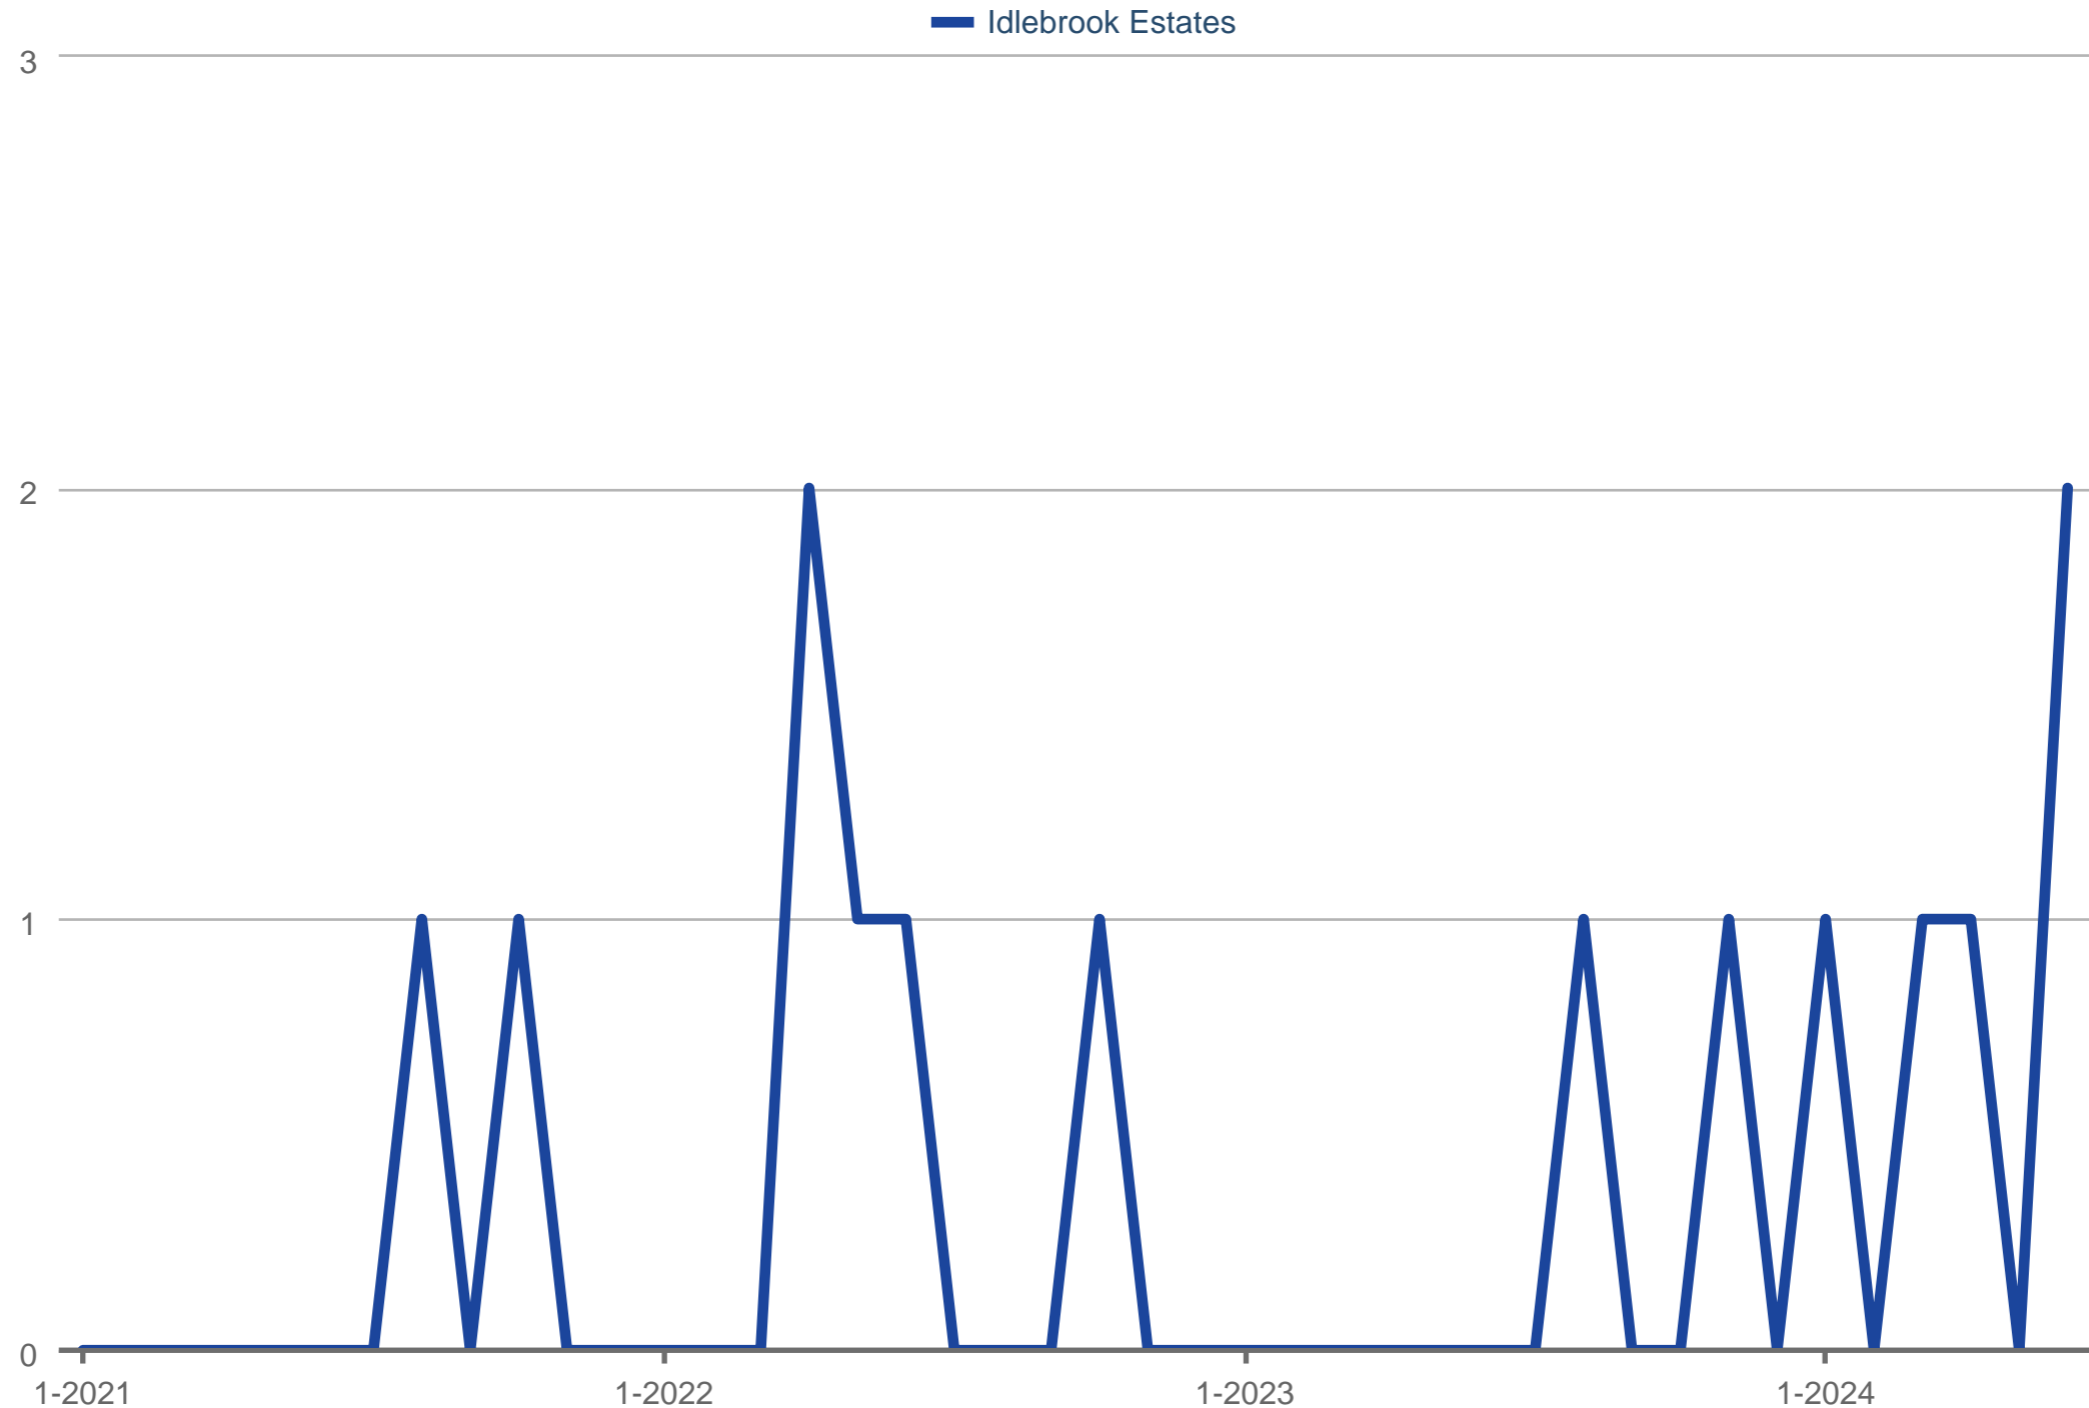

Pending Sales

Idlebrook Estates

Each data point is one month of activity. Data is from July 15, 2024.