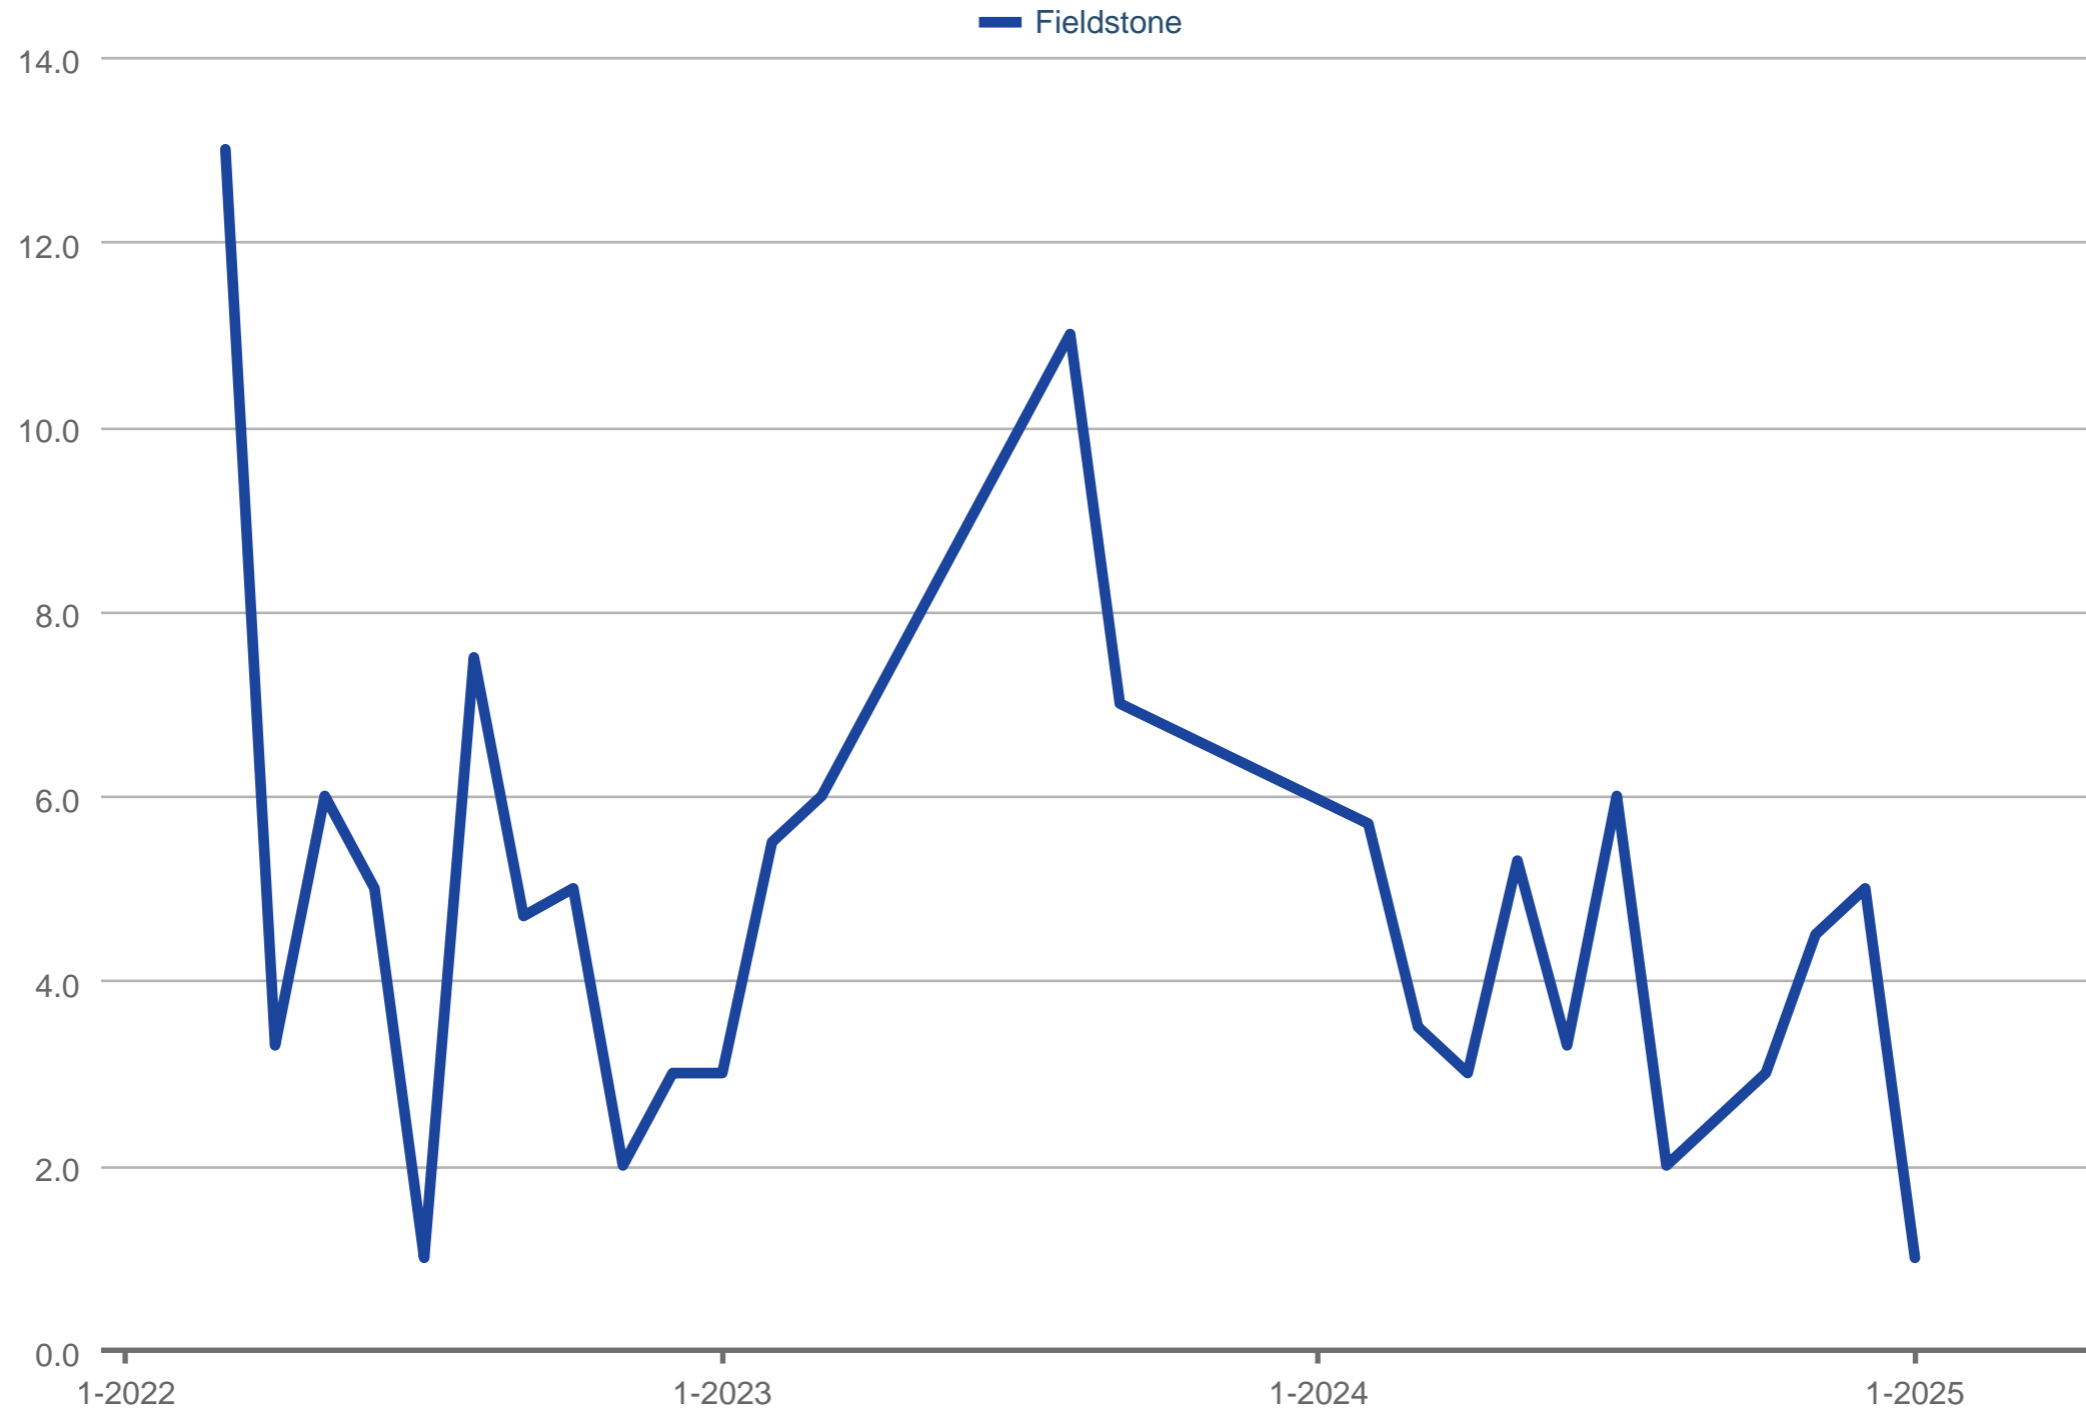

Showings Per Listing

Fieldstone

Each data point is one month of activity. Data is from May 17, 2025.