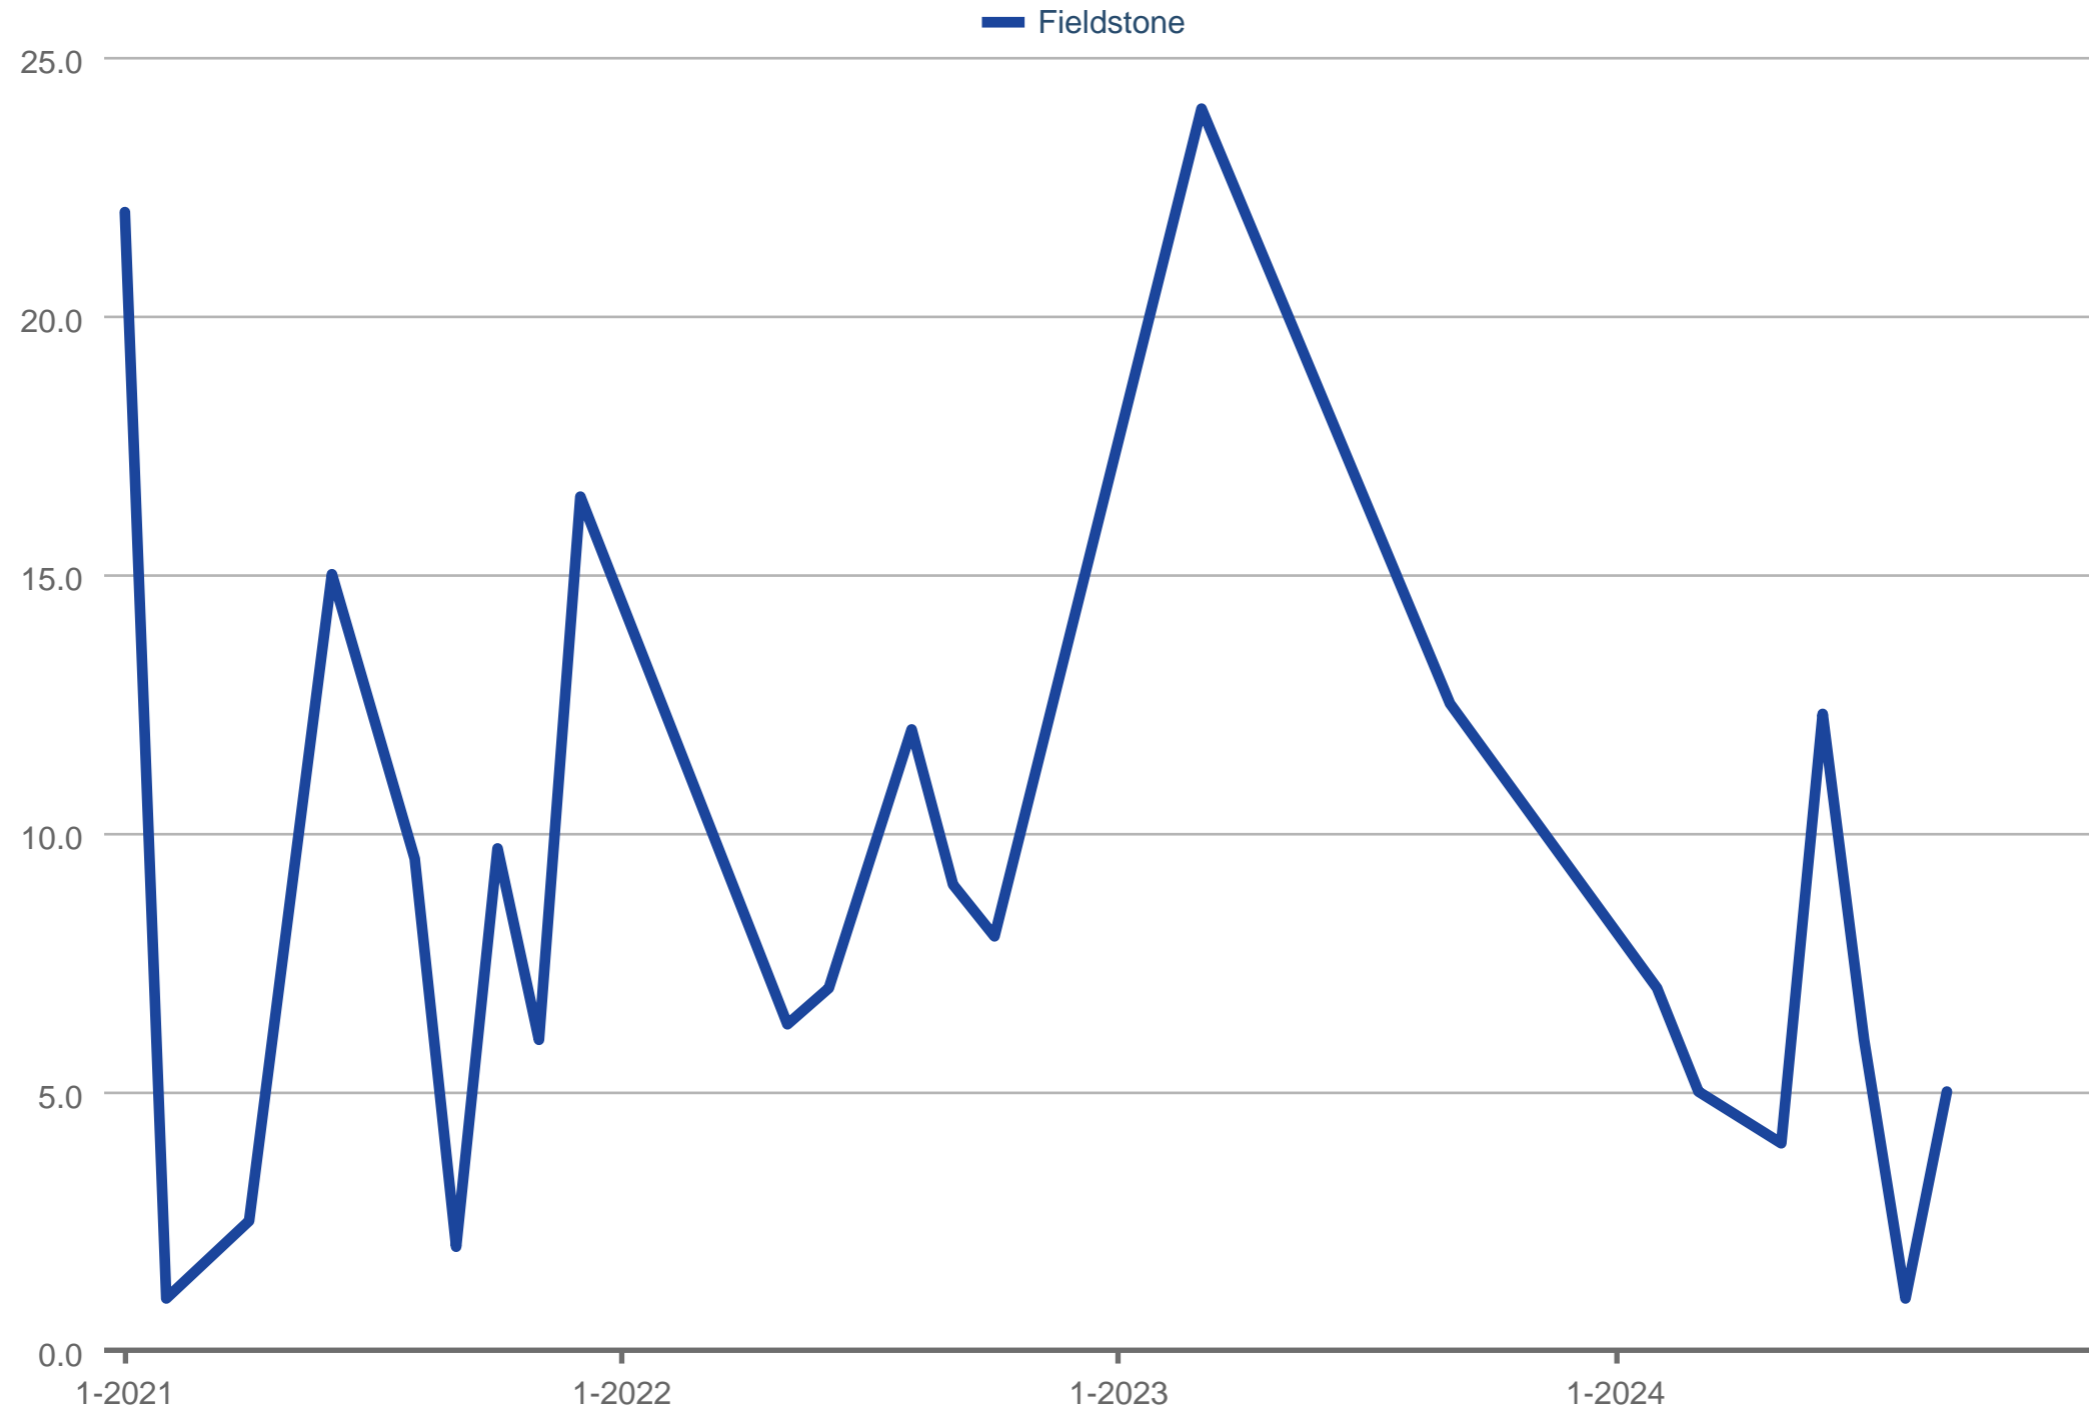

Average Showings to Pending

Fieldstone

Each data point is one month of activity. Data is from January 24, 2025.

All data from RMLS Alliance. InfoSparks © 2025 ShowingTime Plus, LLC.