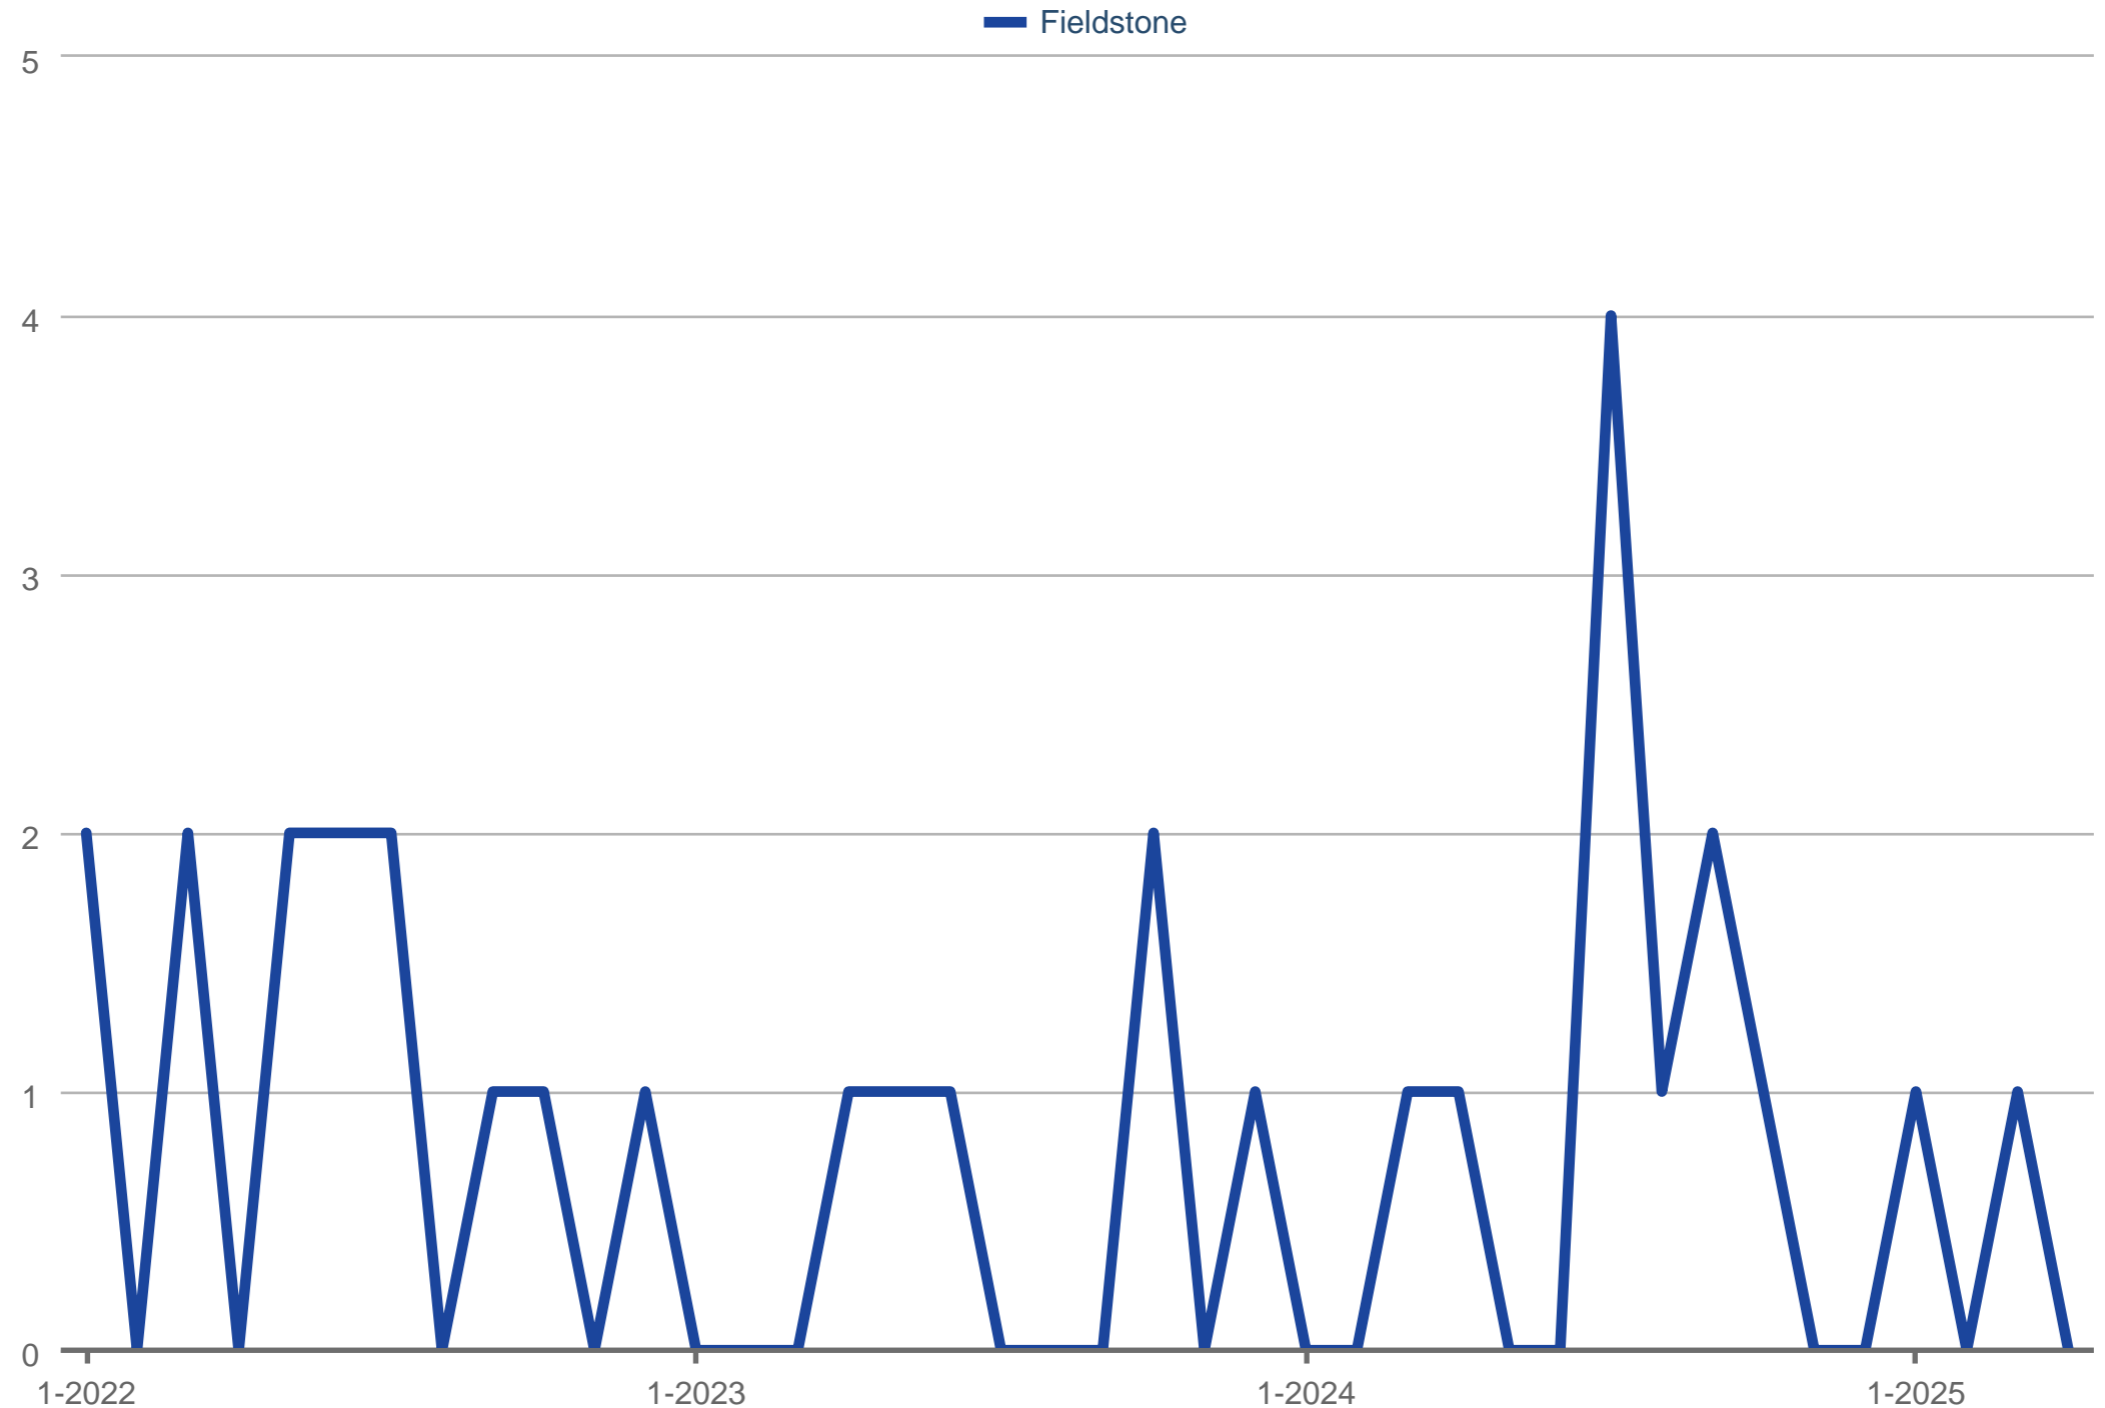

Closed Sales

Fieldstone

Each data point is one month of activity. Data is from May 17, 2025.