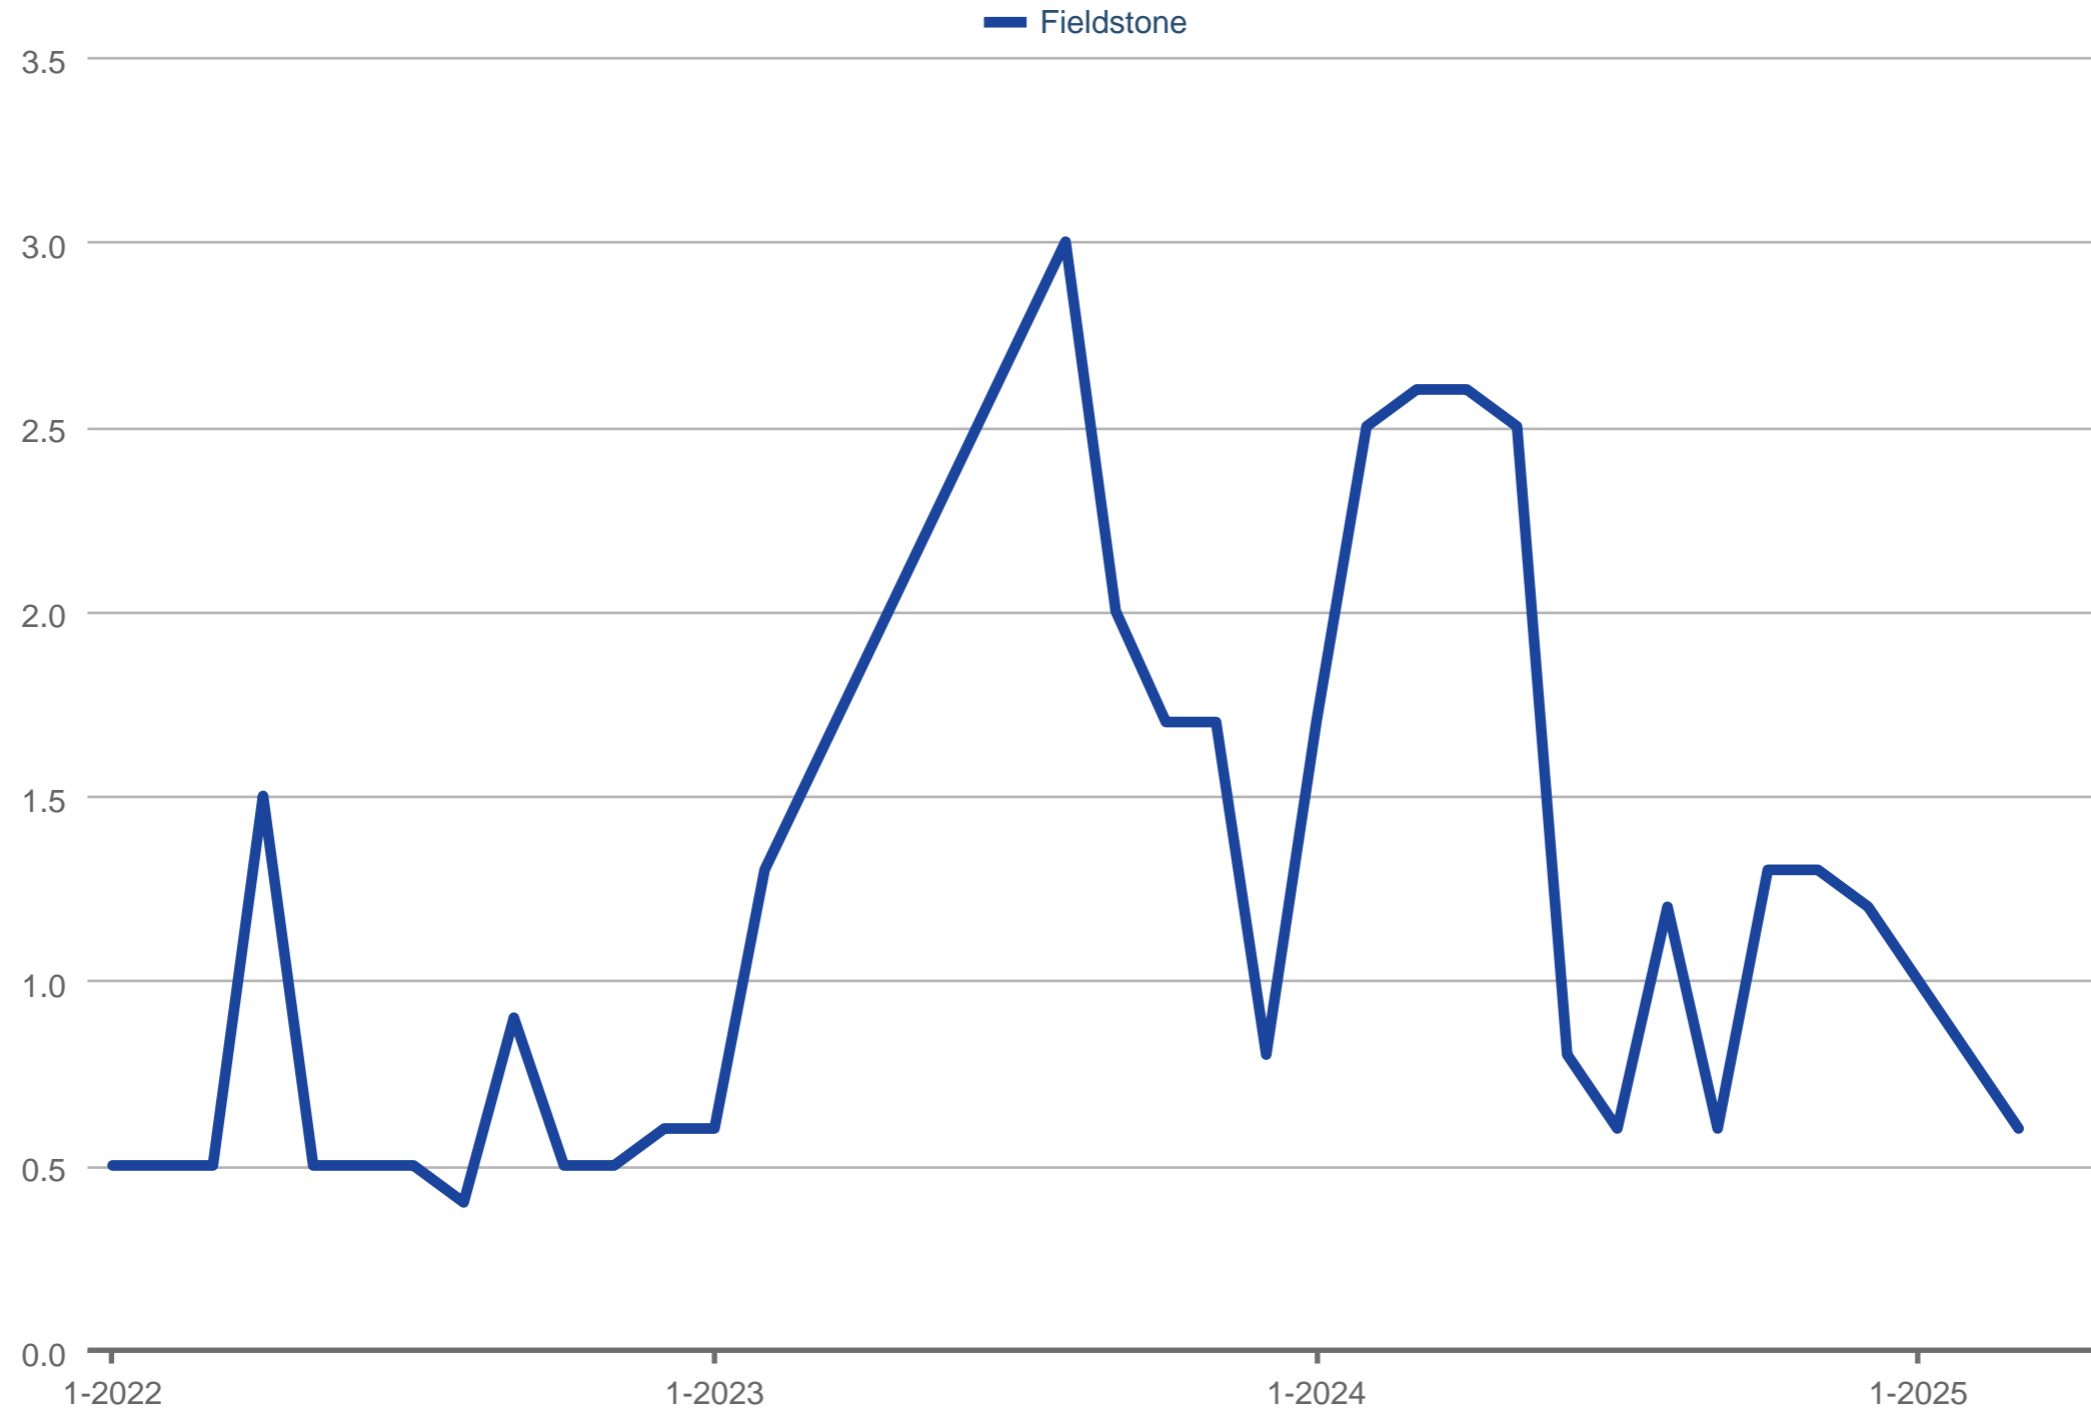

### Months Supply of Homes for Sale

Each data point is one month of activity. Data is from May 17, 2025.

All data from RMLS Alliance. InfoSparks © 2025 ShowingTime Plus, LLC.