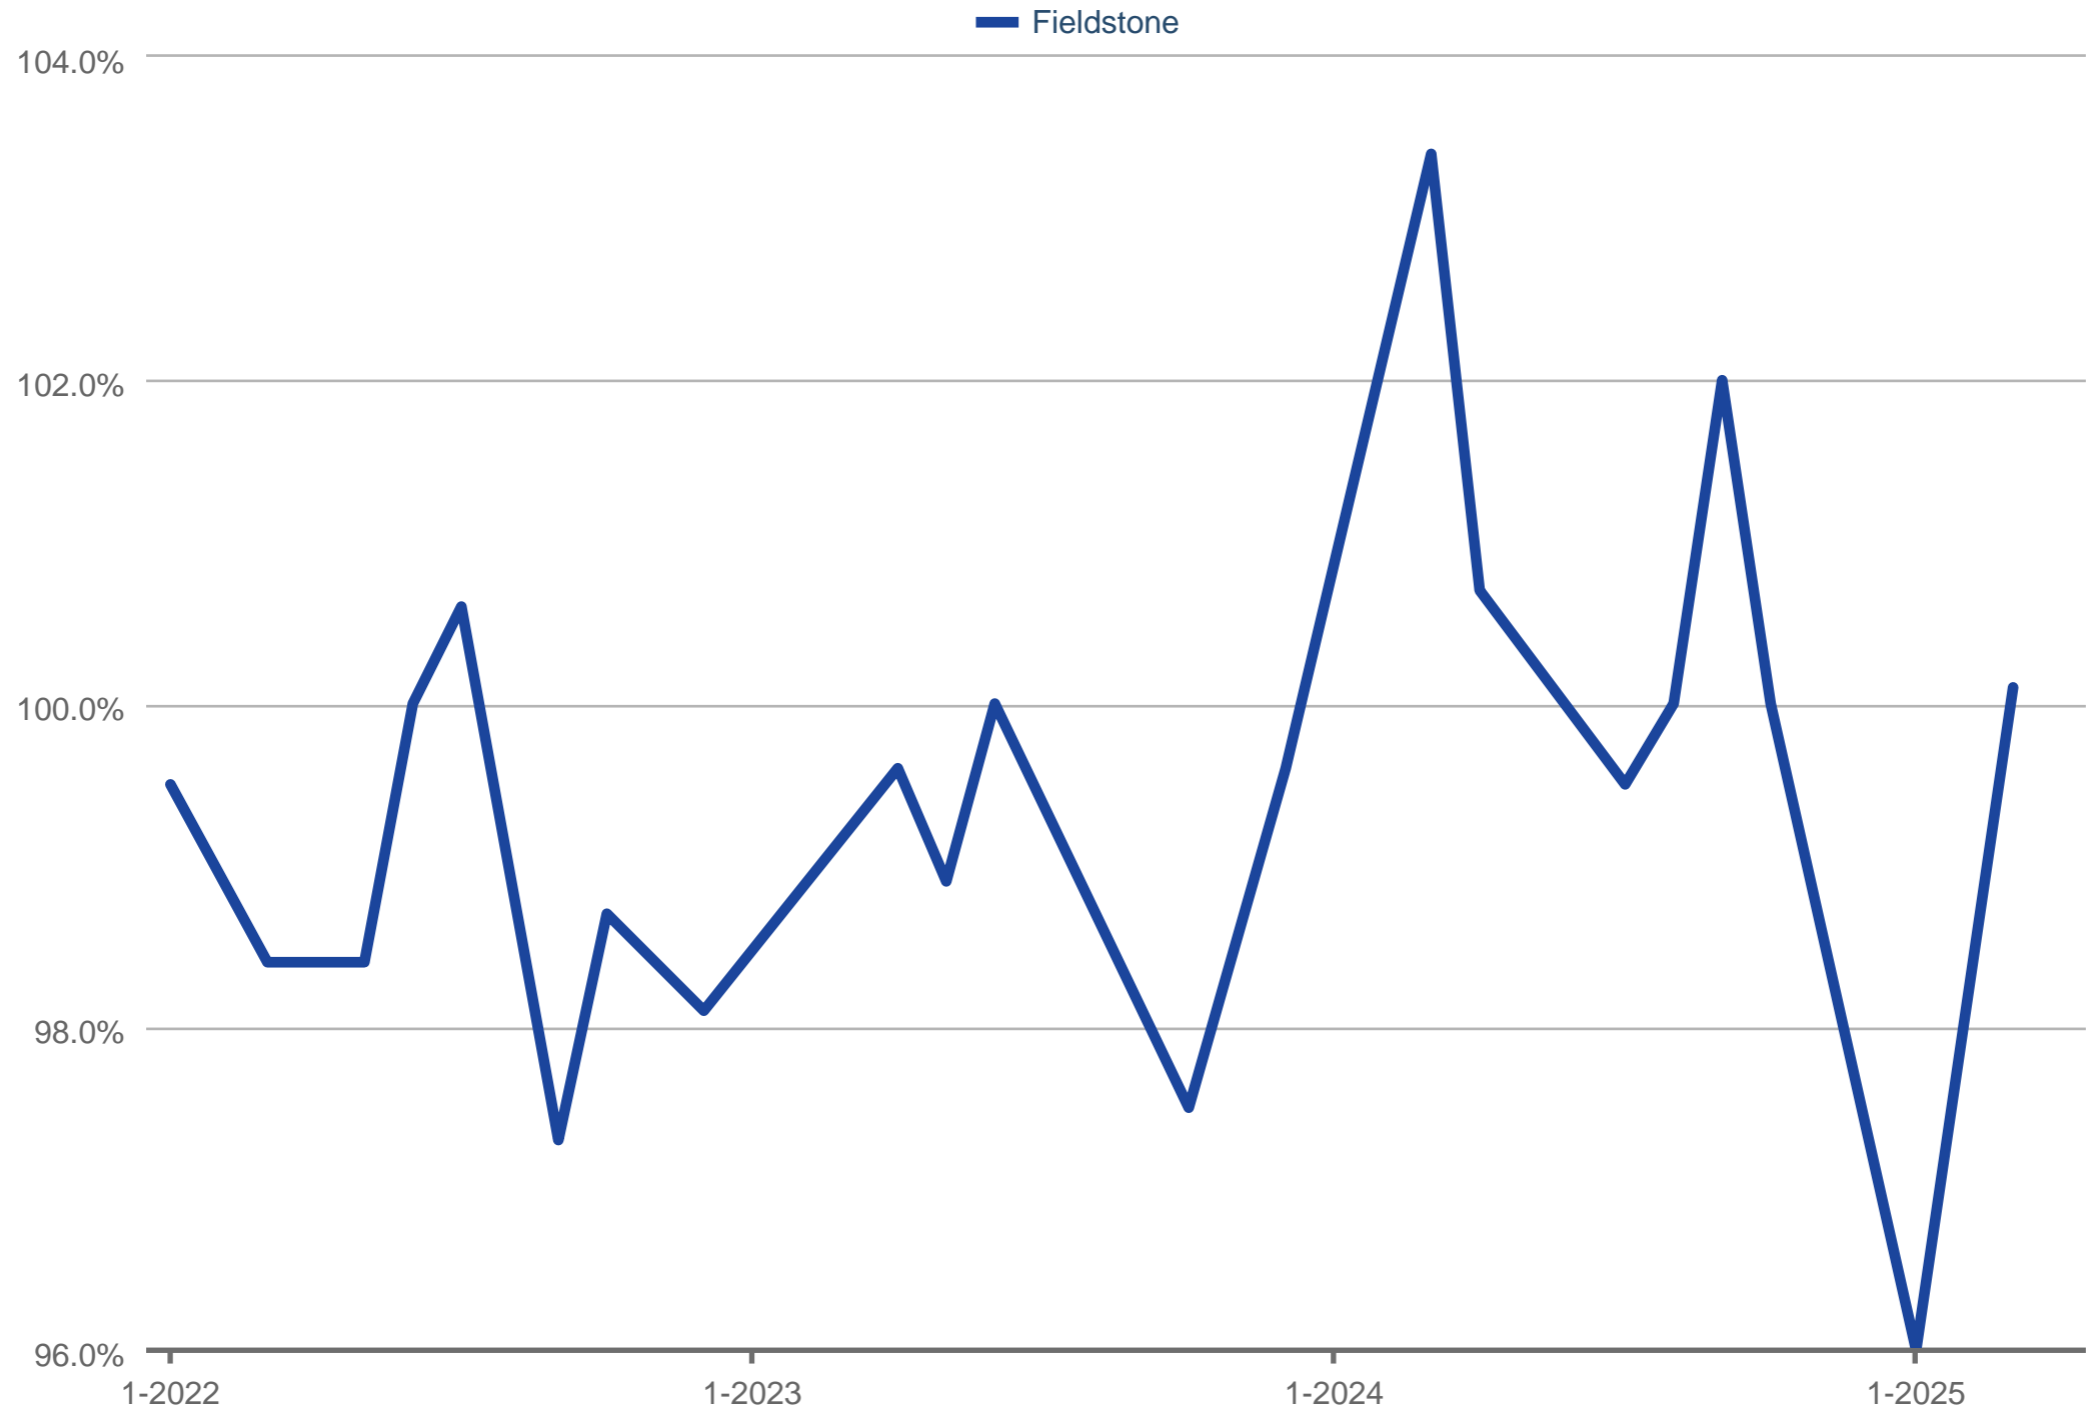

Average Percent of Last List Price

Each data point is one month of activity. Data is from May 17, 2025.

All data from RMLS Alliance. InfoSparks © 2025 ShowingTime Plus, LLC.