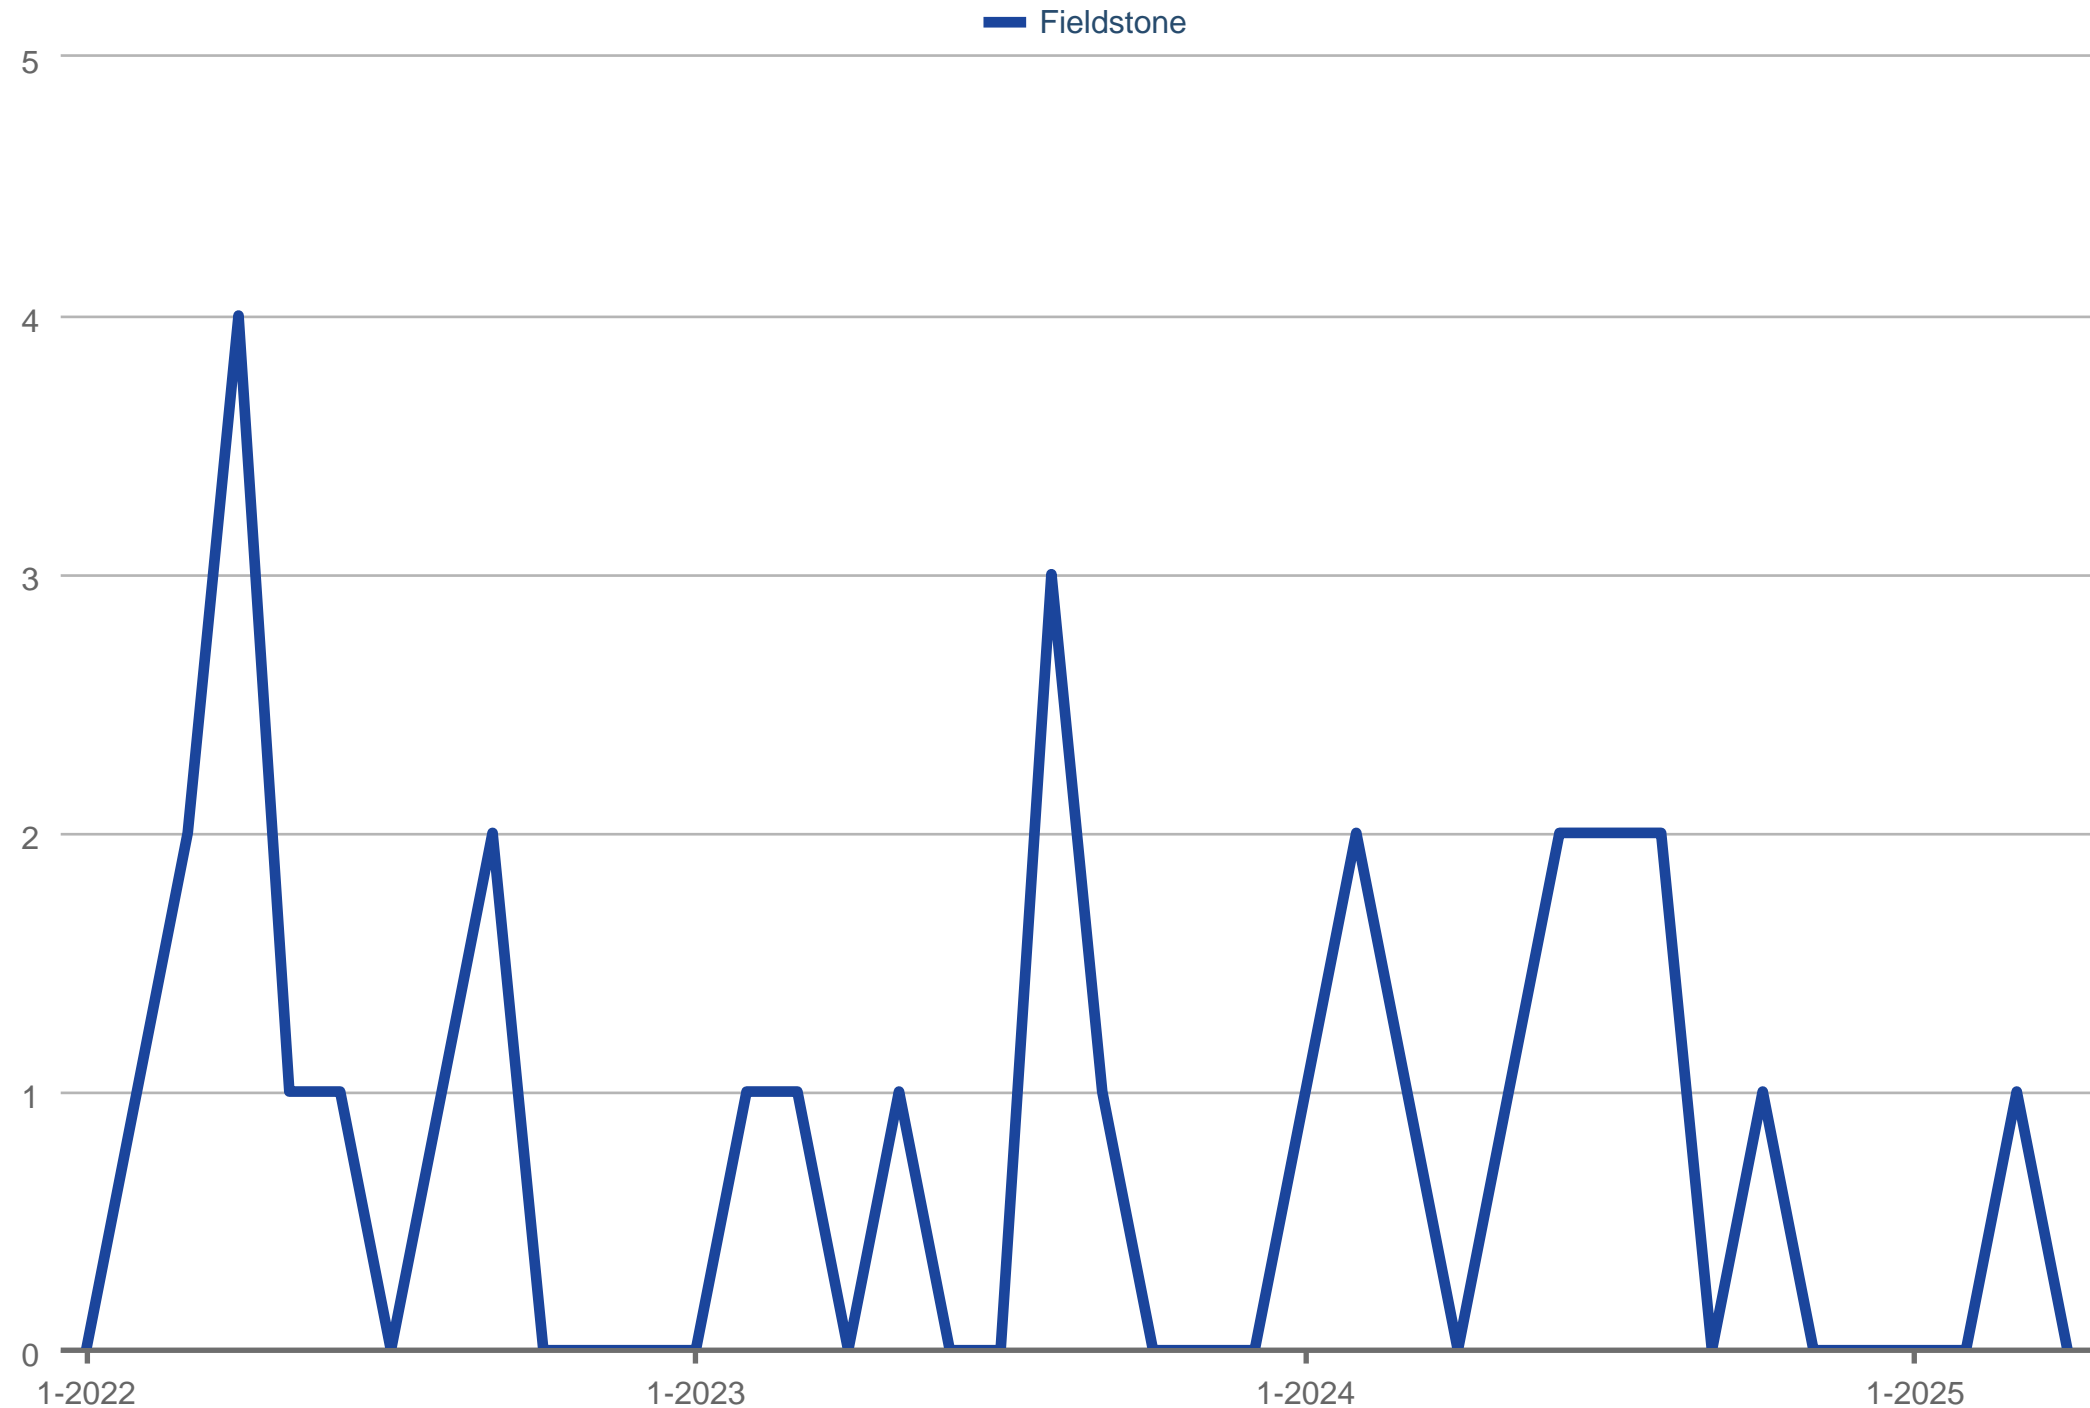

New Listings

Fieldstone

Each data point is one month of activity. Data is from May 17, 2025.