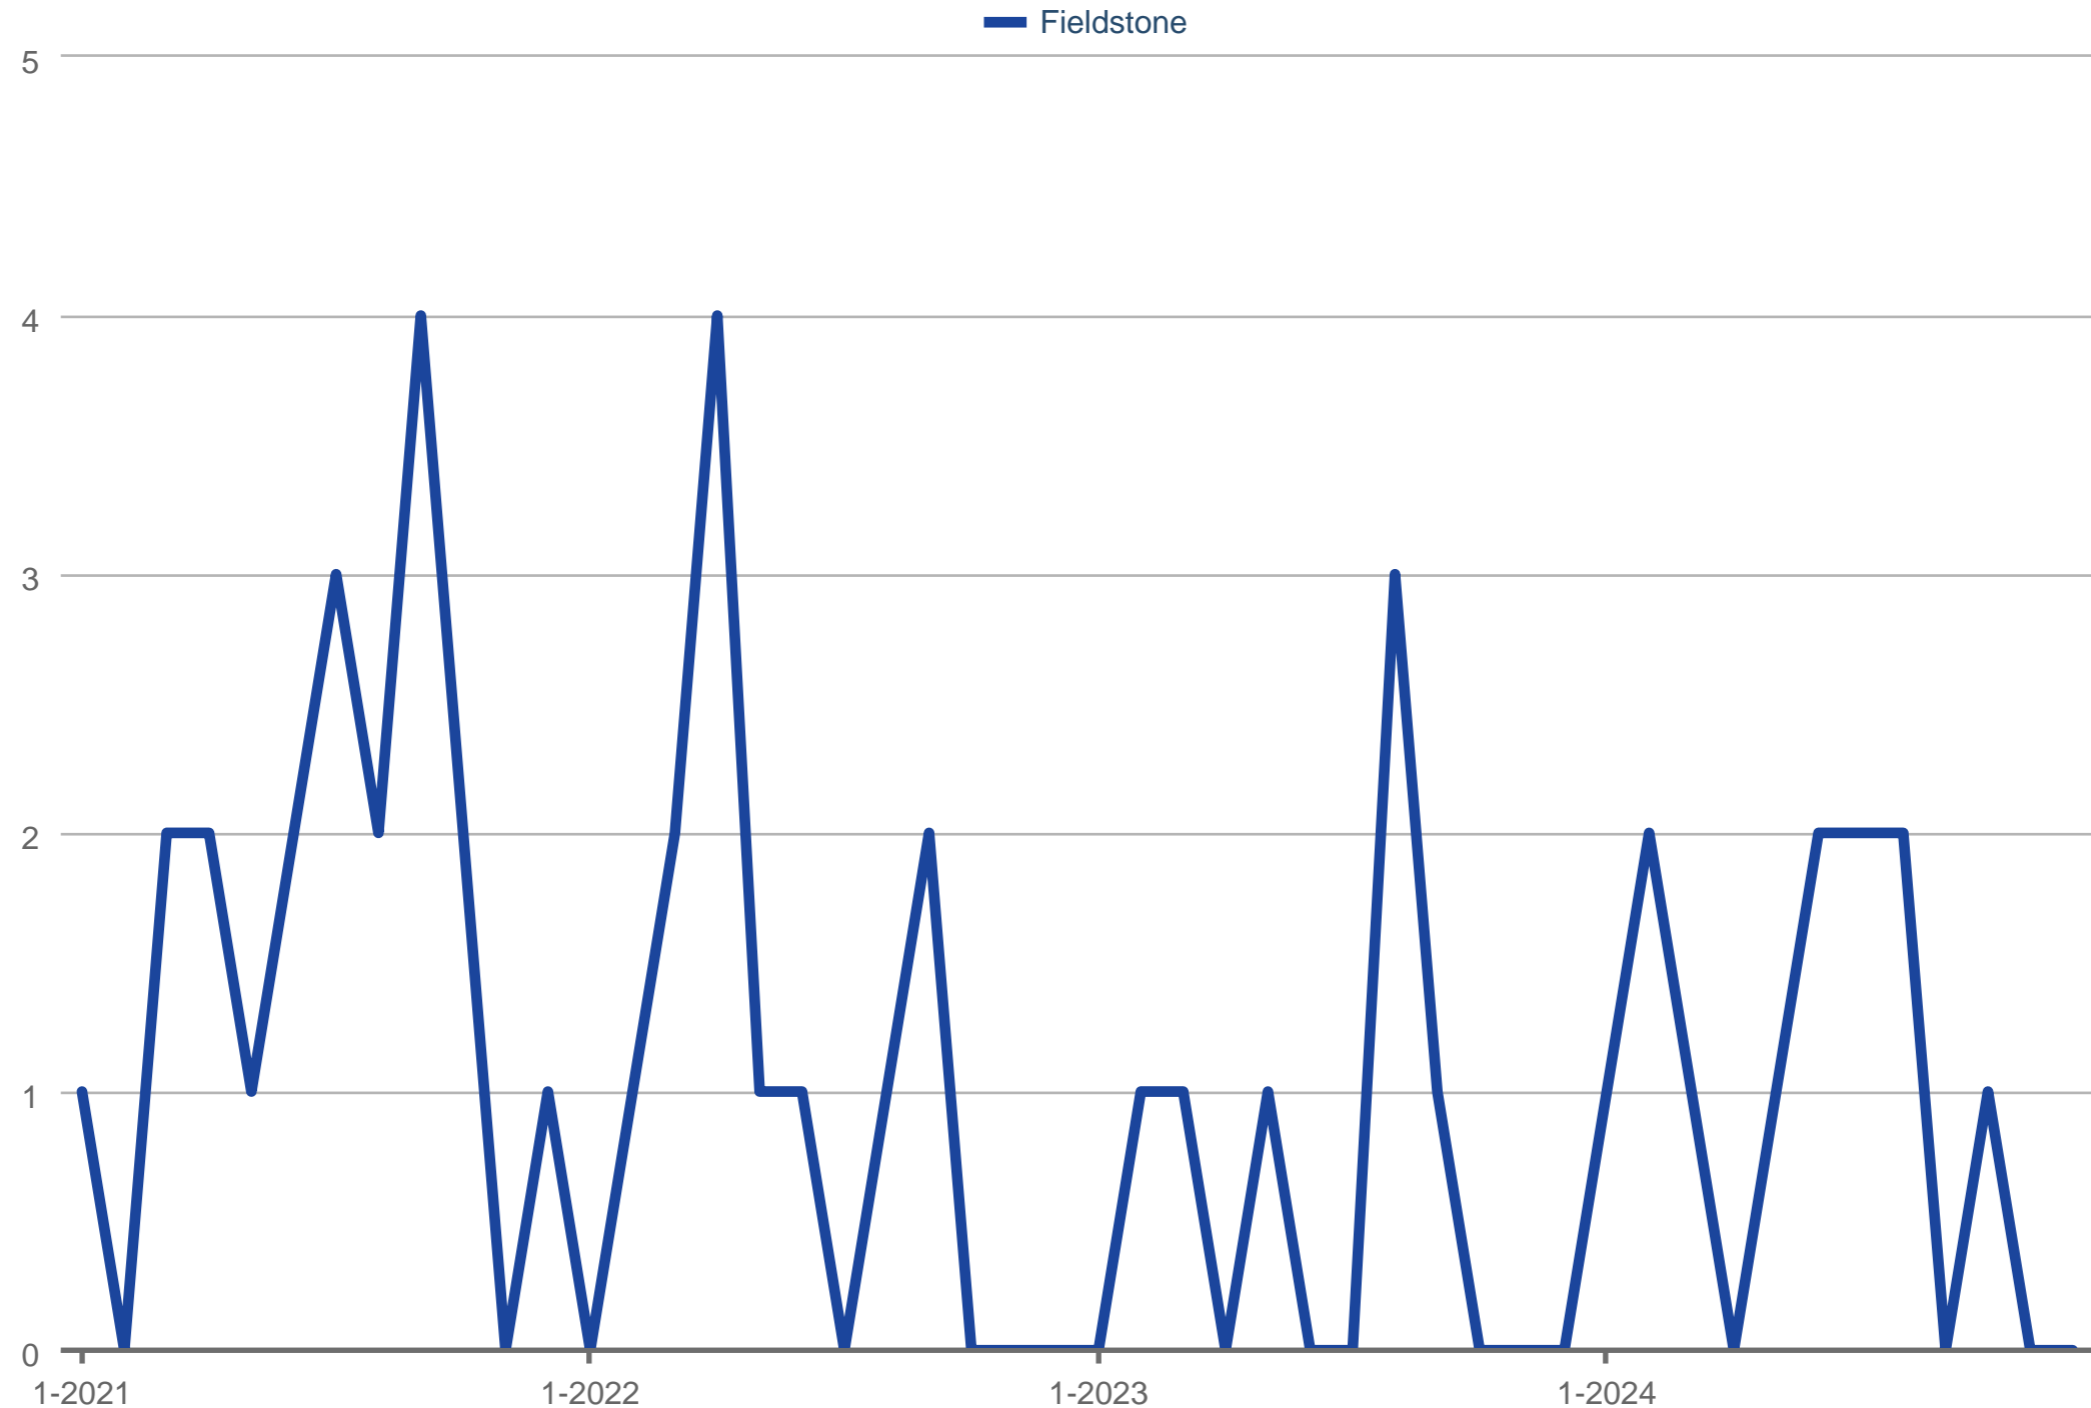

### New Listings

Fieldstone

Each data point is one month of activity. Data is from January 24, 2025.