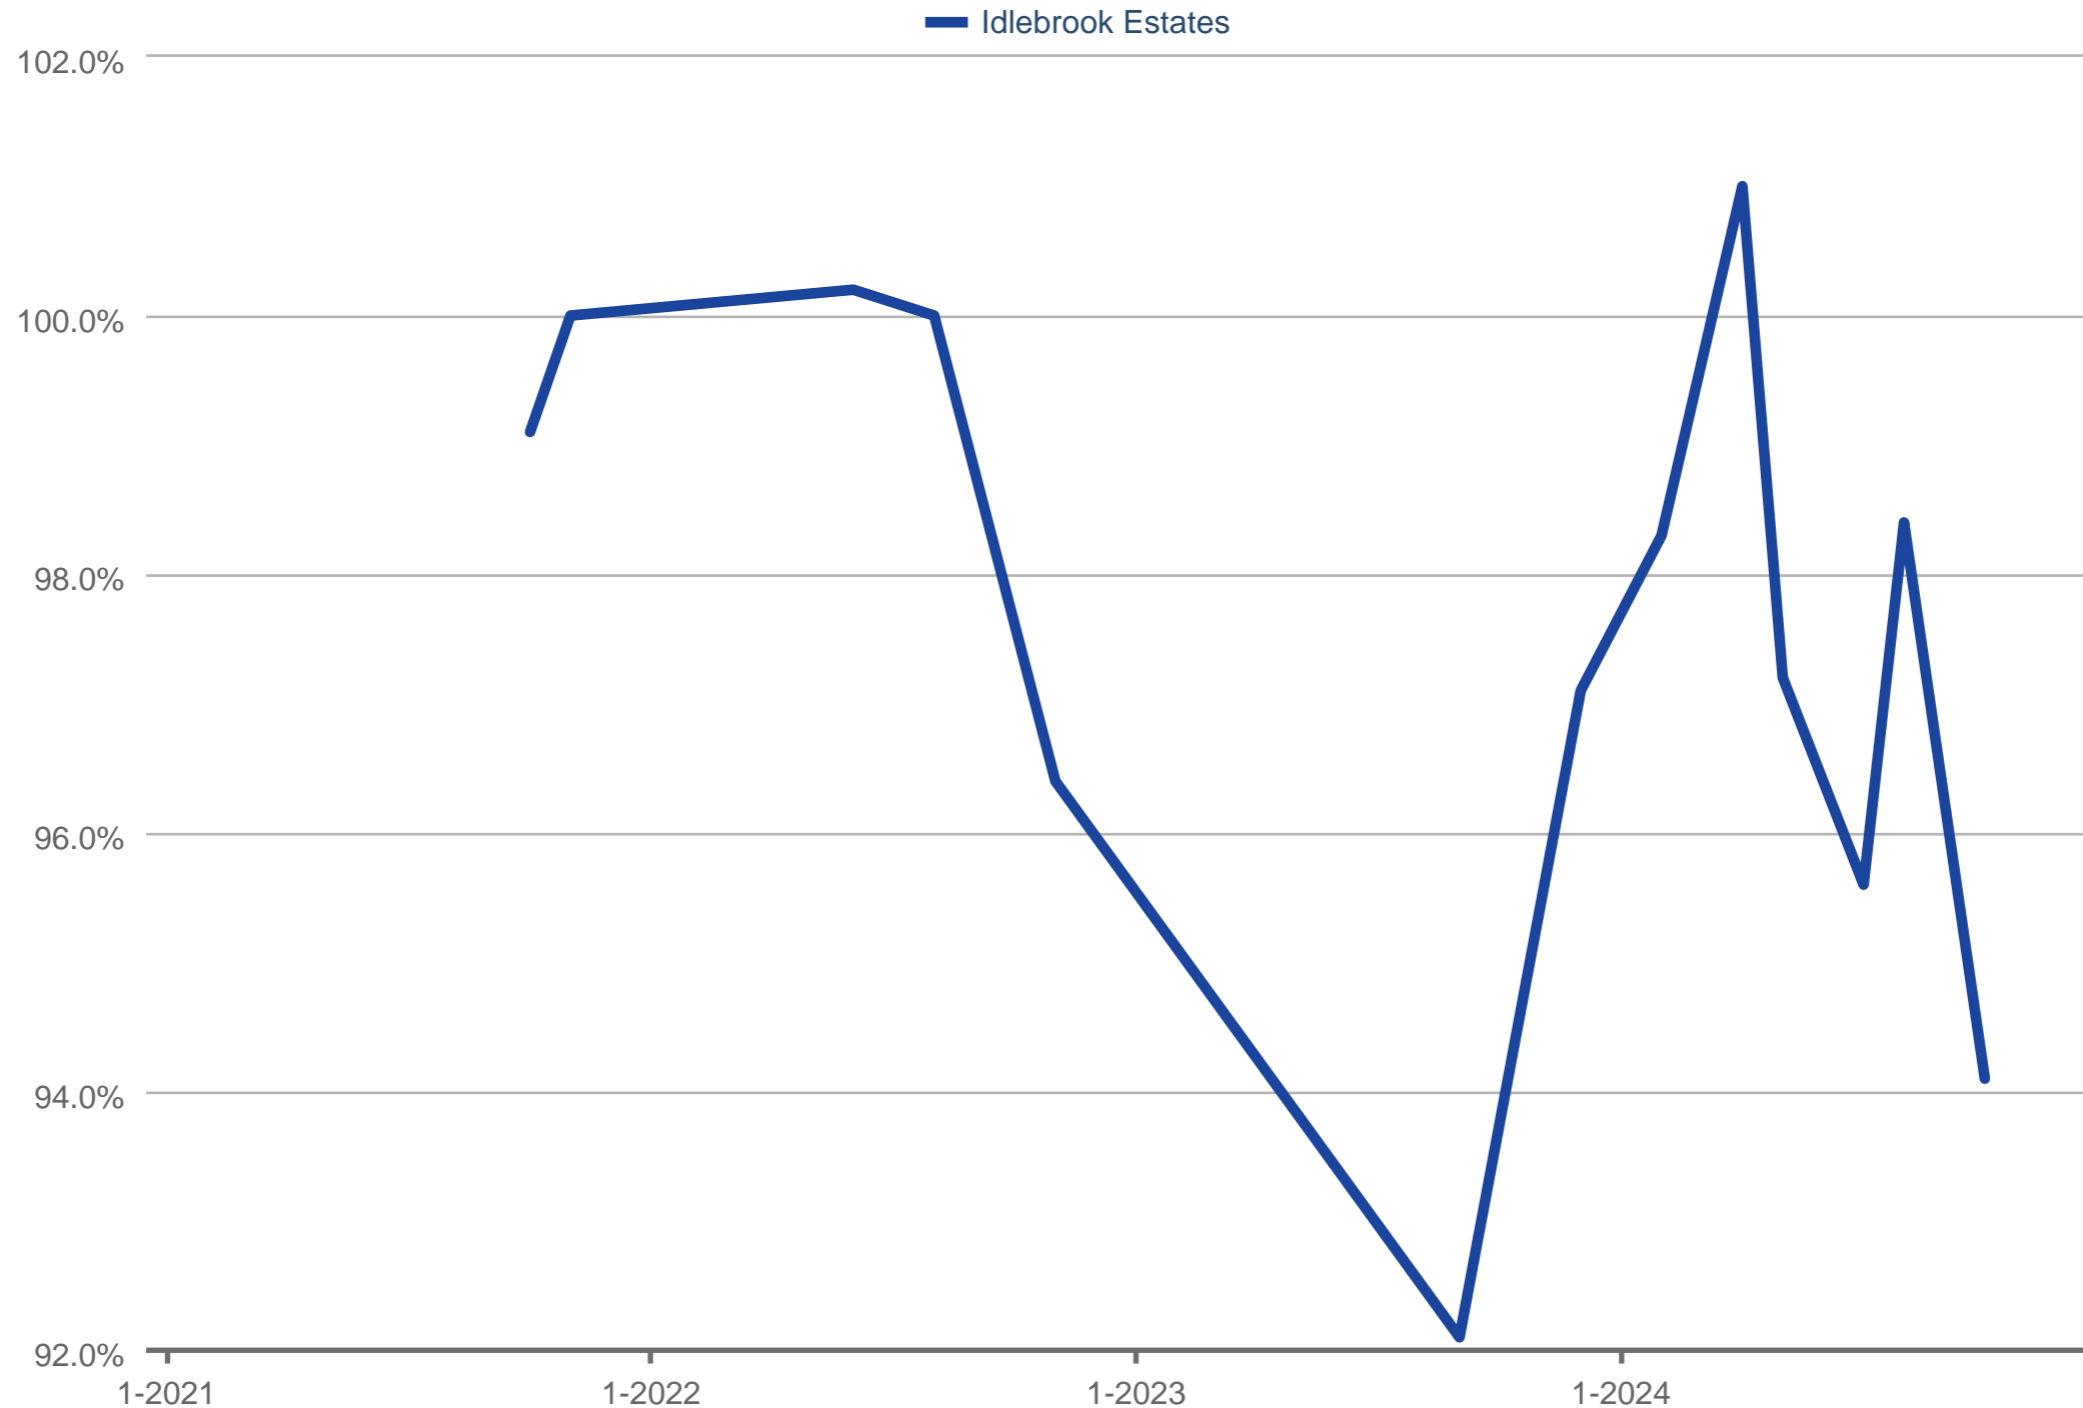

Average Percent of Last List Price

Idlebrook Estates

Each data point is one month of activity. Data is from January 24, 2025.