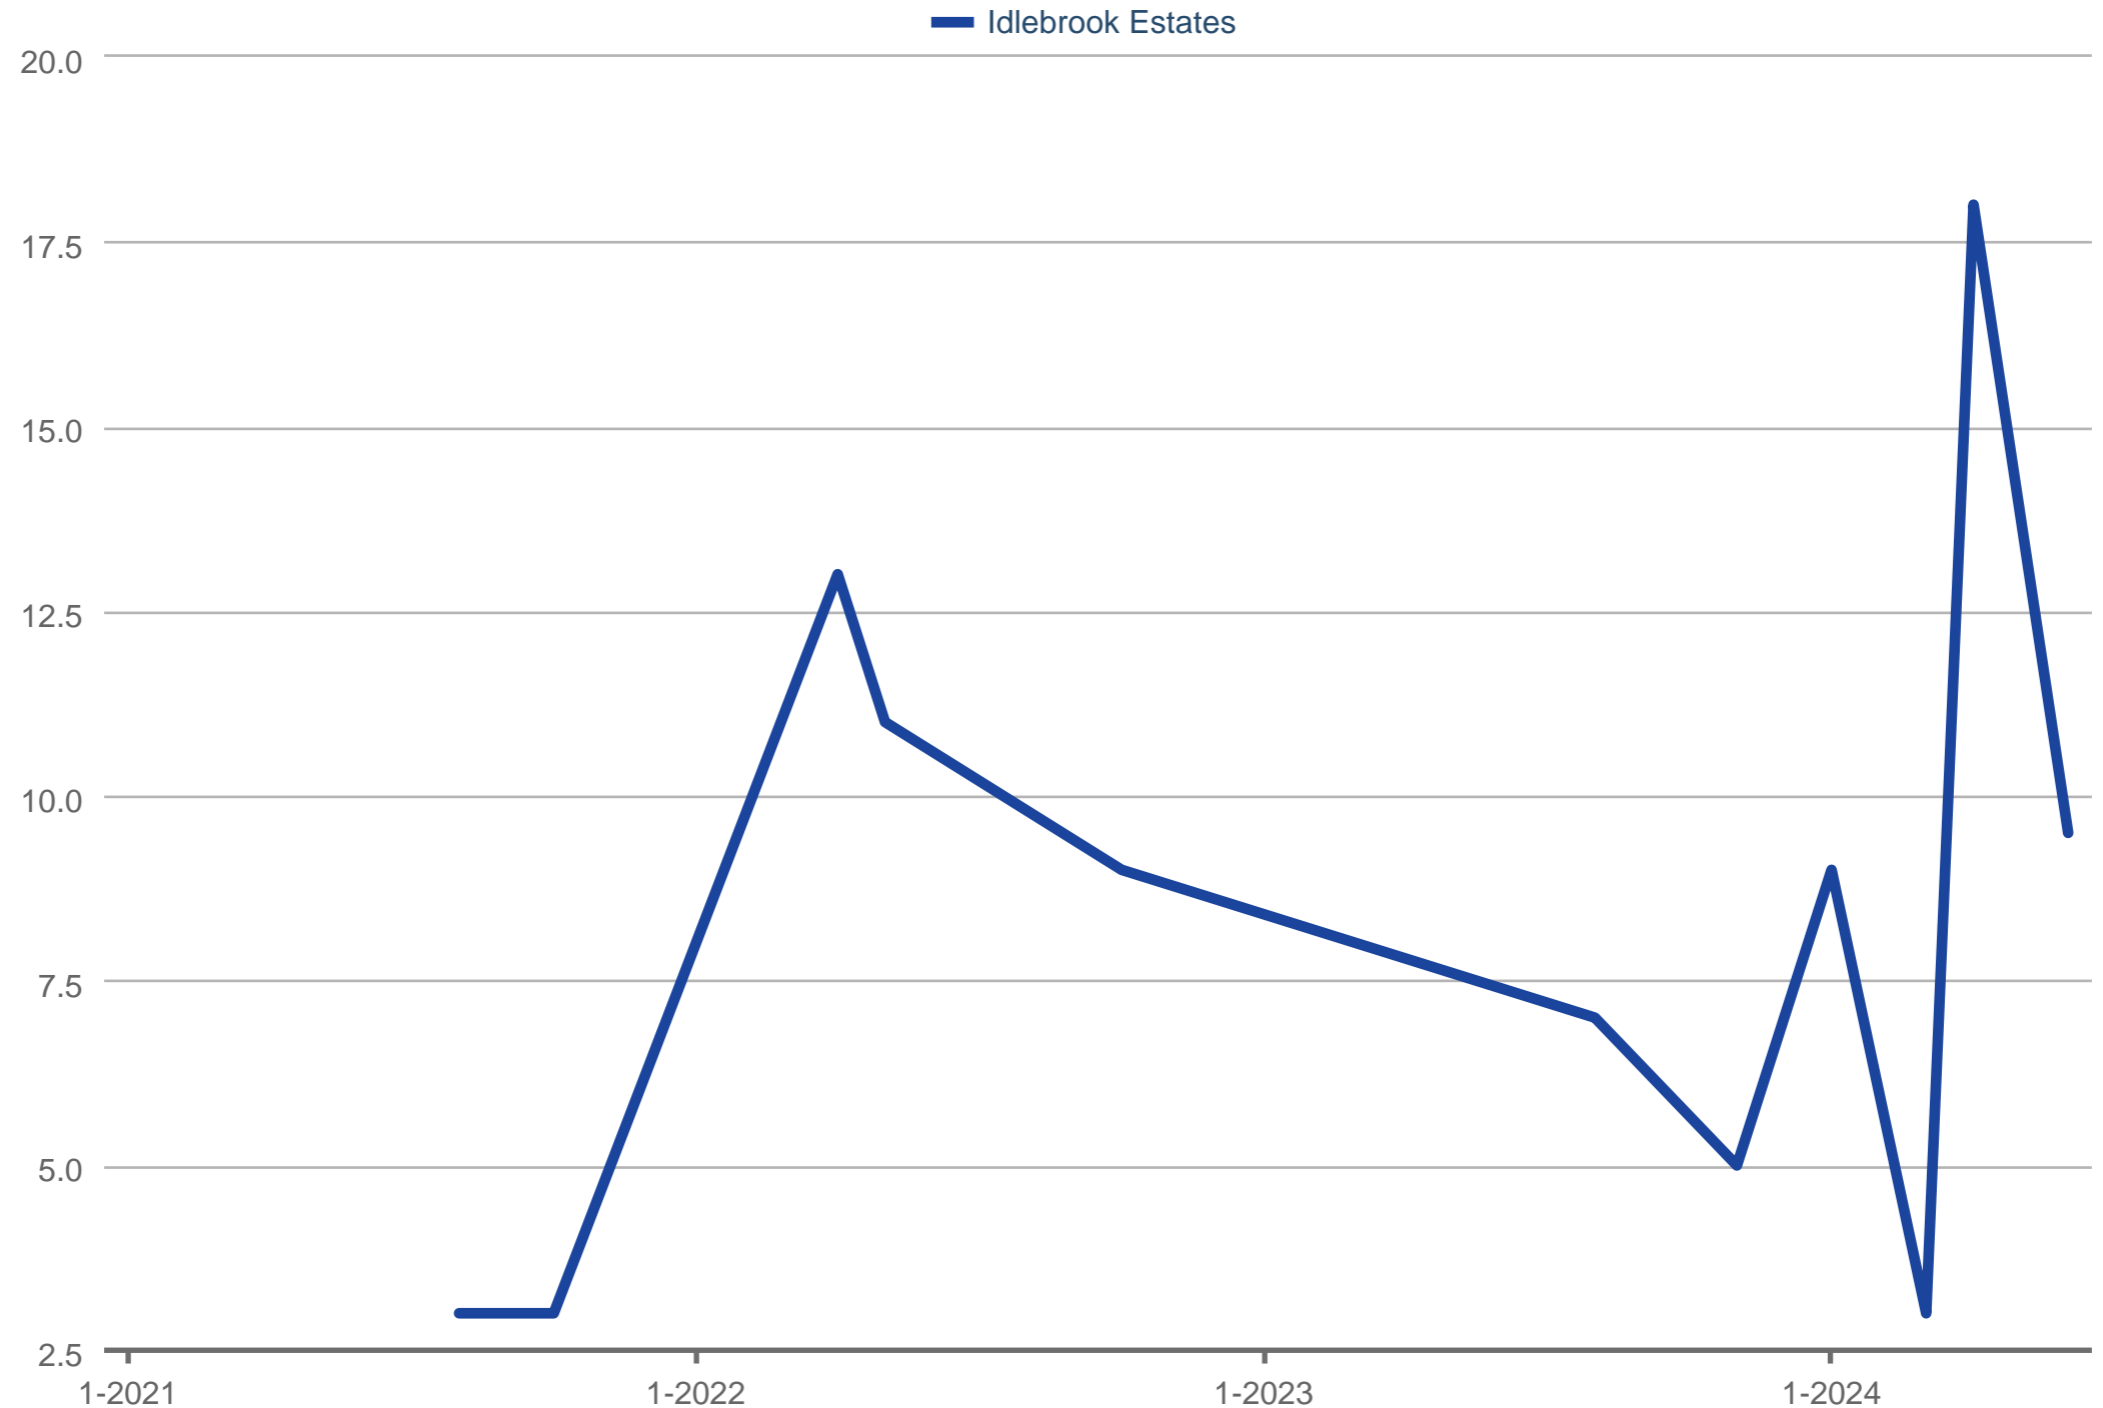

Average Showings to Pending

Idlebrook Estates

Each data point is one month of activity. Data is from July 15, 2024.