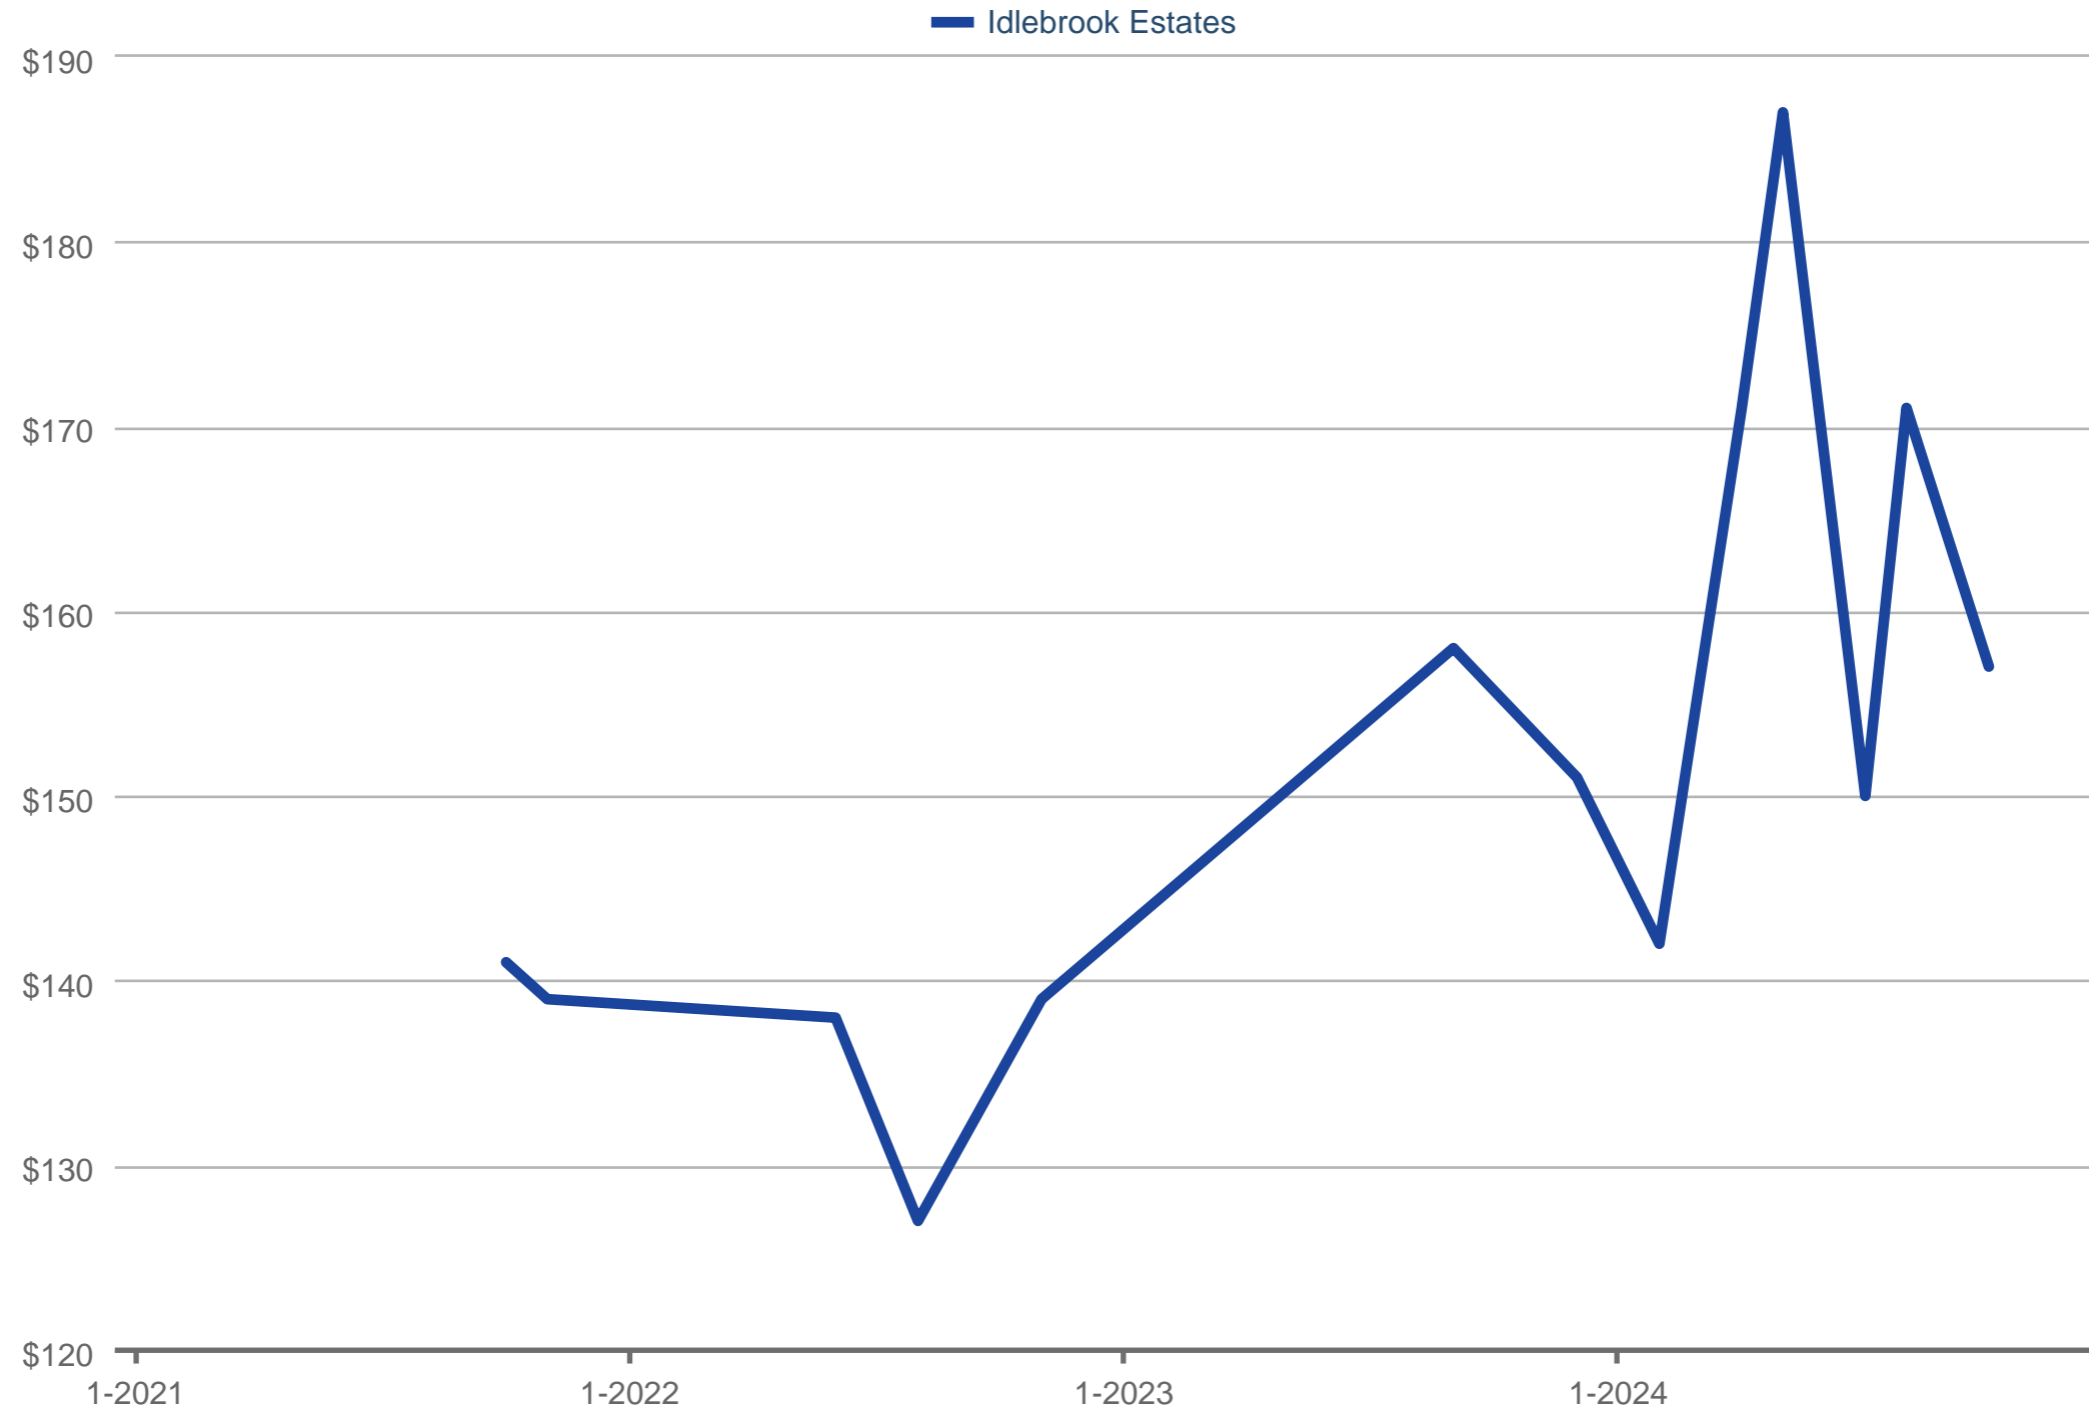

### Average Price Per Square Foot

Idlebrook Estates

Each data point is one month of activity. Data is from January 24, 2025.