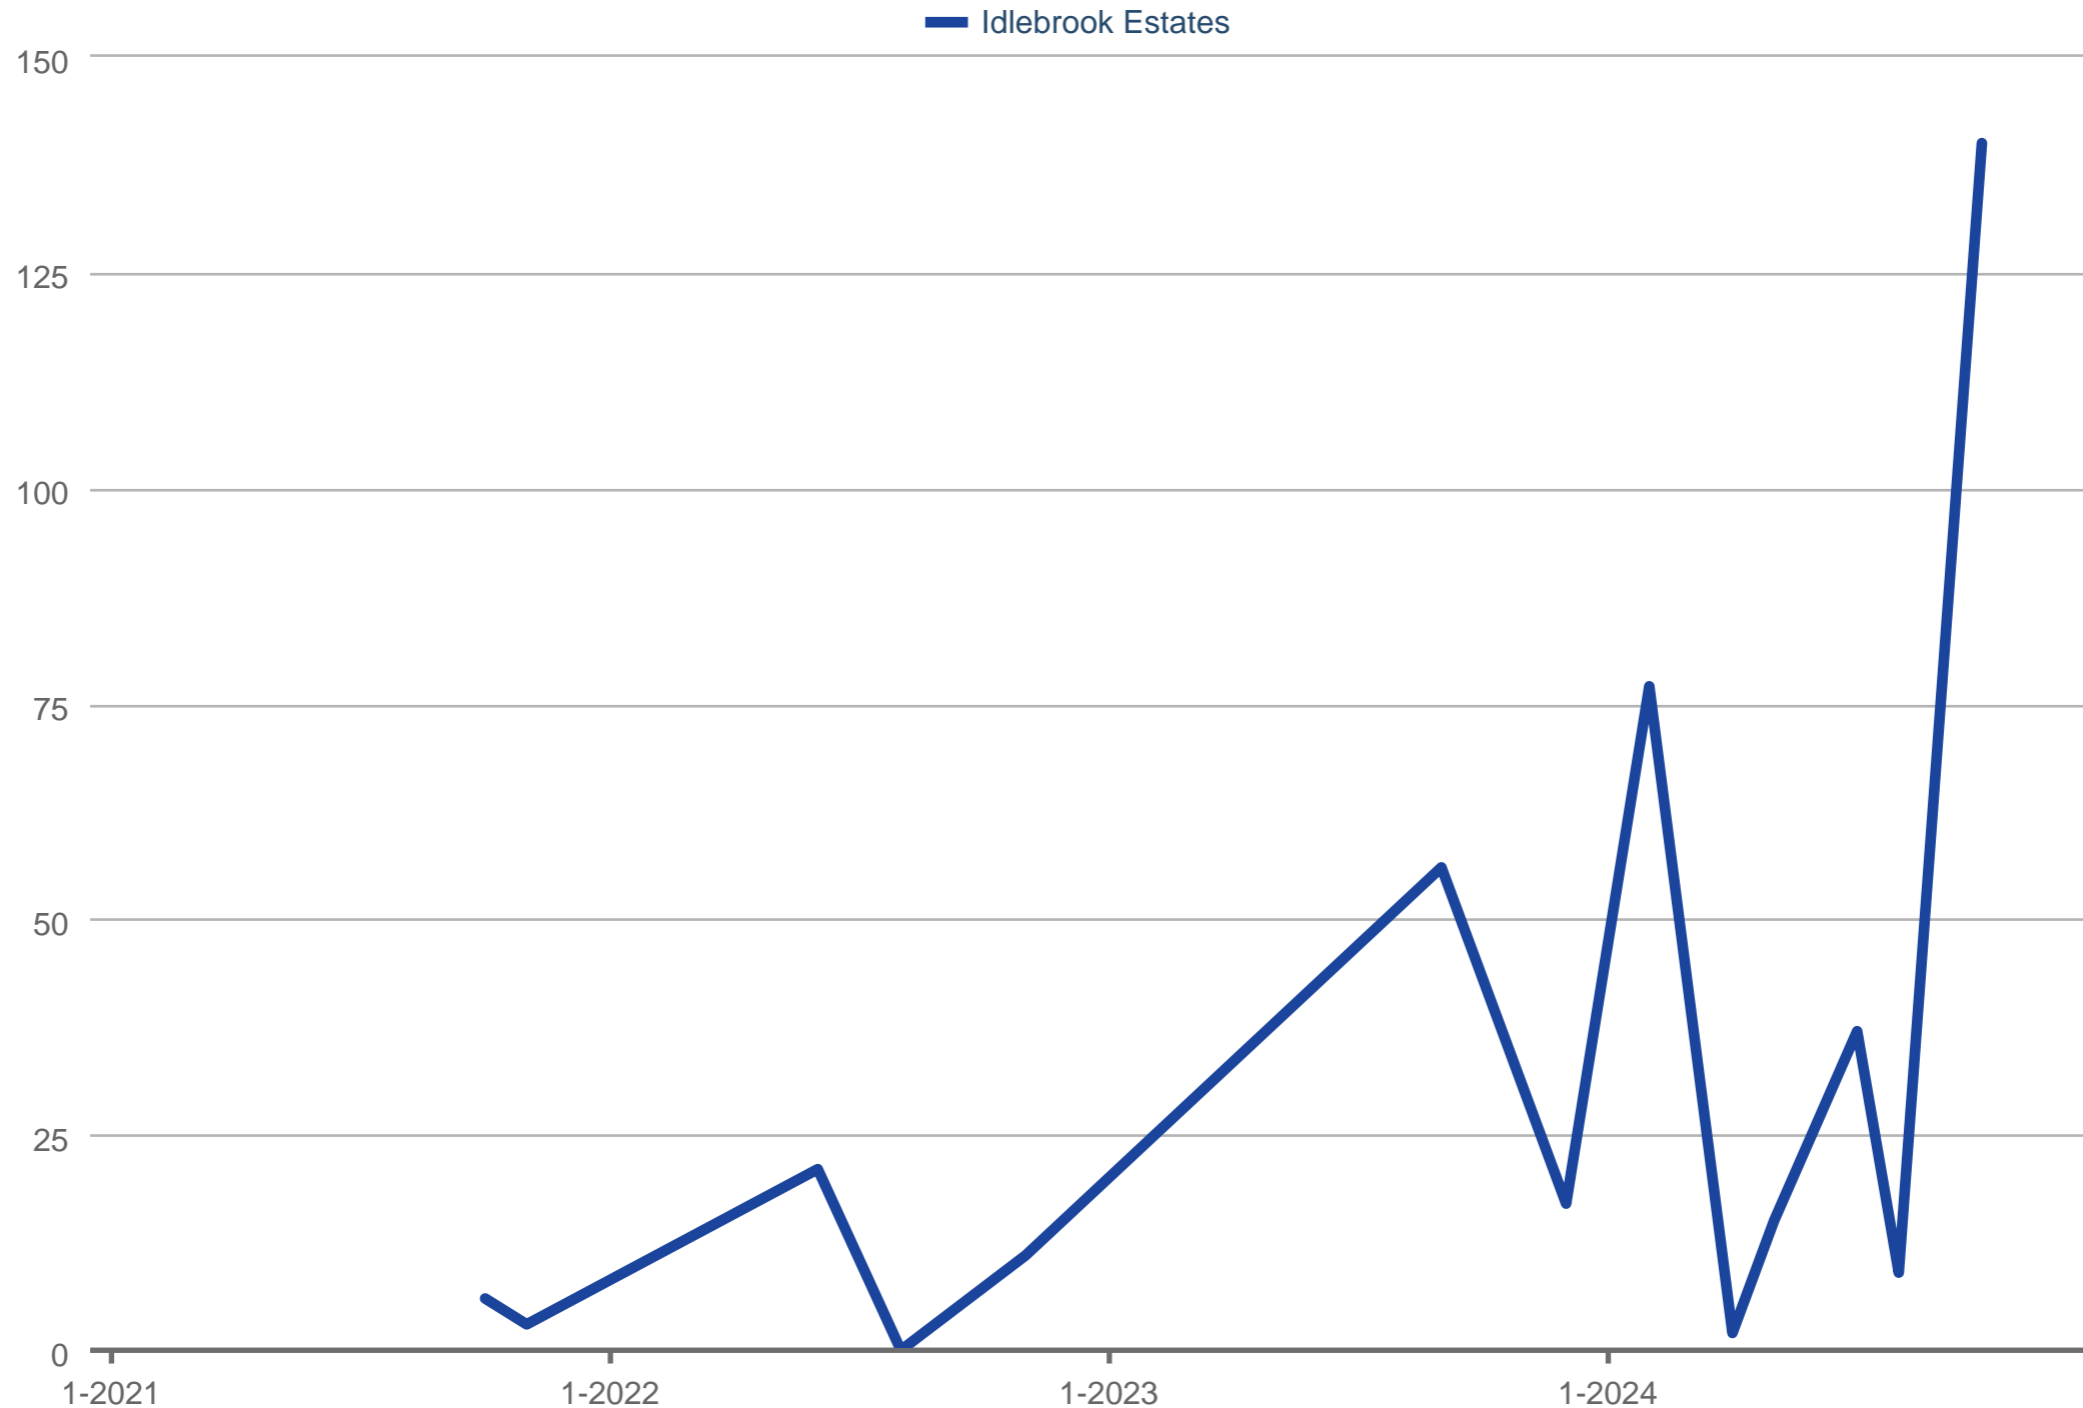

Average Days on Market

Idlebrook Estates

Each data point is one month of activity. Data is from January 24, 2025.