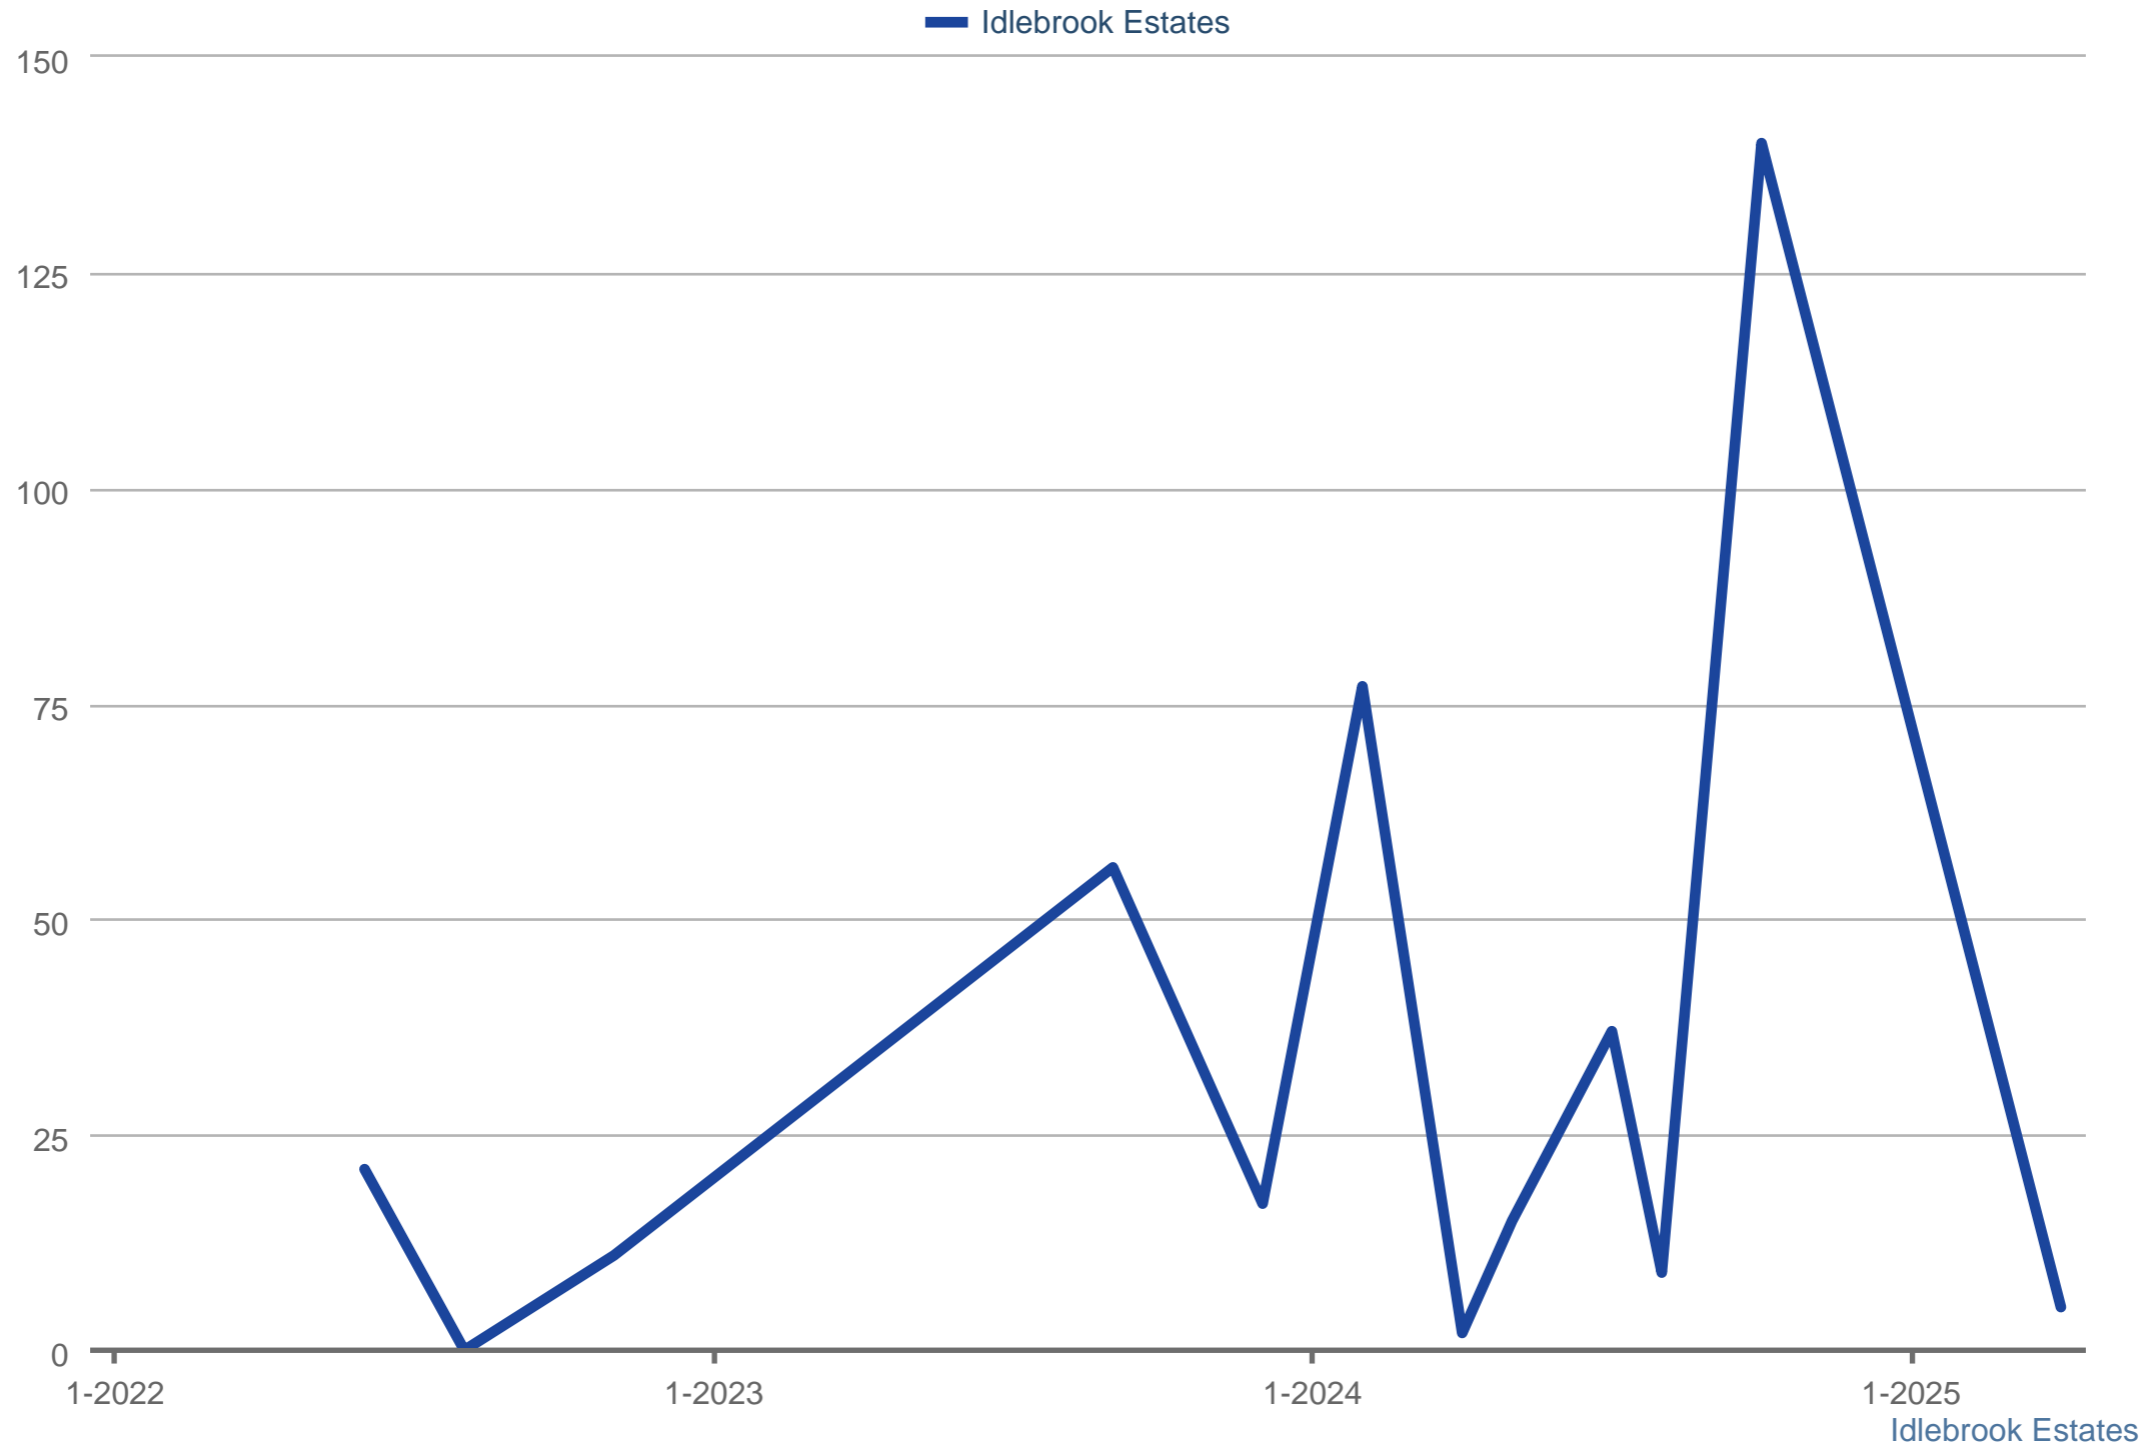

### Average Days on Market

Each data point is one month of activity. Data is from May 17, 2025.