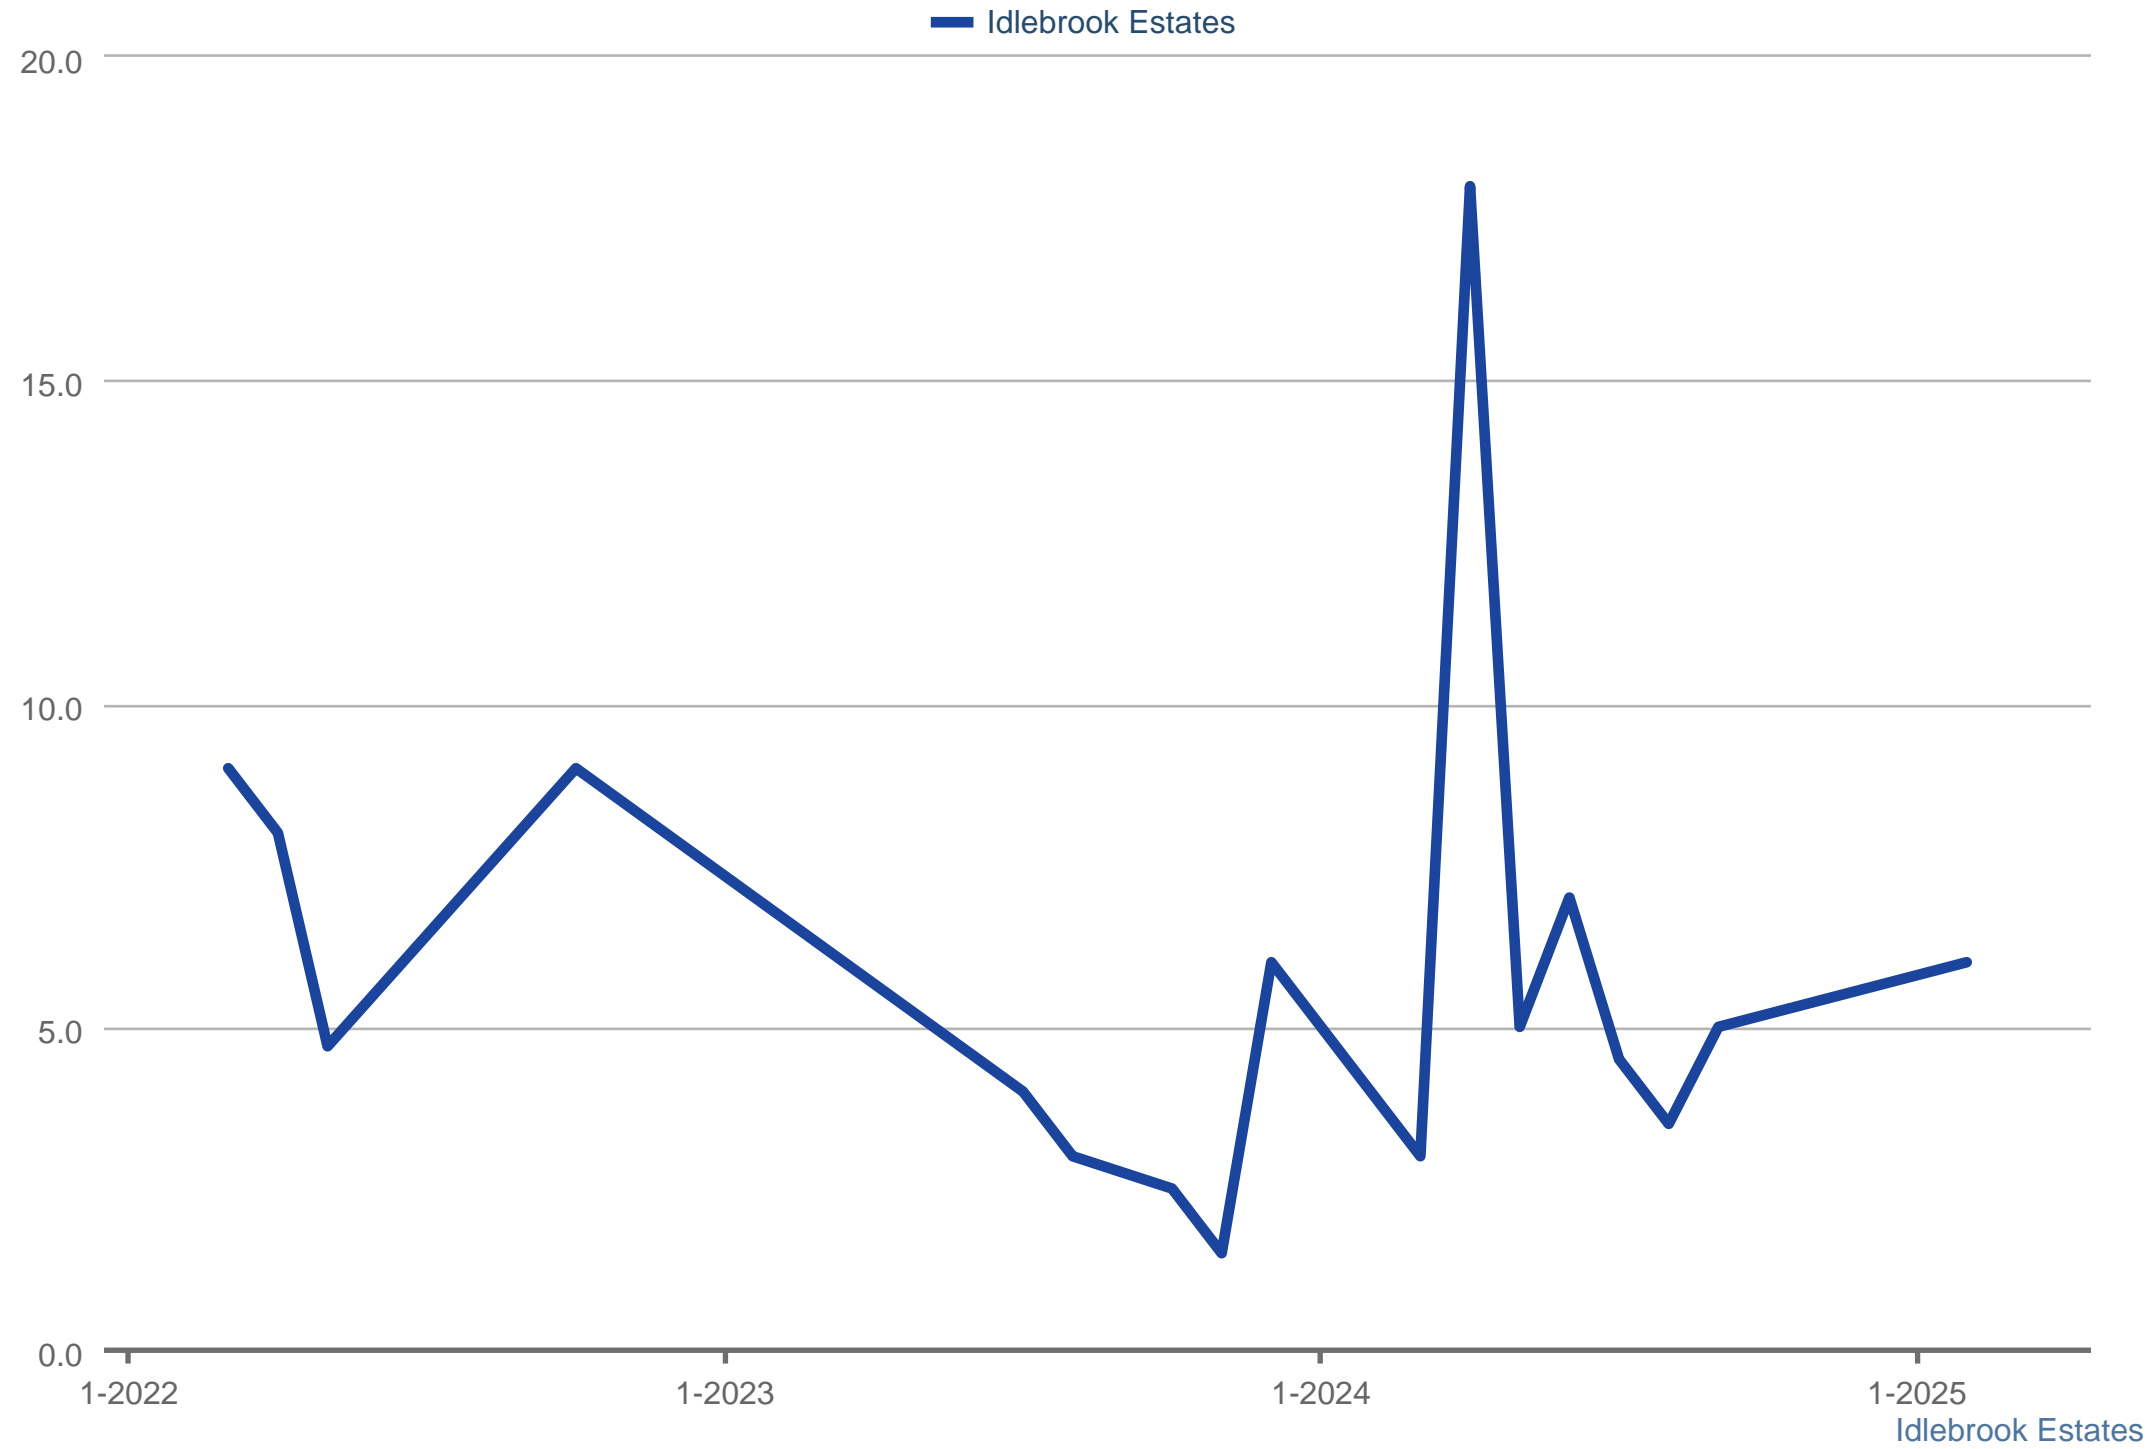

Showings Per Listing

Each data point is one month of activity. Data is from May 17, 2025.