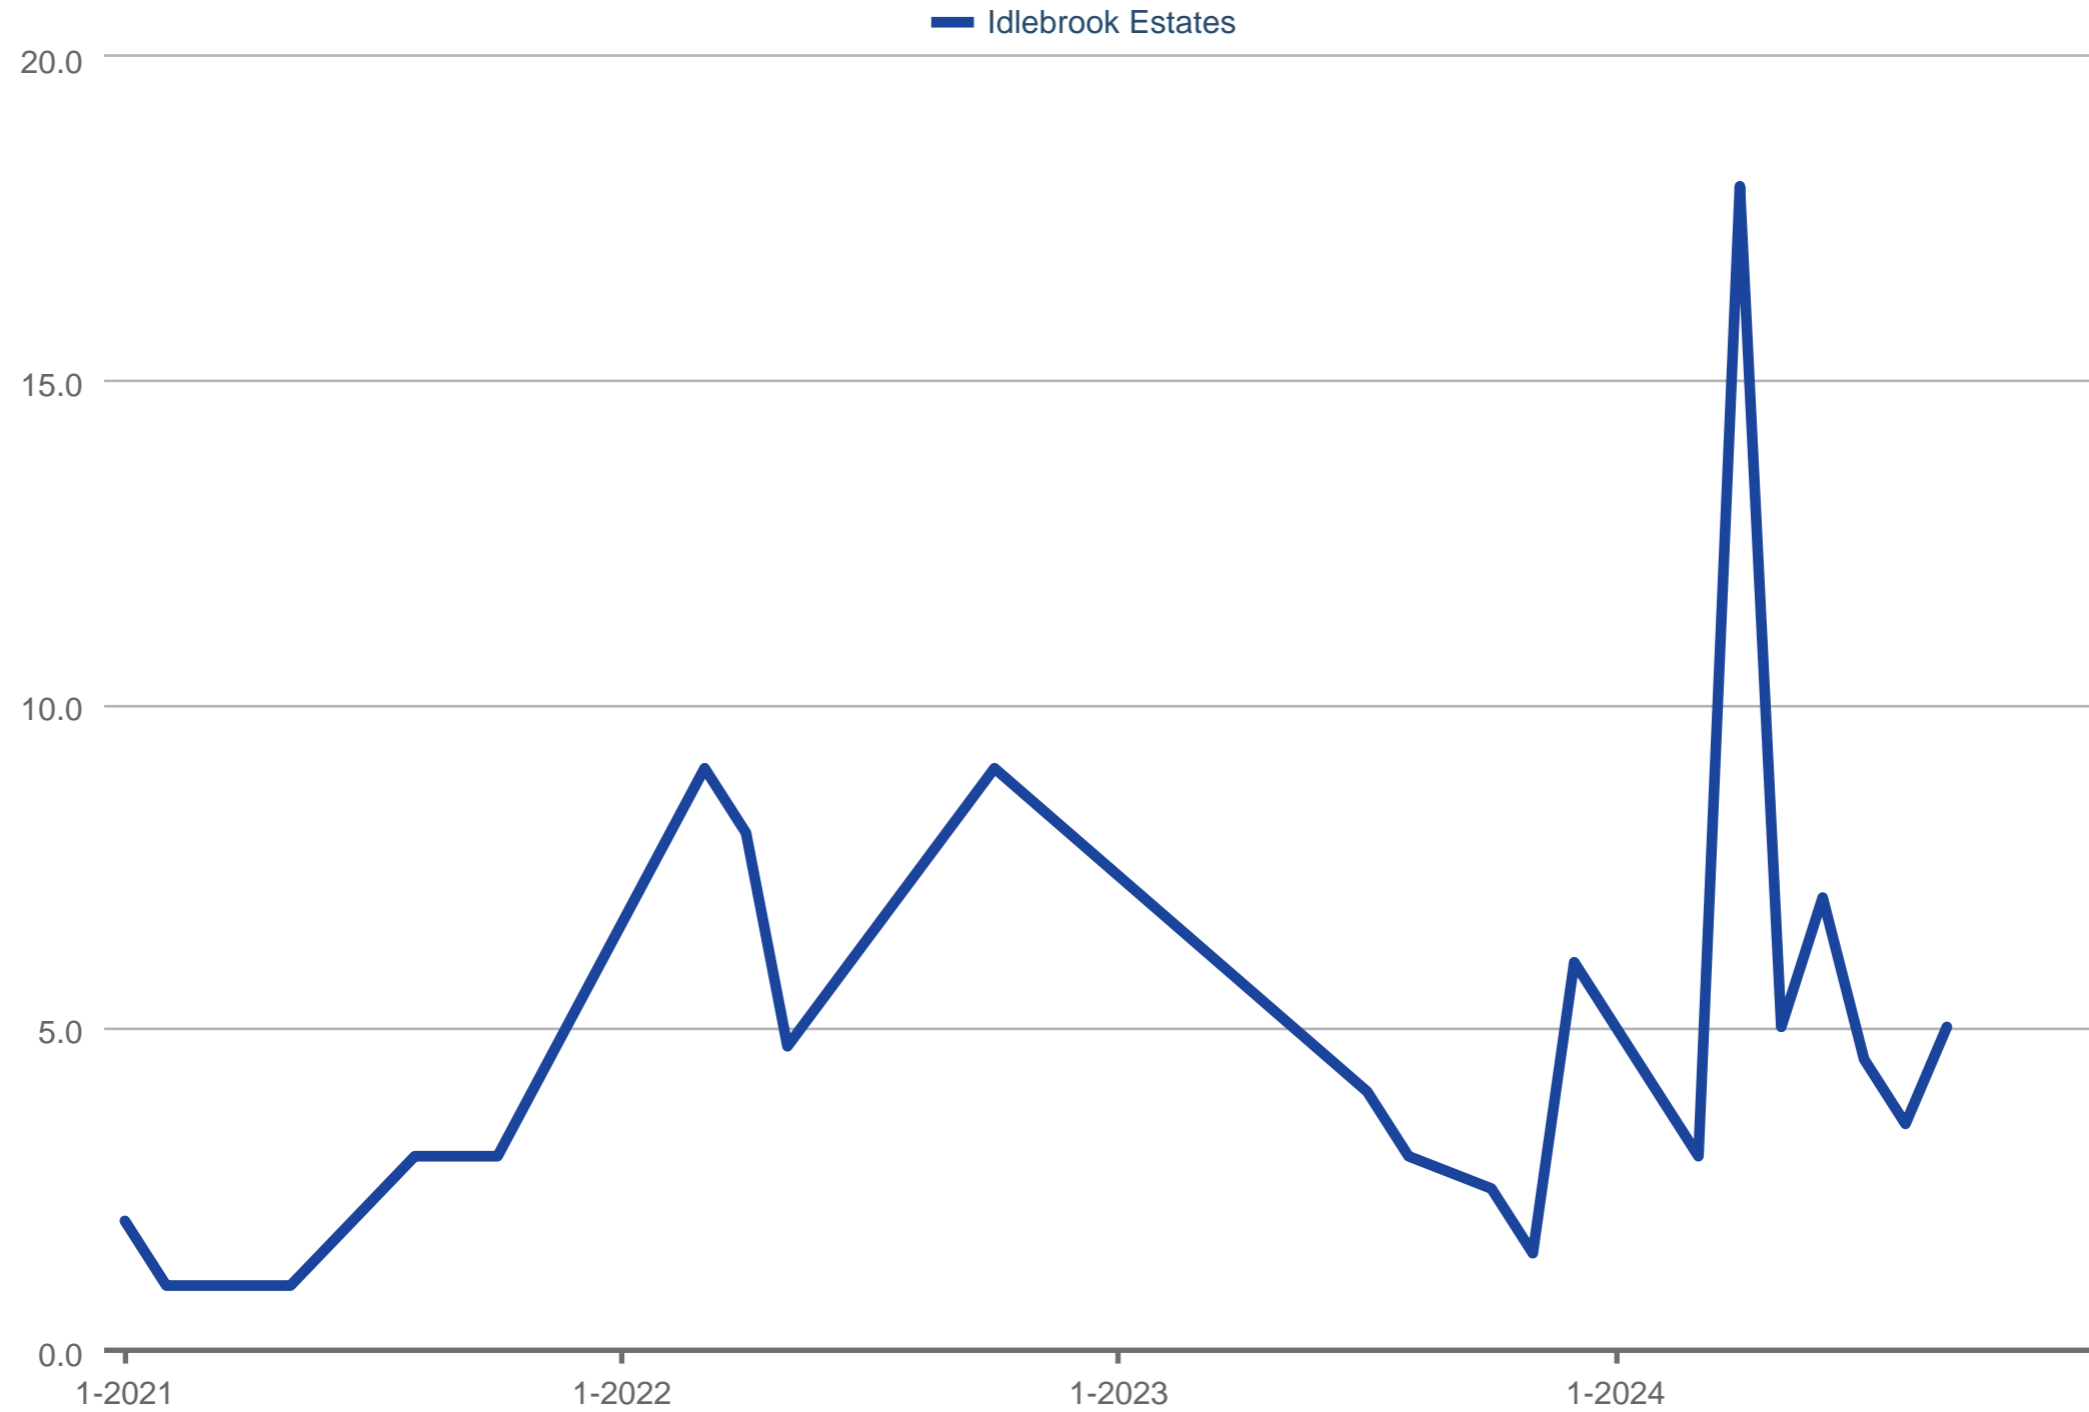

Showings Per Listing

Idlebrook Estates

Each data point is one month of activity. Data is from January 24, 2025.